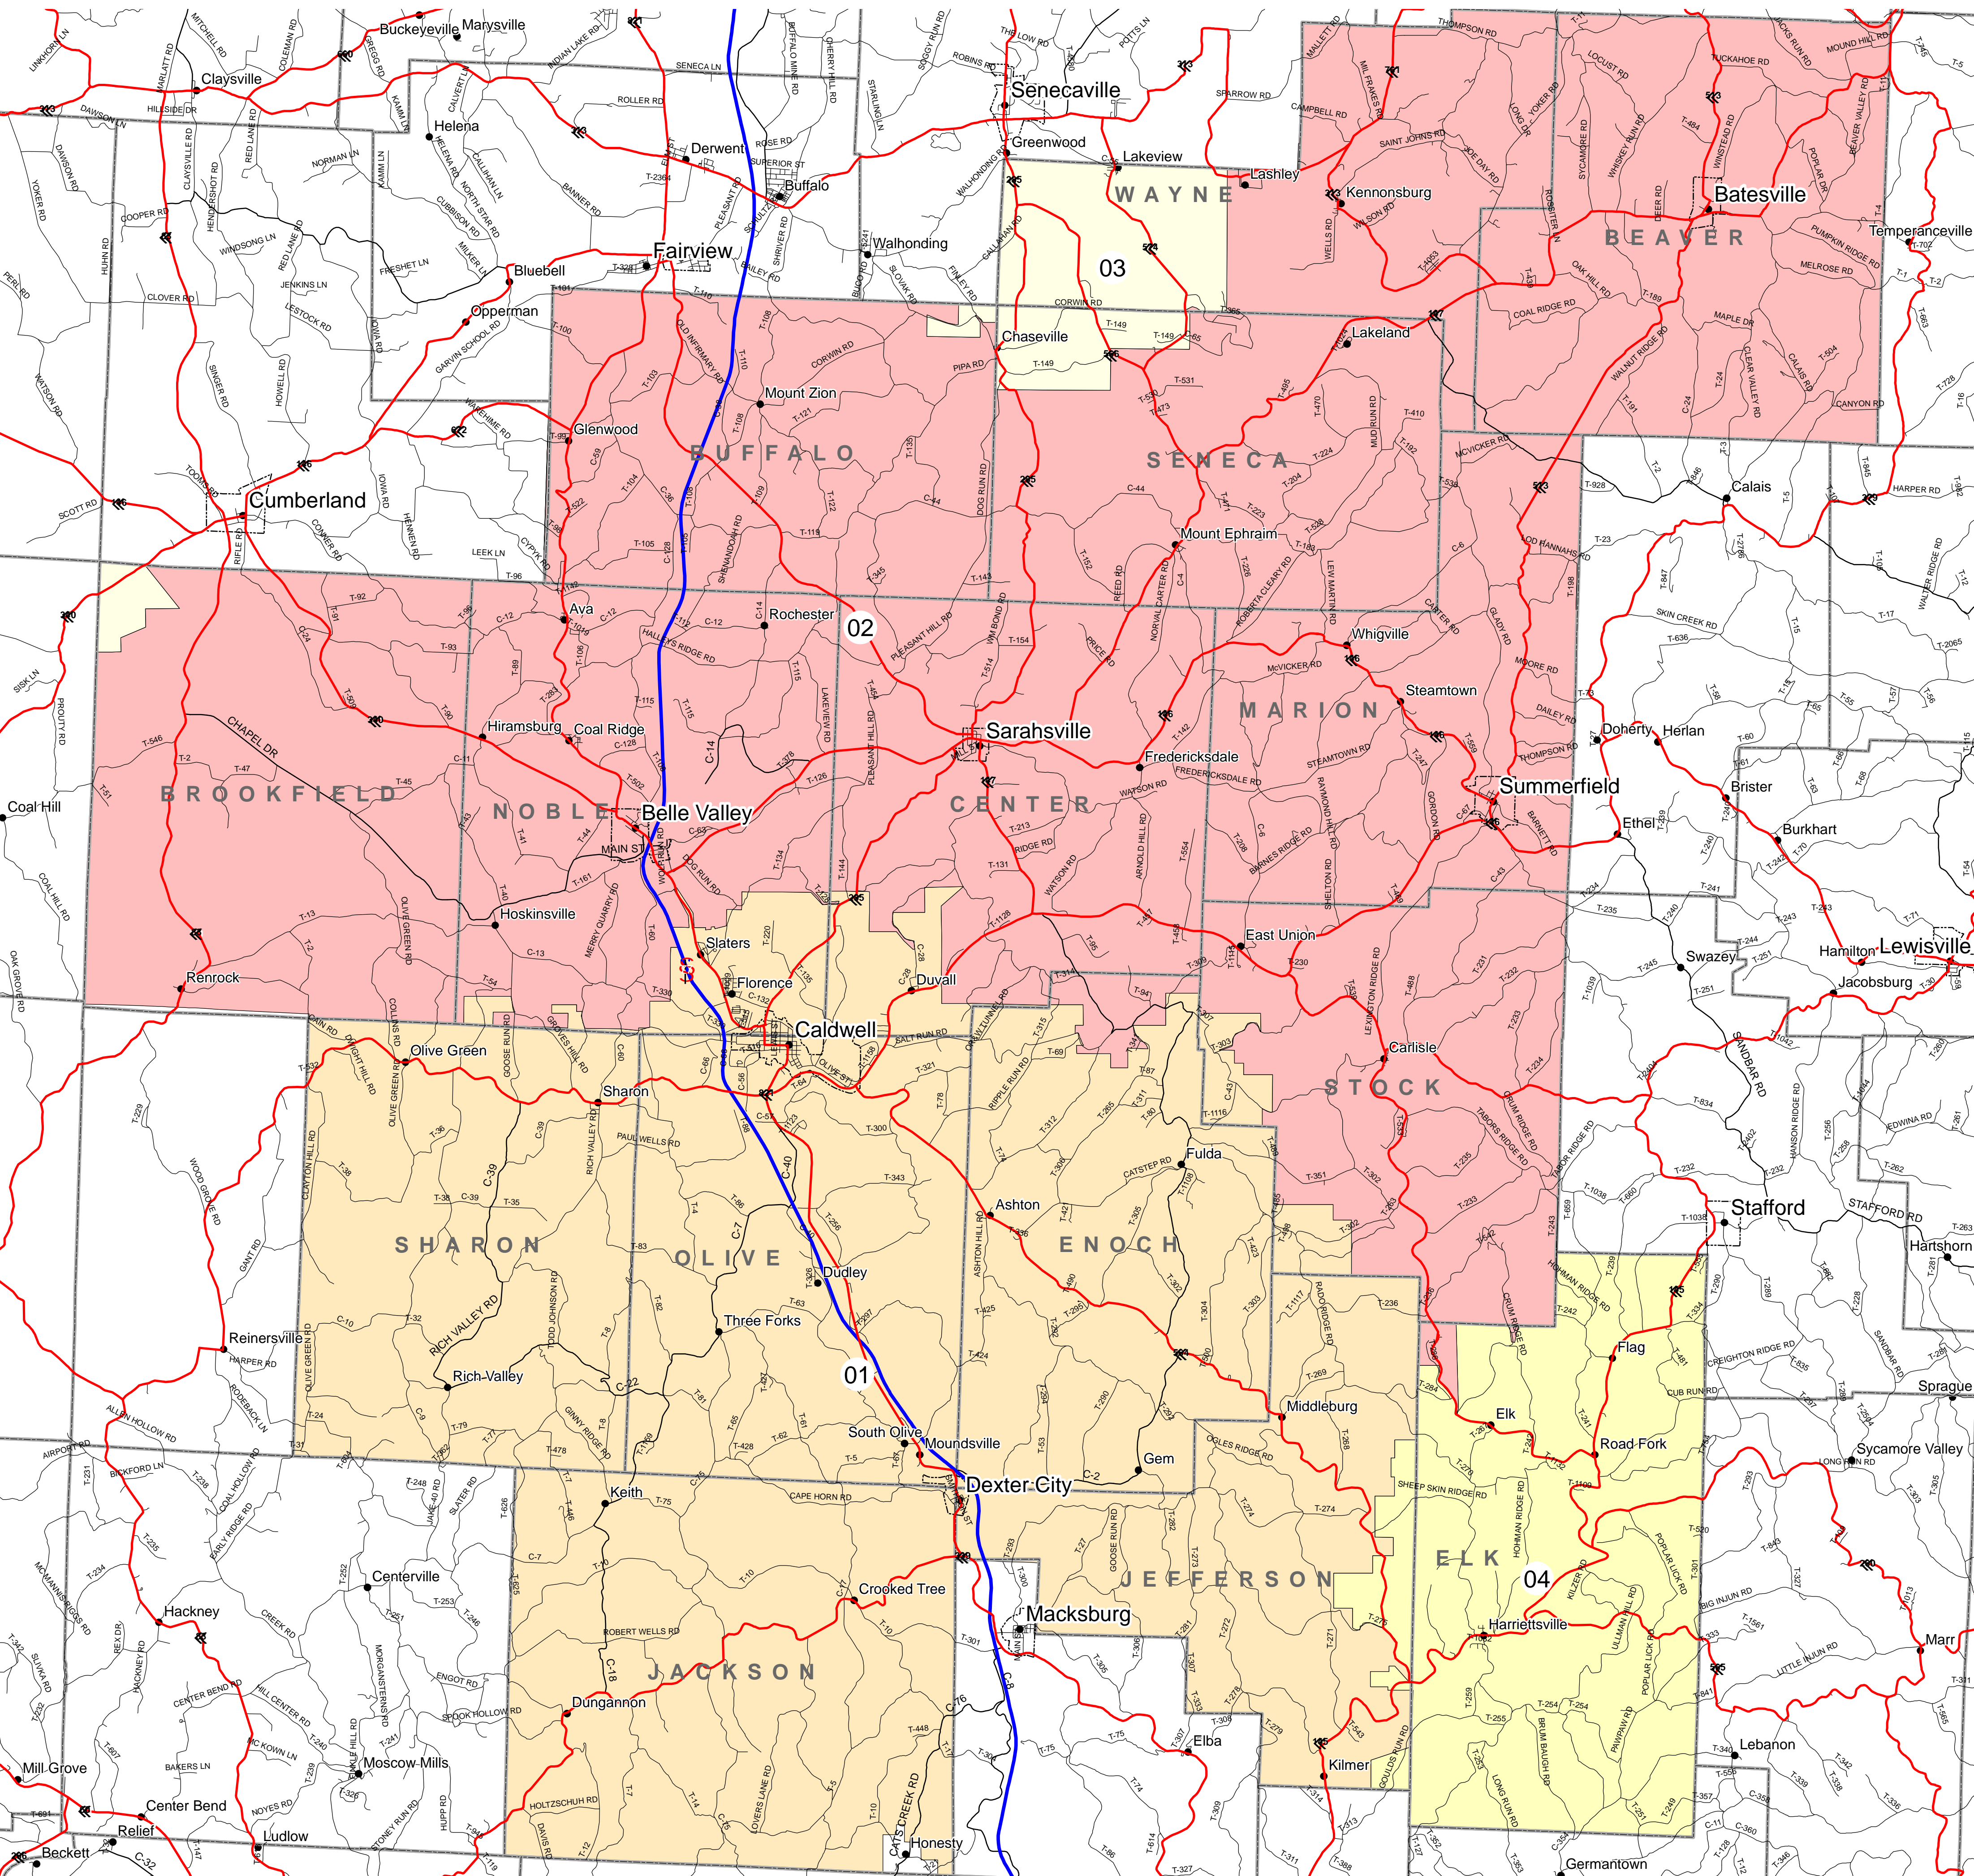

Noble County School Districts

- | | | | |
|--|-------------------|--|---------------------------------|
| | Interstate | | 01-CALDWELL EX VILL SD |
| | Highway | | 02-NOBLE LOCAL SD |
| | Secondary Road | | 03-ROLLING HILLS LOCAL SD |
| | Local Road | | 04-SWITZERLAND OF OHIO LOCAL SD |
| | City Boundary | | |
| | Township Boundary | | |
| | Places | | |

Public Utilities Commission of Ohio, 2007
 School district boundary line data last updated in 2004
 Source: Ohio Geographic Information System Service Center and Cleveland State University
 in partnership with the Ohio Department of Education