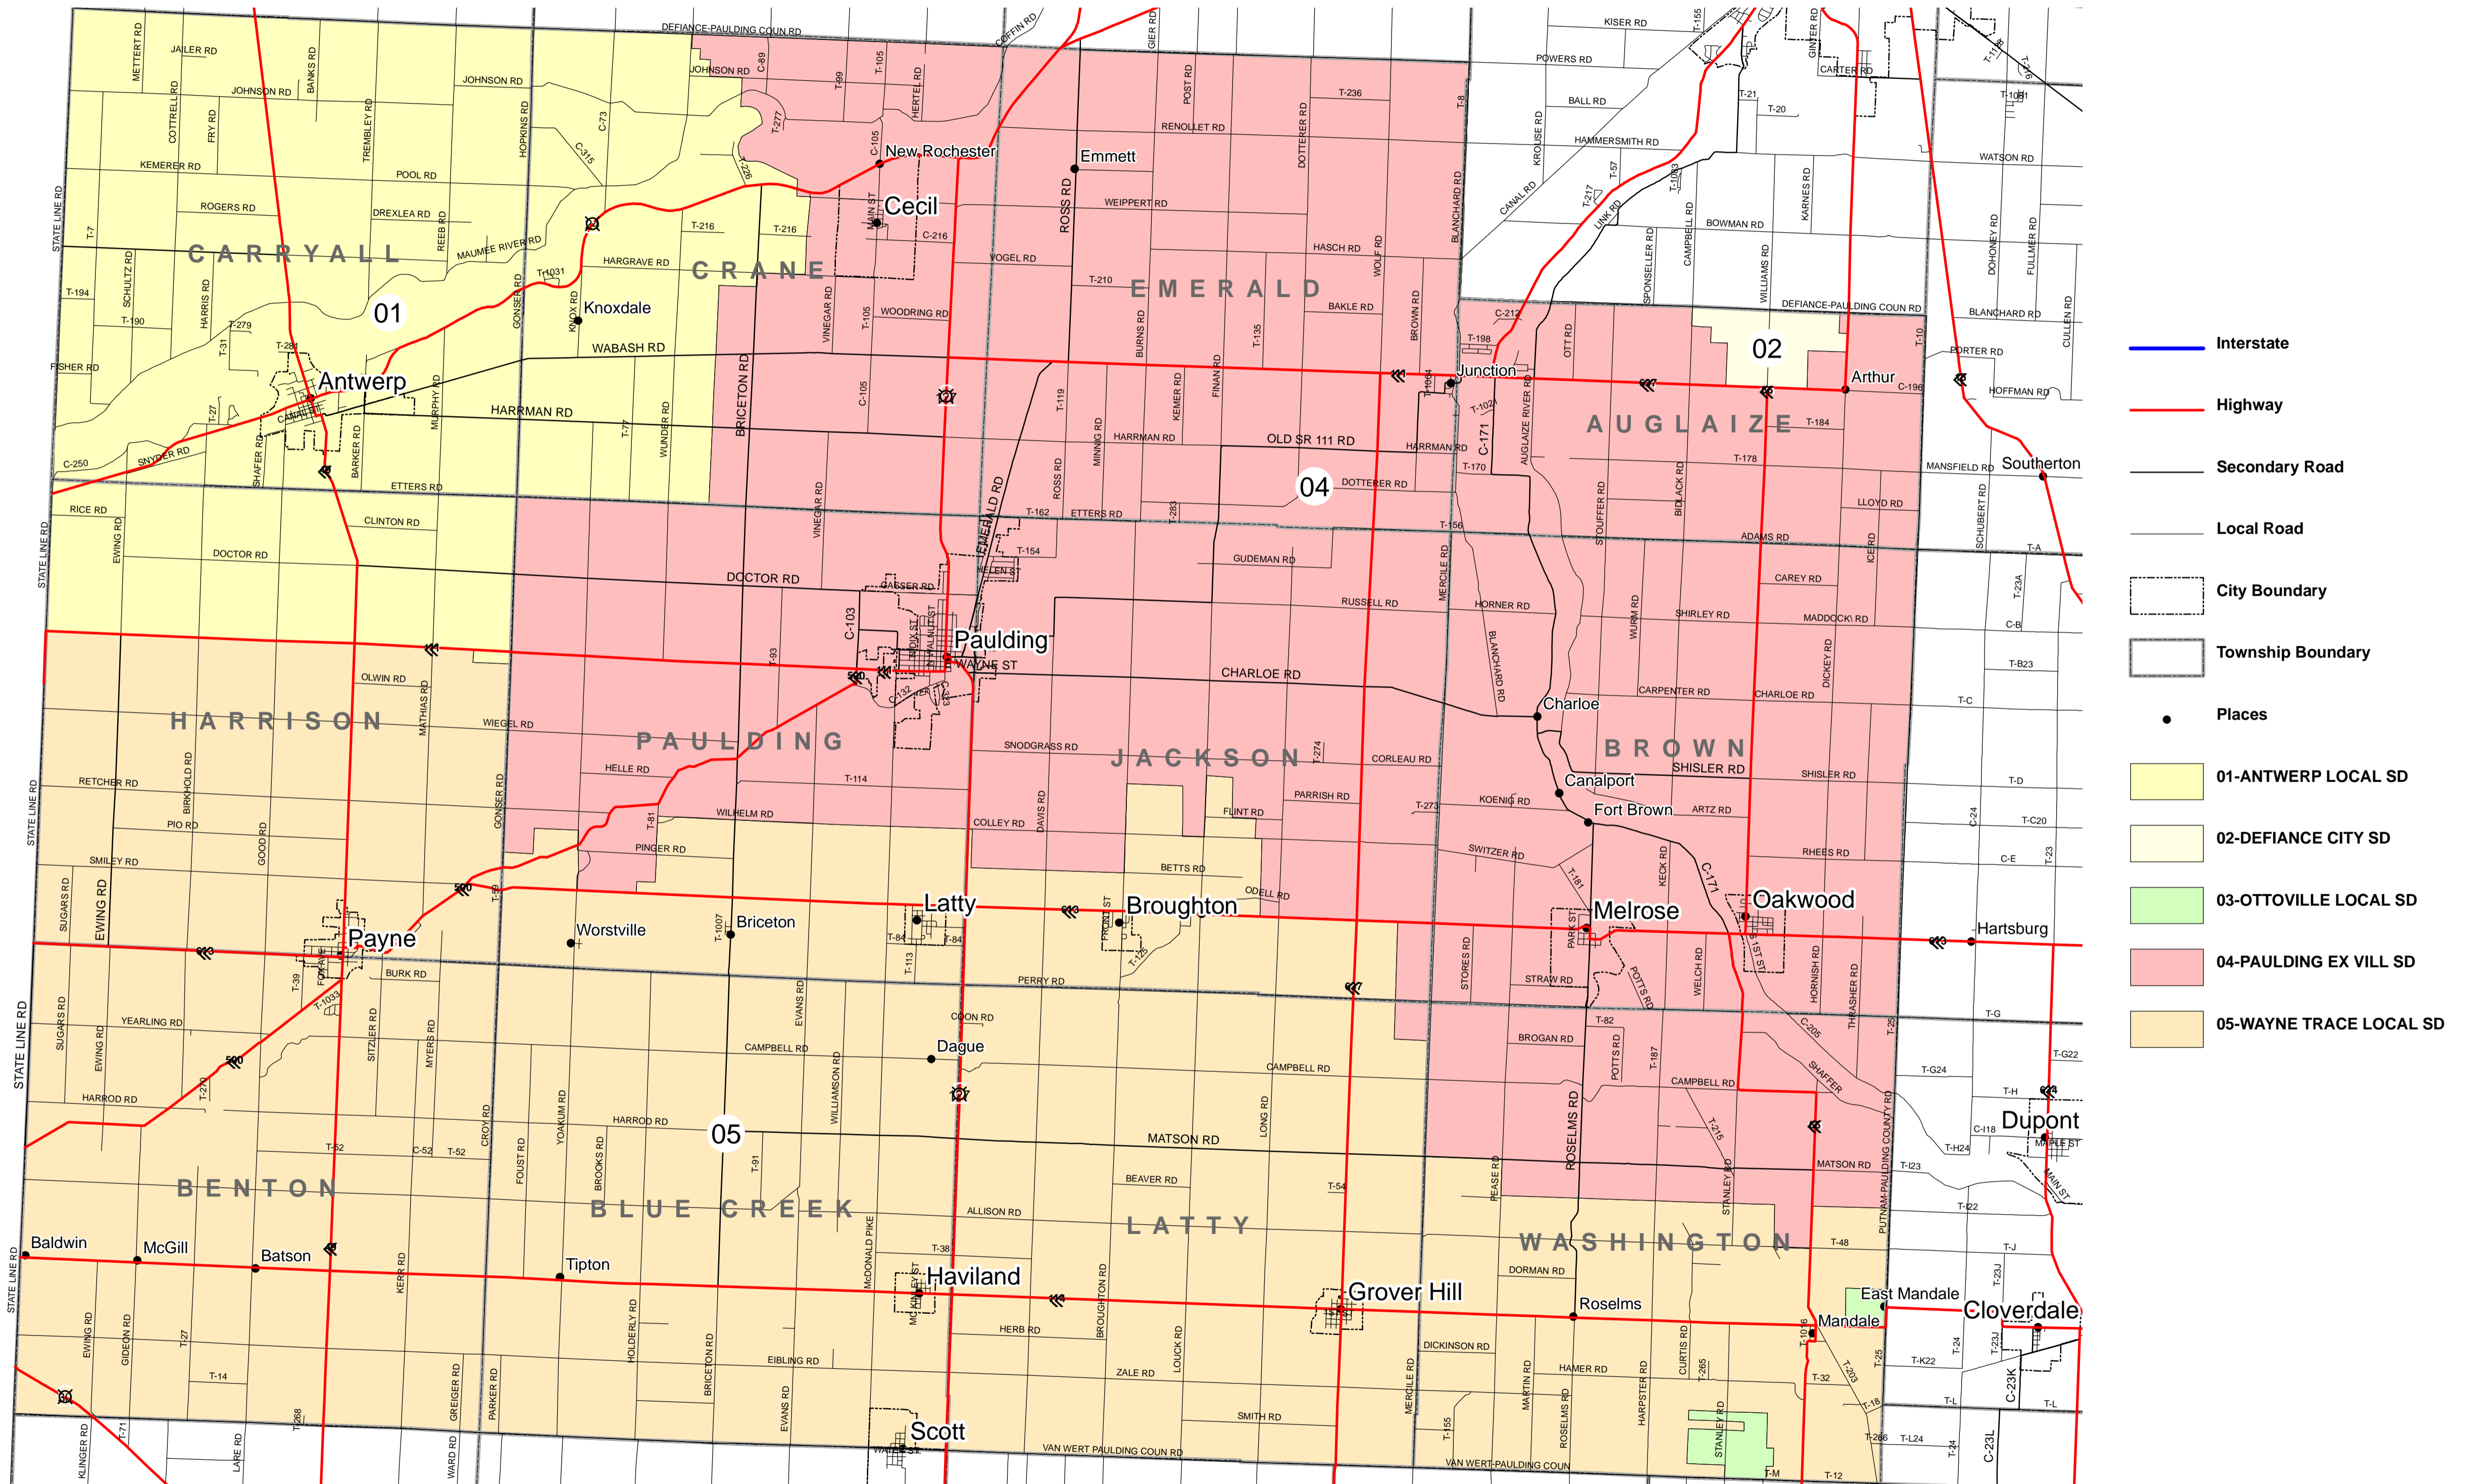

Paulding County School Districts

Public Utilities Commission of Ohio, 2007
 School district boundary line data last updated in 2004
 Source: Ohio Geographic Information System Service Center and Cleveland State University
 in partnership with the Ohio Department of Education