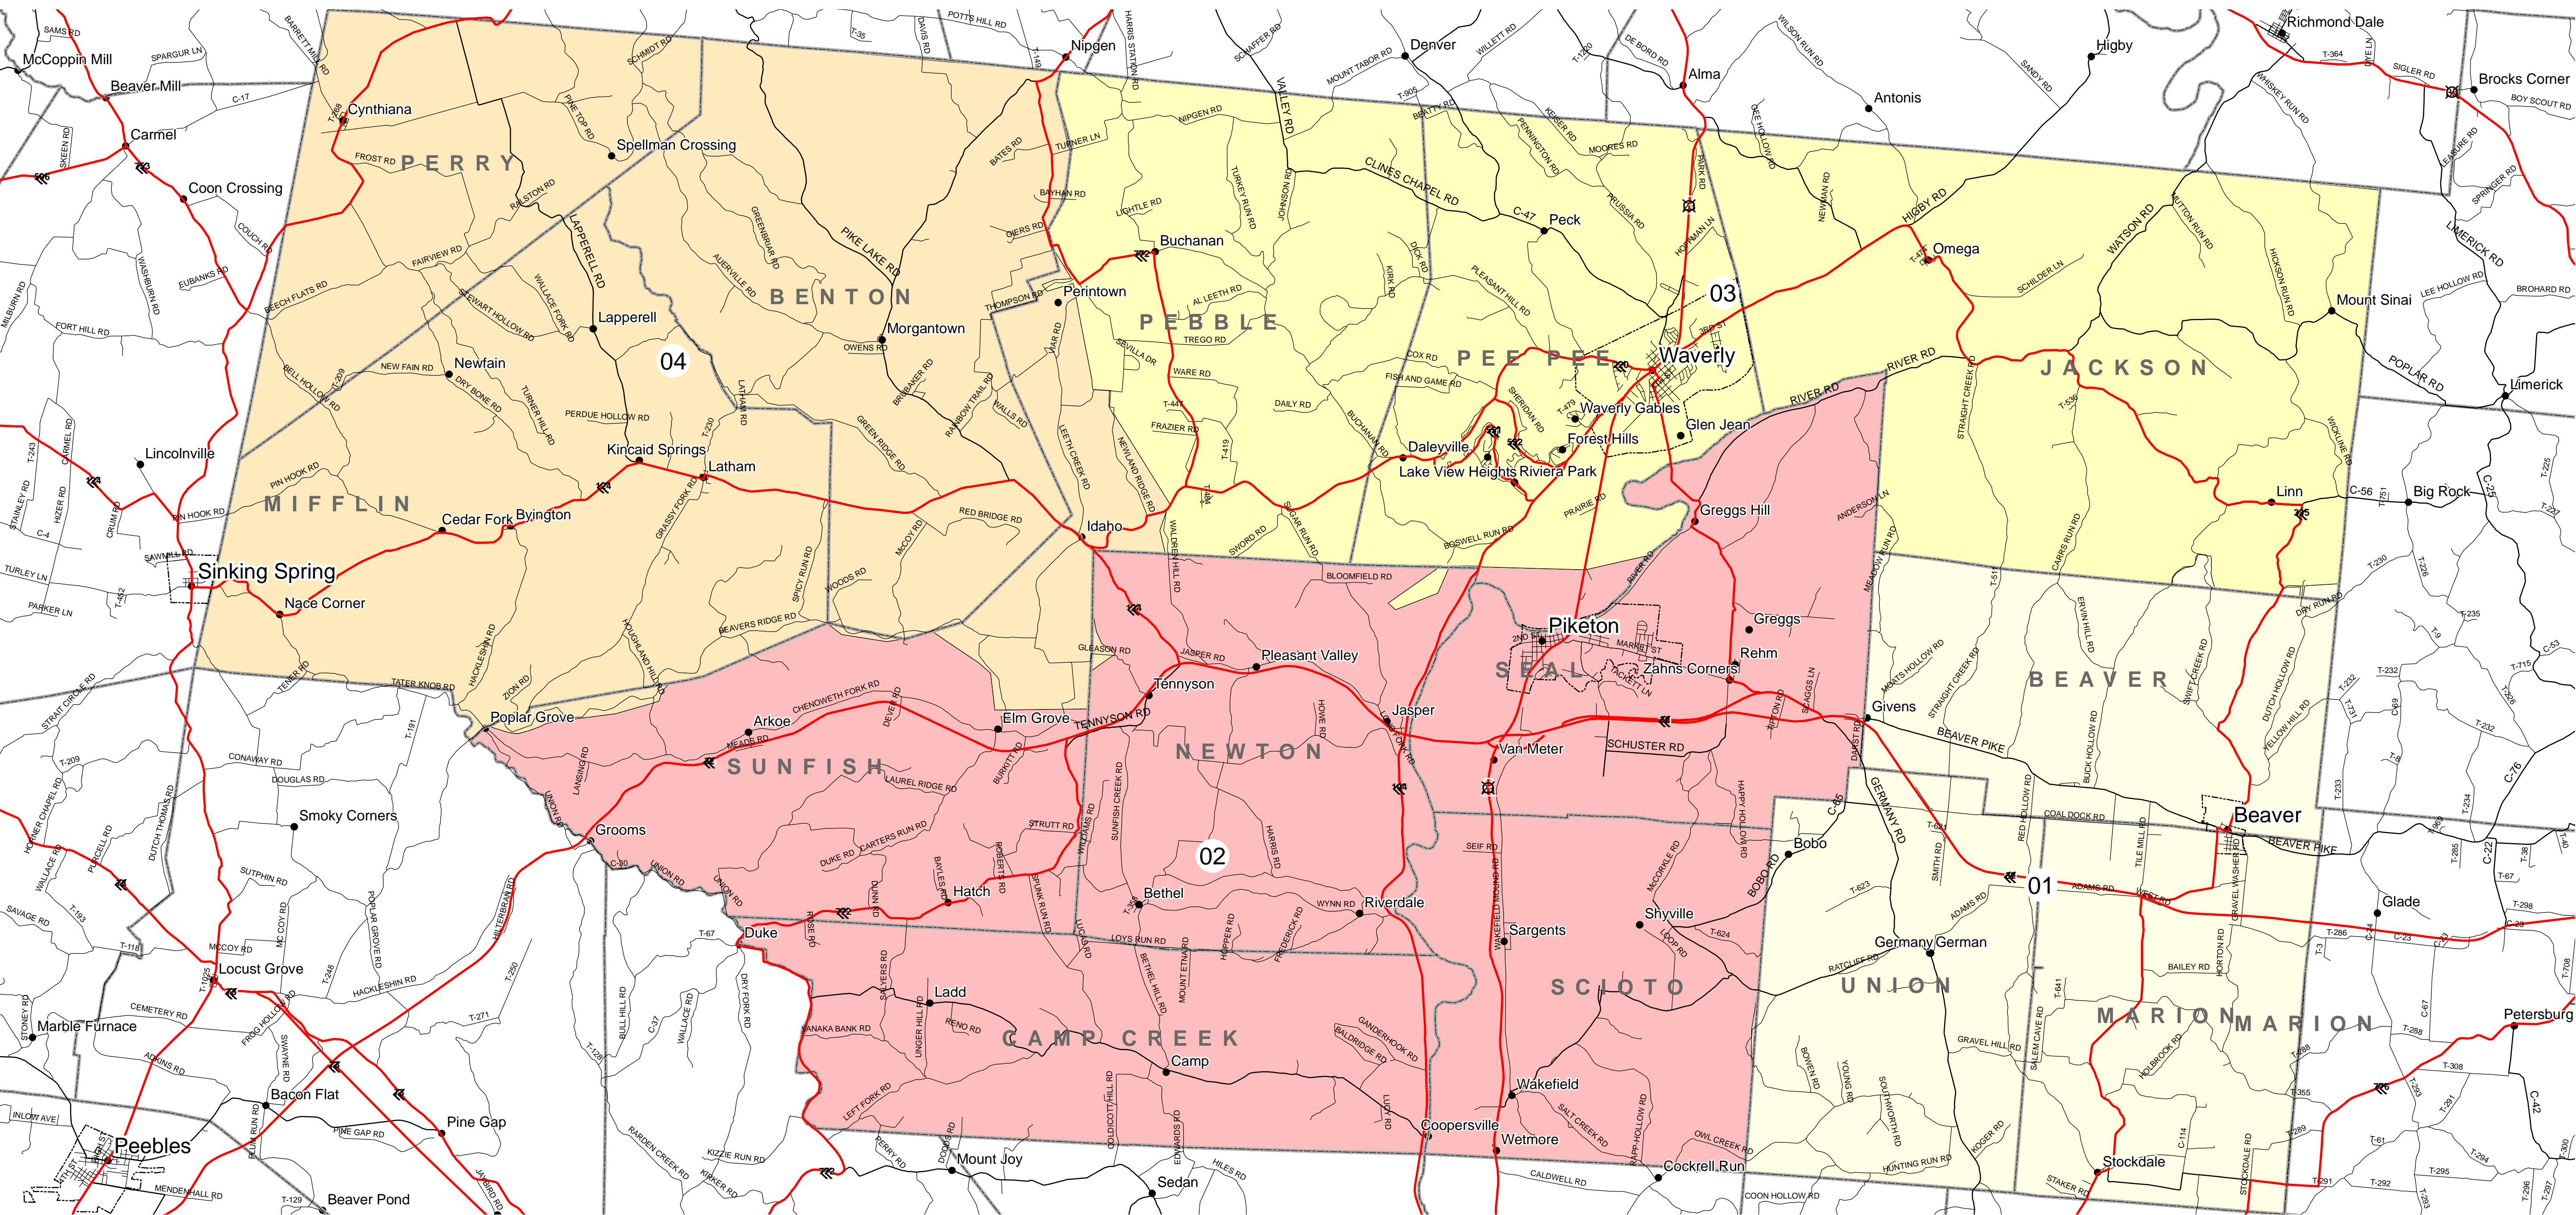

# Pike County School Districts

- Interstate
- Highway
- Secondary Road
- Local Road
- City Boundary
- Township Boundary
- Places
- 01-EASTERN LOCAL SD
- 02-SCIOTO VALLEY LOCAL SD
- 03-WAVERLY CITY SD
- 04-WESTERN LOCAL SD

Public Utilities Commission of Ohio, 2007  
 School district boundary line data last updated in 2004  
 Source: Ohio Geographic Information System Service Center and Cleveland State University  
 in partnership with the Ohio Department of Education