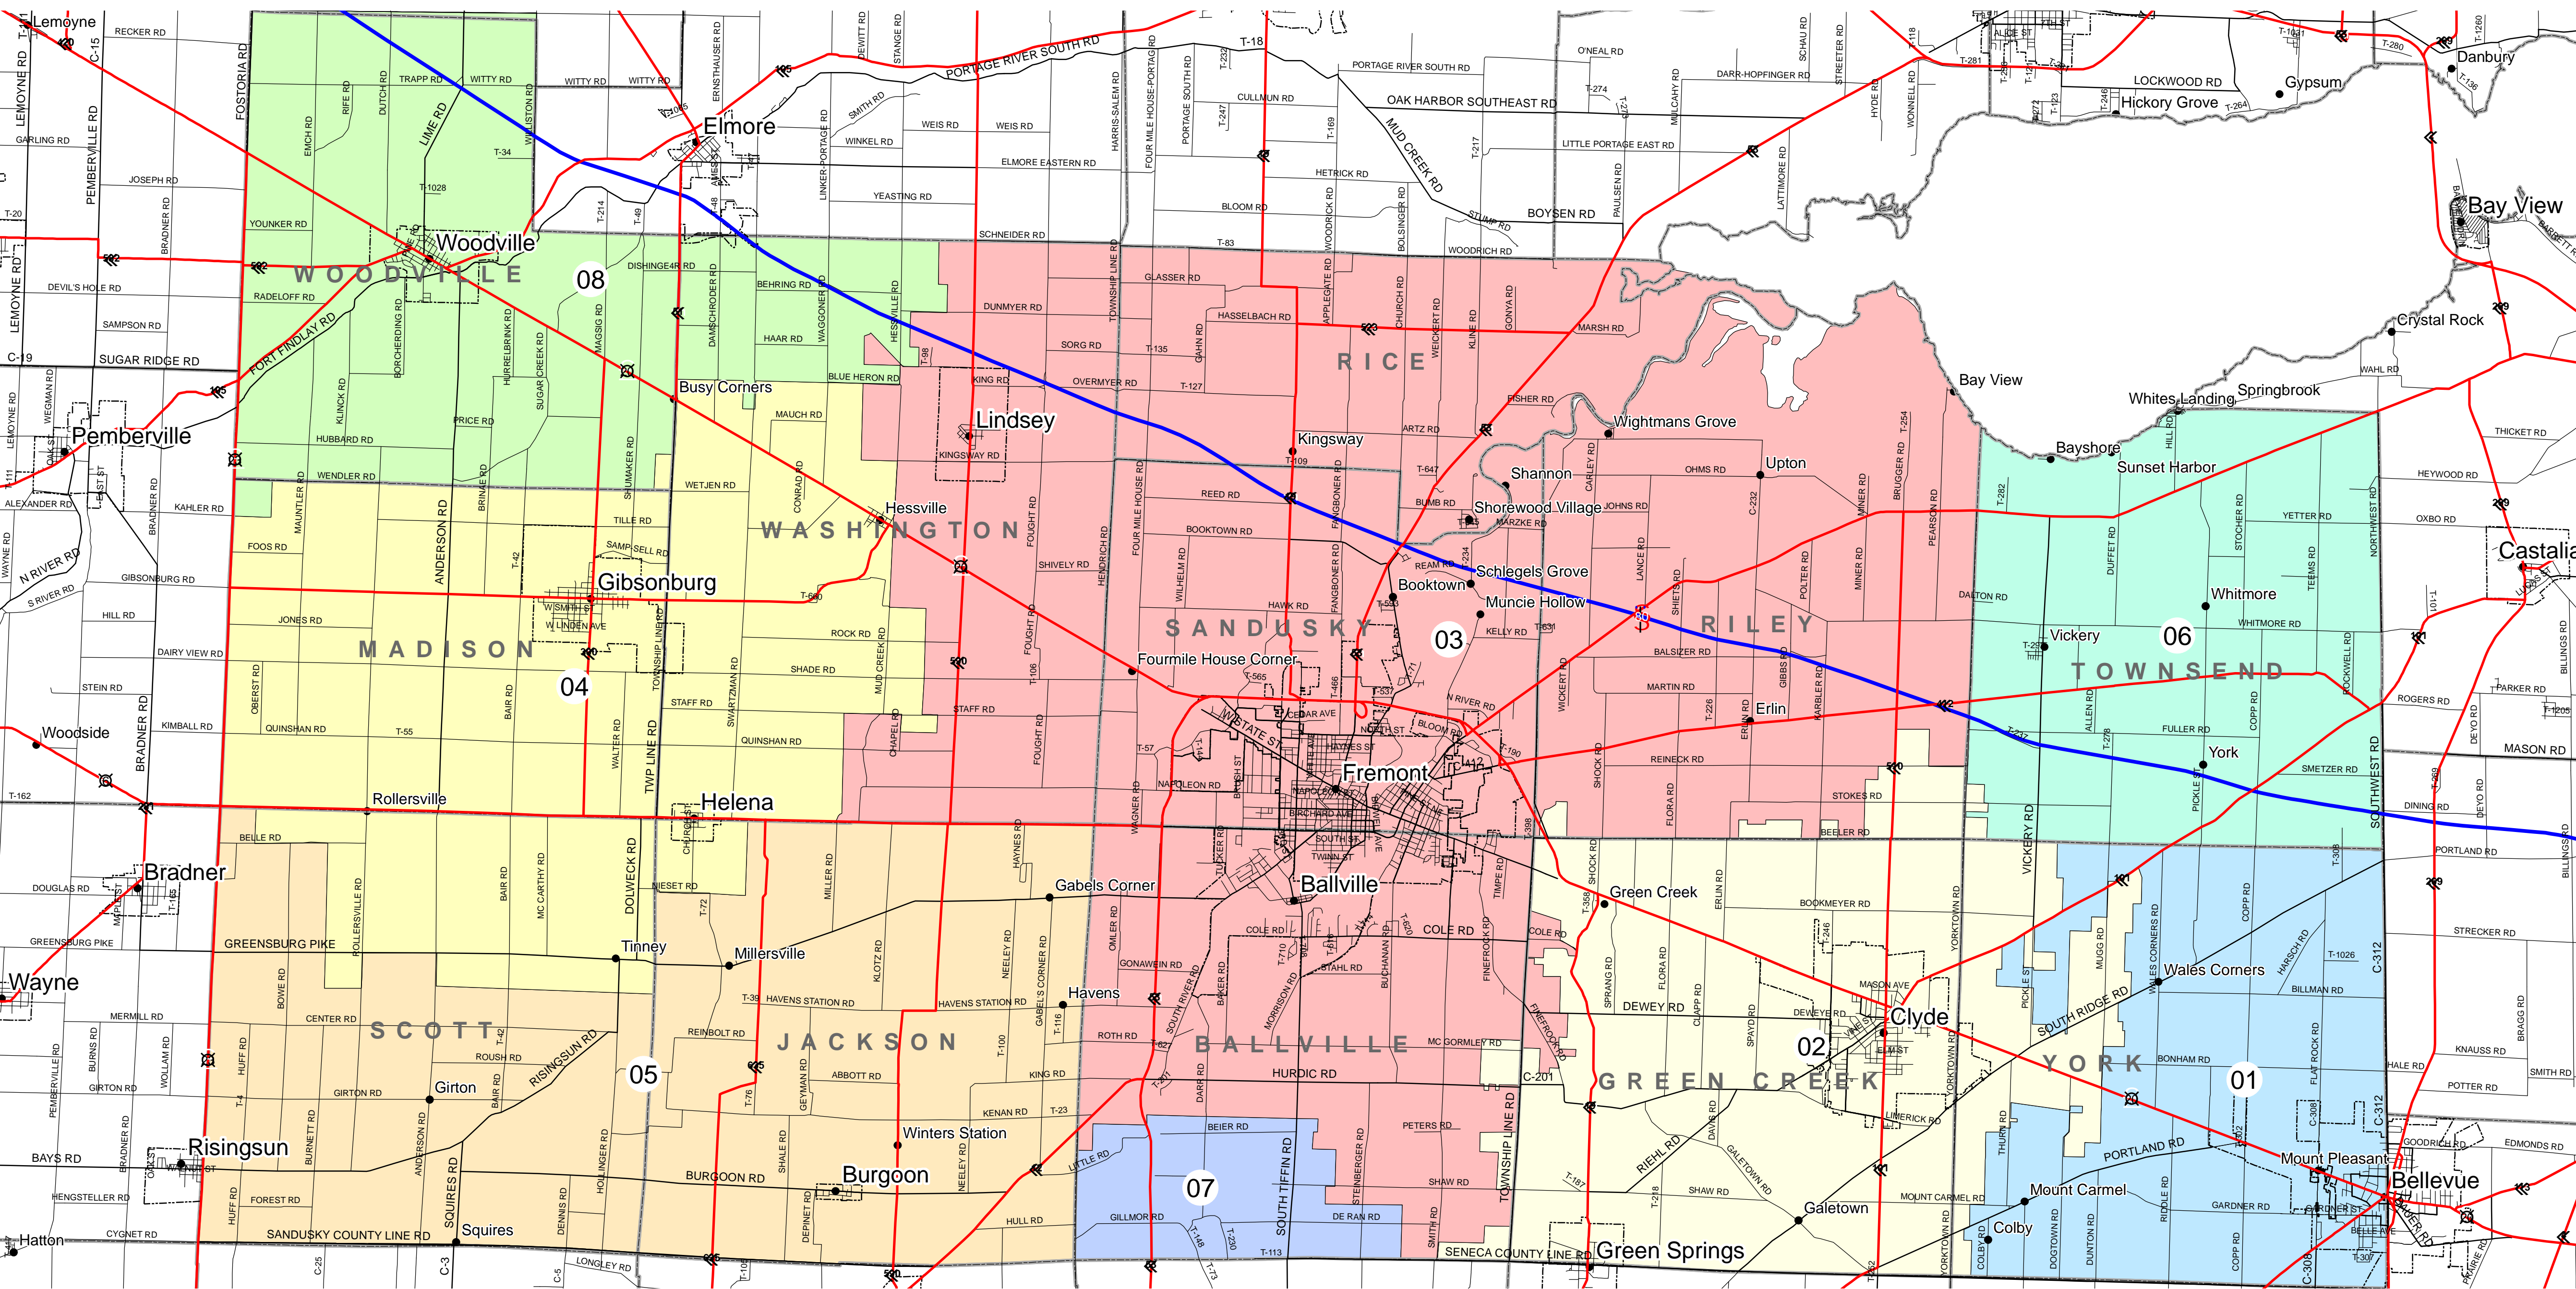

Sandusky County School Districts

- Interstate
- Highway
- Secondary Road
- Local Road
- City Boundary
- Township Boundary
- Places
- 01-BELLEVUE CITY SD
- 02-CLYDE-GREEN SPRINGS EX VILL SD
- 03-FREMONT CITY SD
- 04-GIBSONBURG EX VILL SD
- 05-LAKOTA LOCAL SD
- 06-MARGARETTA LOCAL SD
- 07-OLD FORT LOCAL SD
- 08-WOODMORE LOCAL SD

Public Utilities Commission of Ohio, 2007
 School district boundary line data last updated in 2004
 Source: Ohio Geographic Information System Service Center and Cleveland State University
 in partnership with the Ohio Department of Education