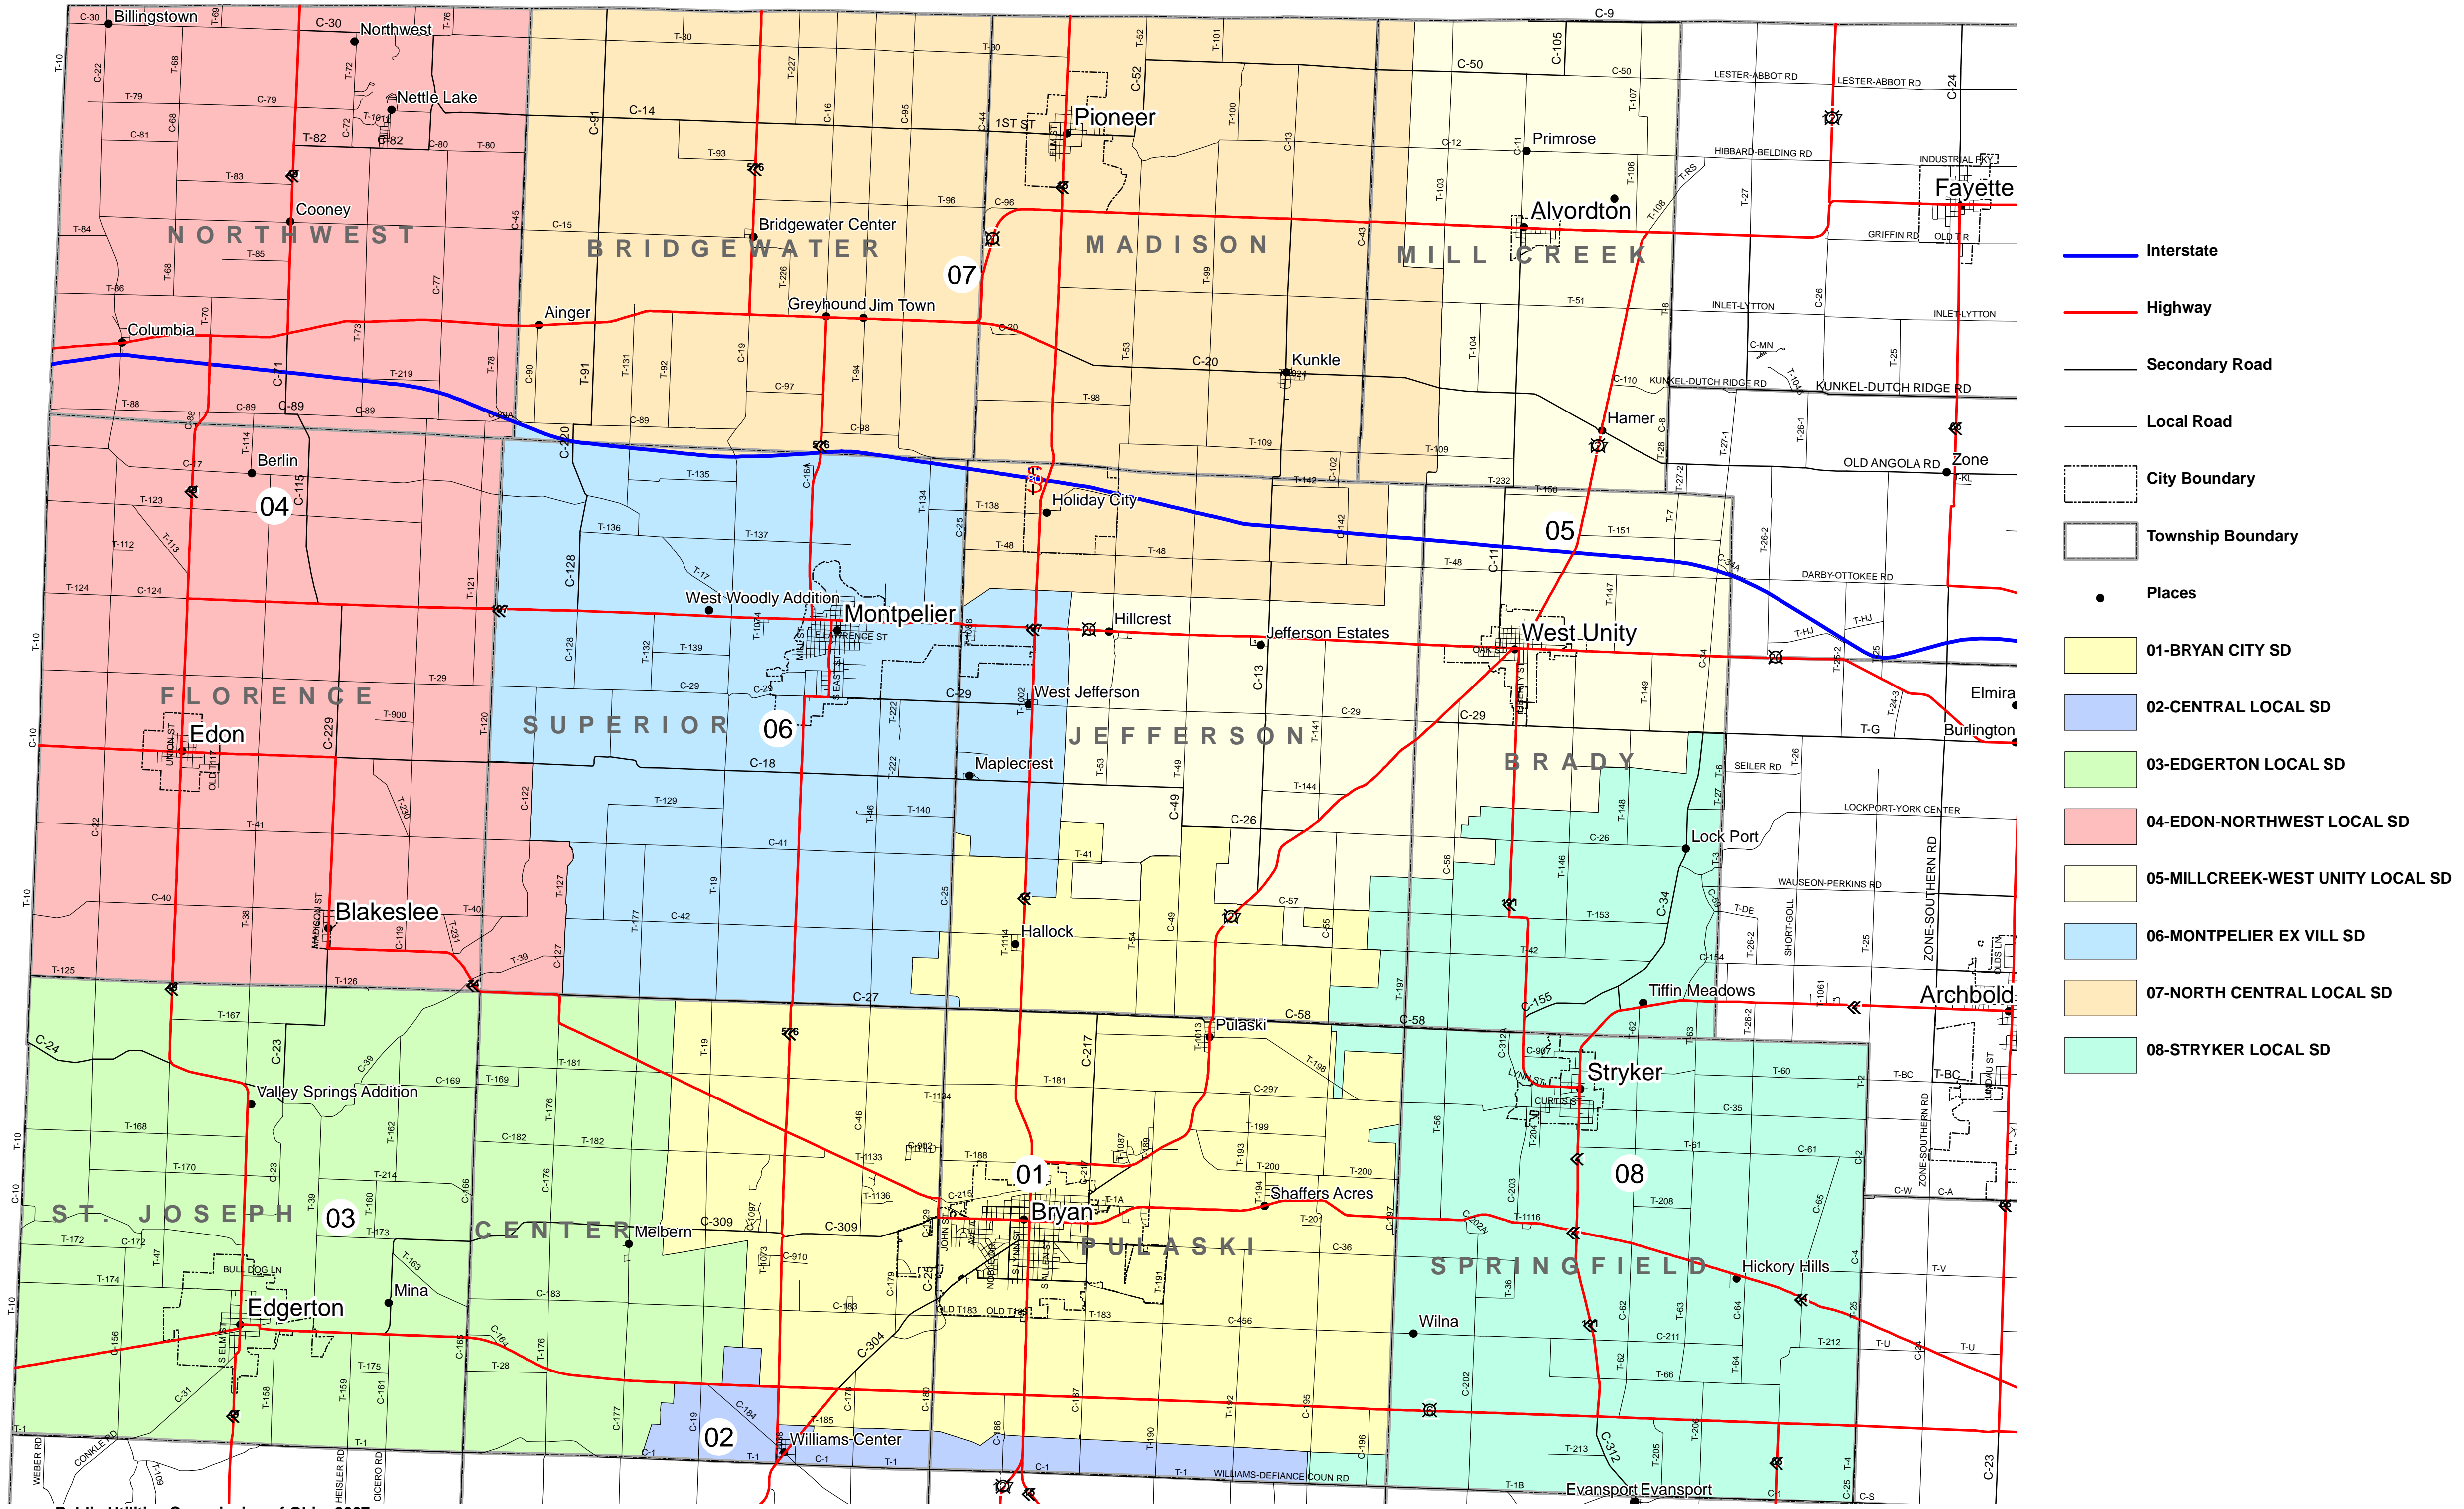

# Williams County School Districts

Public Utilities Commission of Ohio, 2007  
 School district boundary line data last updated in 2004  
 Source: Ohio Geographic Information System Service Center and Cleveland State University  
 in partnership with the Ohio Department of Education