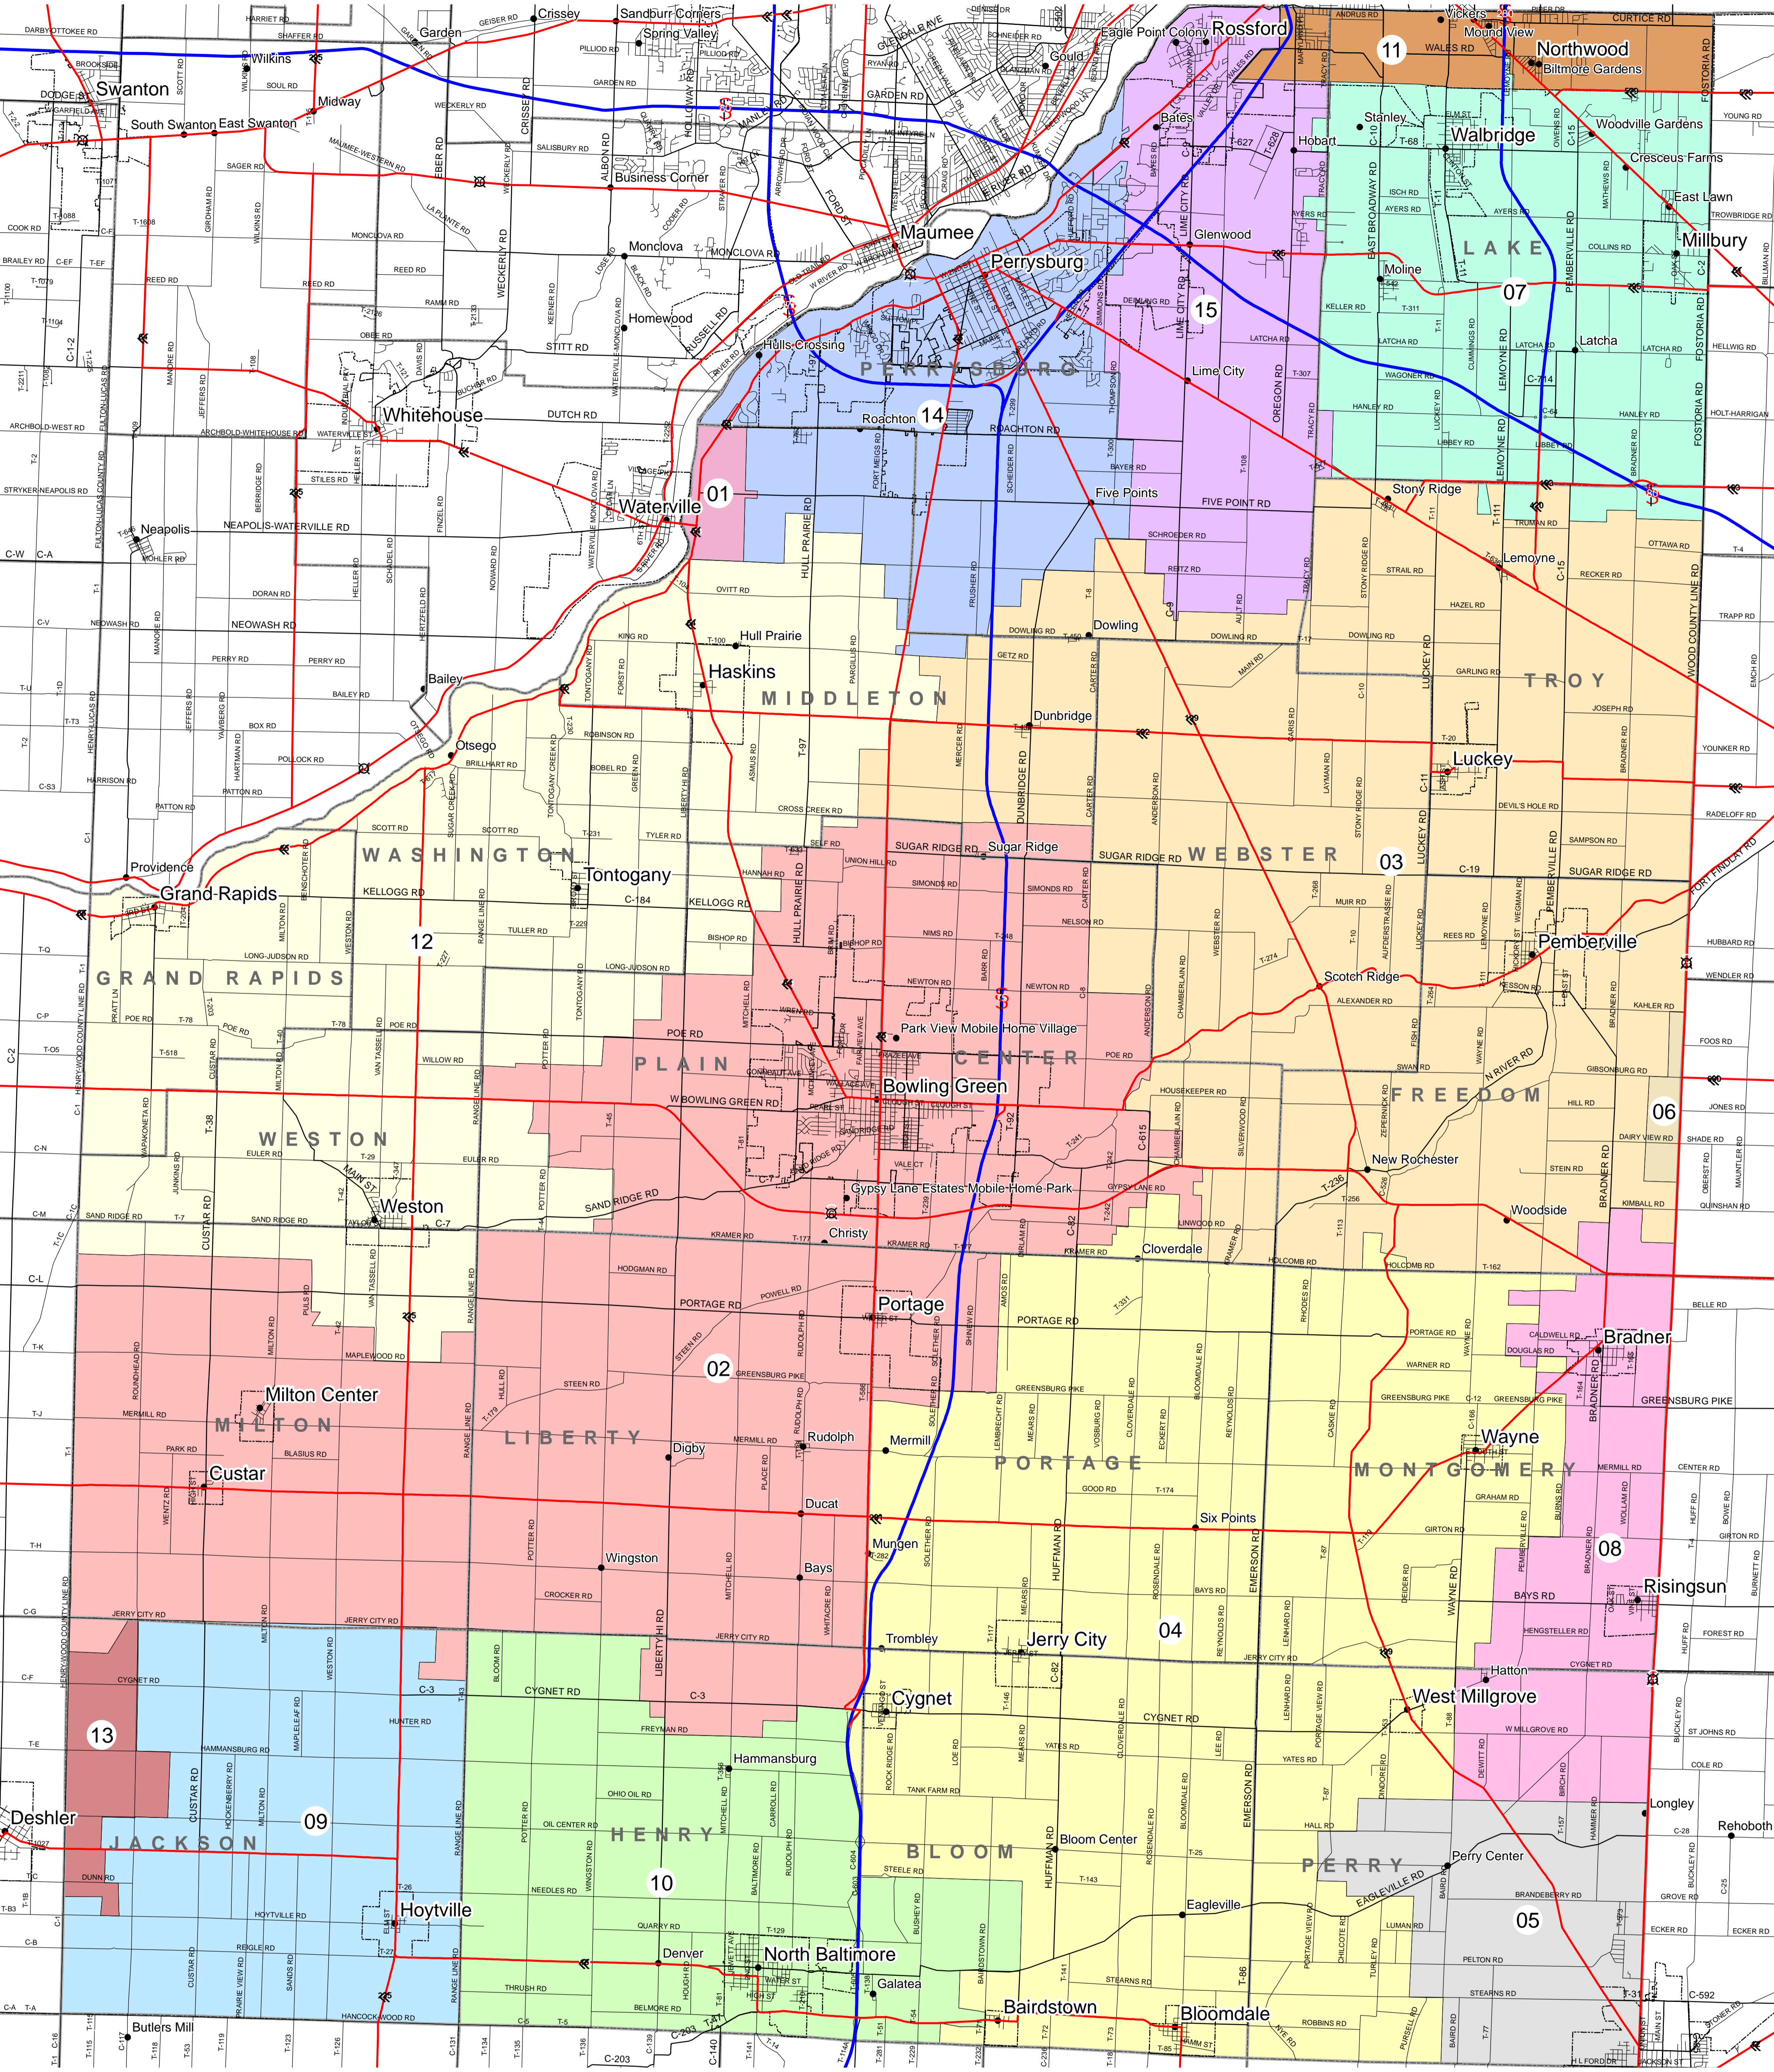

Wood County School Districts

Public Utilities Commission of Ohio, 2007
 School district boundary line data last updated in 2004
 Source: Ohio Geographic Information System Service Center and Cleveland State University
 in partnership with the Ohio Department of Education