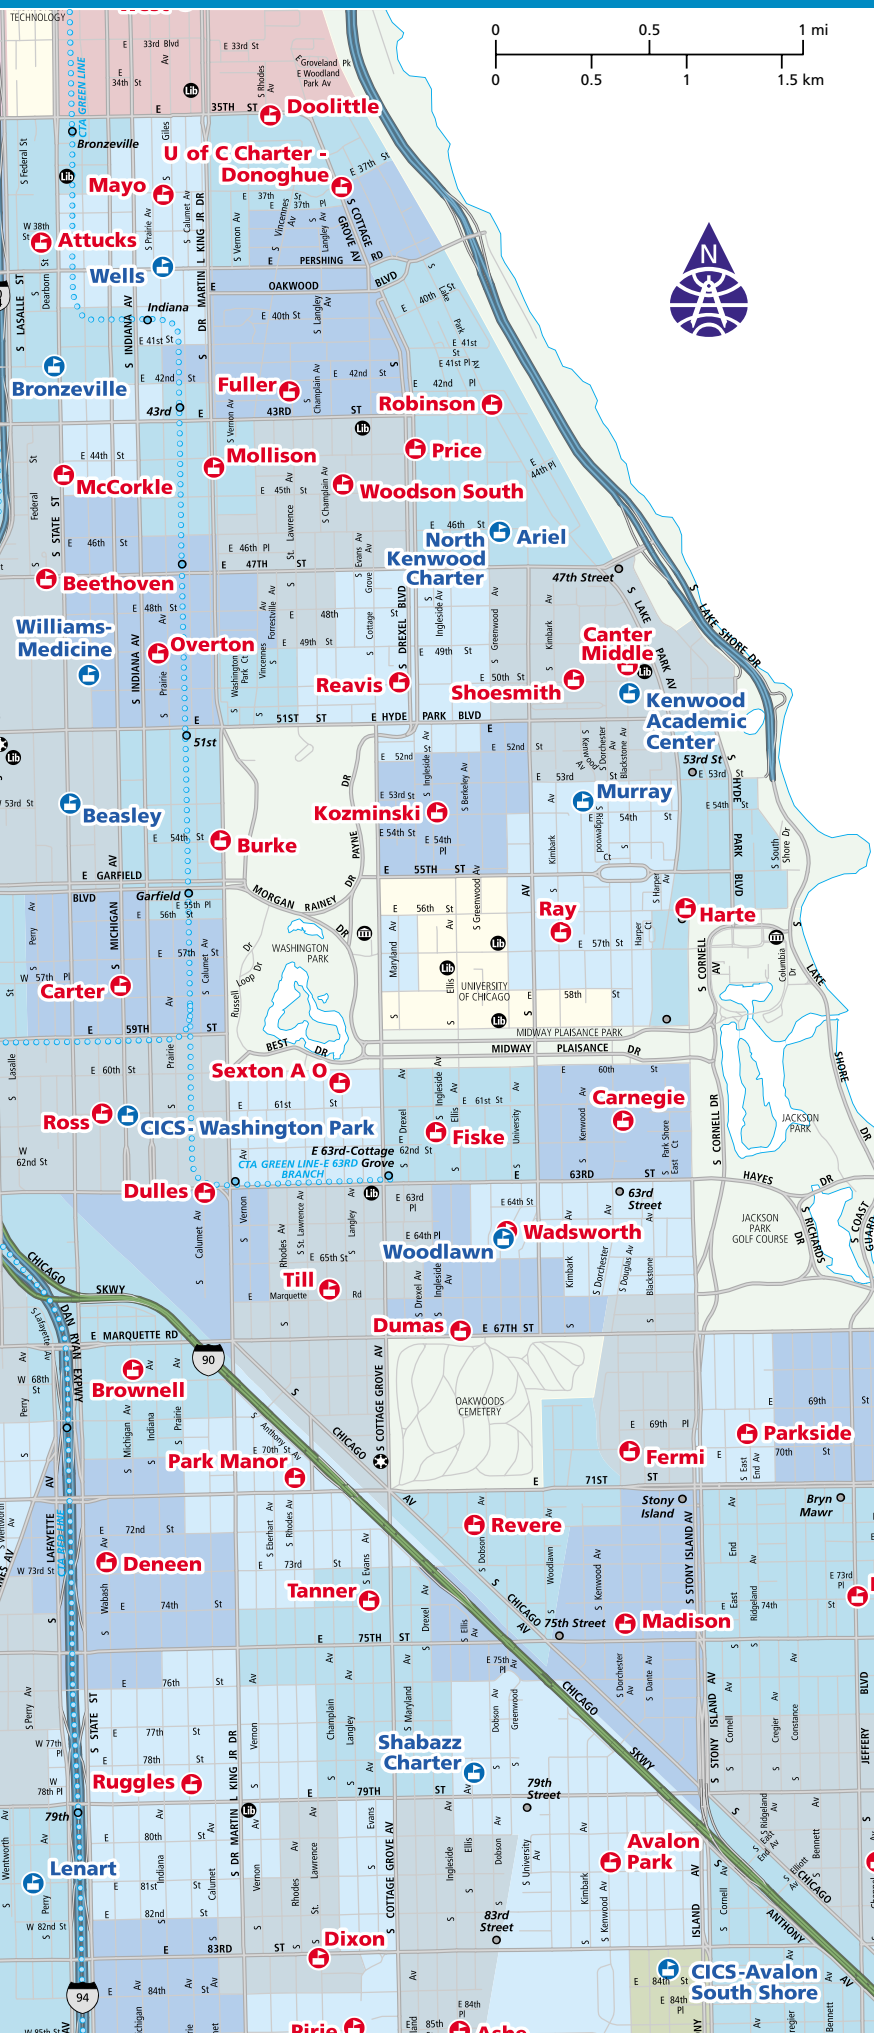

# South

SEE INSET MAP

### Legend

- Attendance area School, Magnet cluster School
- ⊕ Charter School, Classical School, Regional Gifted Center, Magnet School, Special Education School, Academic Center
- Ⓛ Library
- Ⓜ Law enforcement
- CTA station
- ⋯ Transit line