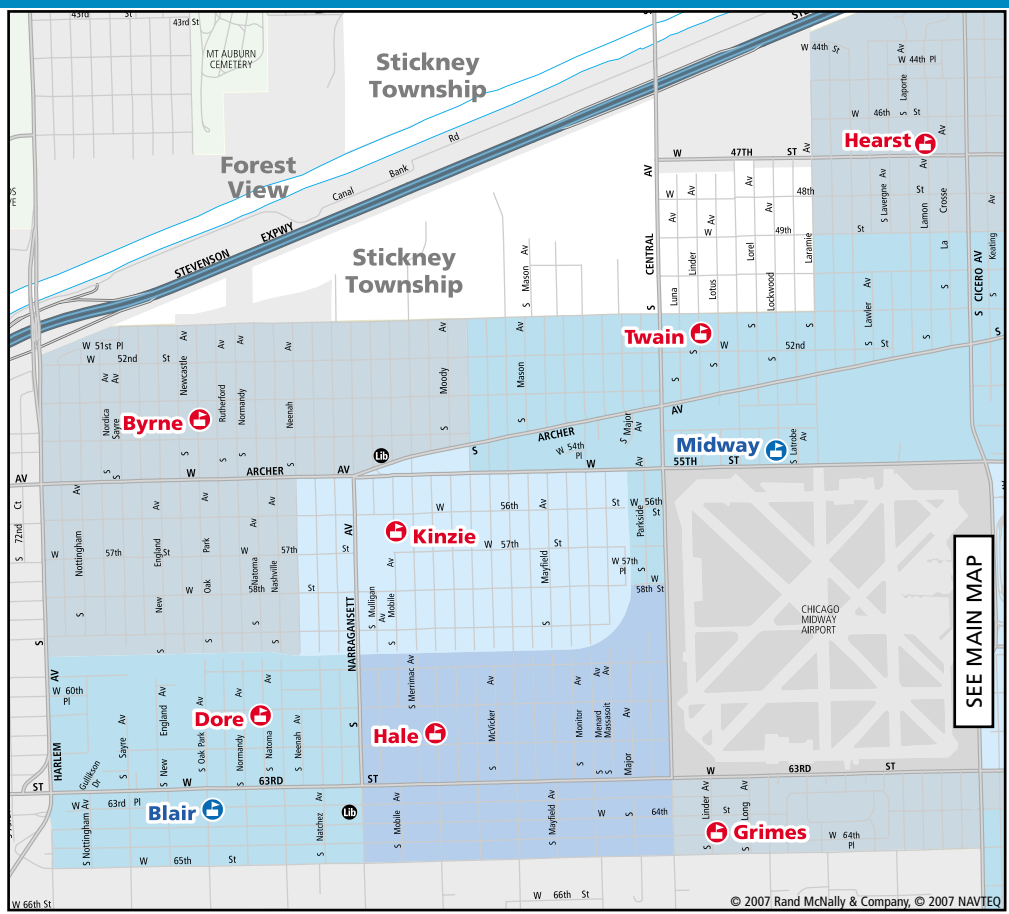

# South

SEE INSET MAP

### Legend

- Attendance area School, Magnet cluster School
- ⊕ Charter School, Classical School, Regional Gifted Center, Magnet School, Special Education School, Academic Center
- Ⓛ Library
- Ⓜ Law enforcement
- CTA station
- ⋯ Transit line