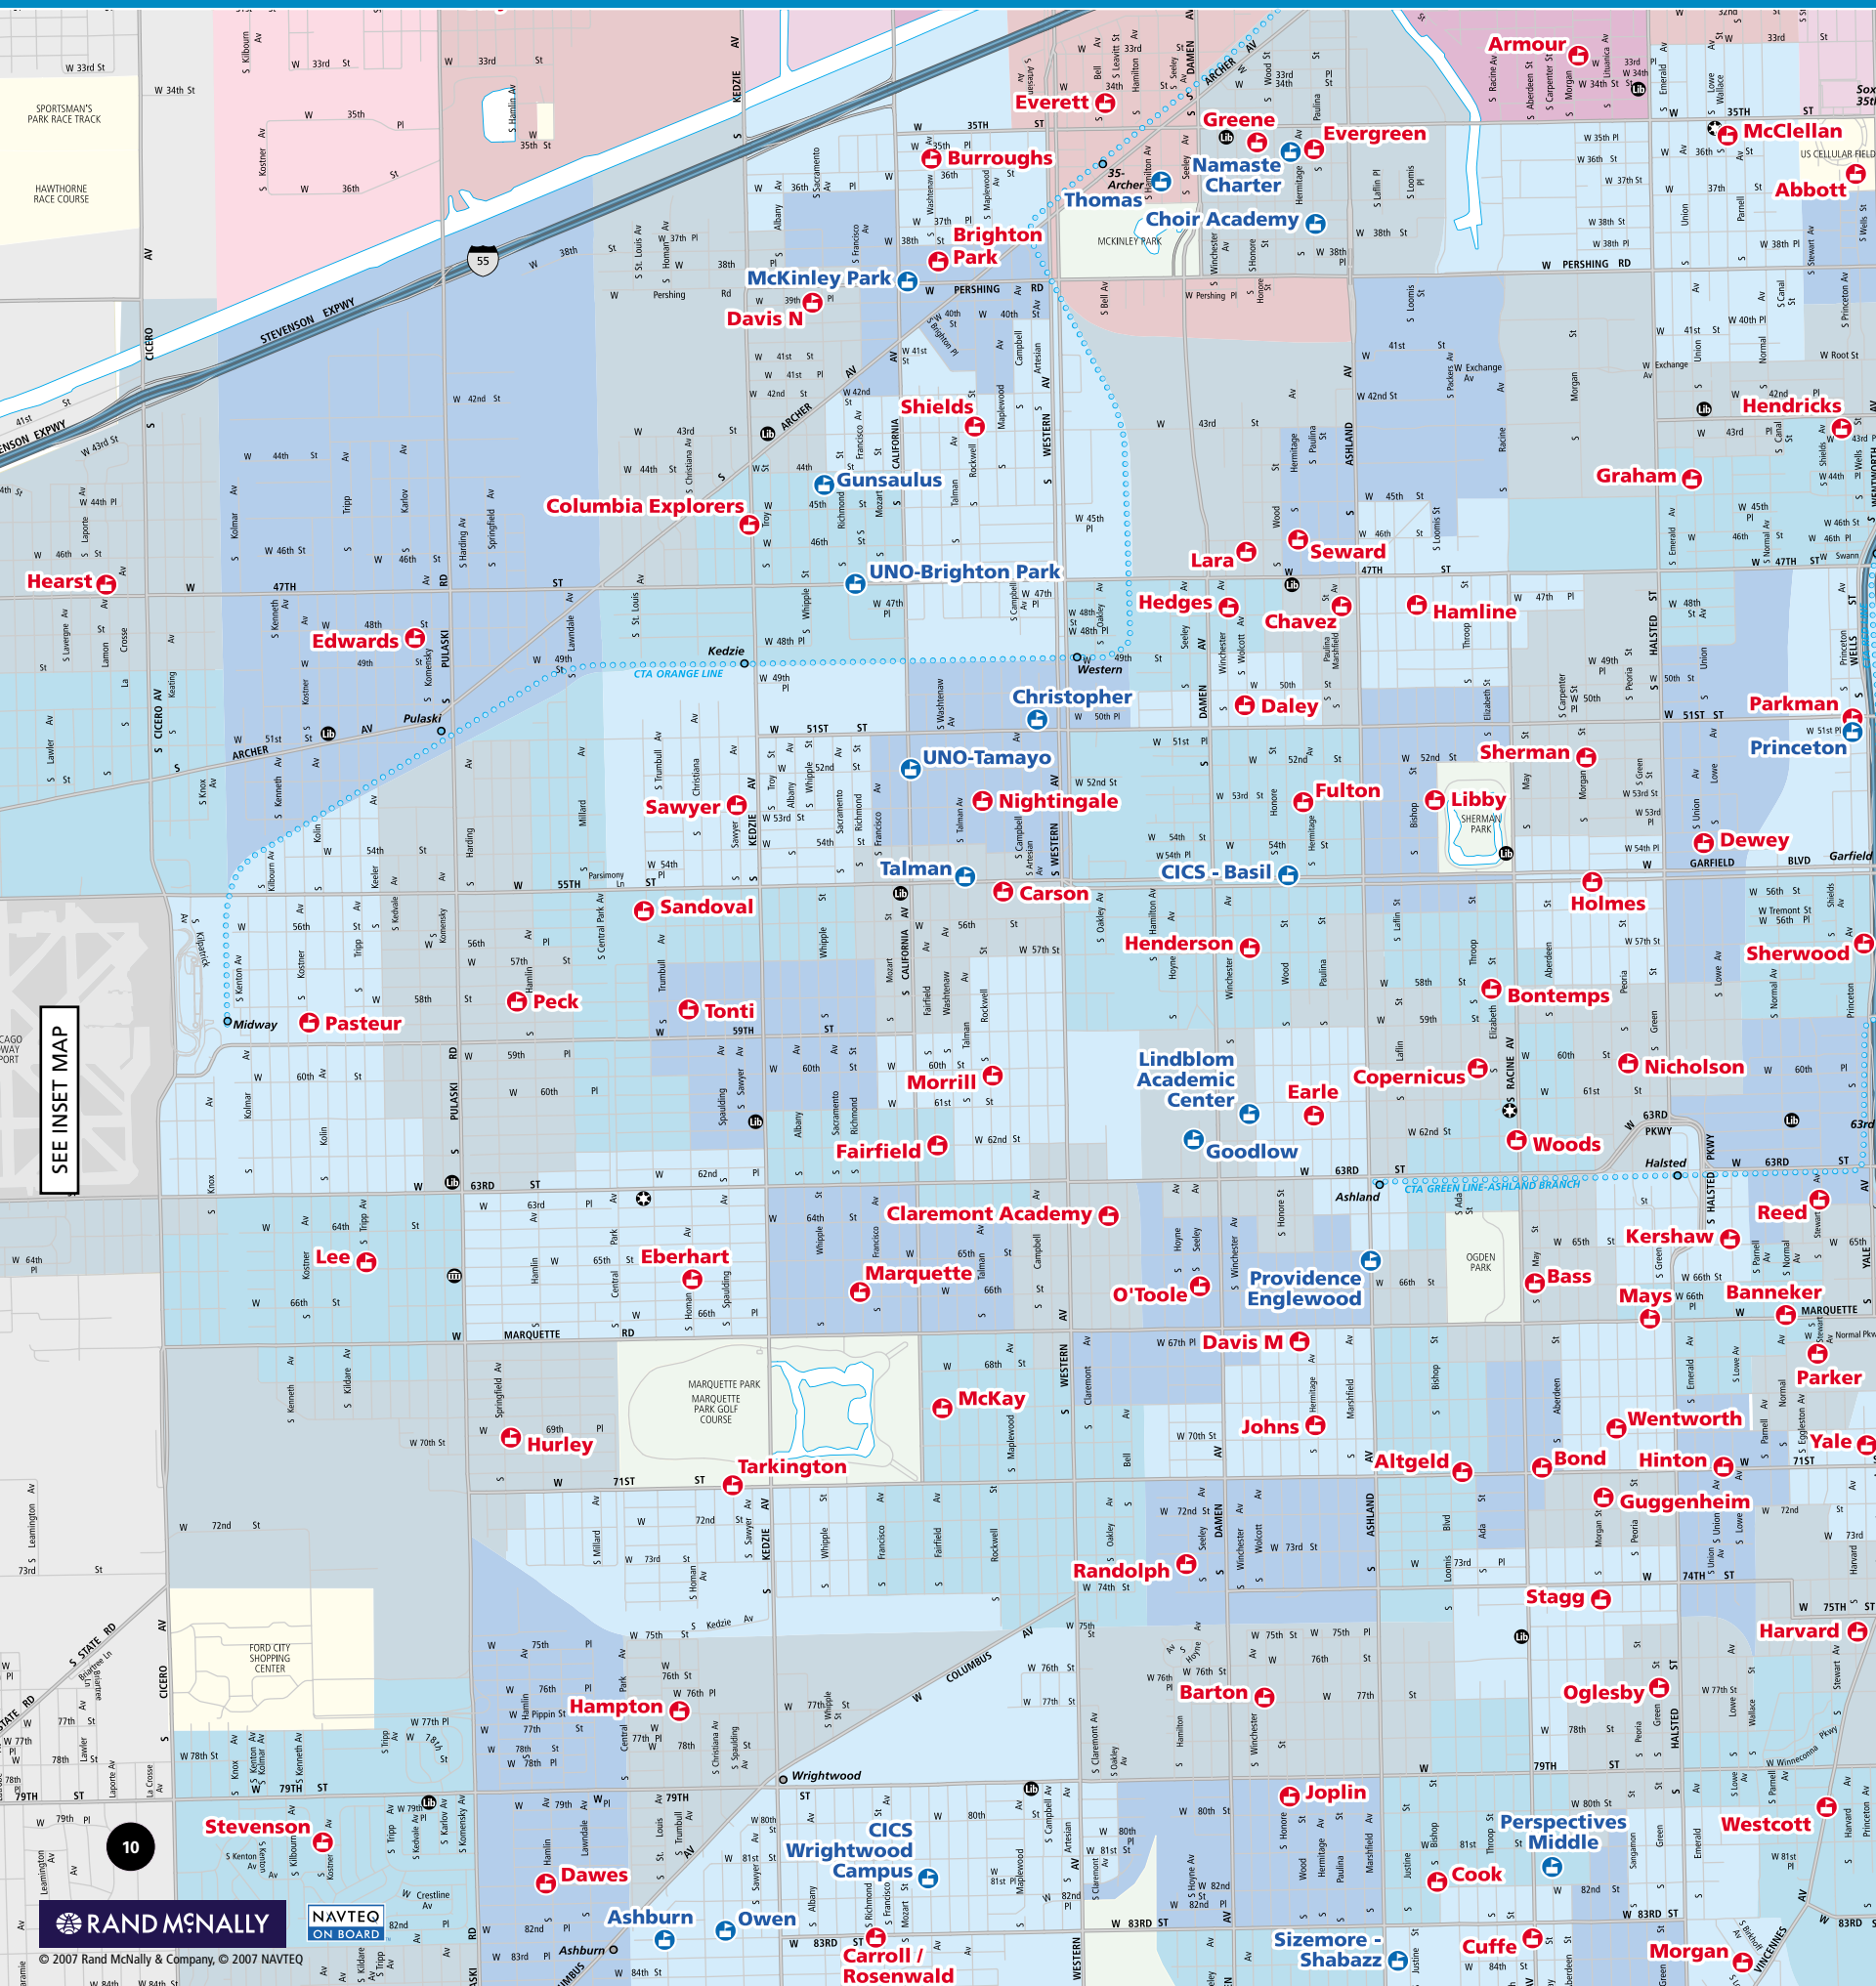

# South

SEE INSET MAP

### Legend

- Attendance area School, Magnet cluster School
- ⊕ Charter School, Classical School, Regional Gifted Center, Magnet School, Special Education School, Academic Center
- Ⓛ Library
- Ⓜ Law enforcement
- CTA station
- ⋯ Transit line