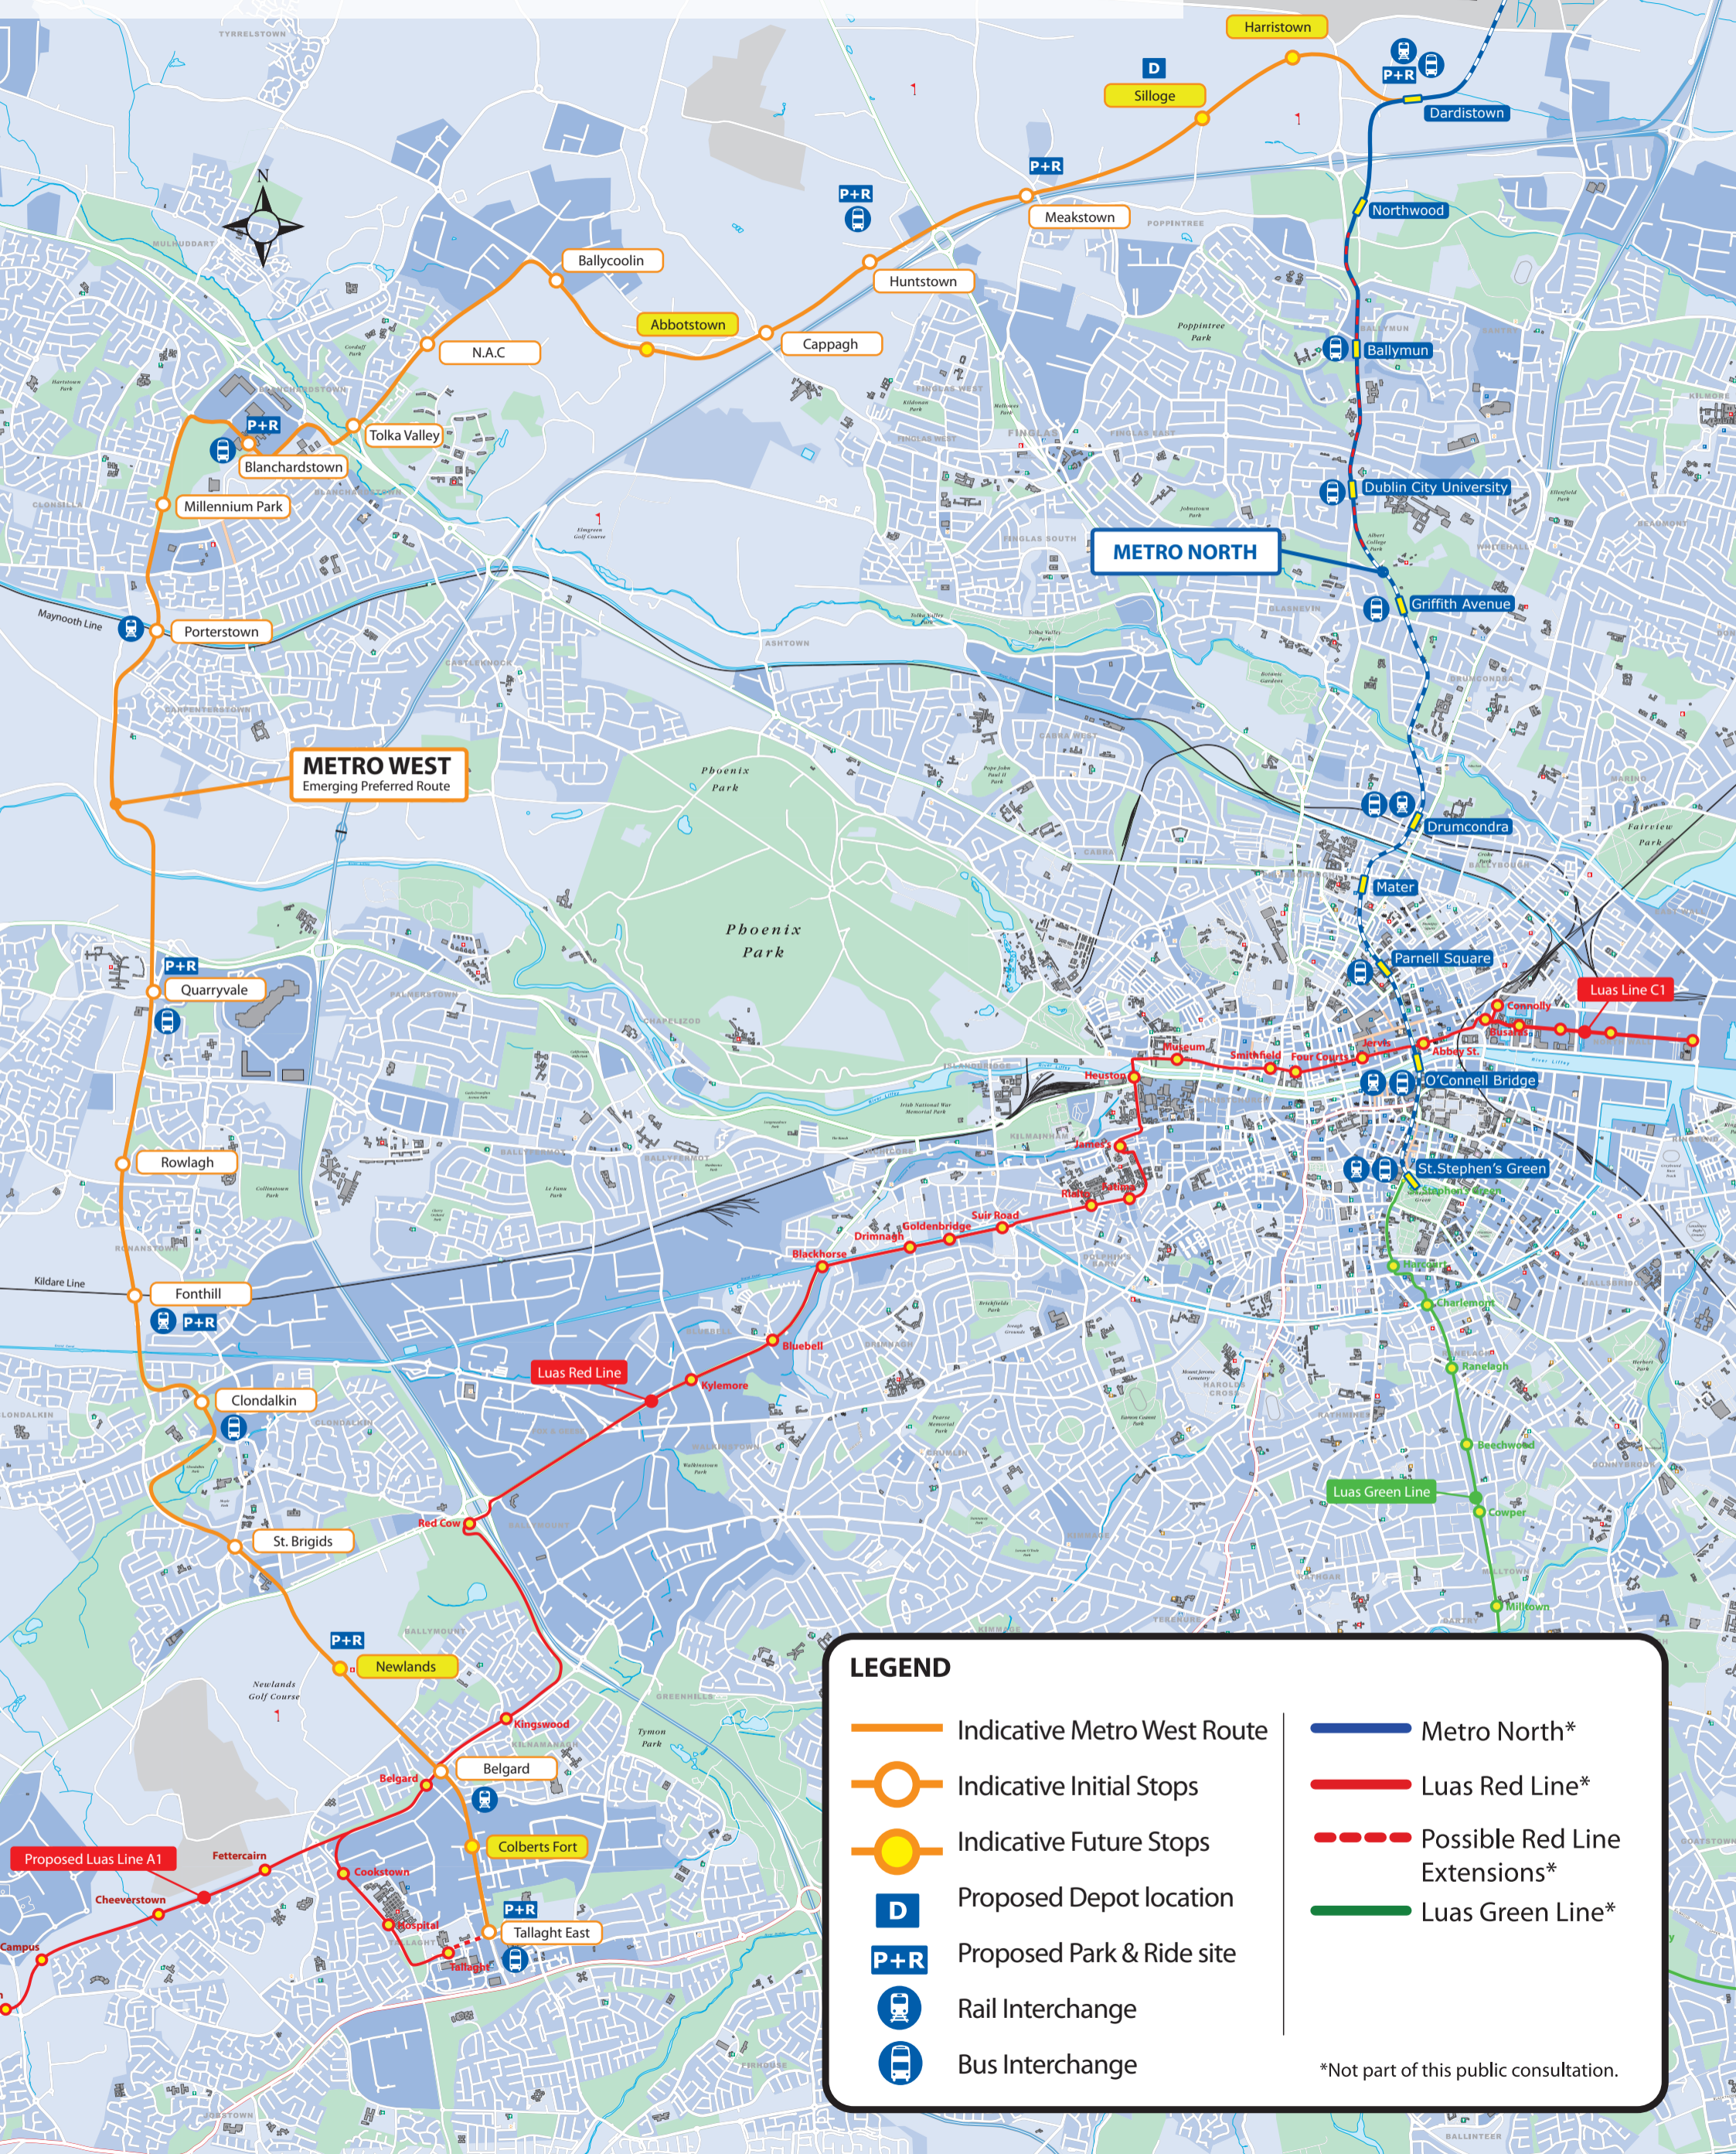

METRO WEST - EMERGING PREFERRED ROUTE