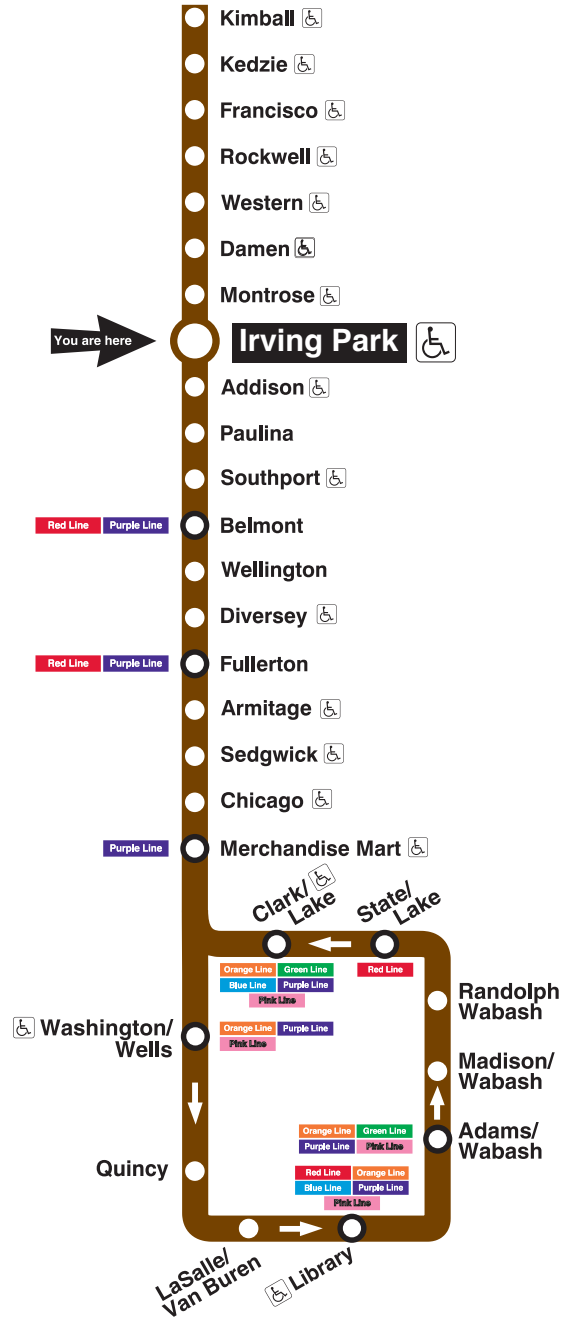

Irving Park

Station Timetable

Brown Line Trains

To Kimball

Weekdays	Saturdays	Sundays
4:32am 4:47 first trains	4:32am first train	5:32am 5:47 first trains
5:02am 5:17 5:32 5:43 5:53	4:47am	6:02am 6:17 6:32 6:47
6:00am	5:02am 5:17 5:32 5:47	7:02am 7:17 7:32 7:47
	6:00am	8:02am 8:15
every 4 to 10 minutes until 10:00am	every 7 to 10 minutes until 12:00am	every 7 to 11 minutes until 12:15am
every 7 to 8 minutes until 4:00pm		
every 4 to 8 minutes until 7:00pm	every 10 to 14 minutes until 1:50am	every 5 to 13 minutes until 1:50am
every 5 to 12 minutes until 1:45am	every 10 to 14 minutes until 2:05am	every 5 to 13 minutes until 1:02am
2:02am 2:17 last train	2:05am 2:20 last train	12:50am last train
2:32am last train	2:35am last train	1:02am last train

To Belmont - Loop

Weekdays	Saturdays	Sundays
4:08am first train to Belmont	4:08am first train to Belmont	5:08am first train to Belmont
4:23am 4:41	4:23am 4:43 4:58	5:23am 5:38 5:53
4:38am first train to Loop	4:38am 4:53 first trains to Loop	6:08am 6:23 6:38 6:57 7:12
4:45am	5:05am	6:53am first train to Loop
		7:07am 7:20
every 4 to 12 minutes until 9:00am	every 7 to 11 minutes until 11:55pm	every 7 to 11 minutes until 11:40pm
every 7 to 8 minutes until 3:00pm		
every 5 to 13 minutes until 7:00pm		
every 7 to 10 minutes until 12:30am	12:11am 12:26 last train to Loop	11:53pm last train to Loop
12:41am last train to Loop	12:41am last train to Loop	12:06am 12:23 last train to Belmont
12:56am	12:56am	
1:11am 1:26 1:41 1:56 last train to Belmont	1:11am 1:26 1:41 1:56 last train to Belmont	12:38am last train to Belmont