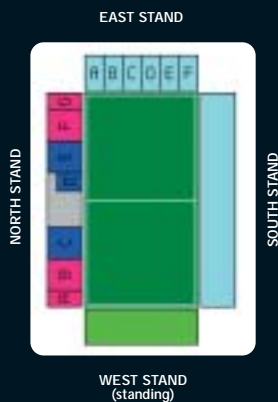

HALLIWELL JONES STADIUM

TICKET PRICES

- £20 (£10 conc)
- £16 (£8 conc)
- £15 (£8 conc)
- £14 (£7 conc)