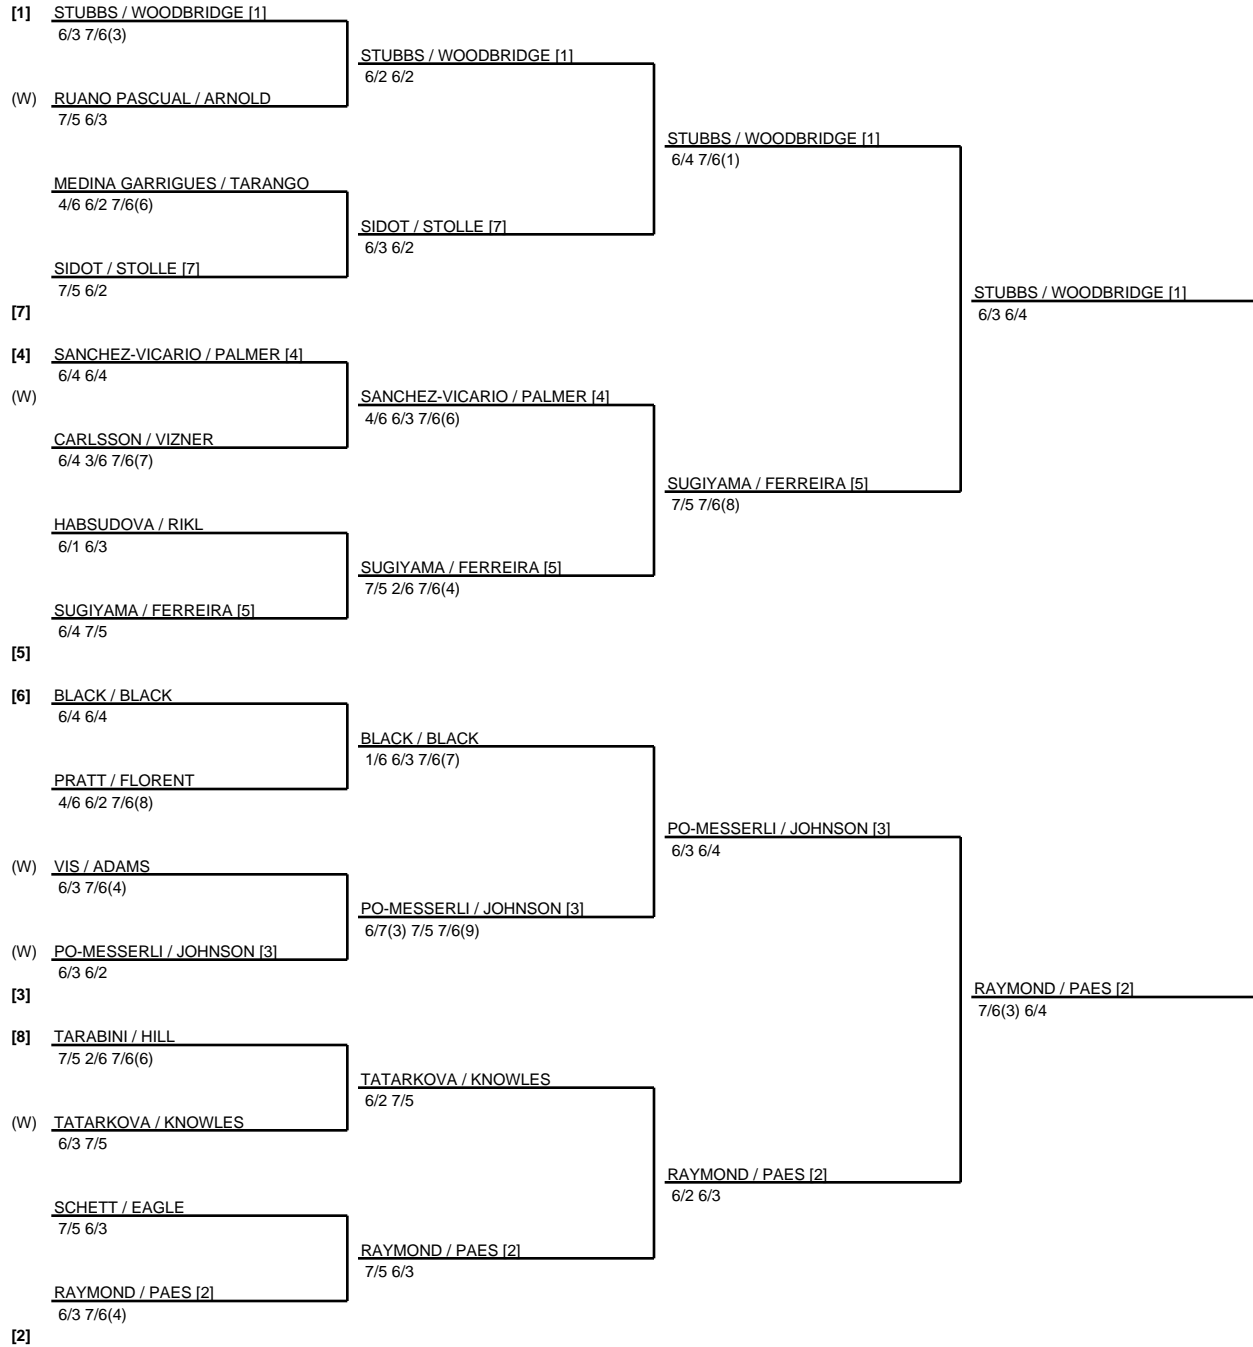

2001 US Open
www.usopen.org

Champions: STUBBS (AUS) / WOODBRIDGE (AUS)
6/4 5/7 7/6(9)

USOPEN.ORG
PRINTABLE DRAWS
PRESENTED BY: