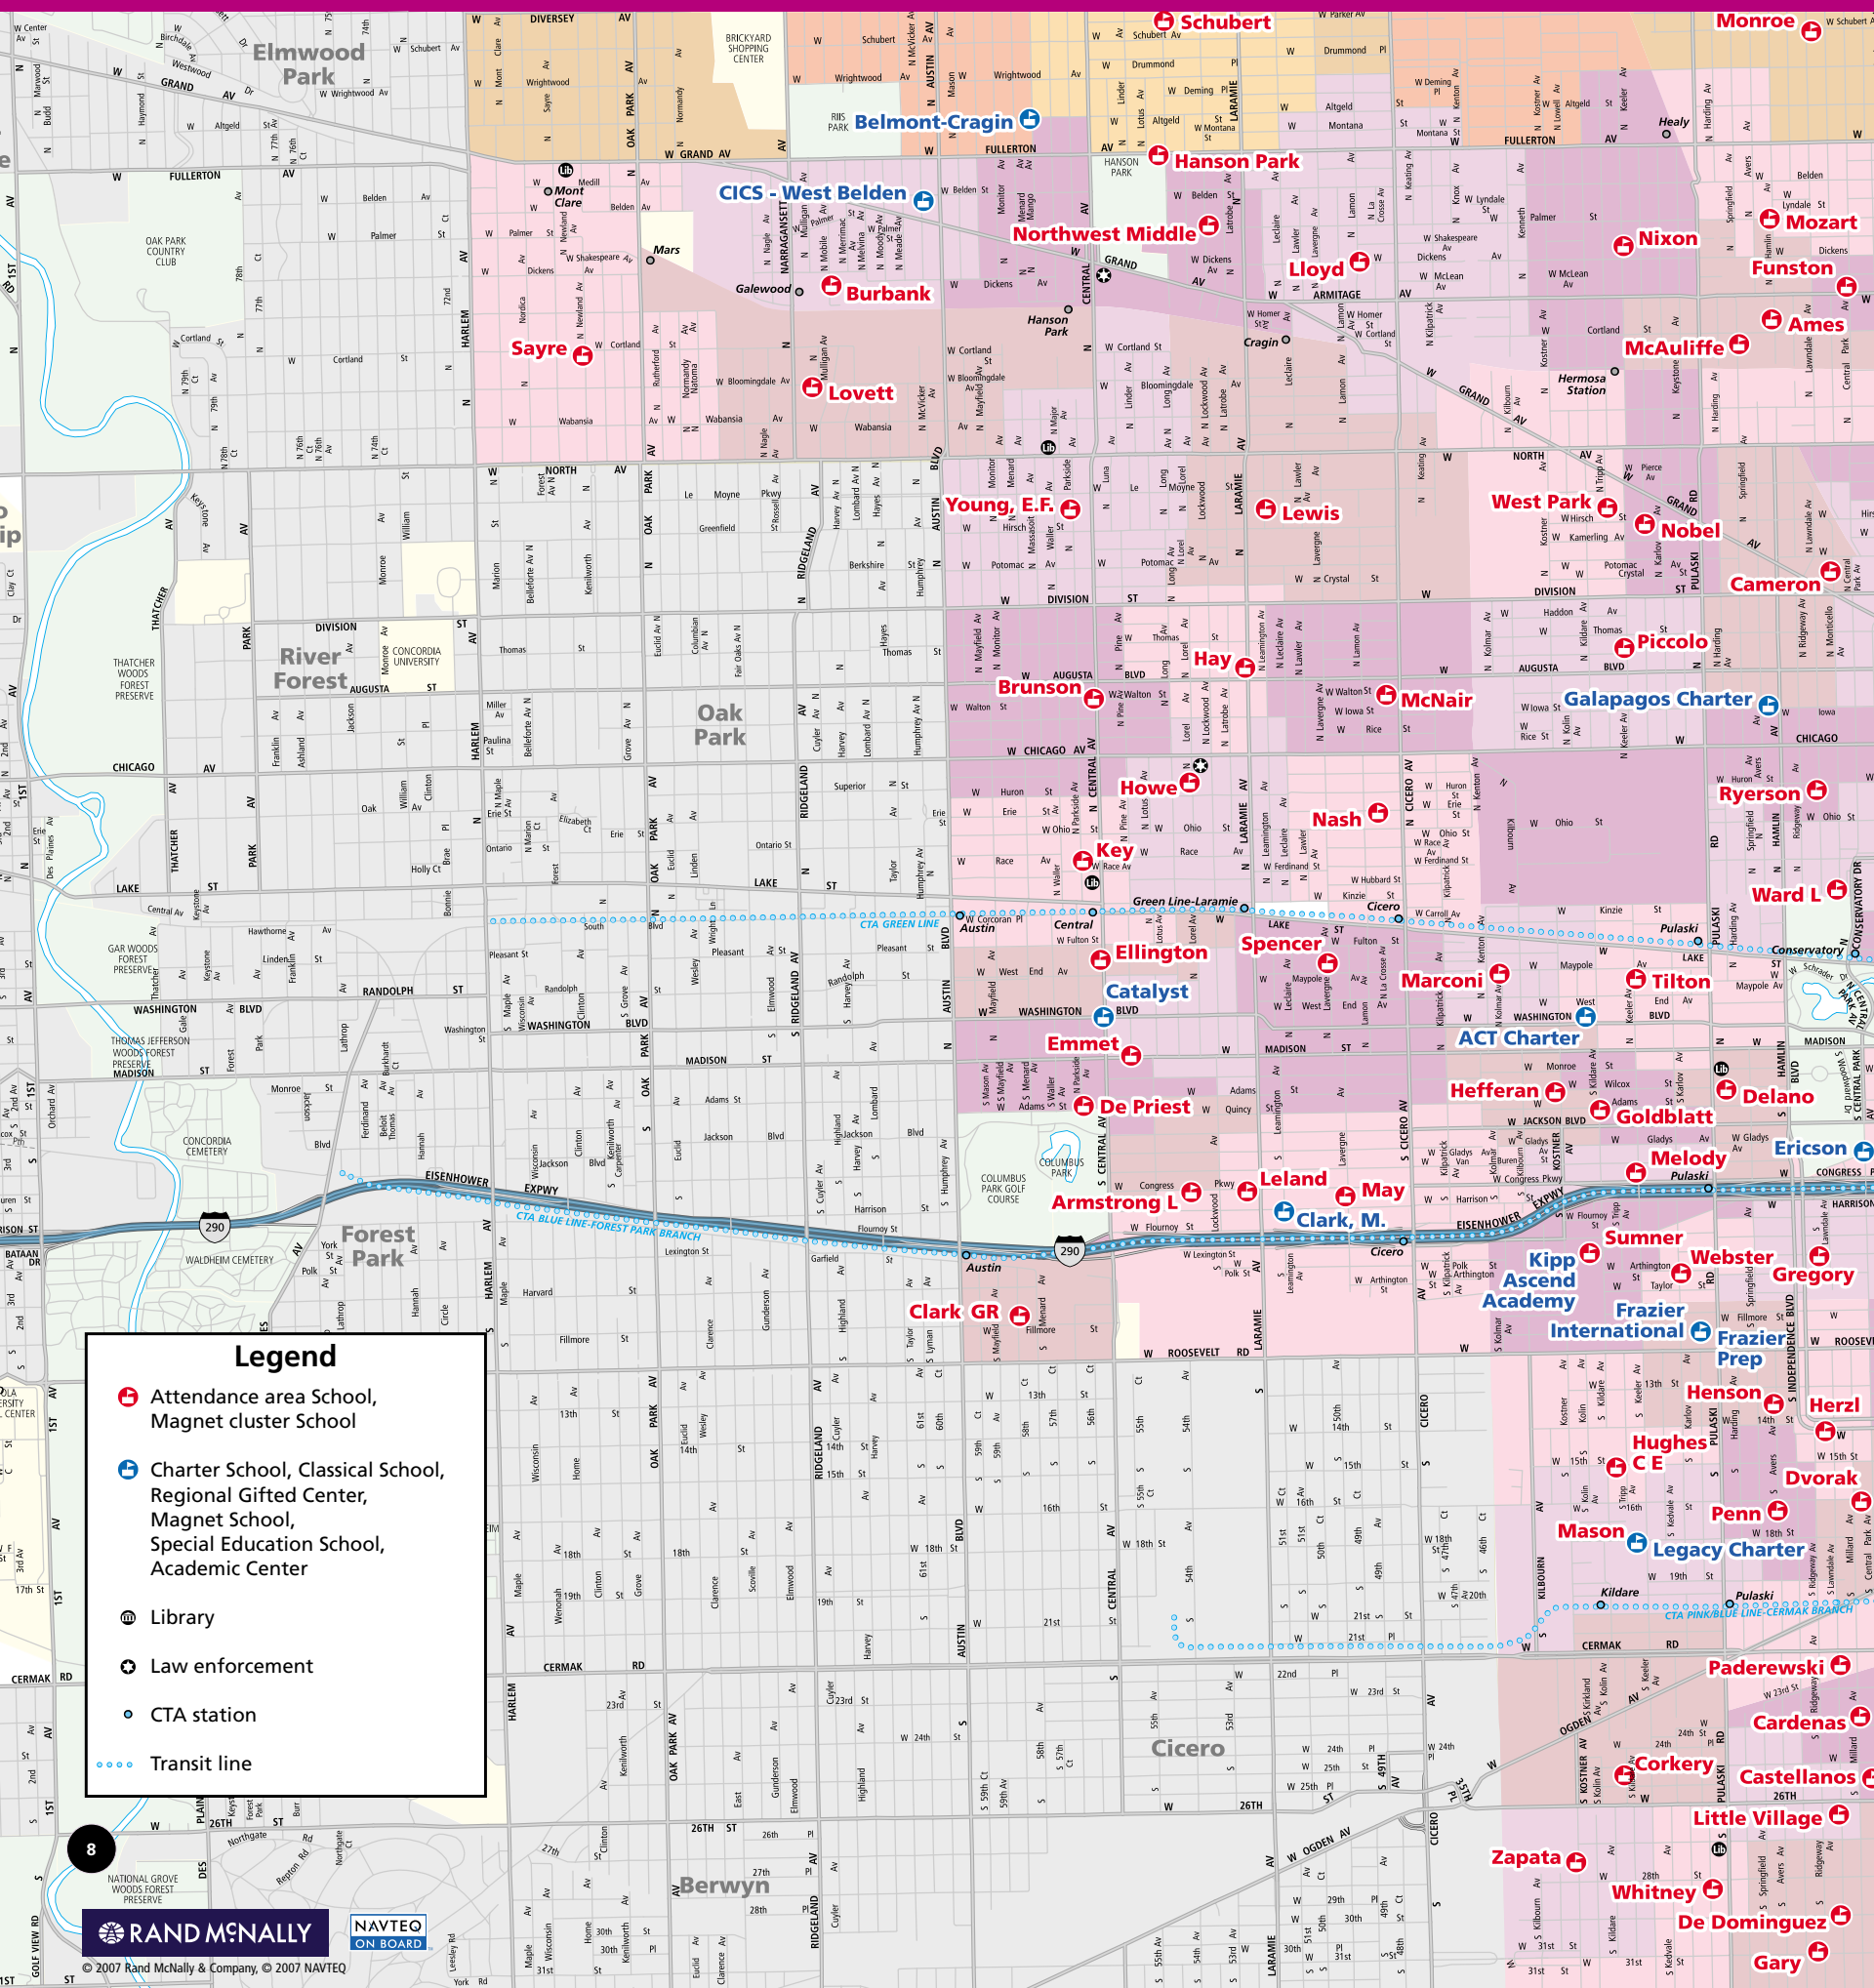

# Near North/West/Central

## Legend

-  Attendance area School, Magnet cluster School
-  Charter School, Classical School, Regional Gifted Center, Magnet School, Special Education School, Academic Center
-  Library
-  Law enforcement
-  CTA station
-  Transit line

LAKE MICHIGAN