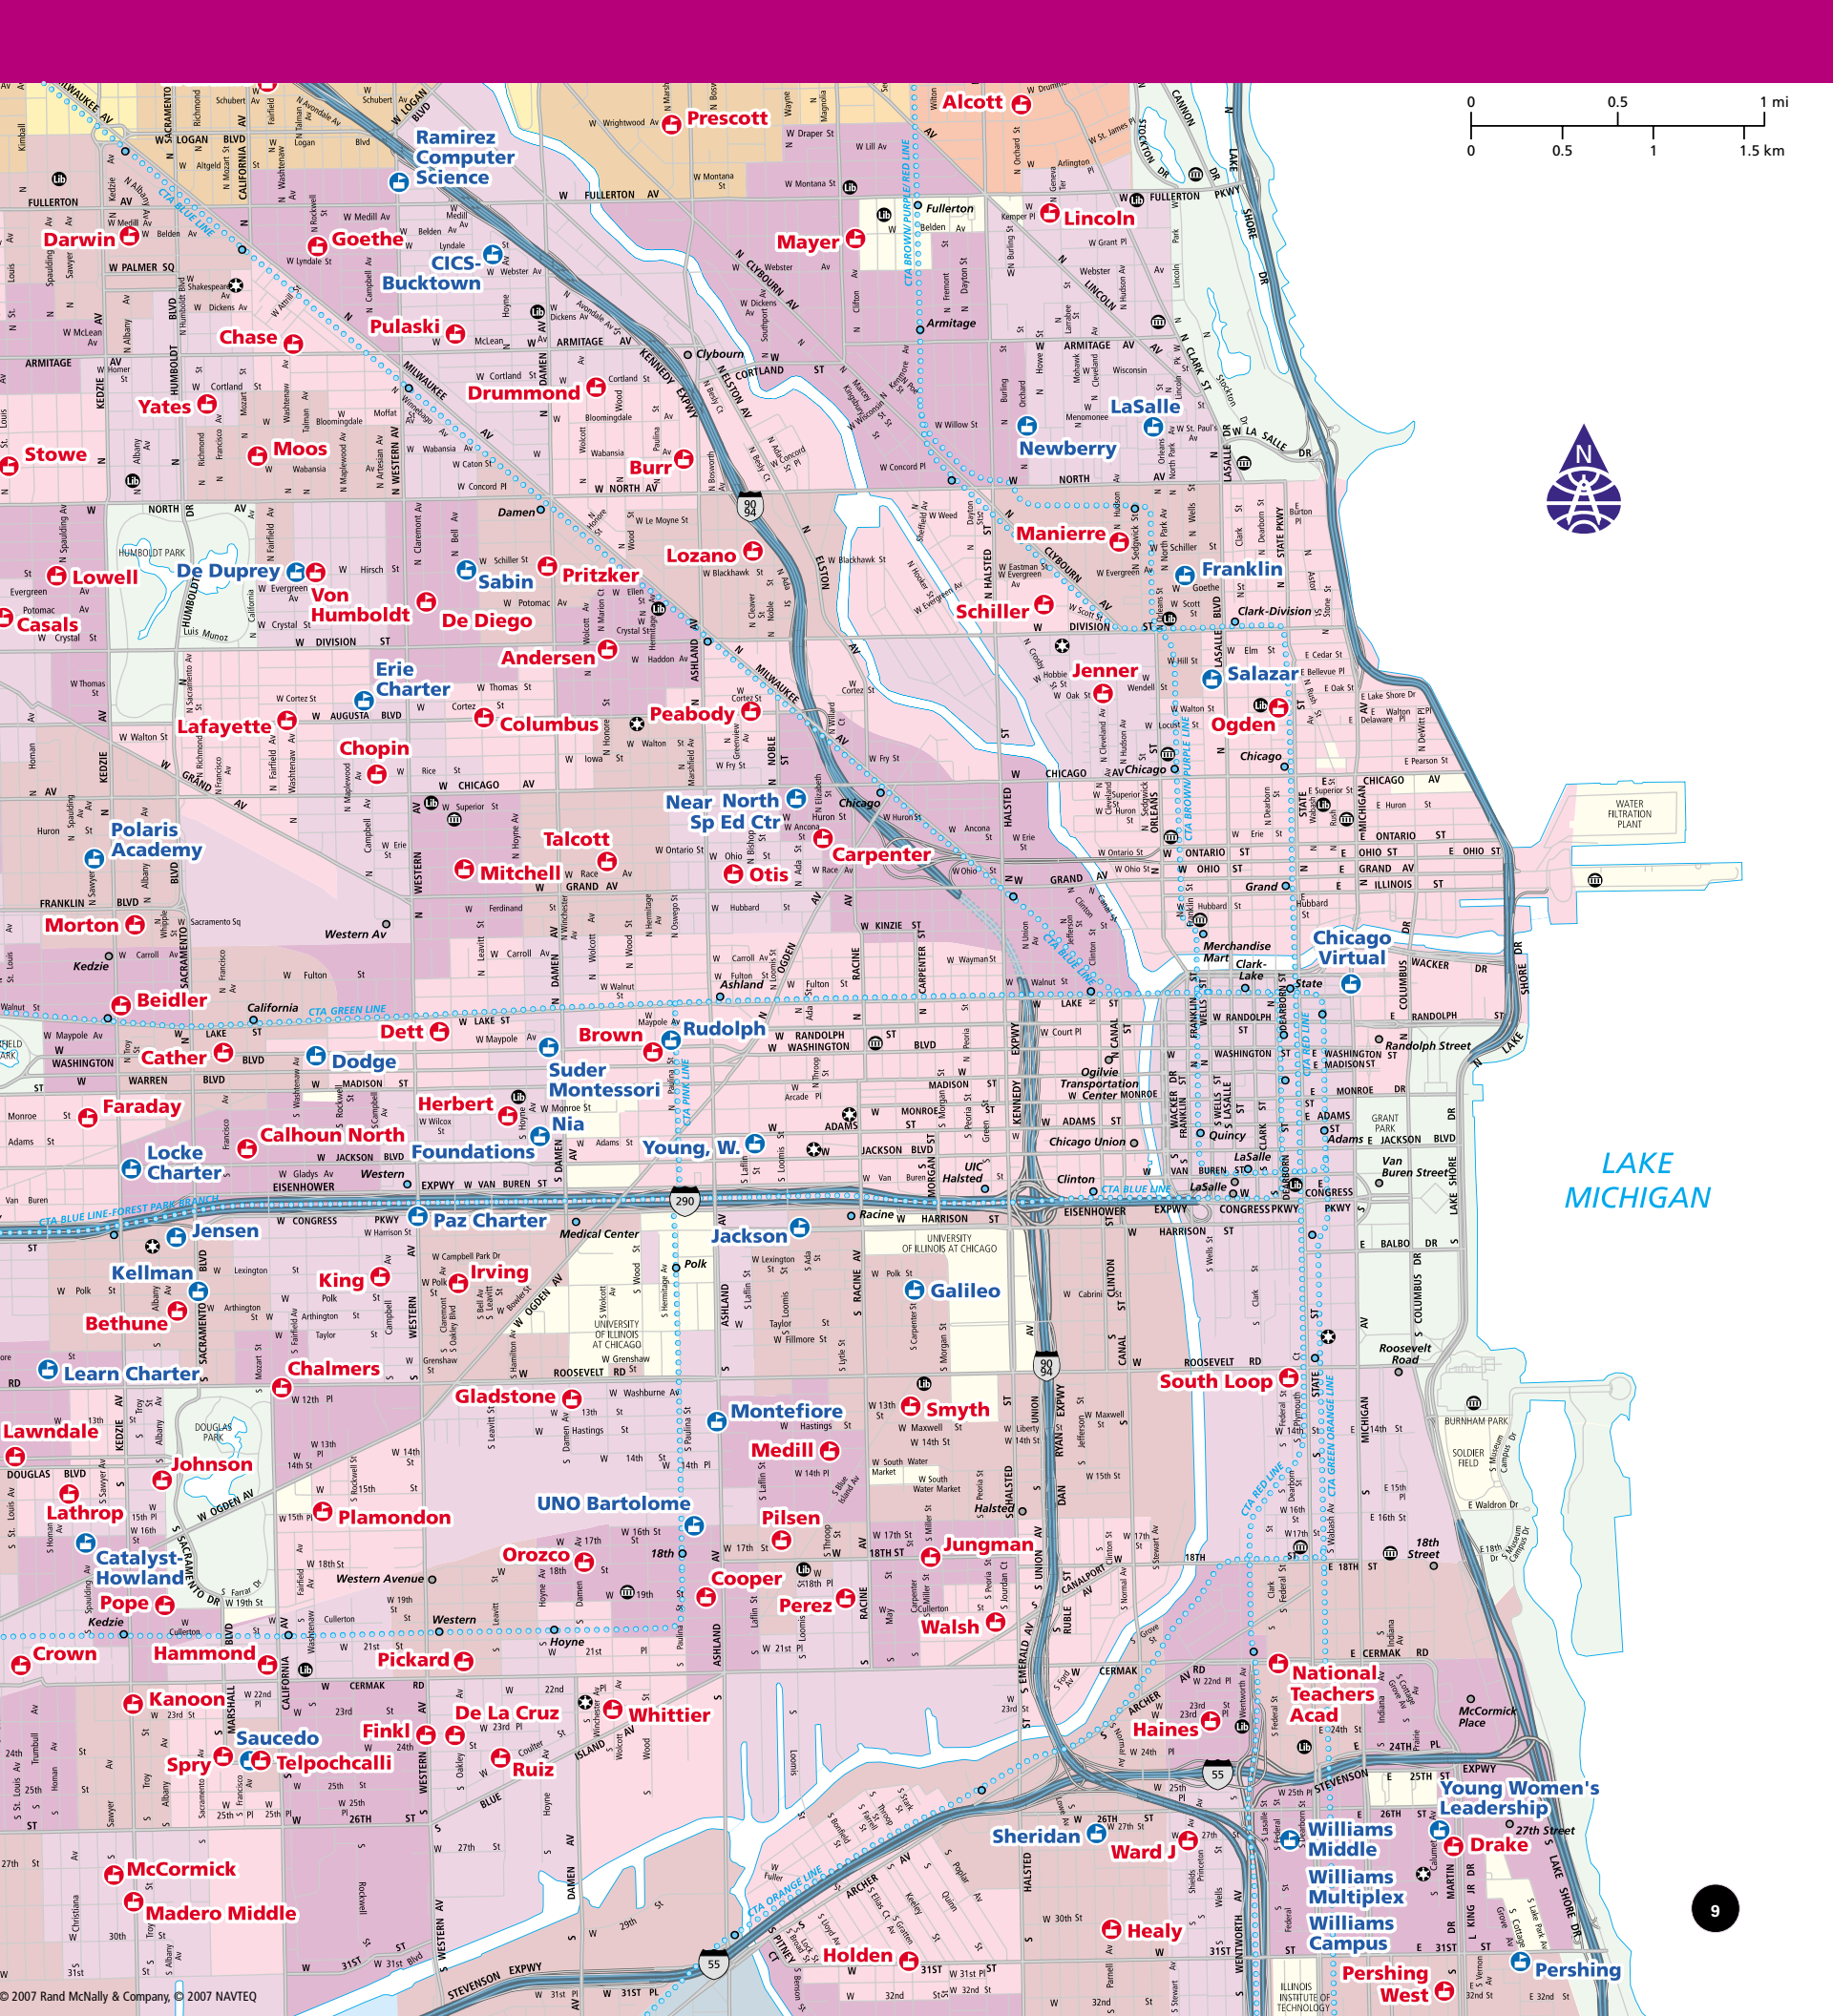

# Near North/West/Central

## Legend

-  Attendance area School, Magnet cluster School
-  Charter School, Classical School, Regional Gifted Center, Magnet School, Special Education School, Academic Center
-  Library
-  Law enforcement
-  CTA station
-  Transit line

LAKE MICHIGAN