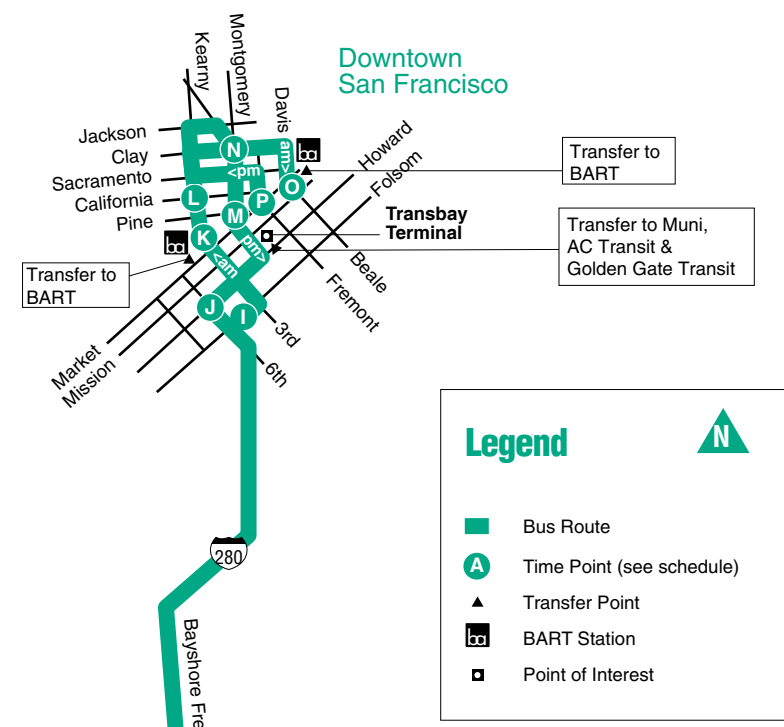

Fares

Single Fare*

Adult \$4.50
Age 18 - 64

Youth \$2.00
Age 17 and younger

Eligible Discount \$2.00
Age 65+, disabled & Medicare cardholder (proof of eligibility or identity required)

Children
One child (age 4 and younger) rides free with each adult or eligible discount farepaying passenger. Additional children subject to youth fare.

samTrans

Express Service

- San Francisco**
 - Financial District
- San Mateo**
- Foster City**
 - Civic Center
 - Beach Park Shop. Ctr.
 - Post Office

Effective 12/21/08
Information
1-800-660-4287
www.samtrans.com

Route FX

How to Use this Timetable:

Locate the time point (A) on the map prior to where you want to board the bus. Not all bus stops are shown. Find the same time point on the schedule. The departure and arrival times are listed under each time point. To plan your trip, use this timetable with the SamTrans System Map, which shows where all routes operate. Trip-planning assistance is available by calling SamTrans.

San Francisco Stops Restriction

SamTrans cannot pick up northbound passengers at San Francisco stops.

Southbound, passengers boarding in San Francisco may not disembark in San Francisco.