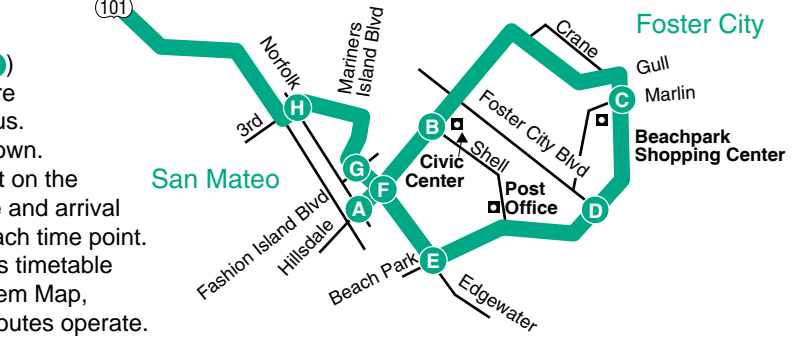

*** Discounted tokens and monthly passes available for purchase**

SamTrans has fare arrangements with connecting transit districts. Call SamTrans Customer Service Center for details.

SamTrans Information
Llame para información sobre SamTrans
1-800-660-4287
(TTY Only) 650-508-6448
www.samtrans.com

samTrans

Express Service

- San Francisco**
 - Financial District
- San Mateo**
- Foster City**
 - Civic Center
 - Beach Park Shop. Ctr.
 - Post Office

Effective 12/21/08
Information
1-800-660-4287
www.samtrans.com

Route FX

How to Use this Timetable:

Locate the time point (A) on the map prior to where you want to board the bus. Not all bus stops are shown. Find the same time point on the schedule. The departure and arrival times are listed under each time point. To plan your trip, use this timetable with the SamTrans System Map, which shows where all routes operate. Trip-planning assistance is available by calling SamTrans.

San Francisco Stops Restriction

SamTrans cannot pick up northbound passengers at San Francisco stops.

Southbound, passengers boarding in San Francisco may not disembark in San Francisco.