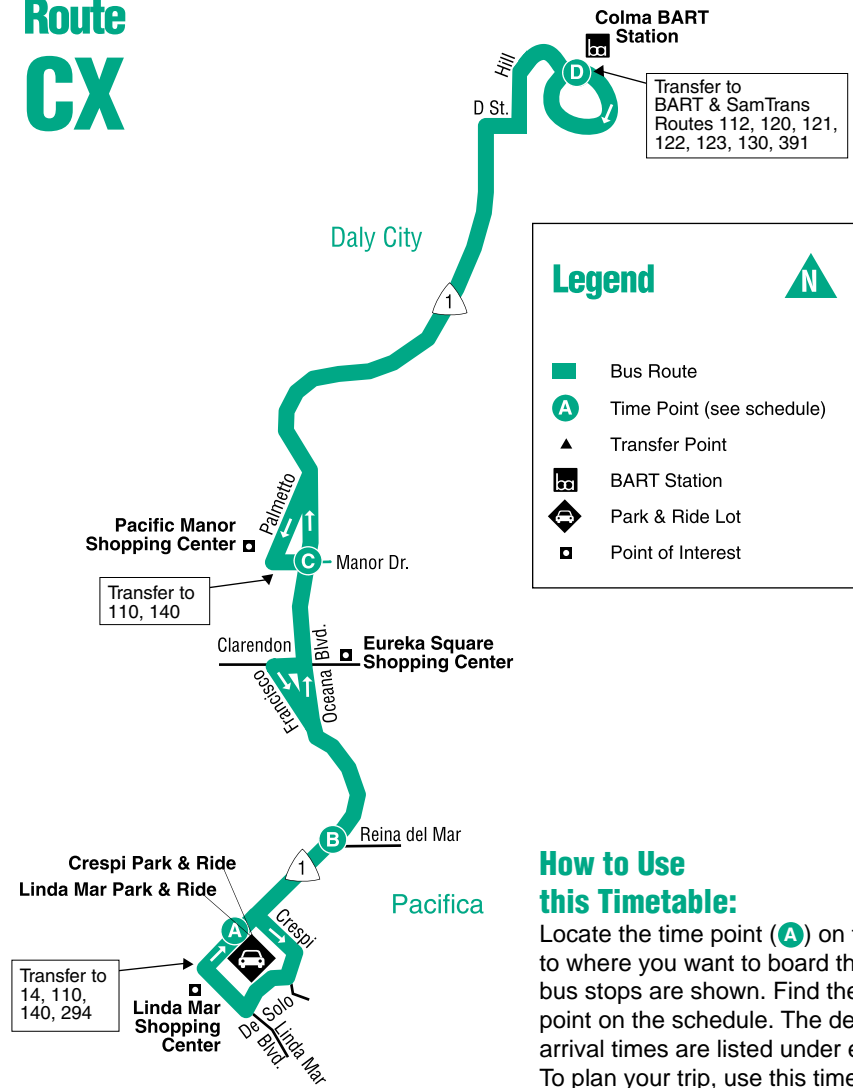

samTrans

Express Service

- Colma**
- BART
- Pacifica**
- Pacific Manor Shop. Ctr.
 - Eureka Square Shop. Ctr.
 - Linda Mar Shop. Ctr.
 - Linda Mar Park & Ride
 - Crespi Park & Ride

Effective 2/1/09
Information
1-800-660-4287
www.samtrans.com

Route CX

Legend

- Bus Route
- Time Point (see schedule)
- Transfer Point
- BART Station
- Park & Ride Lot
- Point of Interest

How to Use this Timetable:
Locate the time point (A) on the map prior to where you want to board the bus. Not all bus stops are shown. Find the same time point on the schedule. The departure and arrival times are listed under each time point. To plan your trip, use this timetable with the SamTrans System Map, which shows where all routes operate. Trip-planning assistance is available by calling SamTrans.

Weekdays to Colma BART

Weekdays to Pacifica

Linda Mar
Park & Ride

Highway 1/
Reina del Mar

Oceanal/
Manor

Colma
BART

Colma
BART

Palmetto/
W. Manor

Highway 1/
Reina del Mar

Linda Mar
Park & Ride

A

B

C

D

5:55
6:30
6:45
7:00
7:20

5:59
6:34
6:49
7:04
7:24