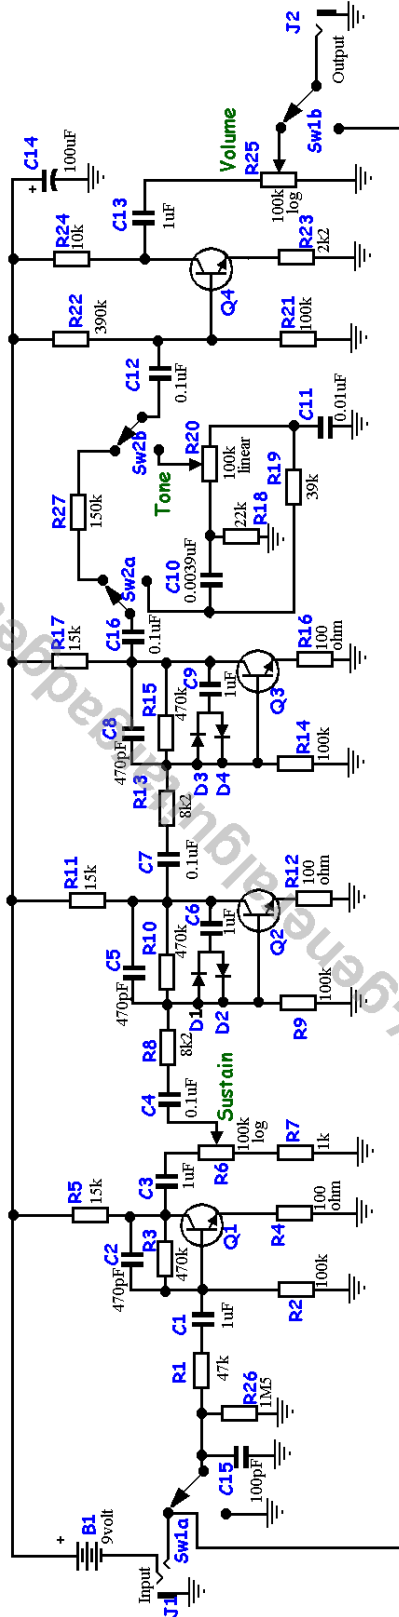

BMP (Big Muff Pi™ Replica) 80's Tone Control Bypass Version

Version 2007September8

Copyright 2007 JD Sleep

Permission refused for posting/serving this file from any site other than www.generalguitargadgets.com Trademarks are property of their owners

Big Muff Pi Later Version with Tone Bypass

R26, C14 & C15 - Are not original parts and are optional
Q1, Q2, Q3 & Q4 - 2N5088 or similar
D1, D2, D3 & D4 - 1N4148 or 1N914