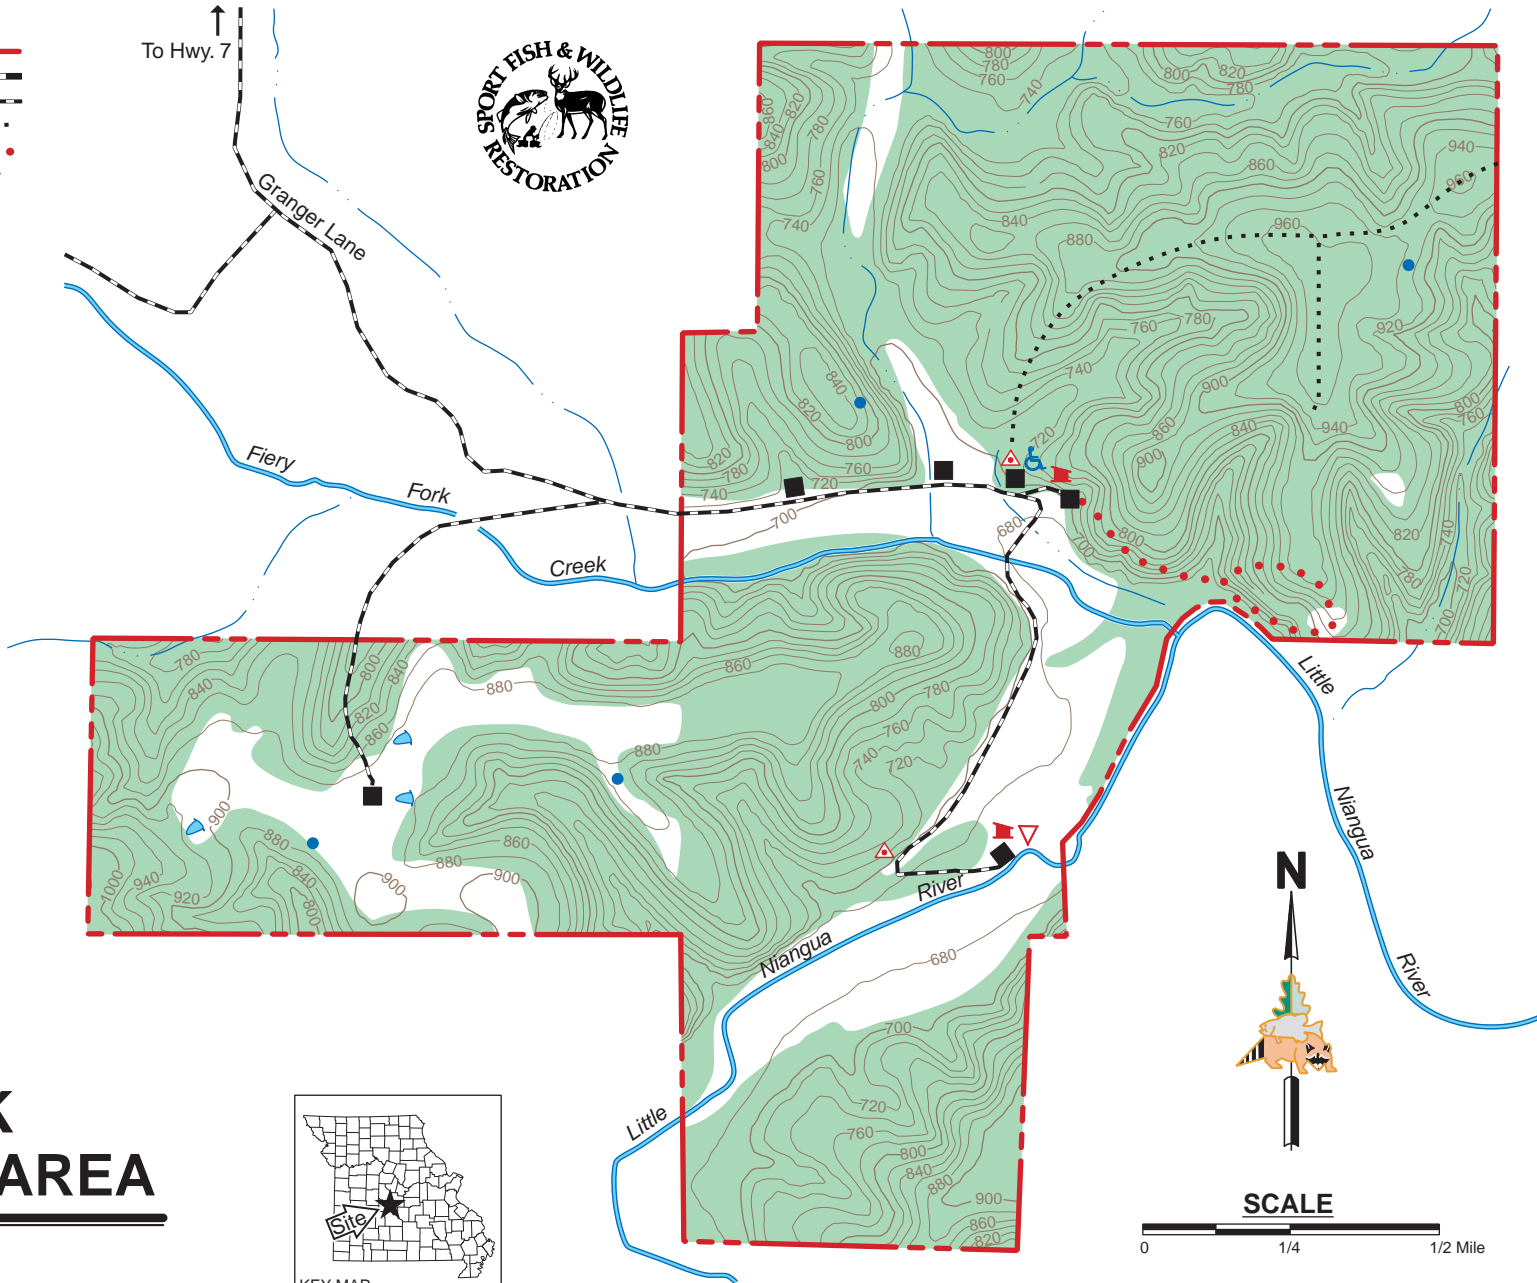

LEGEND

- Boundary
- Paved Road
- Gravel Road
- Area Access Trail
- Hiking Trail
- Drainage
- Parking lot
- Pond
- Wildlife Water Hole
- Forest
- Topography
- Primitive Camping Area
- Privy
- River Access
- Disabled Accessible

VICINITY MAP

FIERY FORK CONSERVATION AREA

**CAMDEN COUNTY
1,609 ACRES**