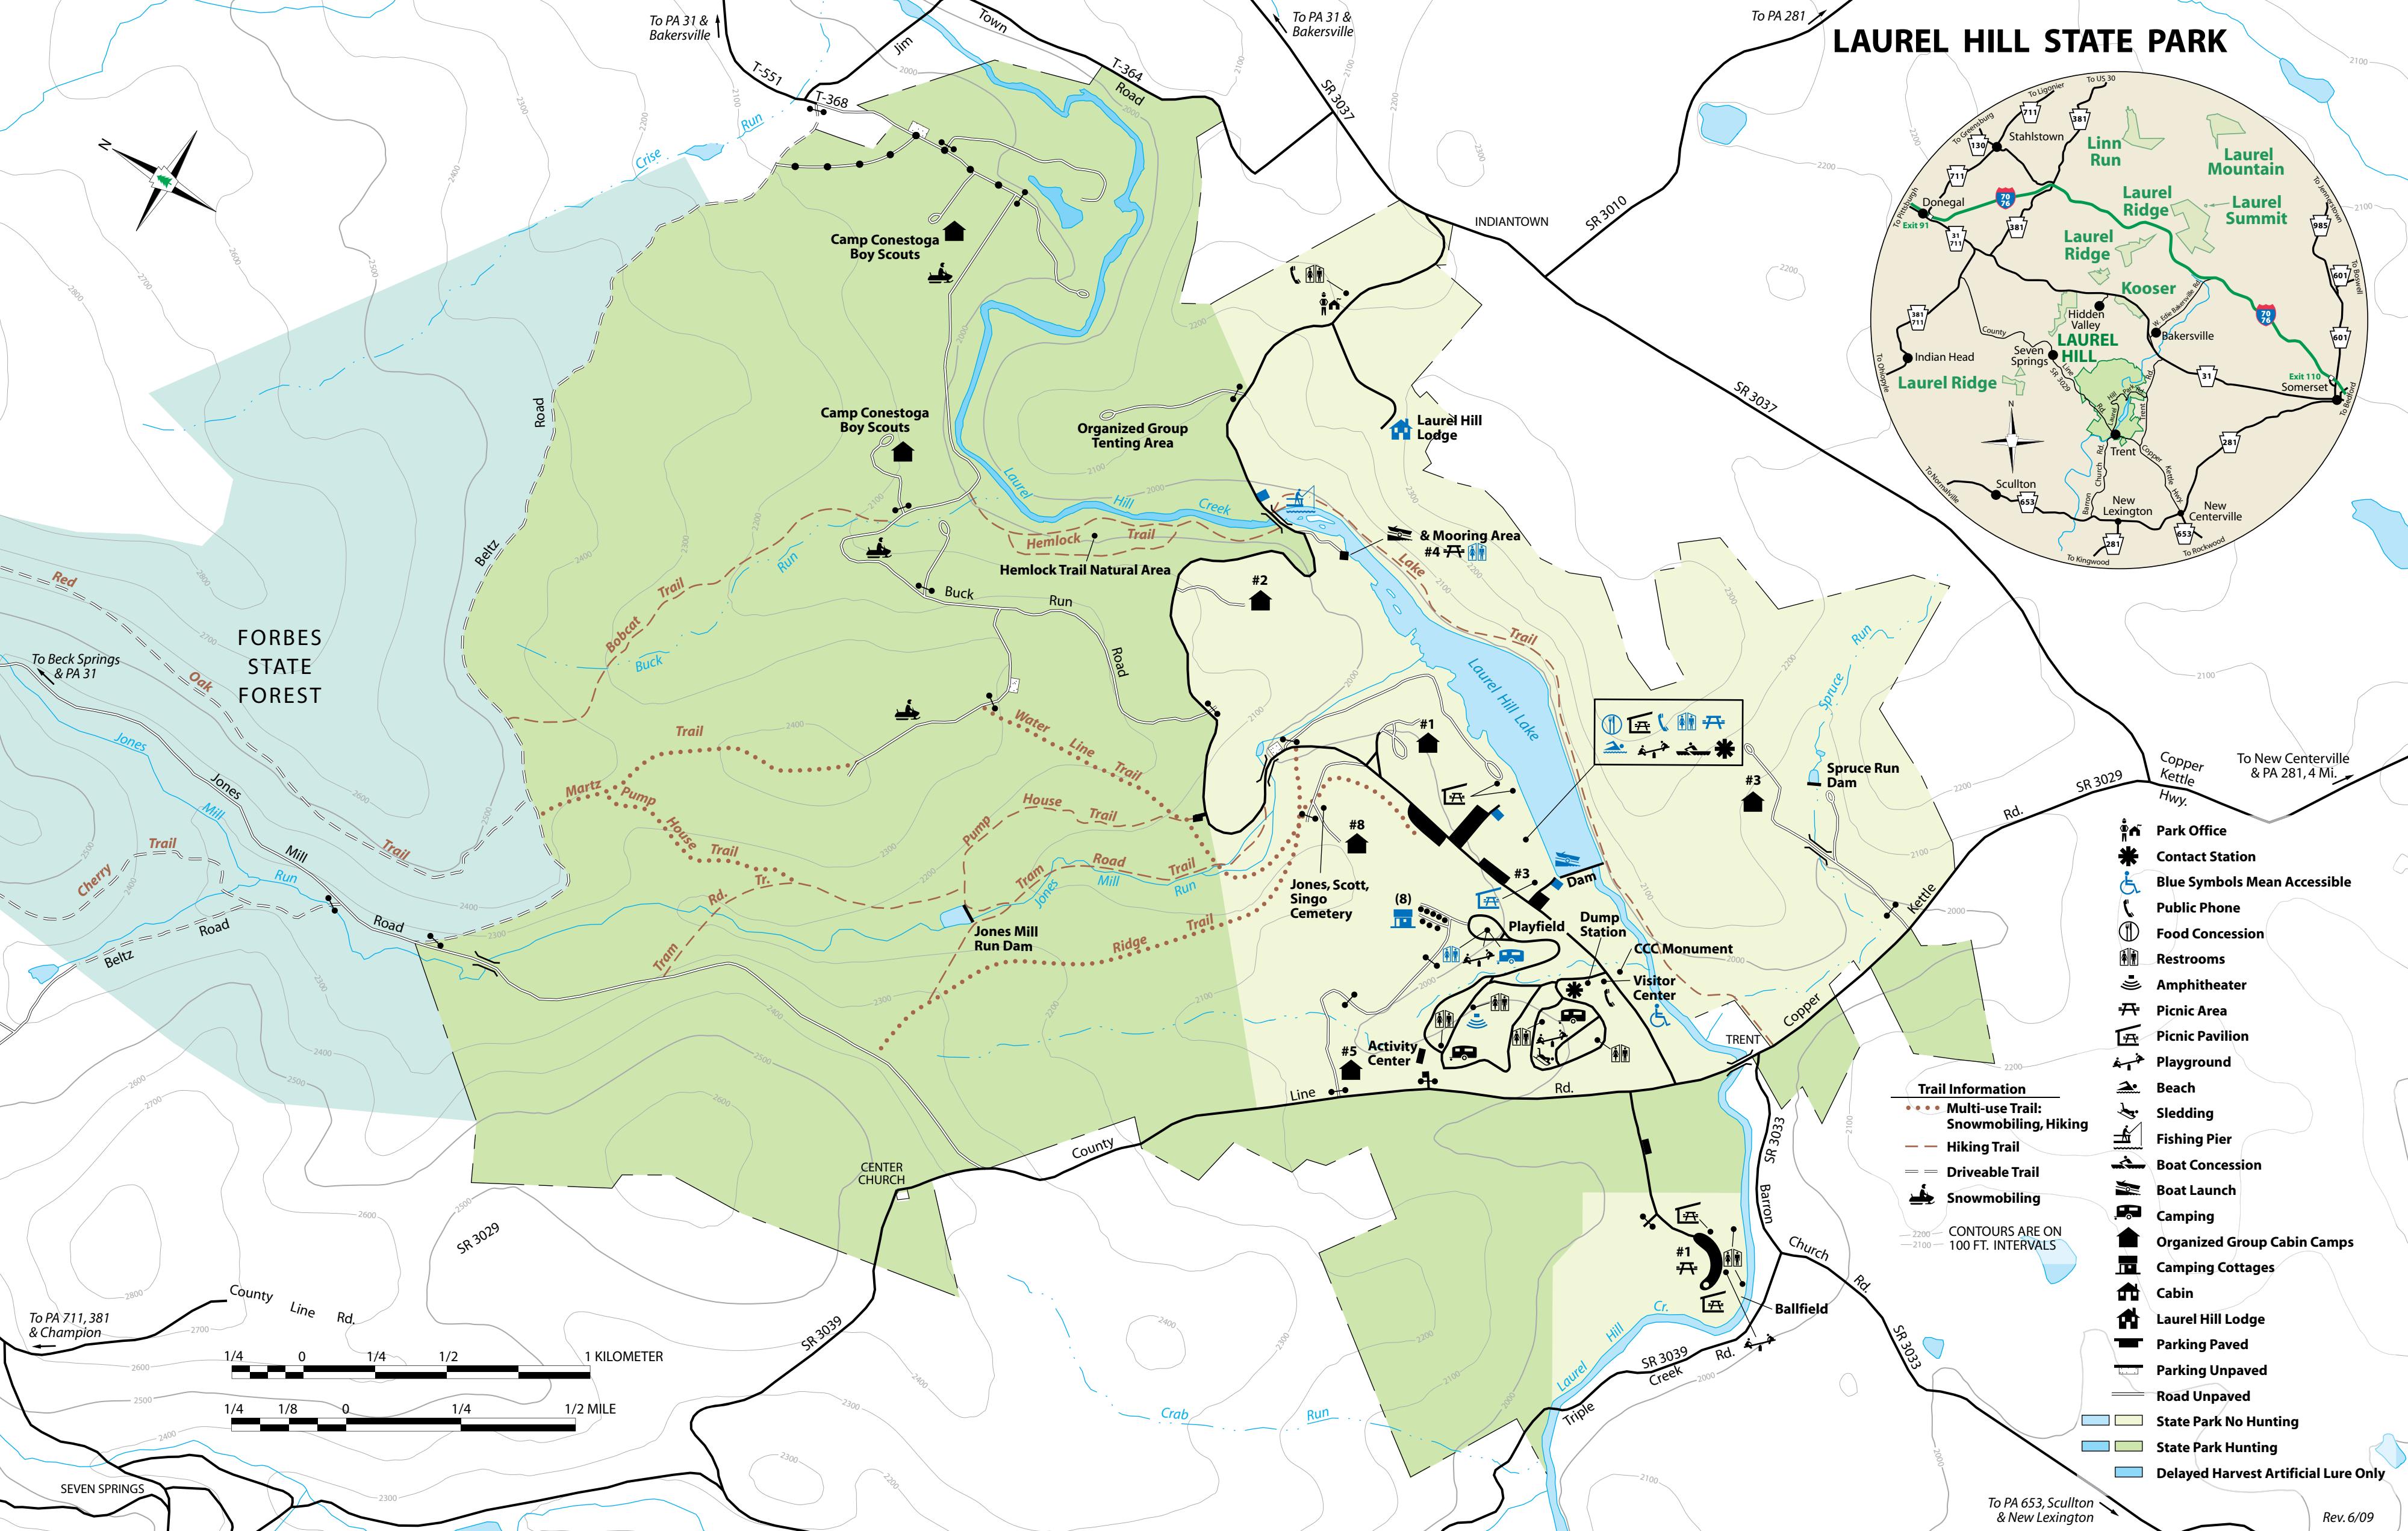

LAUREL HILL STATE PARK

FORBES STATE FOREST

- Park Office
- Contact Station
- Blue Symbols Mean Accessible
- Public Phone
- Food Concession
- Restrooms
- Amphitheater
- Picnic Area
- Picnic Pavilion
- Playground
- Beach
- Sledding
- Fishing Pier
- Boat Concession
- Boat Launch
- Camping
- Organized Group Cabin Camps
- Camping Cottages
- Cabin
- Laurel Hill Lodge
- Parking Paved
- Parking Unpaved
- Road Unpaved
- State Park No Hunting
- State Park Hunting
- Delayed Harvest Artificial Lure Only

- Trail Information**
- Multi-use Trail: Snowmobiling, Hiking
 - Hiking Trail
 - Driveable Trail
 - Snowmobiling
- CONTOURS ARE ON 100 FT. INTERVALS