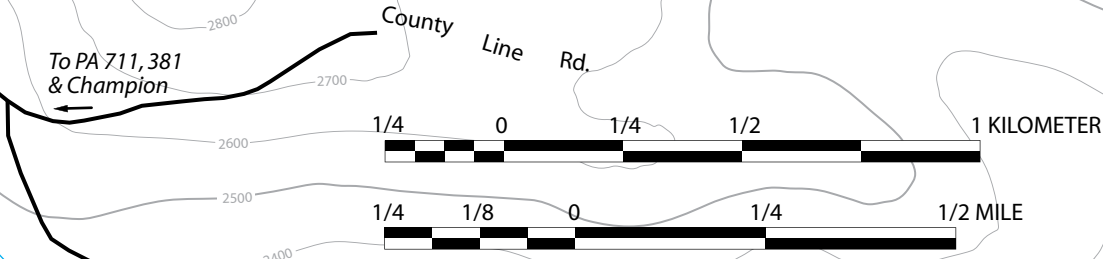

LAUREL HILL STATE PARK

FORBES STATE FOREST

- Park Office
- Contact Station
- Blue Symbols Mean Accessible
- Public Phone
- Food Concession
- Restrooms
- Amphitheater
- Picnic Area
- Picnic Pavilion
- Playground
- Beach
- Sledding
- Fishing Pier
- Boat Concession
- Boat Launch
- Camping
- Organized Group Cabin Camps
- Camping Cottages
- Cabin
- Laurel Hill Lodge
- Parking Paved
- Parking Unpaved
- Road Unpaved
- State Park No Hunting
- State Park Hunting
- Delayed Harvest Artificial Lure Only

- Trail Information**
- Multi-use Trail: Snowmobiling, Hiking
 - Hiking Trail
 - Driveable Trail
 - Snowmobiling
- CONTOURS ARE ON 100 FT. INTERVALS