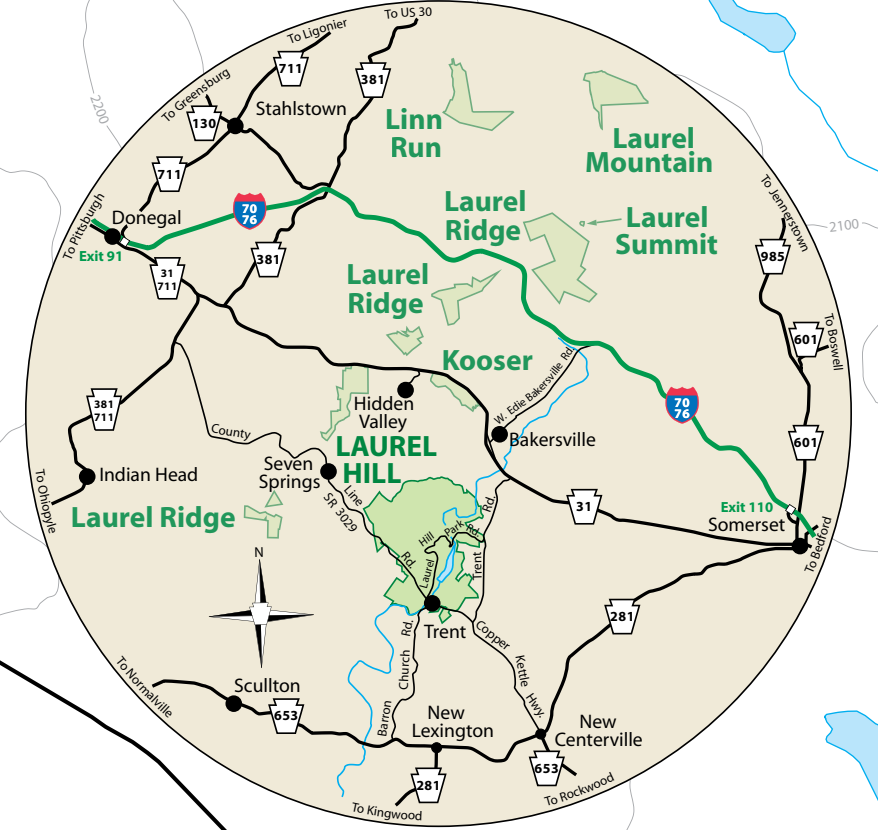

LAUREL HILL STATE PARK

FORBES STATE FOREST

- Park Office
- Contact Station
- Blue Symbols Mean Accessible
- Public Phone
- Food Concession
- Restrooms
- Amphitheater
- Picnic Area
- Picnic Pavilion
- Playground
- Beach
- Sledding
- Fishing Pier
- Boat Concession
- Boat Launch
- Camping
- Organized Group Cabin Camps
- Camping Cottages
- Cabin
- Laurel Hill Lodge
- Parking Paved
- Parking Unpaved
- Road Unpaved
- State Park No Hunting
- State Park Hunting
- Delayed Harvest Artificial Lure Only

- Trail Information**
- Multi-use Trail: Snowmobiling, Hiking
 - Hiking Trail
 - Driveable Trail
 - Snowmobiling
- CONTOURS ARE ON 100 FT. INTERVALS