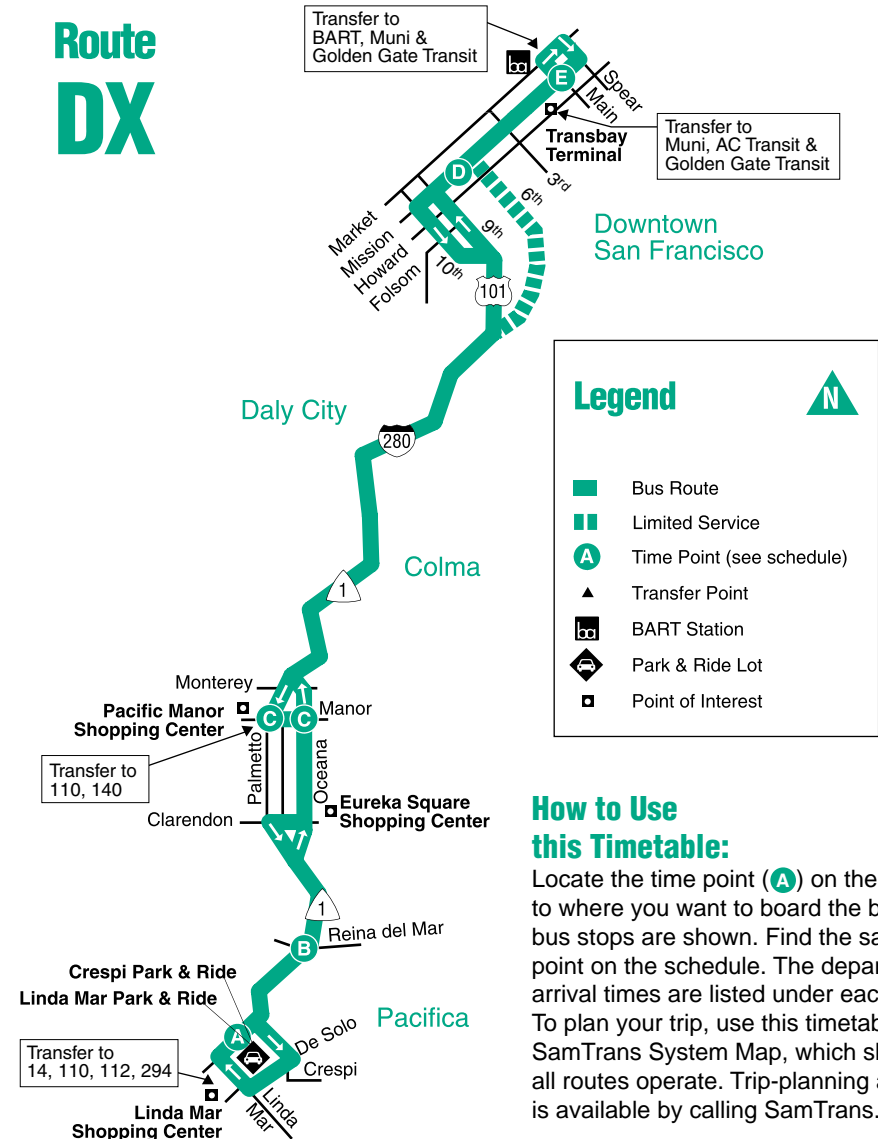

www.samtrans.com

Pacifica

- Linda Mar Park & Ride
- Linda Mar Shop. Ctr.
- Crespi Park & Ride
- Eureka Square Shop. Ctr.
- Pacific Manor Shop. Ctr.

San Francisco

- South of Market, 7th/Mission
- Transbay Terminal

Effective 2/1/09

Information
1-800-660-4287
www.samtrans.com

Route DX

Weekdays to San Francisco

Linda Mar
Park & Ride

Highway 1/
Reina del Mar

Oceanal/
Manor

Mission 7th,
San Francisco

Spear/Market,
San Francisco

A	B	C	D	E
5:50	5:54	6:02	6:24	6:32
6:15 +	6:19 +	6:27 +	—	6:55 +
6:35	6:39	6:47	7:09	7:17
6:50 +	6:54 +	7:02 +	—	7:30 +
7:05	7:09	7:17	7:39	7:47
7:20	7:24	7:32	7:59	8:07
7:45	7:49	7:57	8:24	8:32

San Francisco Stops Restriction

SamTrans cannot pick up northbound passengers at San Francisco stops.

Southbound, passengers boarding in San Francisco may not disembark in San Francisco.