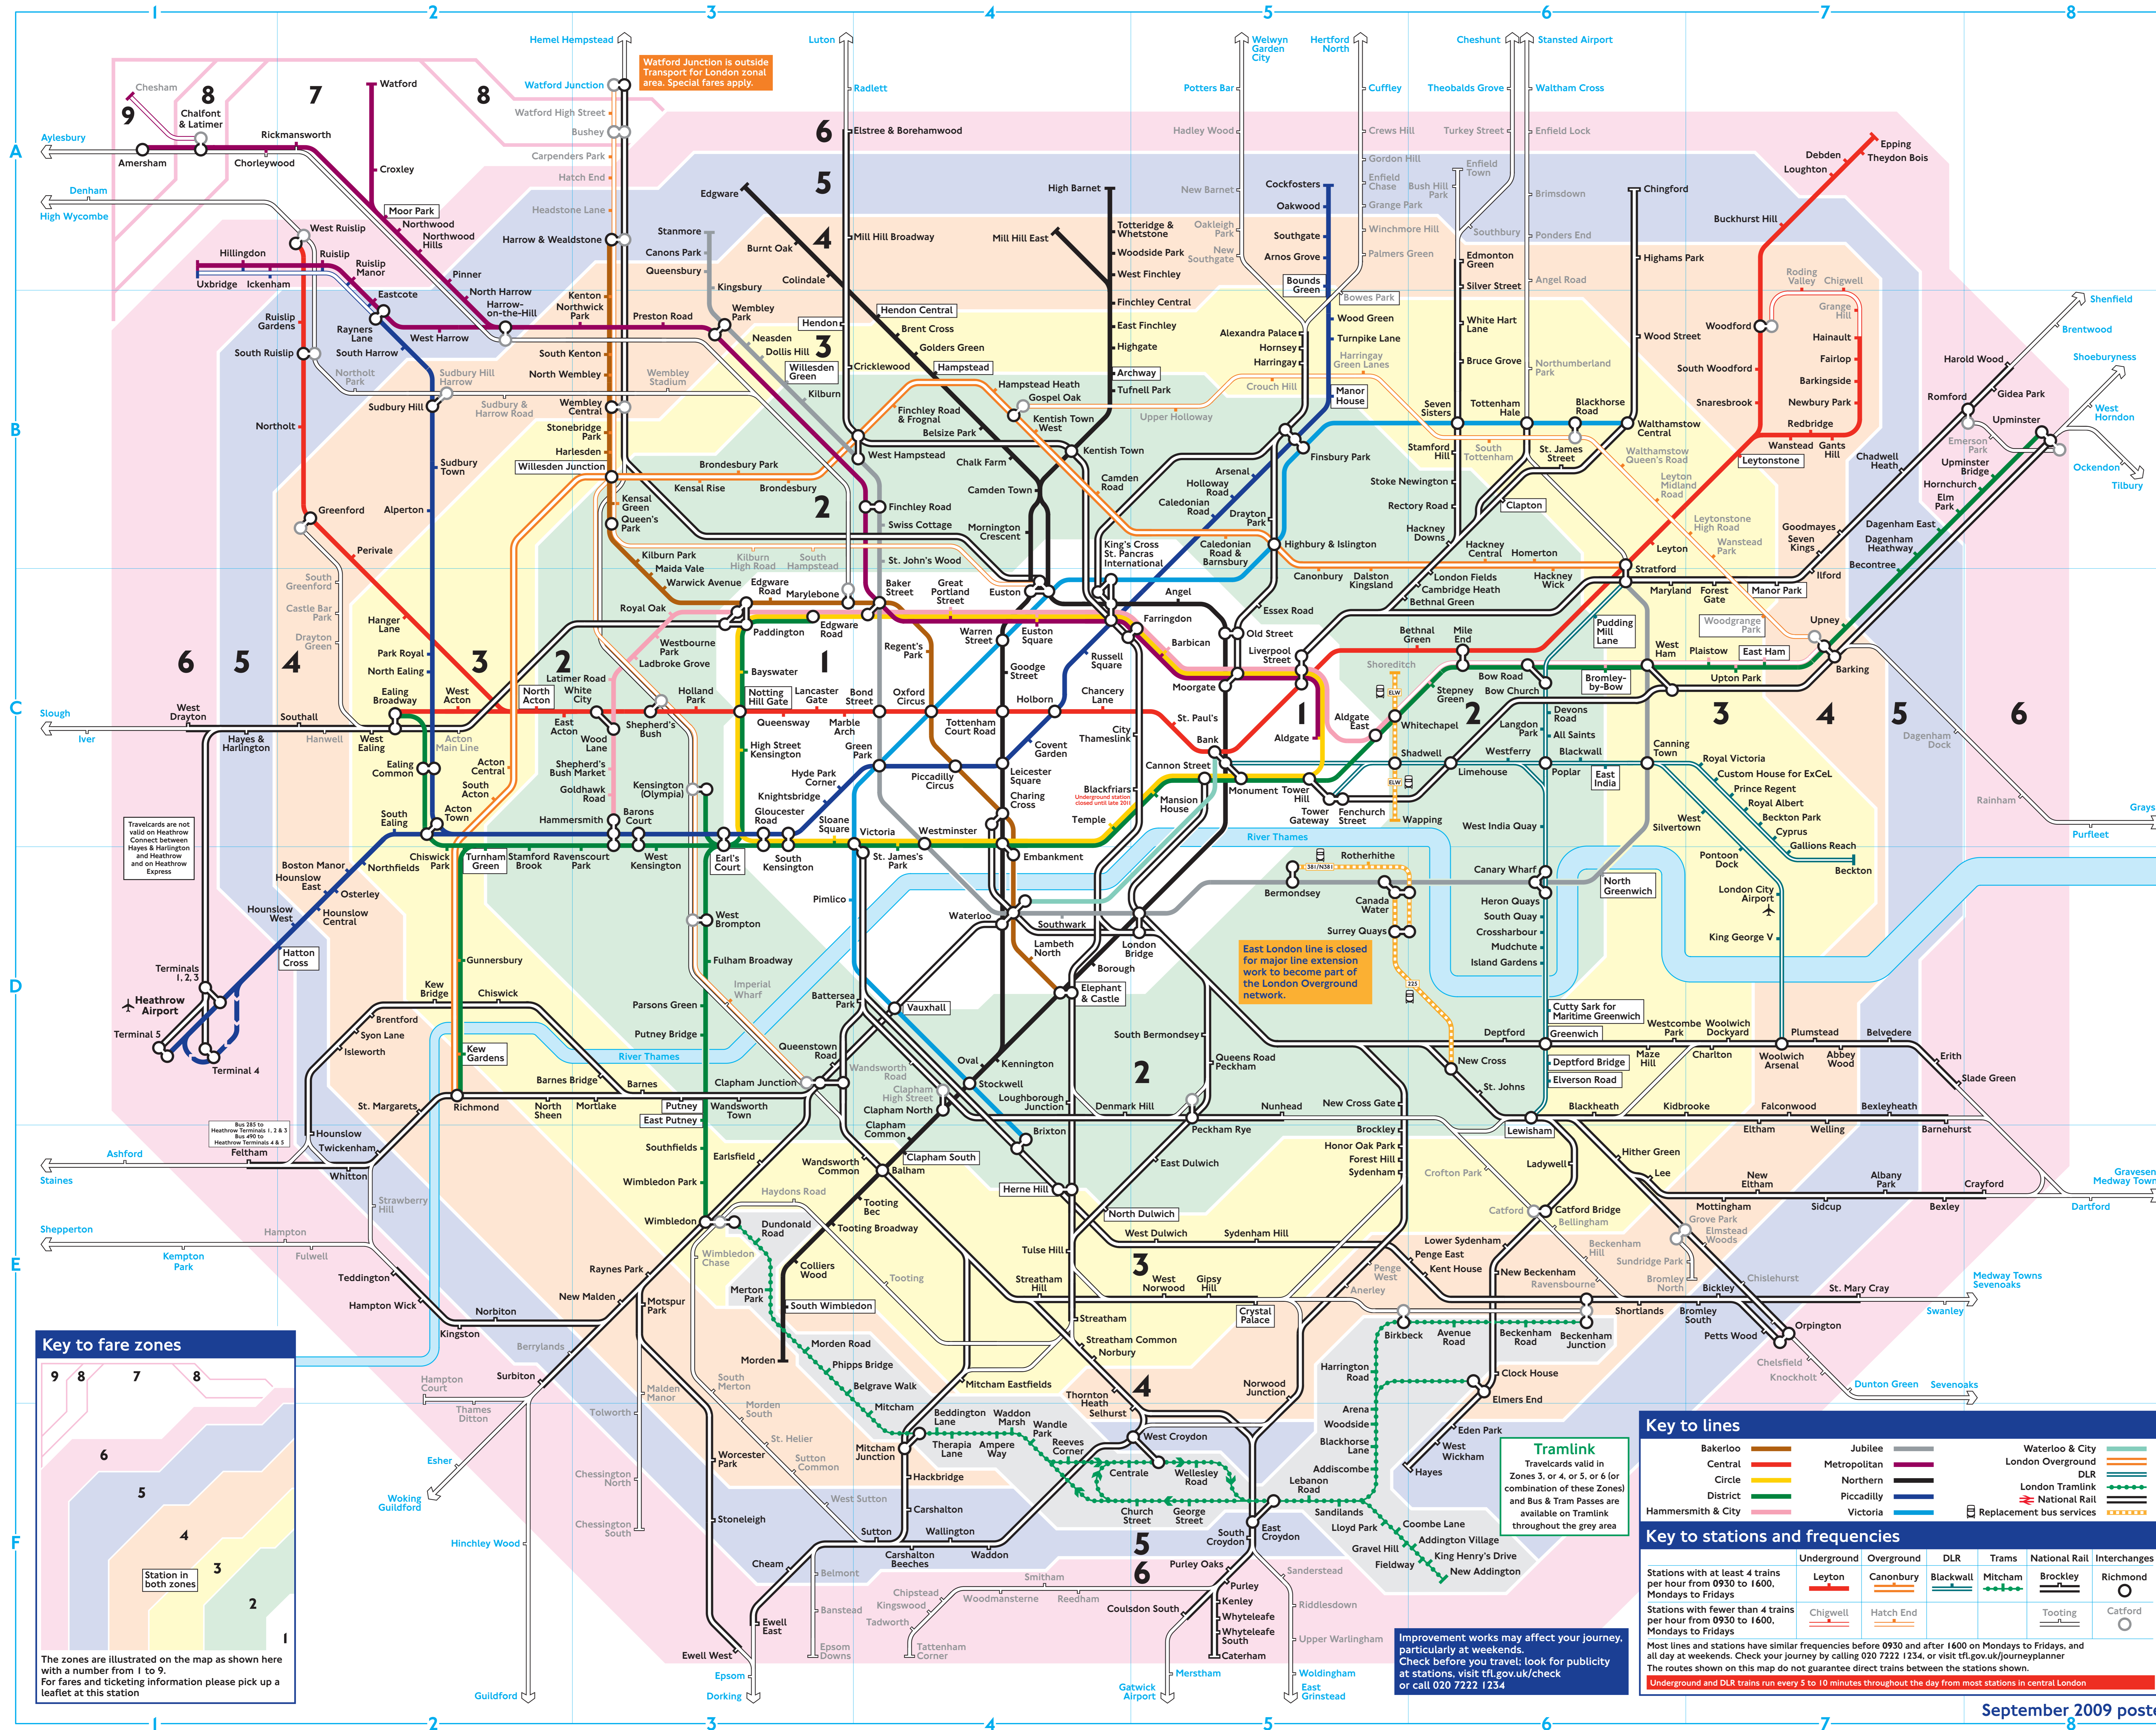

High frequency services

Index to stations shown on this map

Key to fare zones

9 8 7 6 5 4 3 2 1

The zones are illustrated on the map as shown here with a number from 1 to 9. For fares and ticketing information please pick up a leaflet at this station.

Key to lines

Bakerloo
Central
Circle
District
Hammersmith & City

Jubilee
Metropolitan
Northern
Piccadilly
Victoria

Waterloo & City
London Overground
DLR
National Rail
Replacement bus services

Key to stations and frequencies

Stations with at least 4 trains per hour from 0930 to 1600, Mondays to Fridays	Stations with fewer than 4 trains per hour from 0930 to 1600, Mondays to Fridays
Leighton, Cannonbury, Blackwall, Mitcham, Brockley, Richmond	Chigwell, Hatch End, Tooting, Catford

Most lines and stations have similar frequencies before 0930 and after 1600 on Mondays to Fridays, and all day at weekends. Check your journey by calling 020 7222 1234, or visit tfl.gov.uk/journeys. The routes shown on this map do not guarantee direct trains between the stations shown.

Underground and DLR trains run every 5 to 10 minutes throughout the day from most stations in central London.