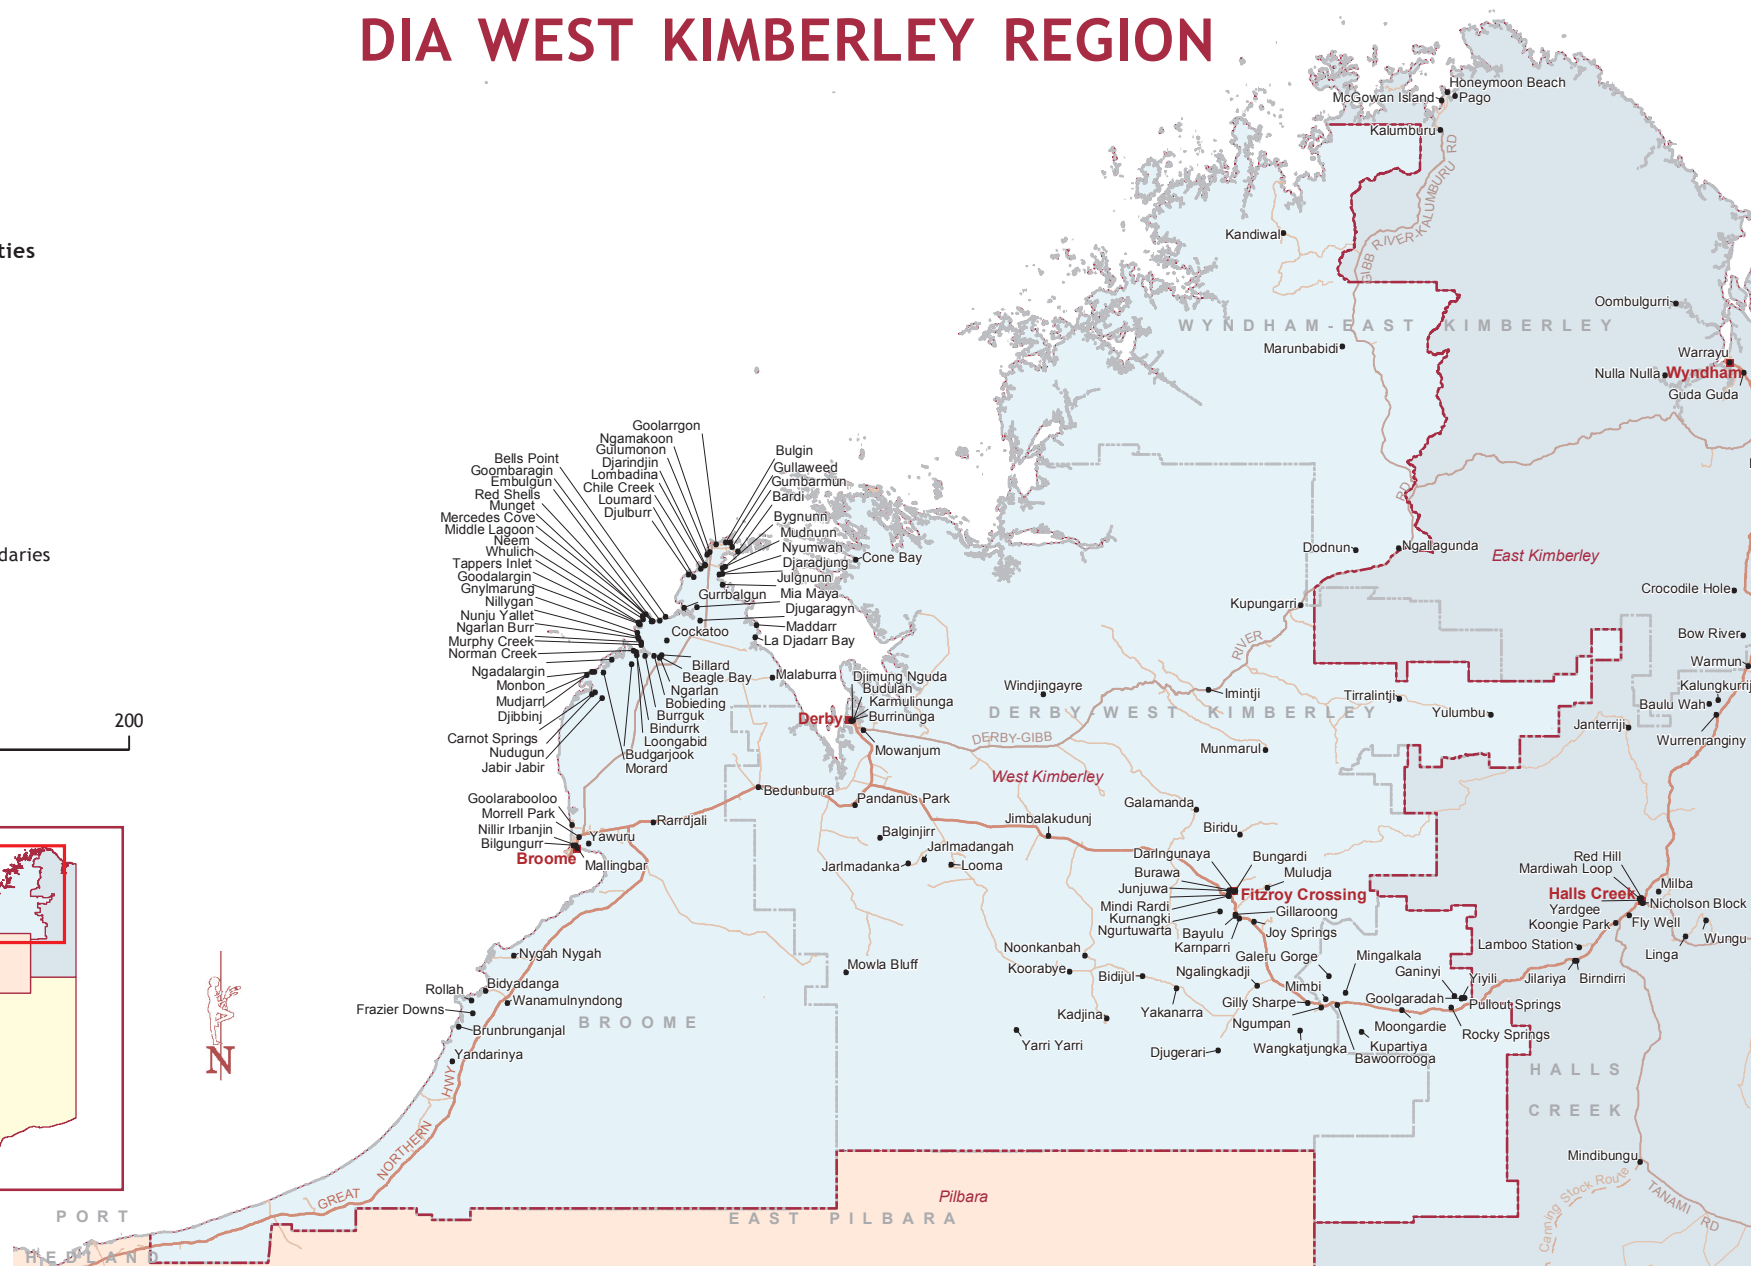

DIA WEST KIMBERLEY REGION

Legend

Aboriginal Communities

- Occupied

Roads

- Highway
- Major Road
- Minor Road

- Towns

- - - DIA Region boundaries

- LGA Boundaries

Based on Information provided by and with the permission of the Western Australian Land Information Authority (2009).
Aboriginal Communities © DIA May 2009