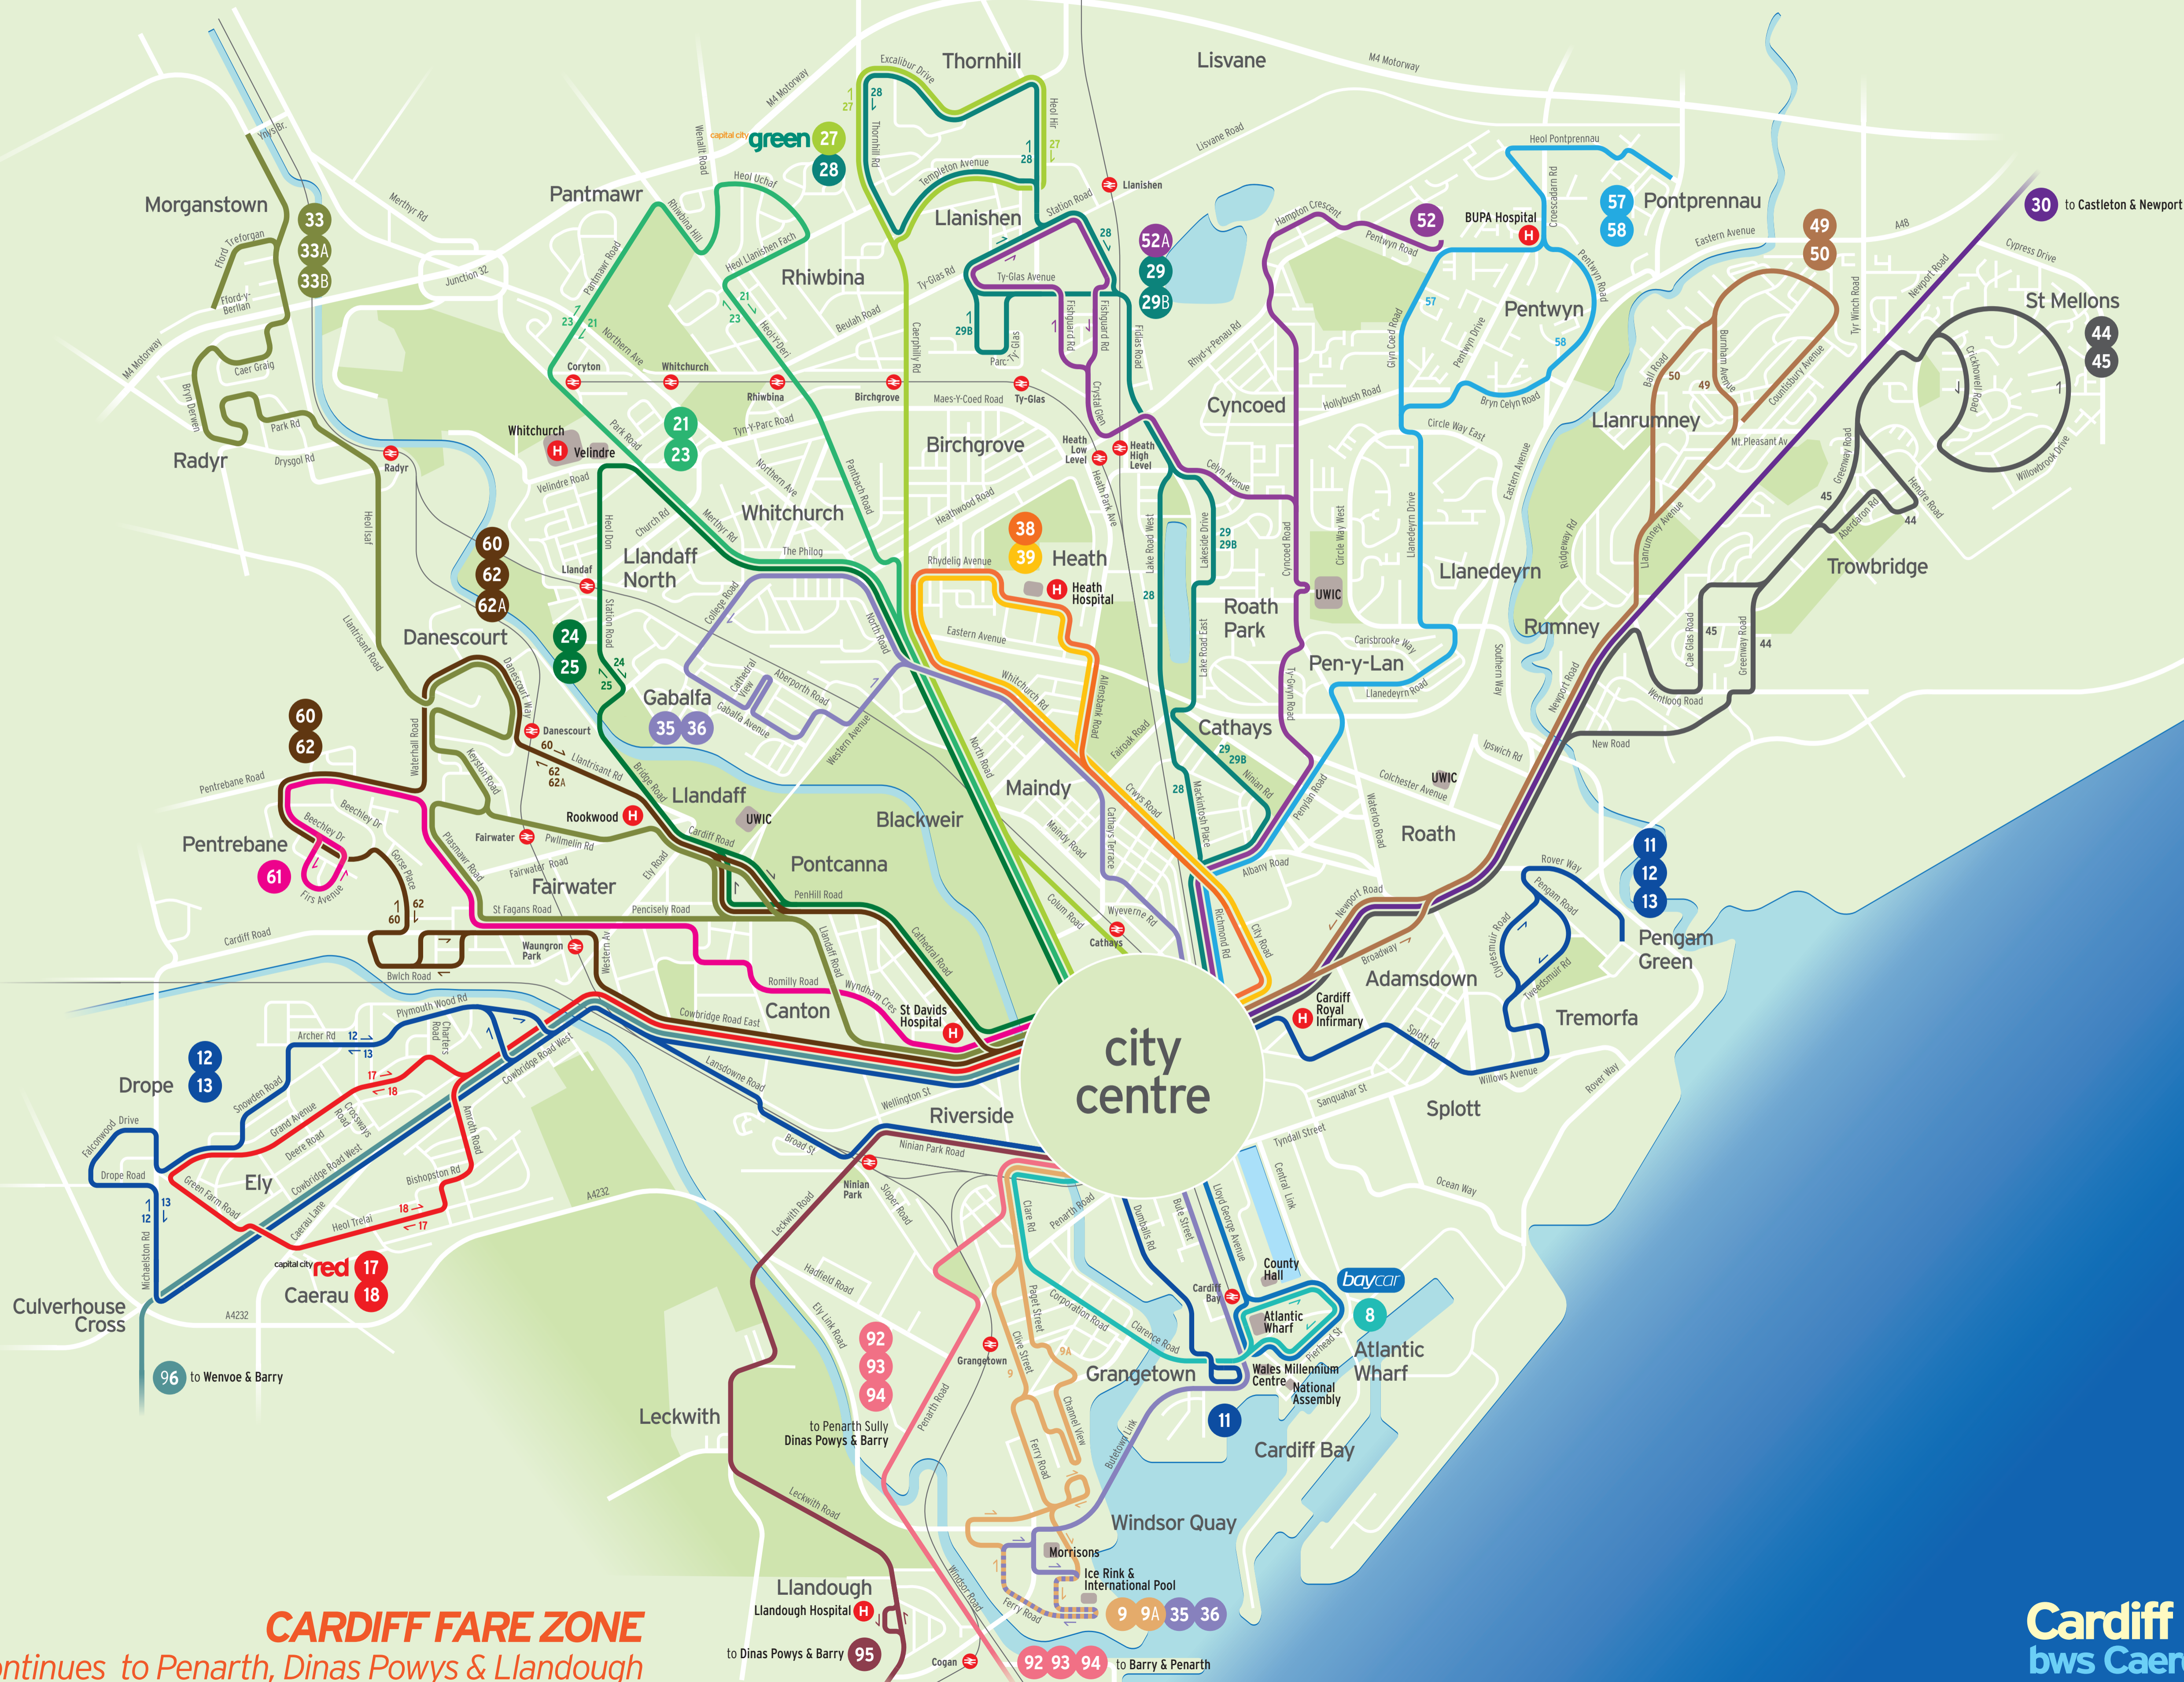

# Cardiff network map

**CARDIFF FARE ZONE**  
continues to Penarth, Dinas Powys & Llandough