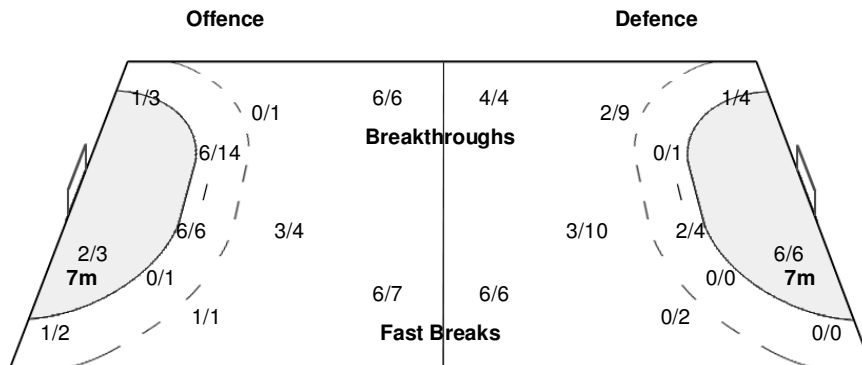

#### Team Goals / Shots

4/4	4/4	3/4
0/2	0/1	2/3
9/11	2/3	8/9

3-Missed 4-Post