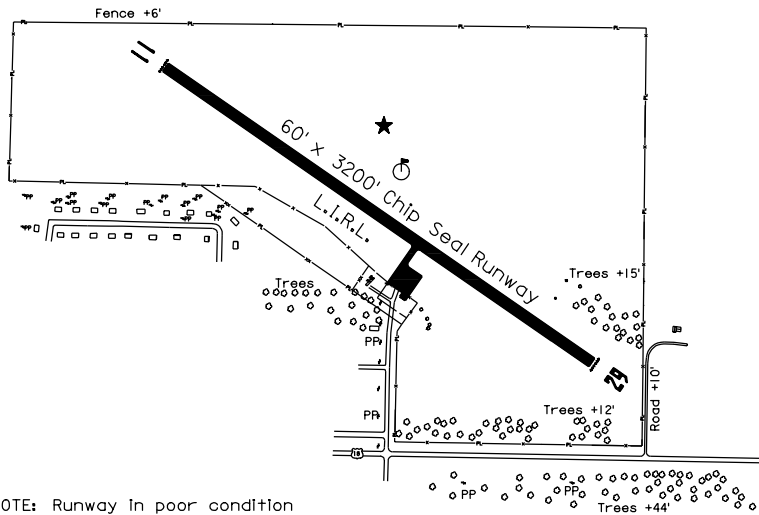

MISSION

Airport Ident ØV6  
MISSION SIOUX

### AIRPORT LOCATION

LAT. 43° 18' 20"  
LONG. 100° 37' 40"

### AIRPORT LAYOUT

NOTE: Runway in poor condition

0 500 1000 1500  
SCALE IN FEET