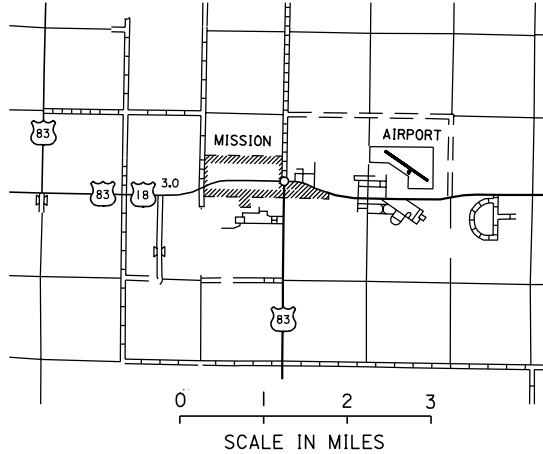

MISSION

Airport Ident ØV6  
MISSION SIOUX

### AIRPORT LOCATION

LAT. 43° 18' 20"  
LONG. 100° 37' 40"

### AIRPORT LAYOUT

NOTE: Runway in poor condition

0 500 1000 1500  
SCALE IN FEET