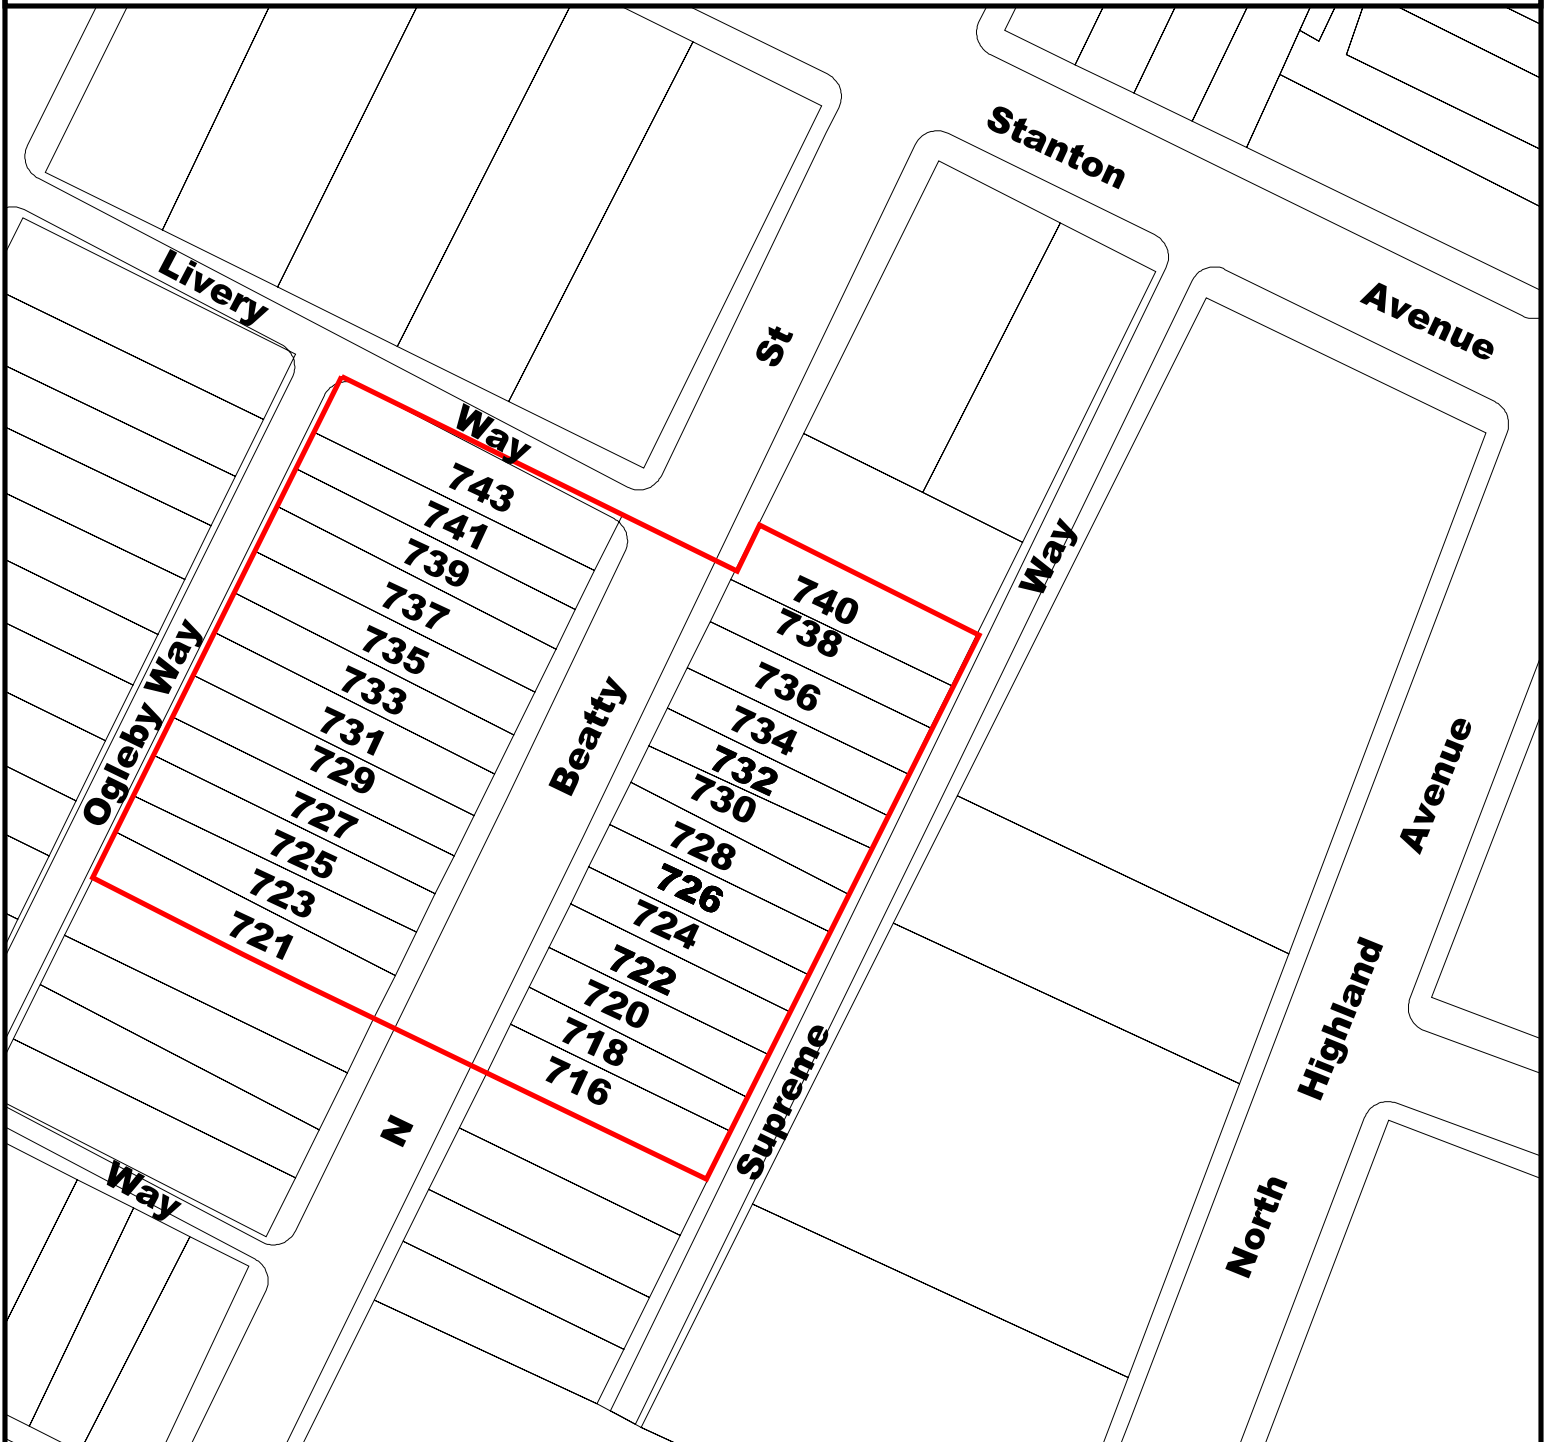

# Alpha Terrace

## National Register District/City Historic District

City Designated January, 1996    National Register Designated July, 1985

0    40    80    120    Feet

City Historic District &  
National Register District

Parcels