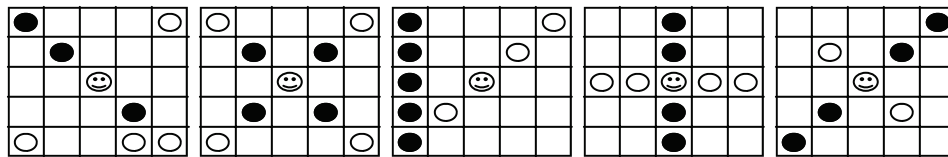

REFER TO CALENDARS FOR ADMISSION PRICES & REGULAR GAME PAYOUTS

Game 1 Game 2 Game 3 Game 4 Game 5

Game 6 Game 7 Game 8 Game 9 Game 10

Game 11 Game 12 Game 13 Game 14 Game 15

Game 16 Game 17 Game 18 Game 19 Game 20

Game 21 Game 22 Game 23 Game 24 Game 25

Game 26 Game 27 Game 28 Game 29 Game 30

Game 31

Admission Prices:
 9-on Package - \$15
 18-on Package - \$20
 3-on Book of Regulars - \$4

Electronic Machines:
 Snipe - \$30
 Bear - \$40
 Wolf - \$50
 Turtle - \$75