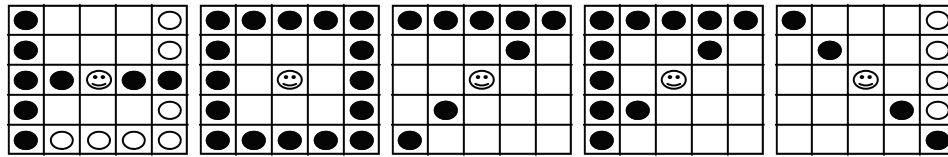

REFER TO CALENDARS FOR ADMISSION PRICES & REGULAR GAME PAYOUTS

Game 1 Game 2 Game 3 Game 4 Game 5

Game 6 Game 7 Game 8 Game 9 Game 10

Game 11 Game 12 Game 13 Game 14 Game 15

Game 16 Game 17 Game 18 Game 19 Game 20

Game 21 Game 22 Game 23 Game 24 Game 25

Game 26 Game 27 Game 28 Game 29 Game 30

Game 31

Admission Prices:
 9-on Package - \$15
 18-on Package - \$20
 3-on Book of Regulars - \$4

Electronic Machines:
 Snipe - \$30
 Bear - \$40
 Wolf - \$50
 Turtle - \$75