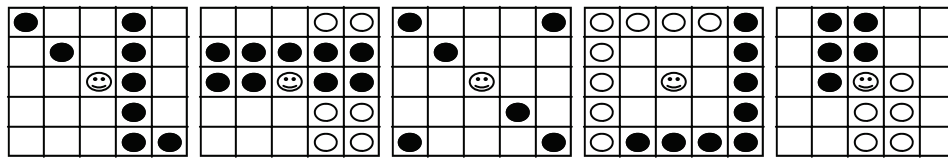

REFER TO CALENDARS FOR ADMISSION PRICES & REGULAR GAME PAYOUTS

Game 1 Game 2 Game 3 Game 4 Game 5

Game 6 Game 7 Game 8 Game 9 Game 10

Game 11 Game 12 Game 13 Game 14 Game 15

Game 16 Game 17 Game 18 Game 19 Game 20

Game 21 Game 22 Game 23 Game 24 Game 25

Game 26 Game 27 Game 28 Game 29 Game 30

Game 31

Admission Prices:
 9-on Package - \$15
 18-on Package - \$20
 3-on Book of Regulars - \$4

Electronic Machines:
 Snipe - \$30
 Bear - \$40
 Wolf - \$50
 Turtle - \$75