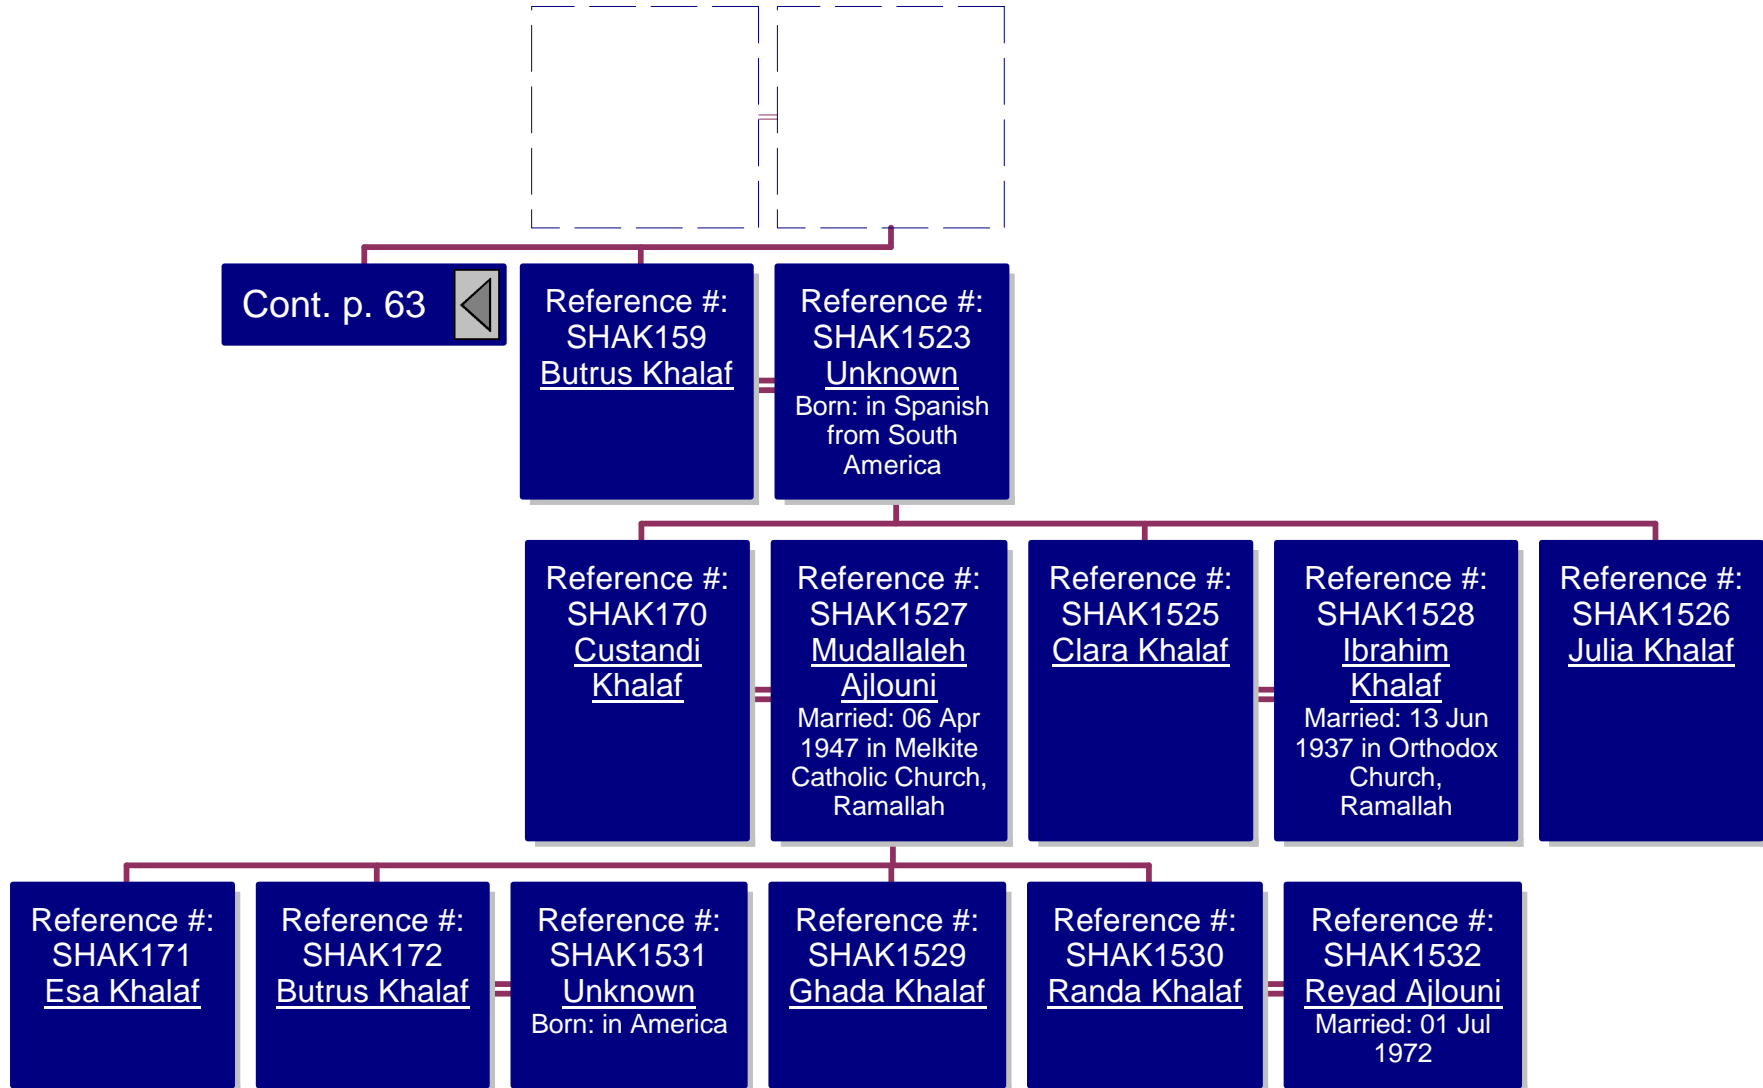

Descendants of Rashed Bin Saqger El-Haddaddeen Al-Ghassani