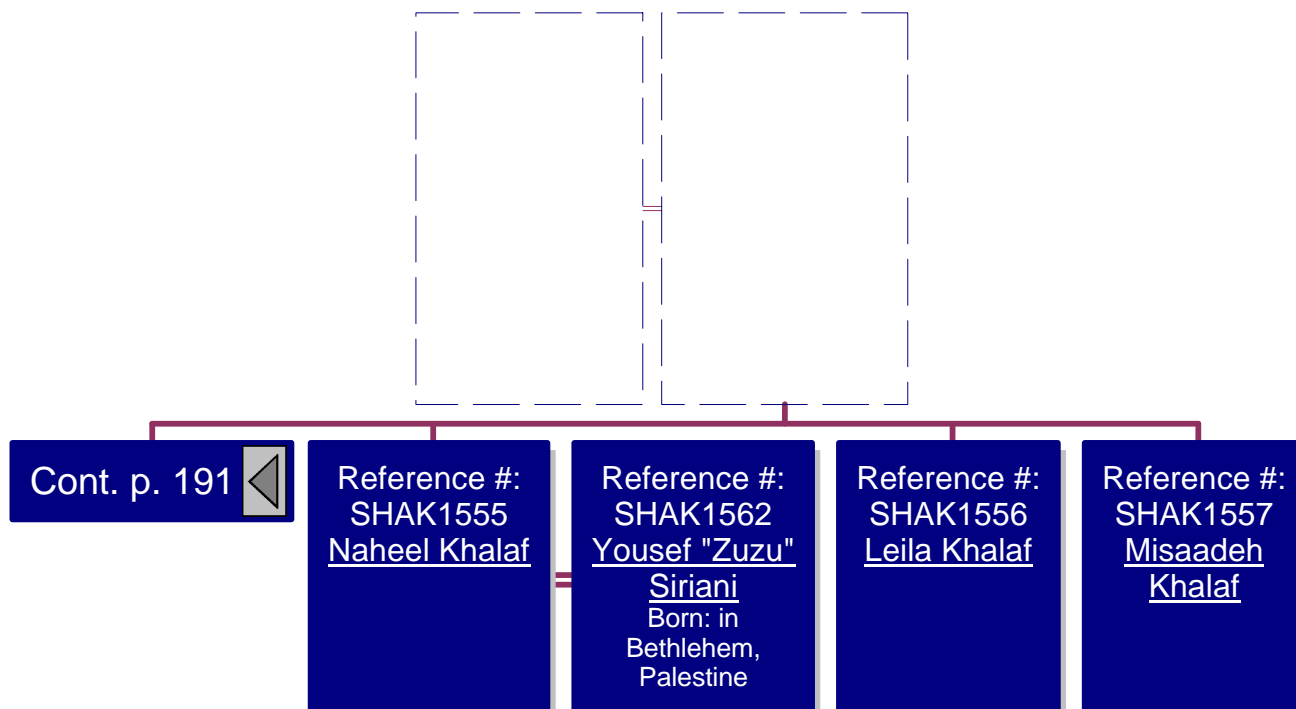

Descendants of Rashed Bin Saqger El-Haddaddeen Al-Ghassani