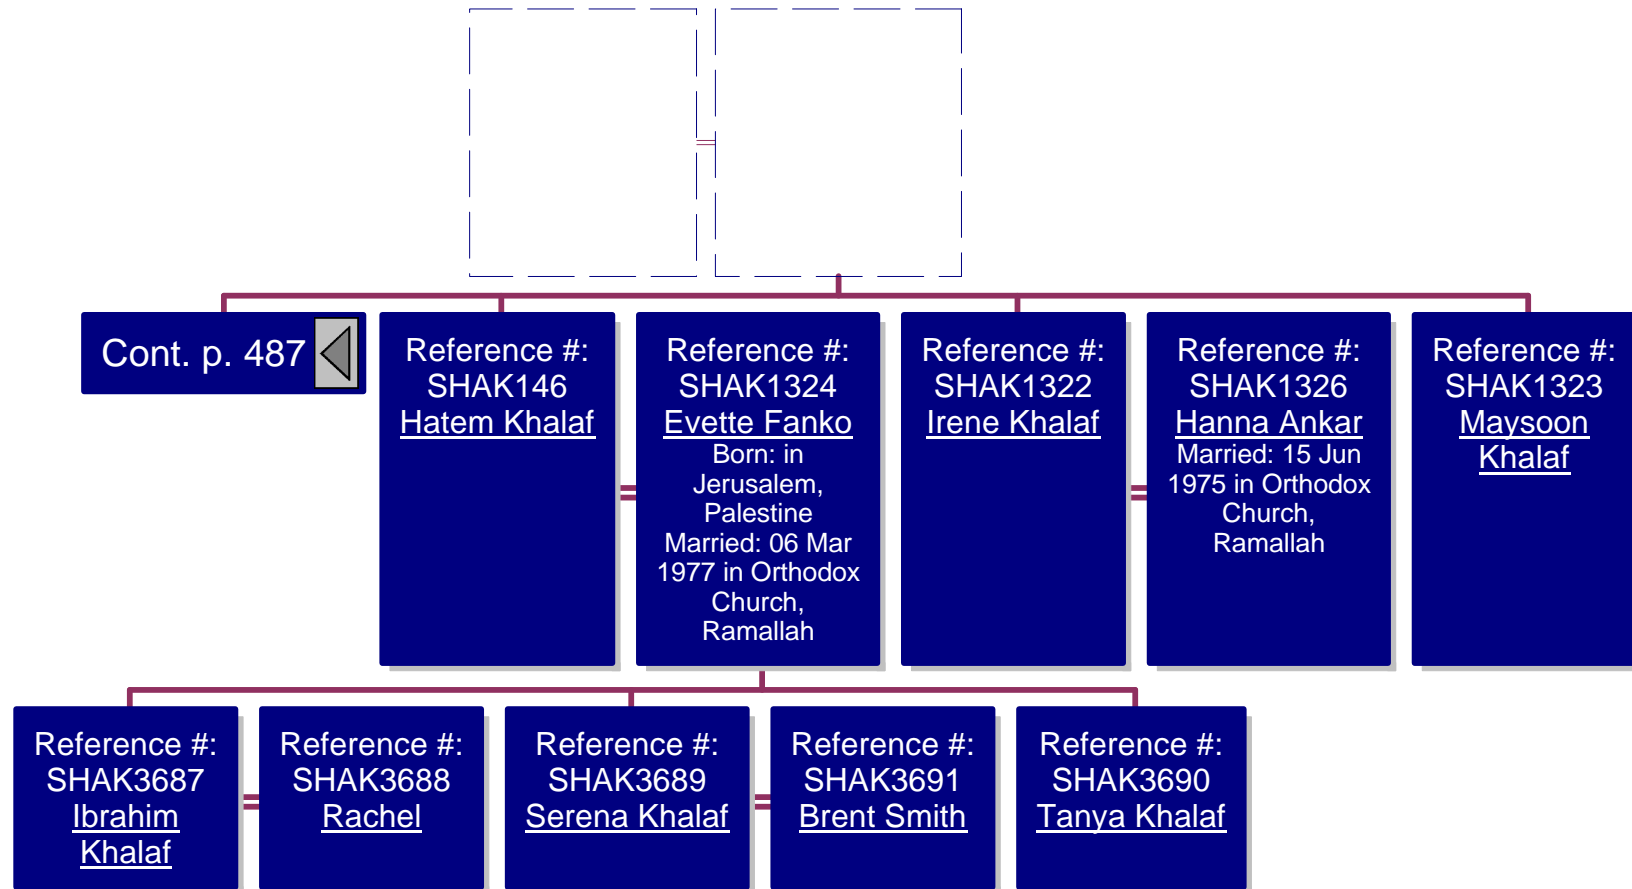

Descendants of Rashed Bin Saqger El-Haddaddeen Al-Ghassani