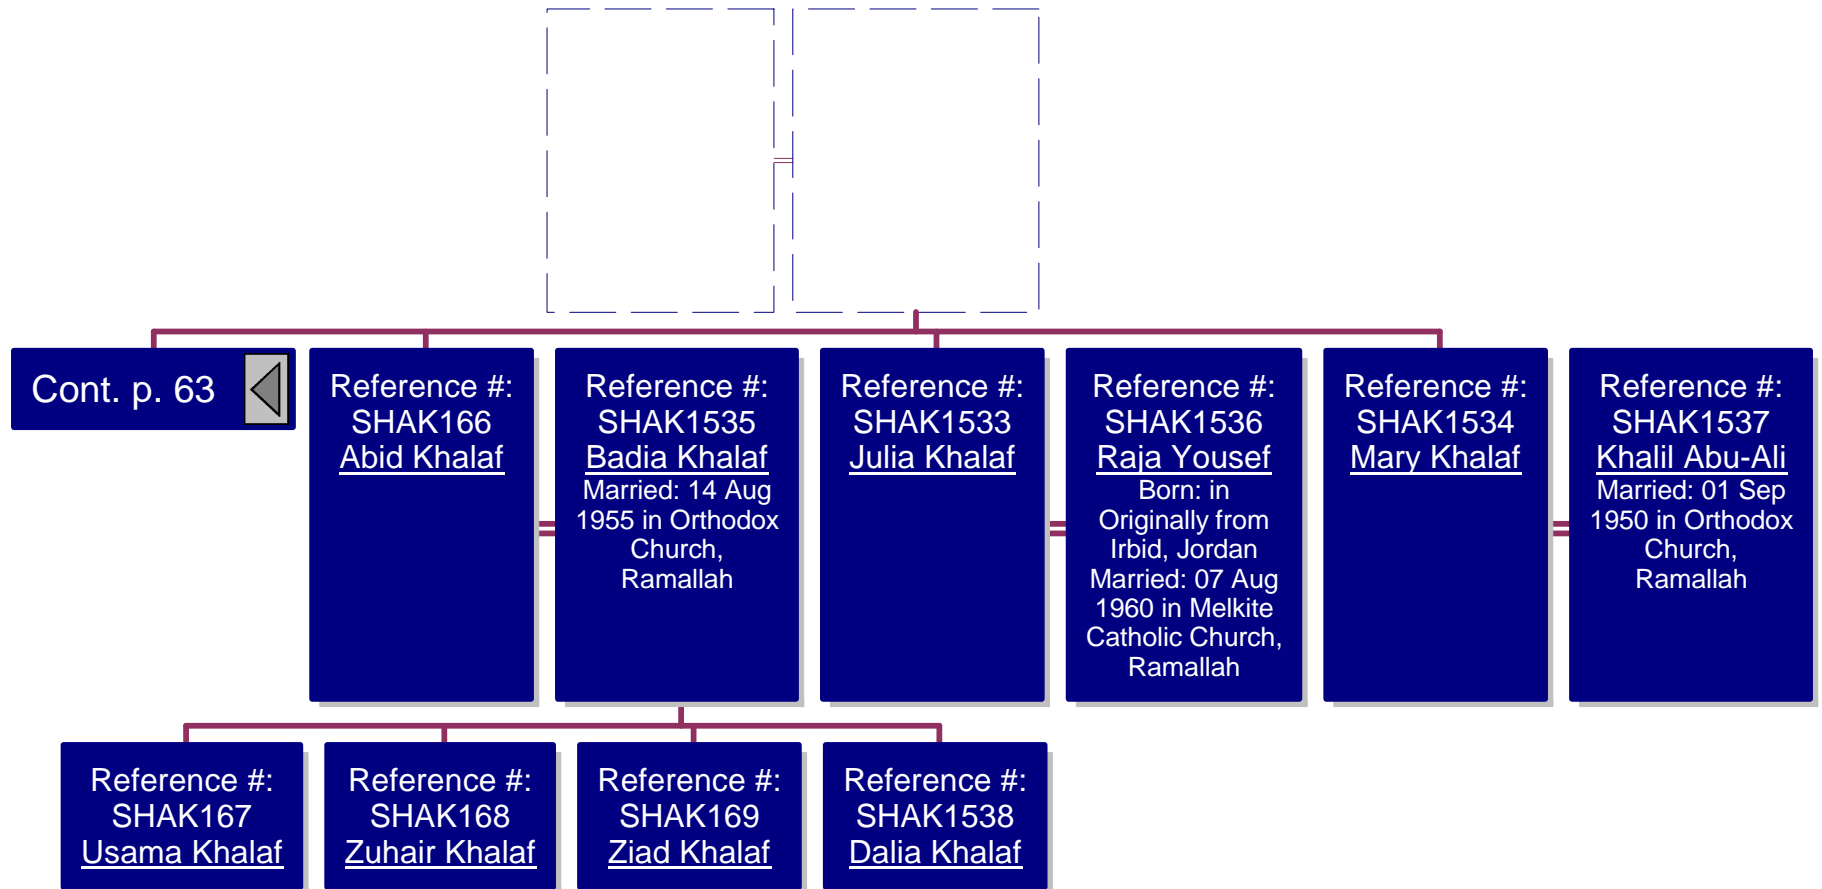

Descendants of Rashed Bin Saqger El-Haddaddeen Al-Ghassani