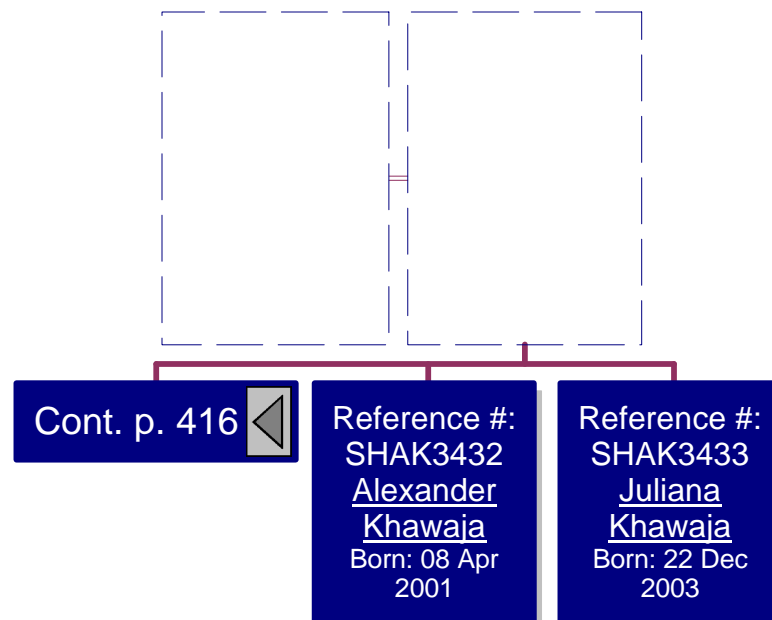

Descendants of Rashed Bin Saqger El-Haddaddeen Al-Ghassani