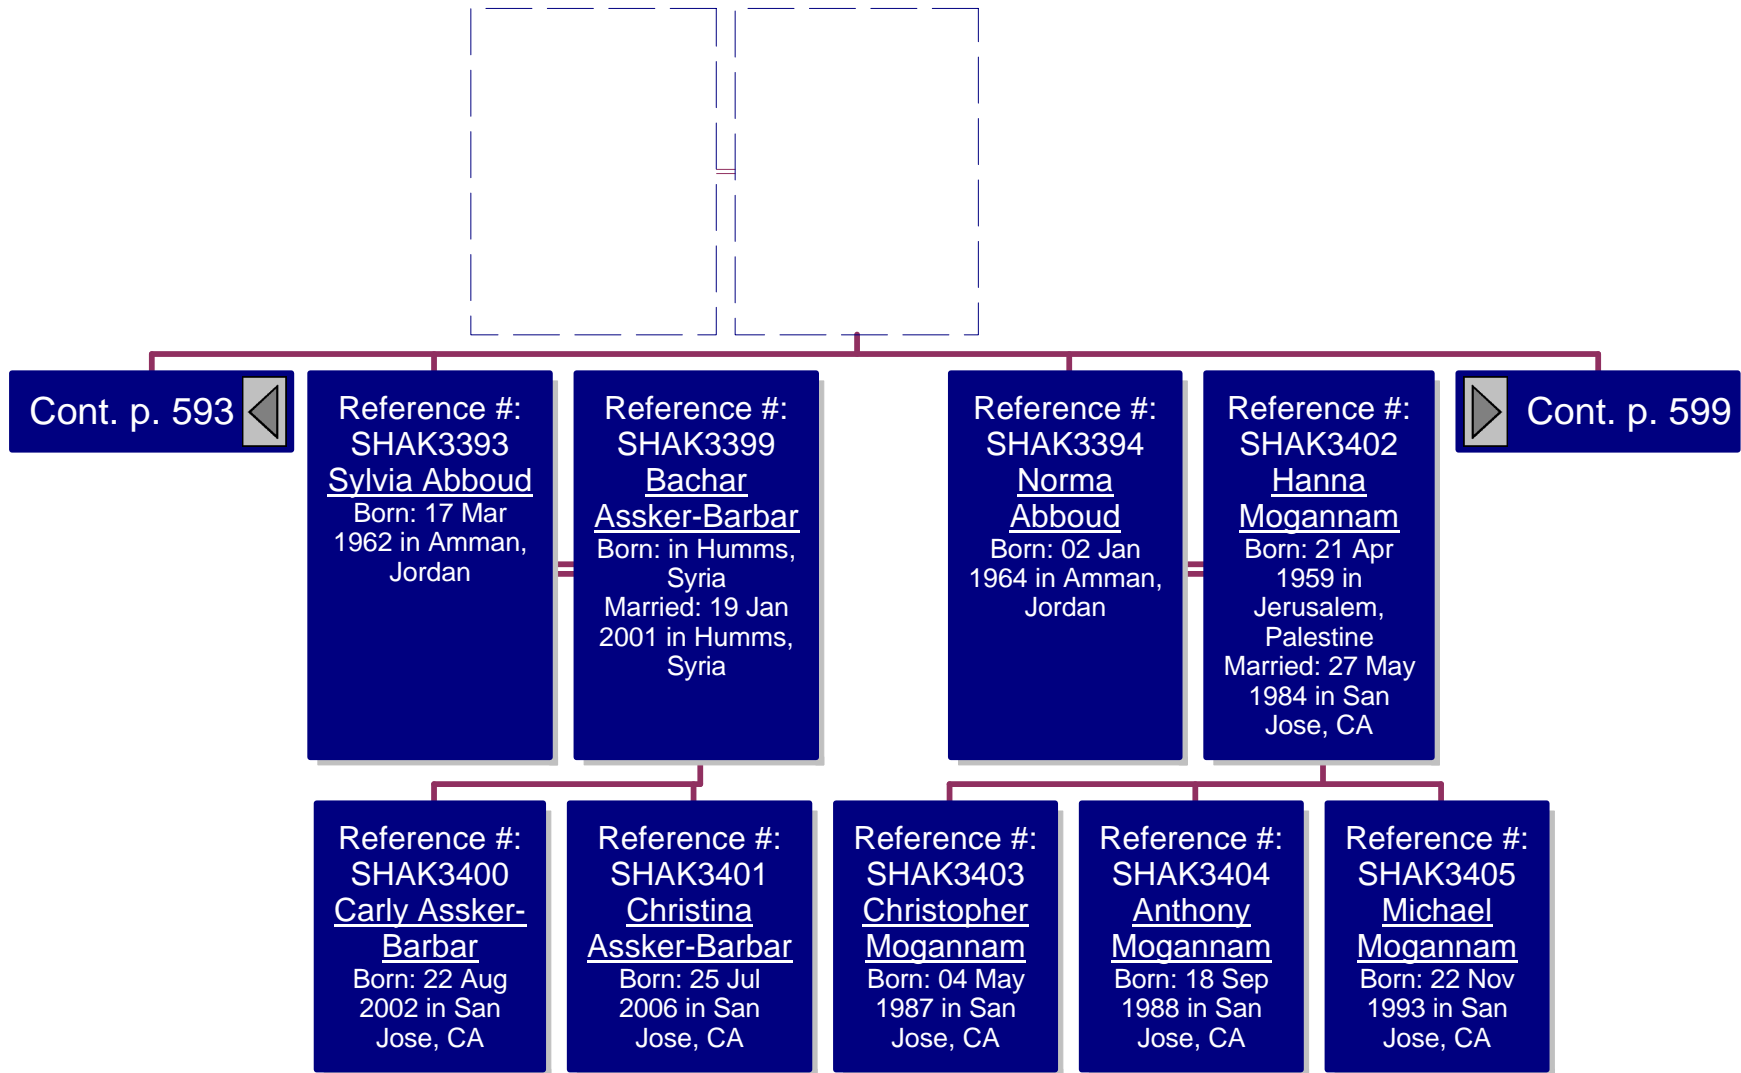

Descendants of Rashed Bin Saqger El-Haddaddeen Al-Ghassani