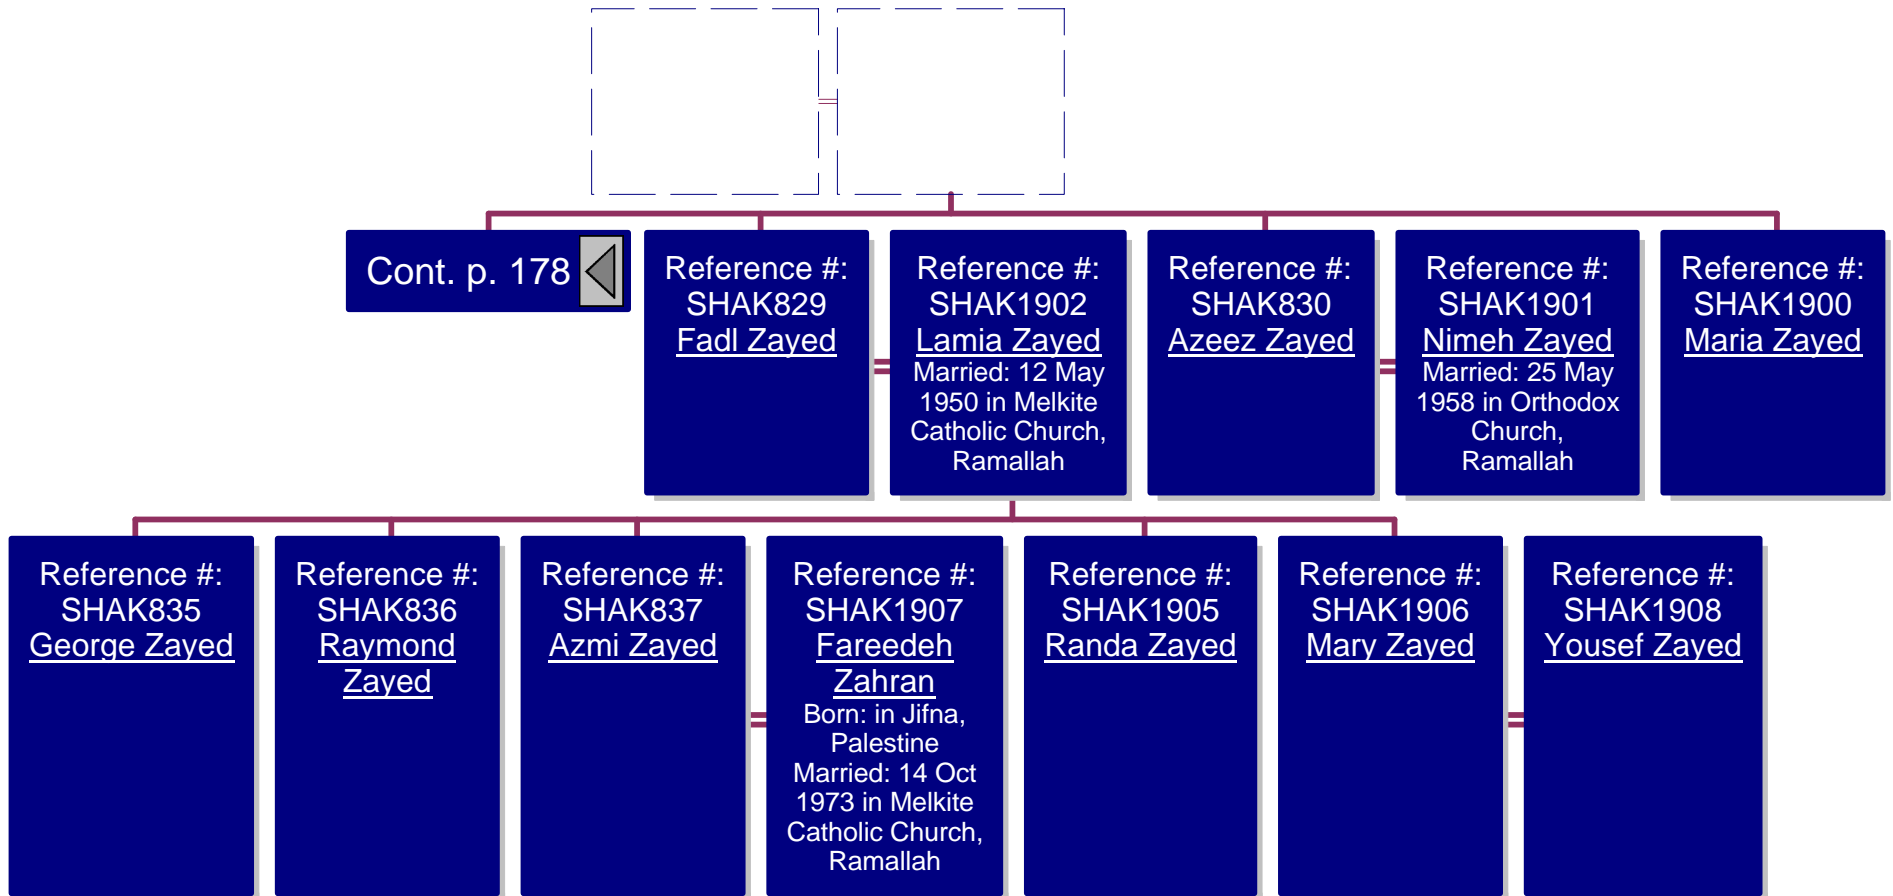

Descendants of Rashed Bin Saqger El-Haddaddeen Al-Ghassani