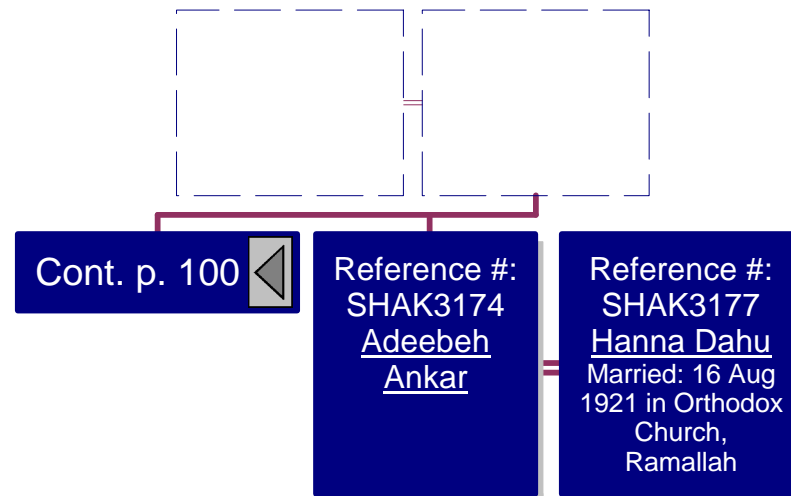

Descendants of Rashed Bin Saqger El-Haddaddeen Al-Ghassani