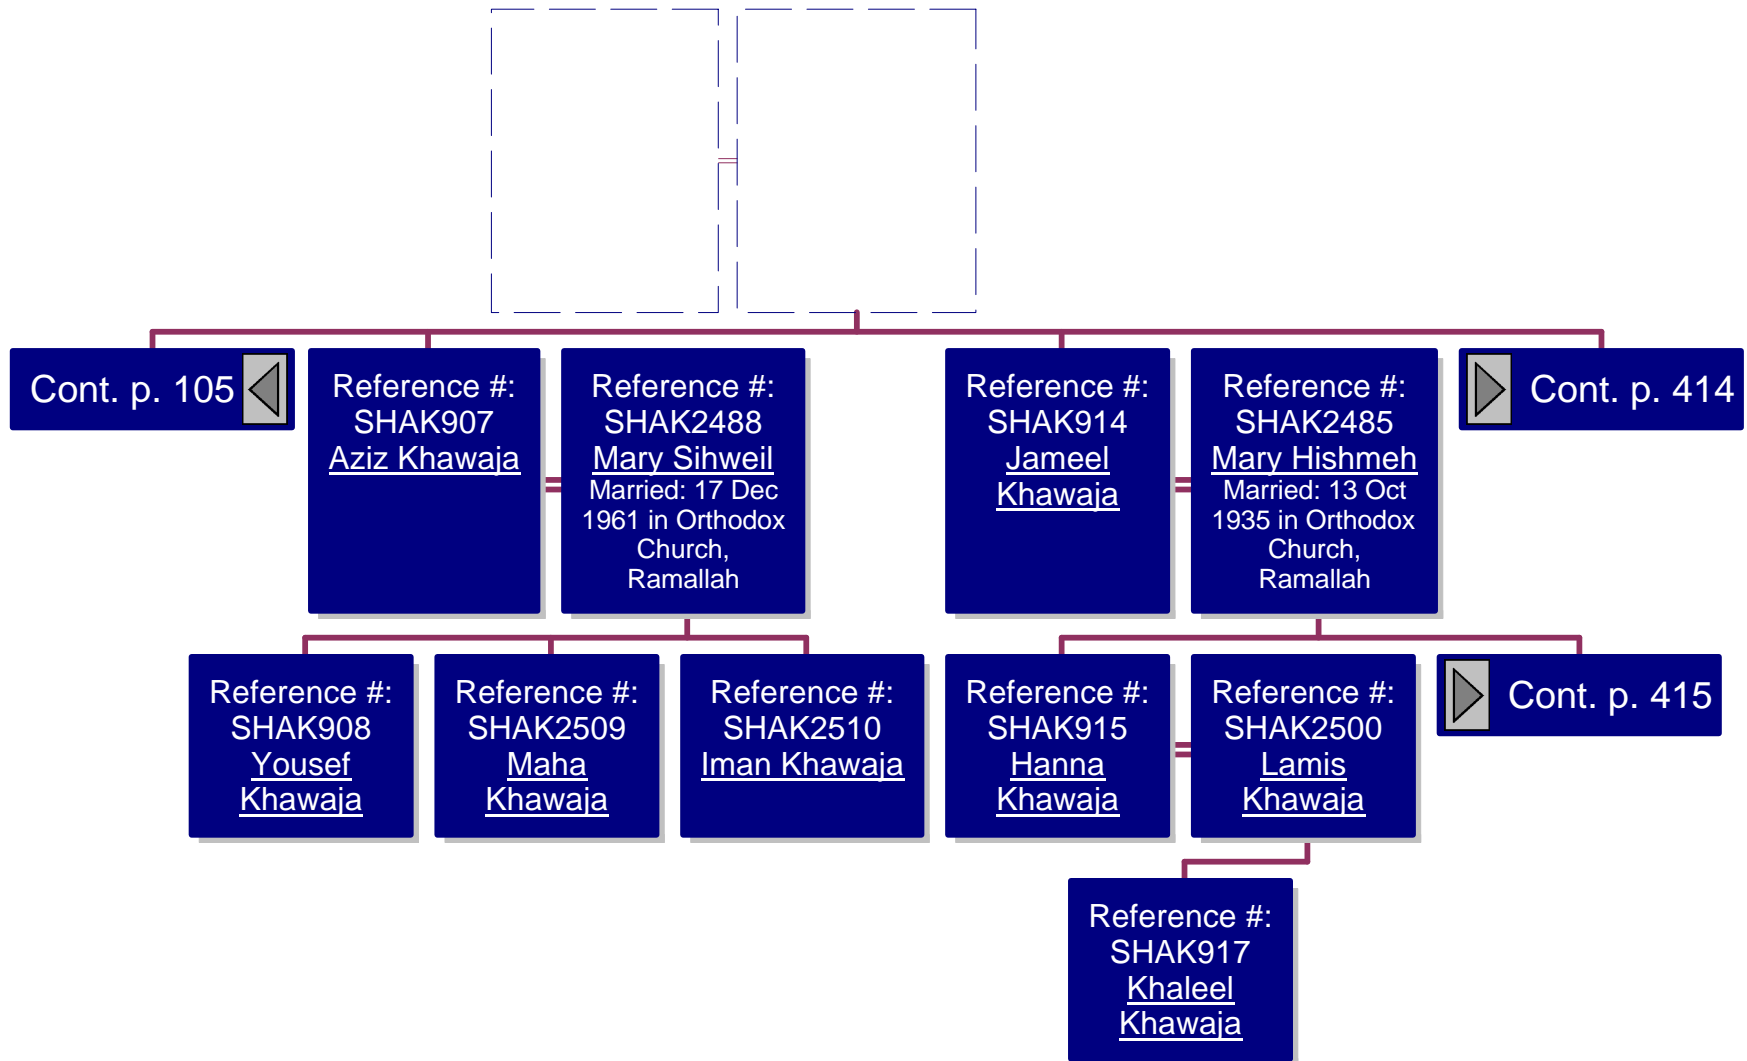

Descendants of Rashed Bin Saqger El-Haddaddeen Al-Ghassani