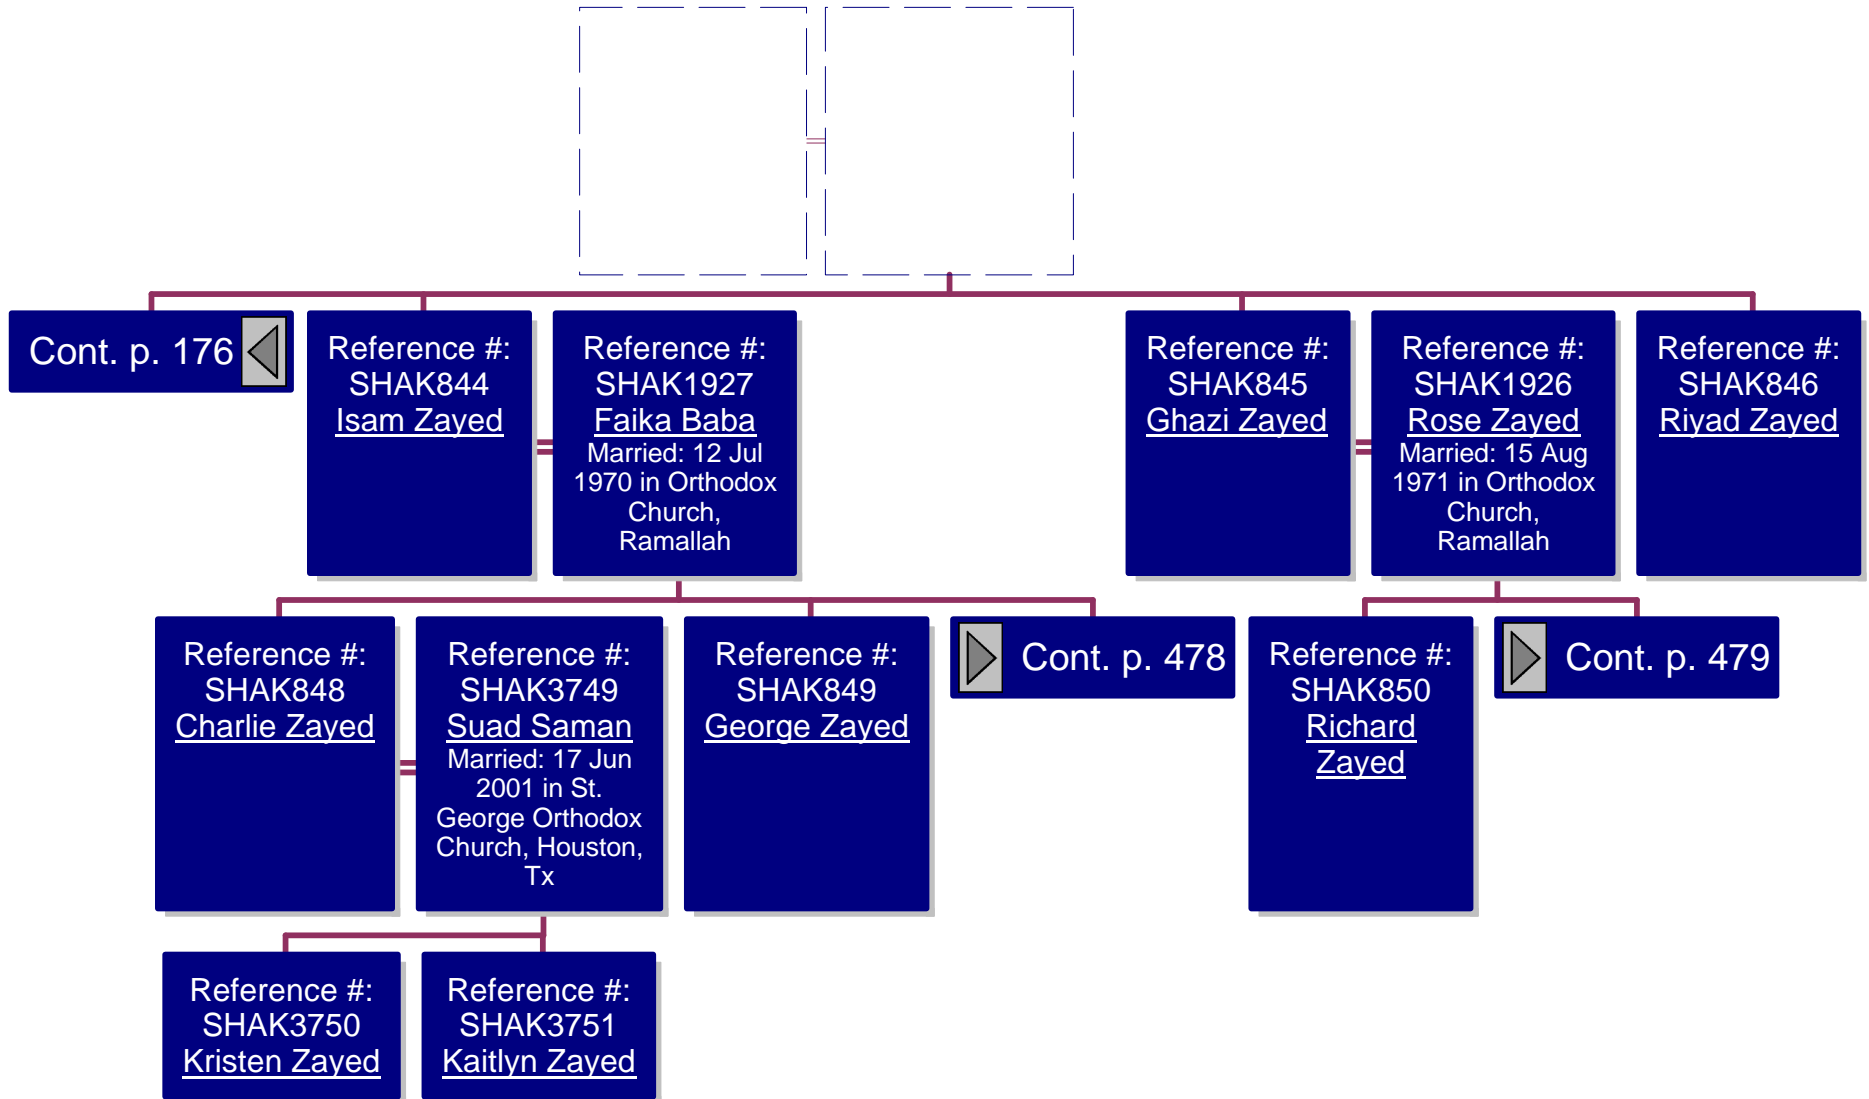

Descendants of Rashed Bin Saqger El-Haddaddeen Al-Ghassani