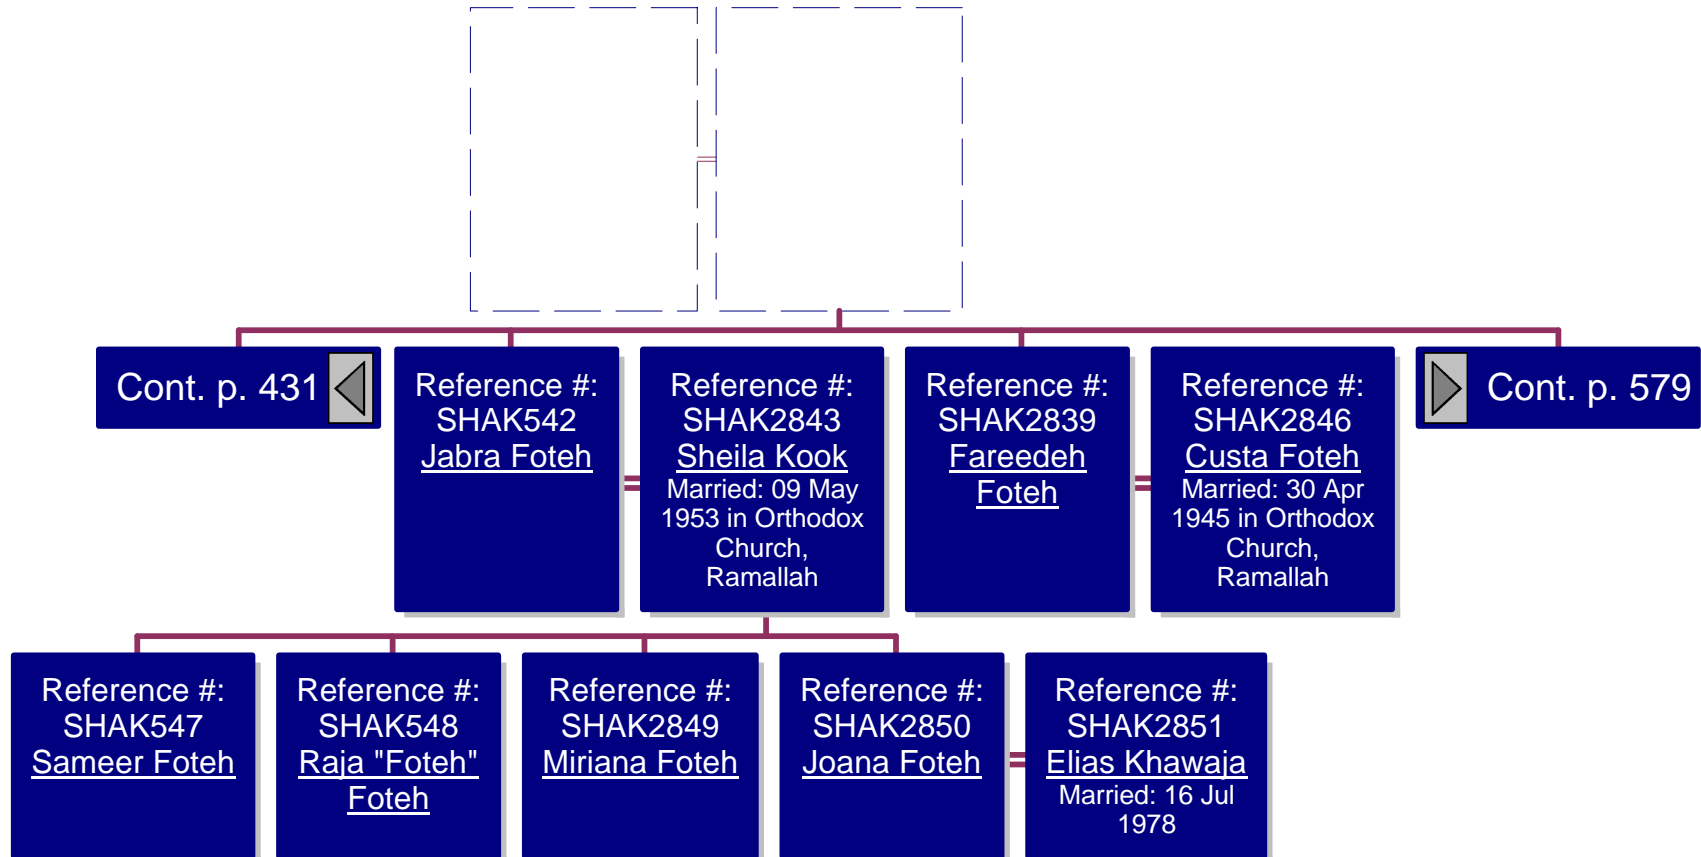

Descendants of Rashed Bin Saqger El-Haddaddeen Al-Ghassani