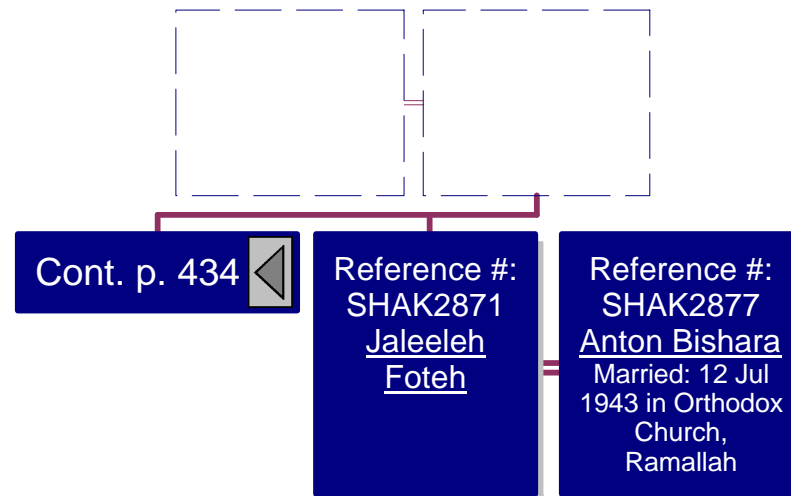

Descendants of Rashed Bin Saqger El-Haddaddeen Al-Ghassani