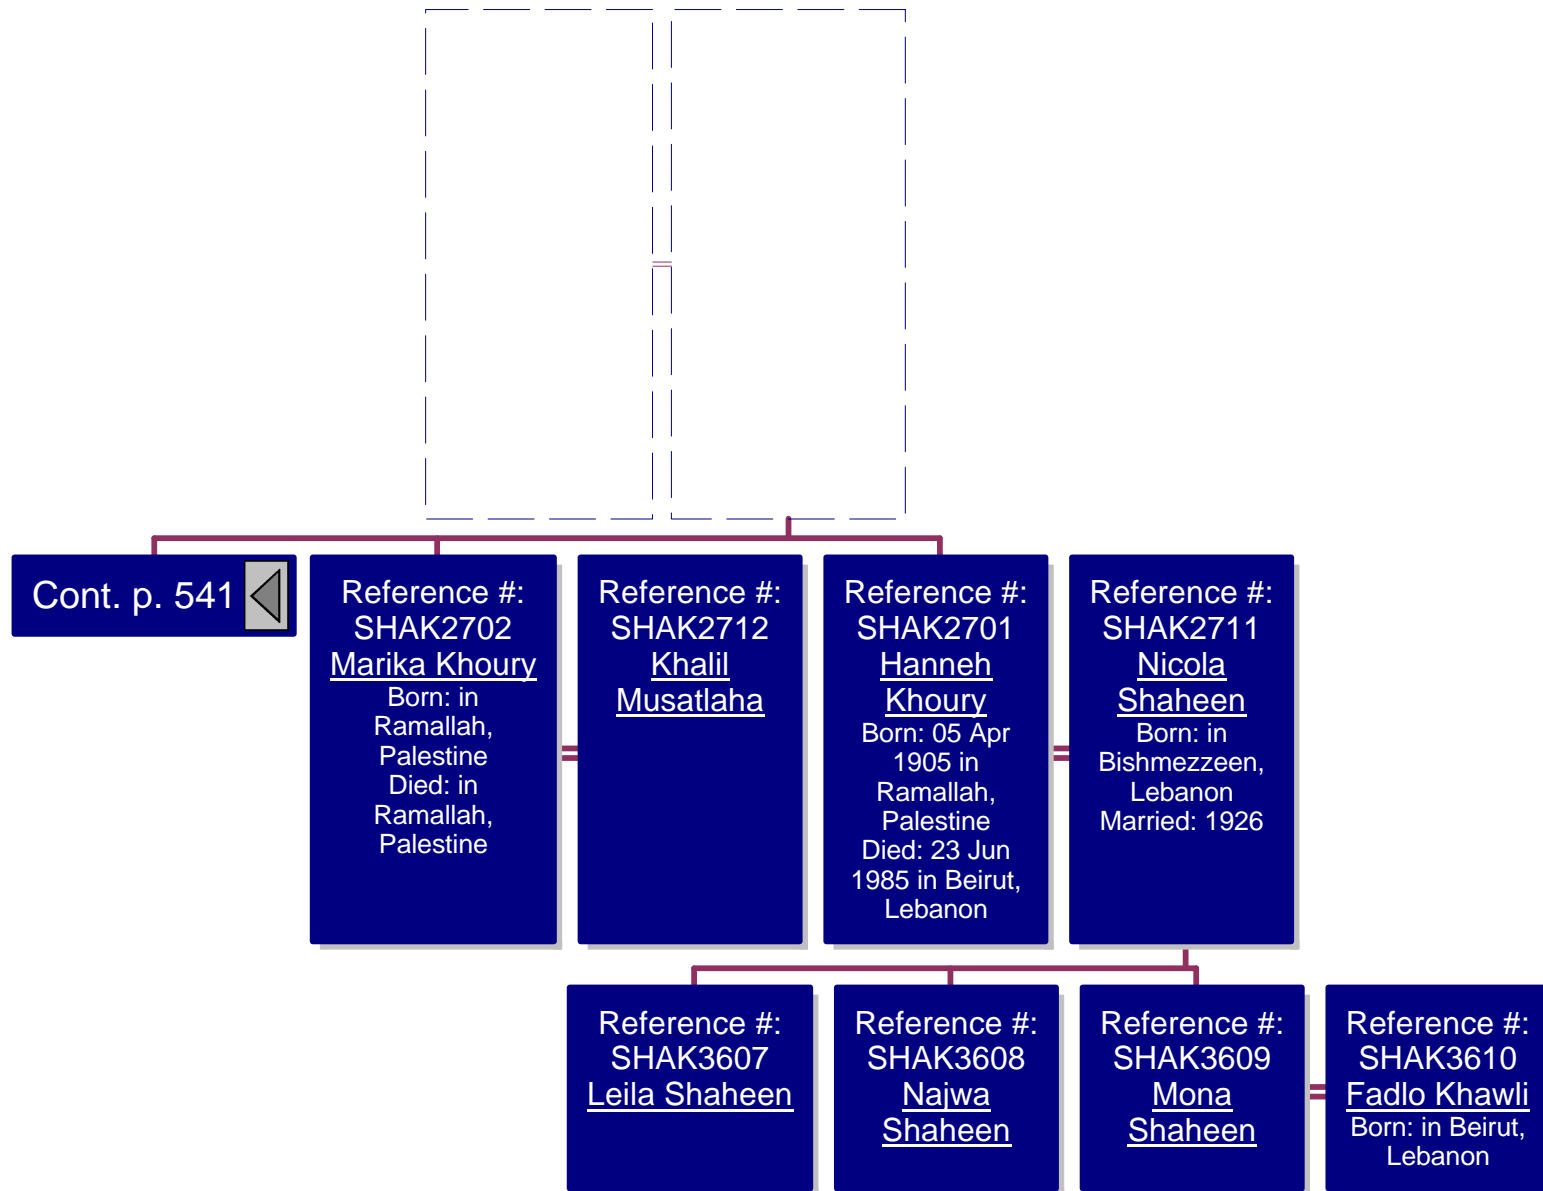

Descendants of Rashed Bin Saqger El-Haddaddeen Al-Ghassani