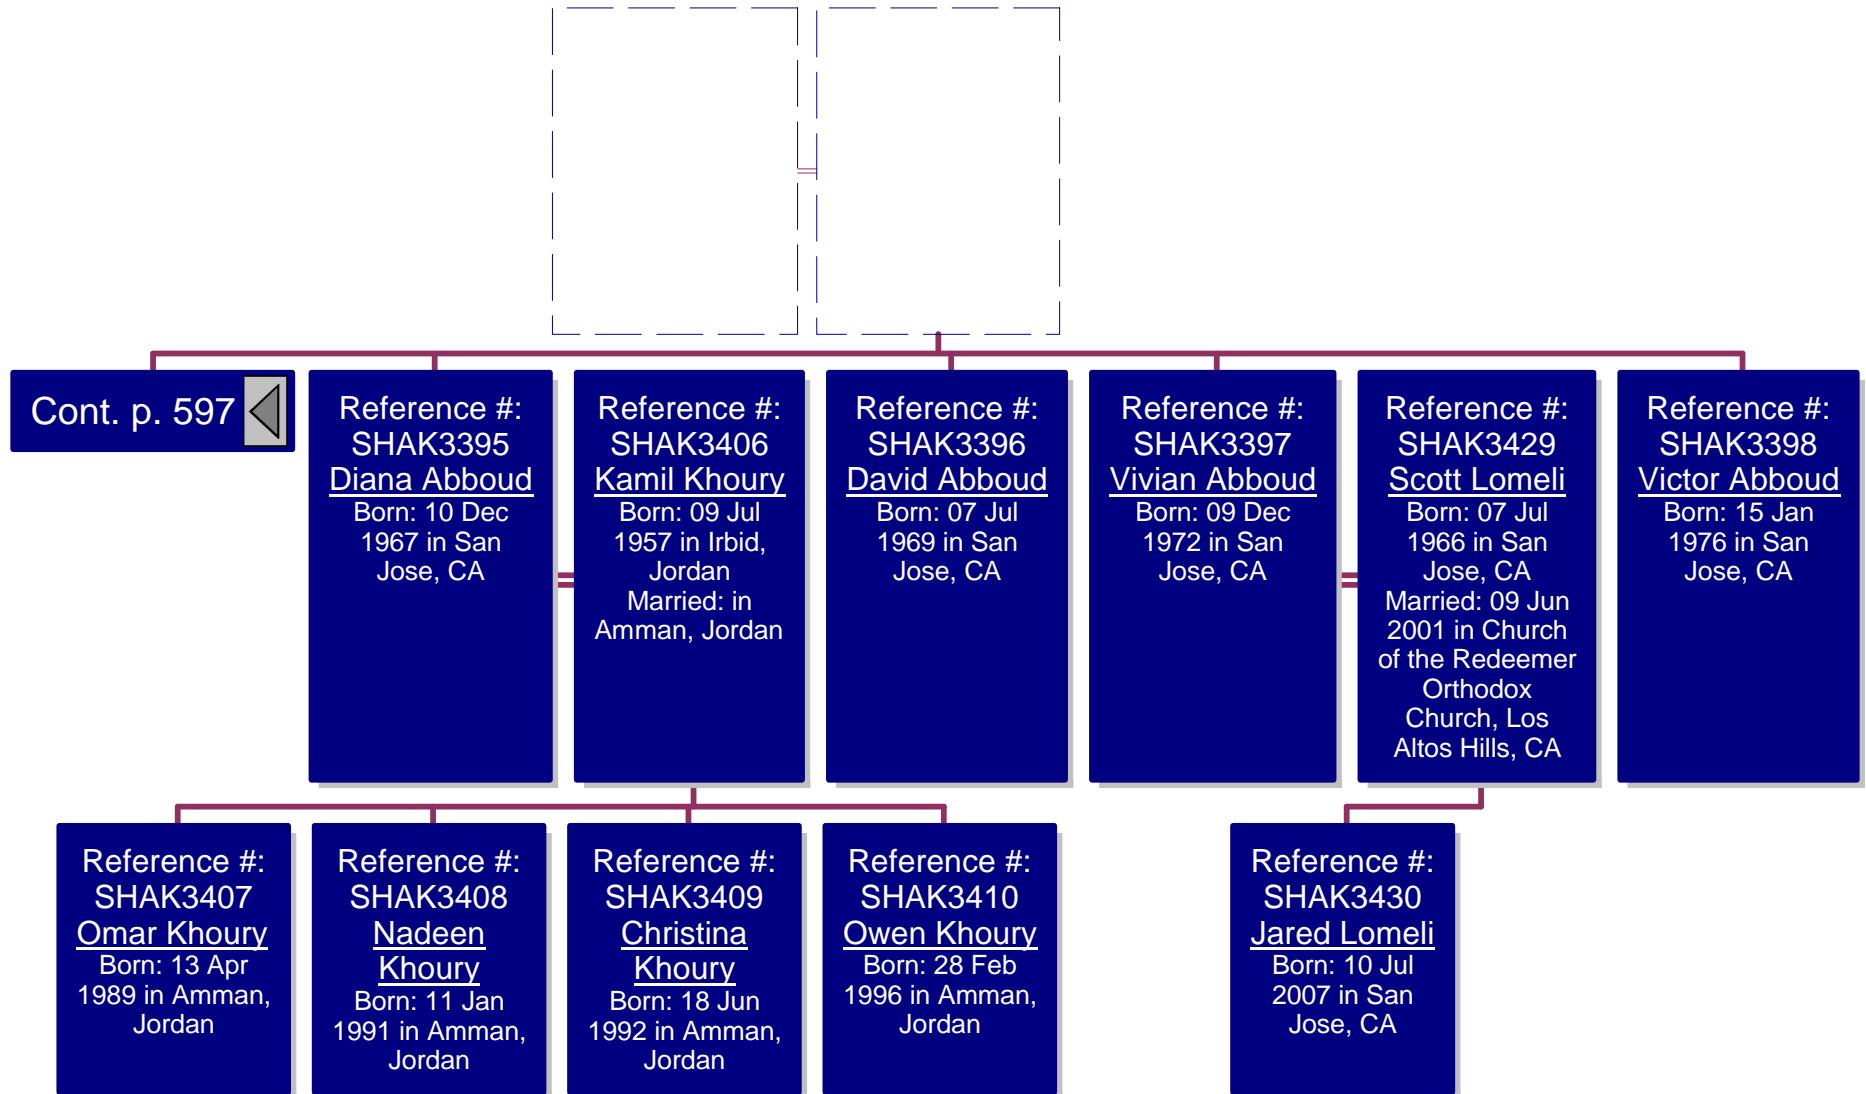

Descendants of Rashed Bin Saqger El-Haddaddeen Al-Ghassani