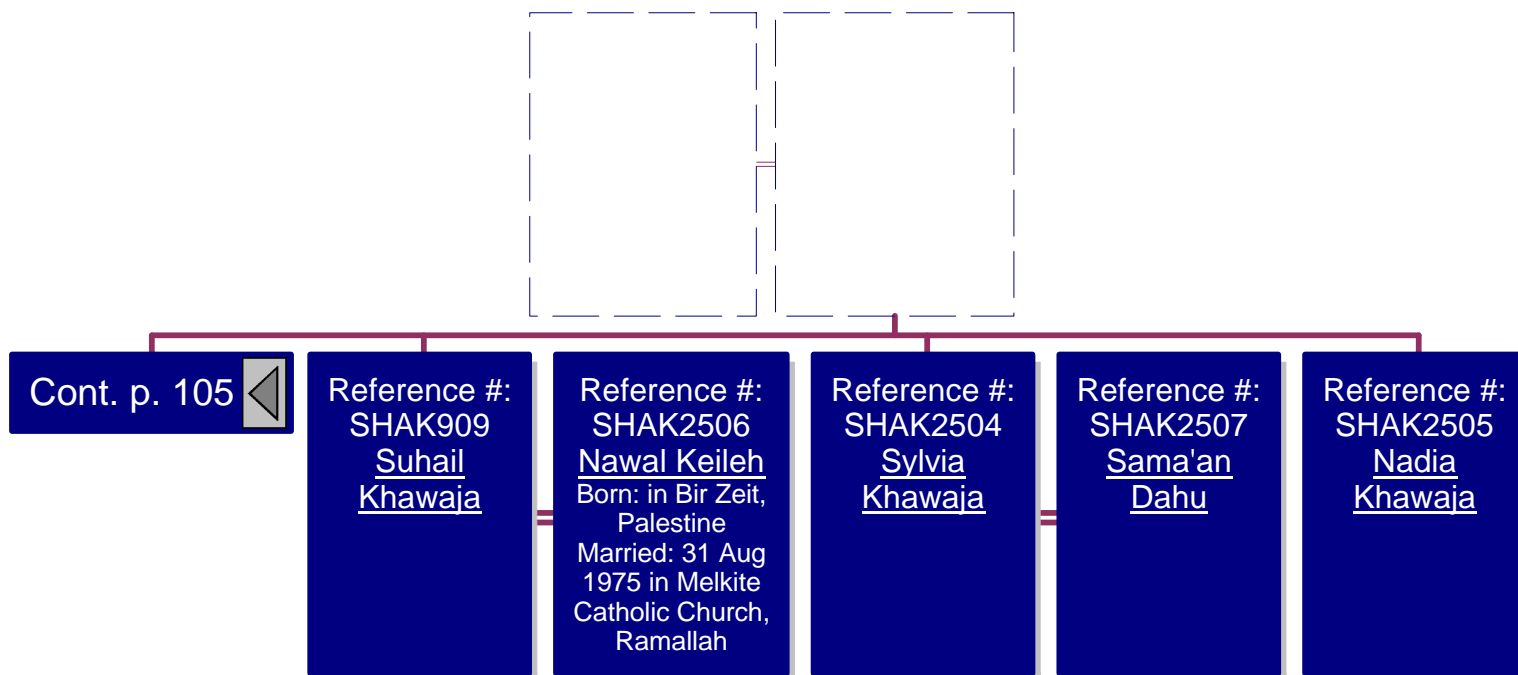

Descendants of Rashed Bin Saqger El-Haddaddeen Al-Ghassani