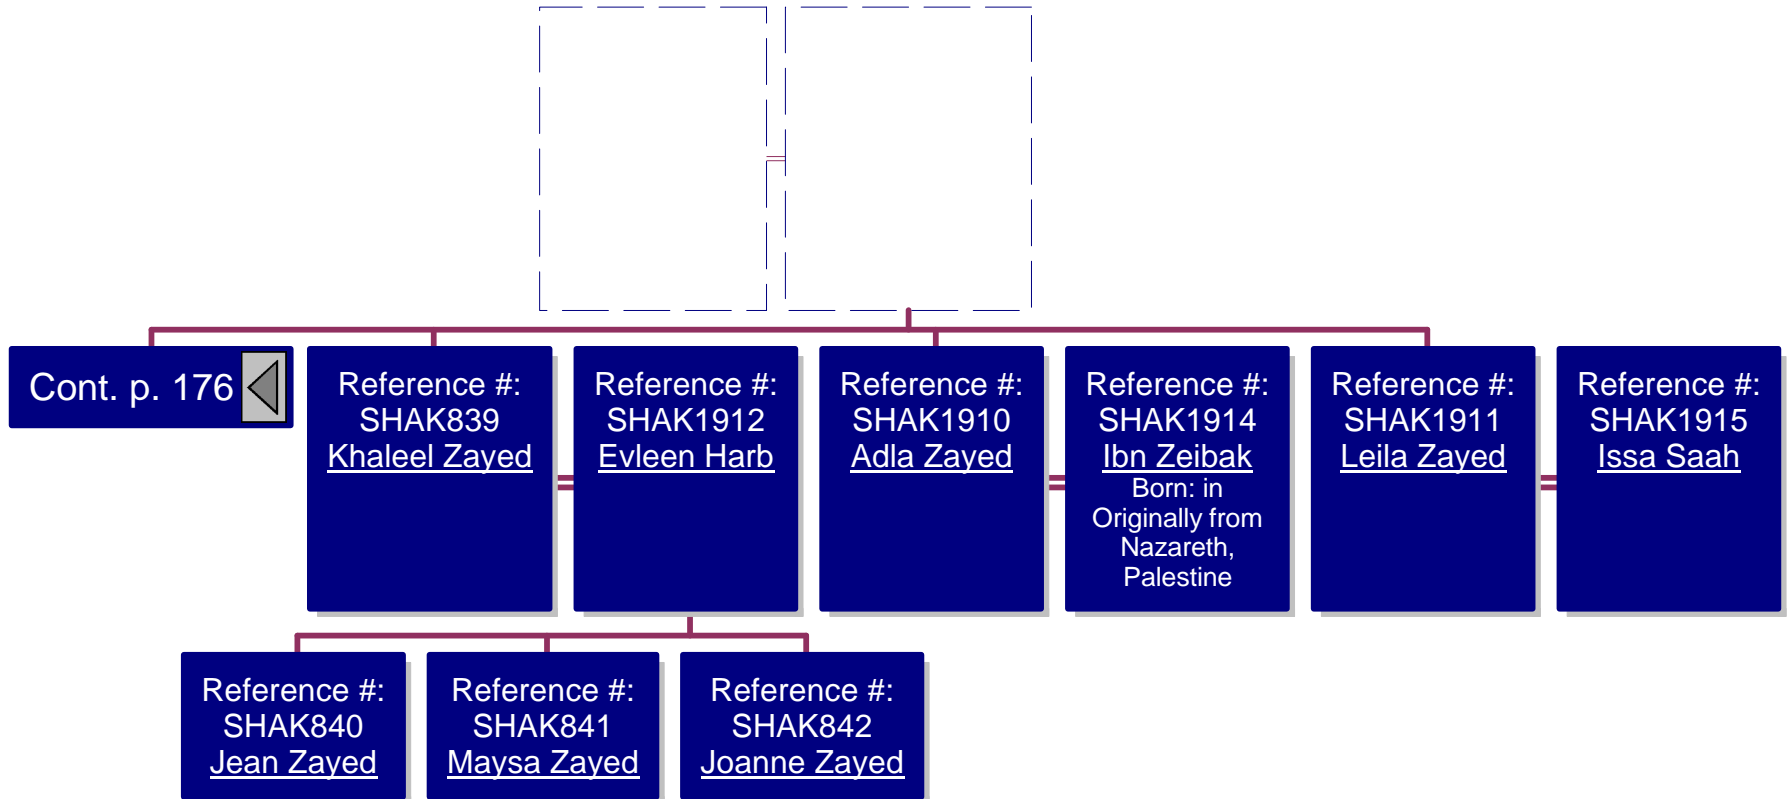

Descendants of Rashed Bin Saqger El-Haddaddeen Al-Ghassani