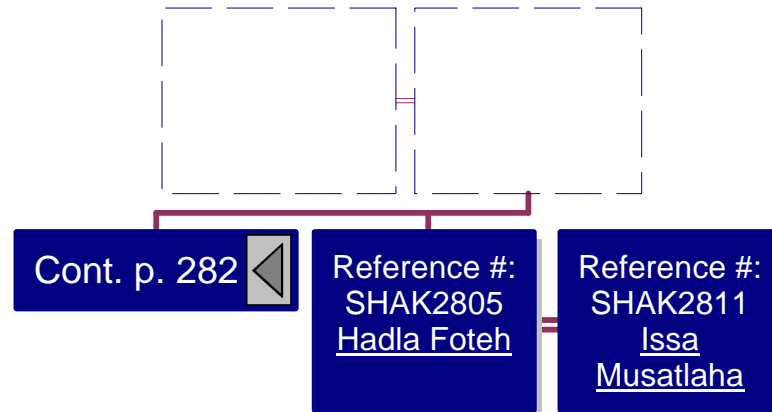

Descendants of Rashed Bin Saqger El-Haddaddeen Al-Ghassani