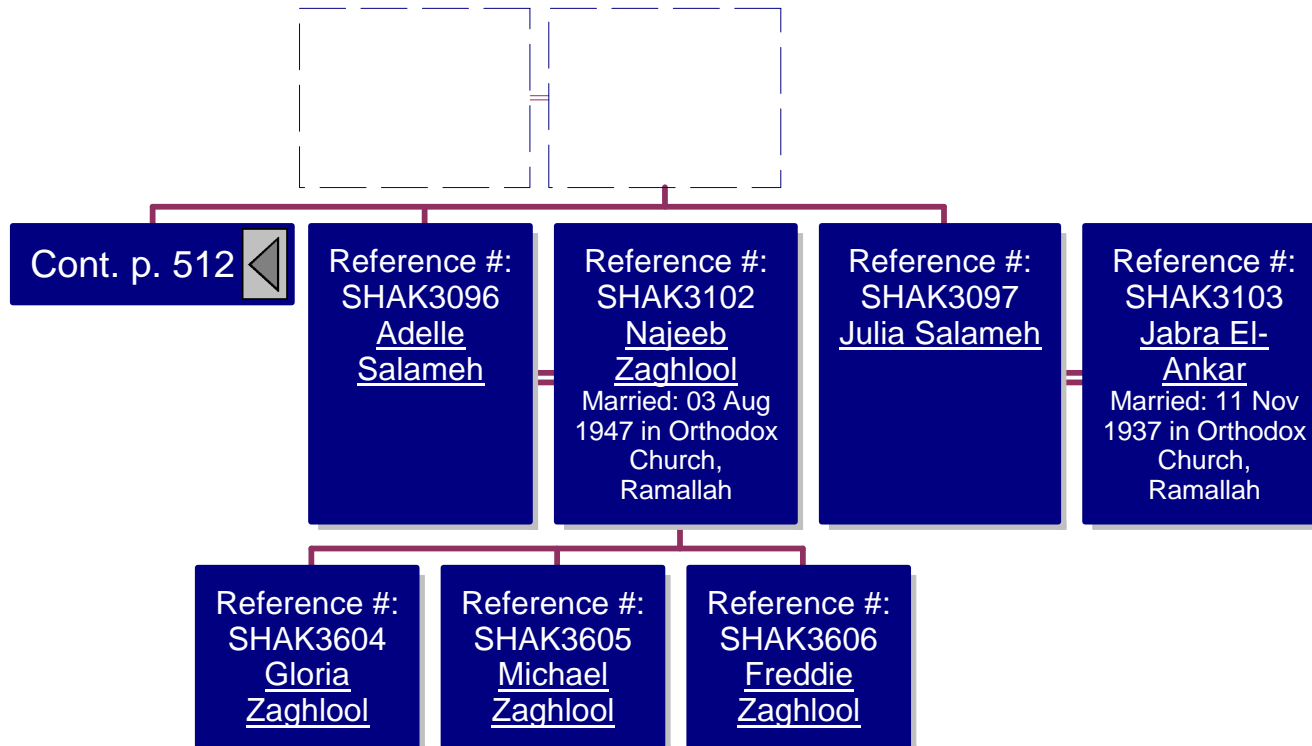

Descendants of Rashed Bin Saqger El-Haddaddeen Al-Ghassani