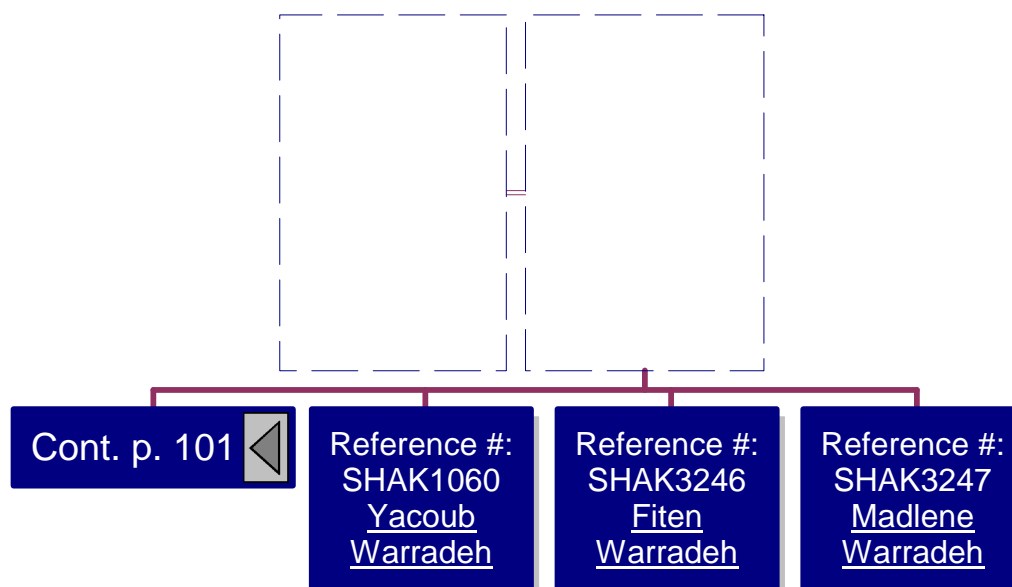

Descendants of Rashed Bin Saqger El-Haddaddeen Al-Ghassani