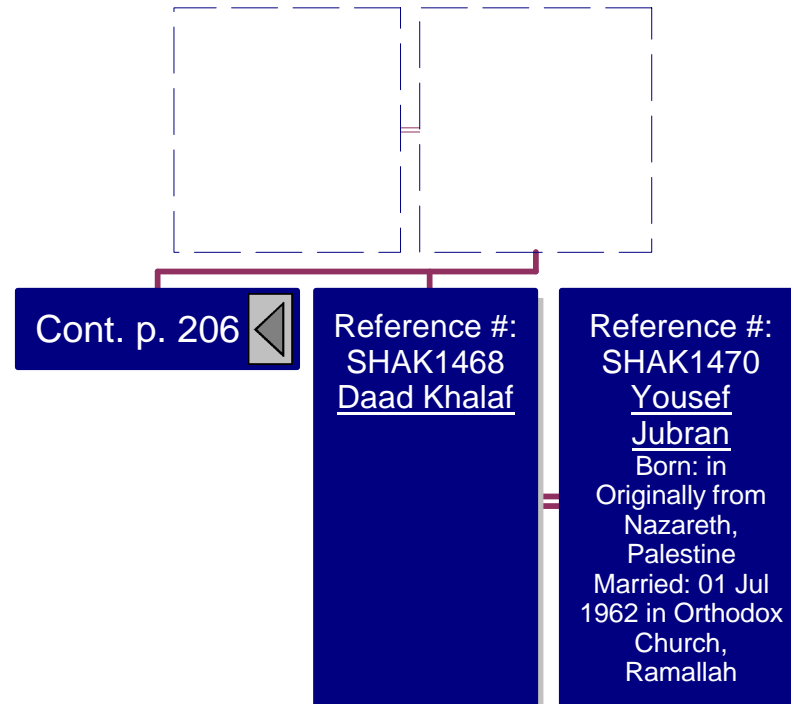

Descendants of Rashed Bin Saqger El-Haddaddeen Al-Ghassani