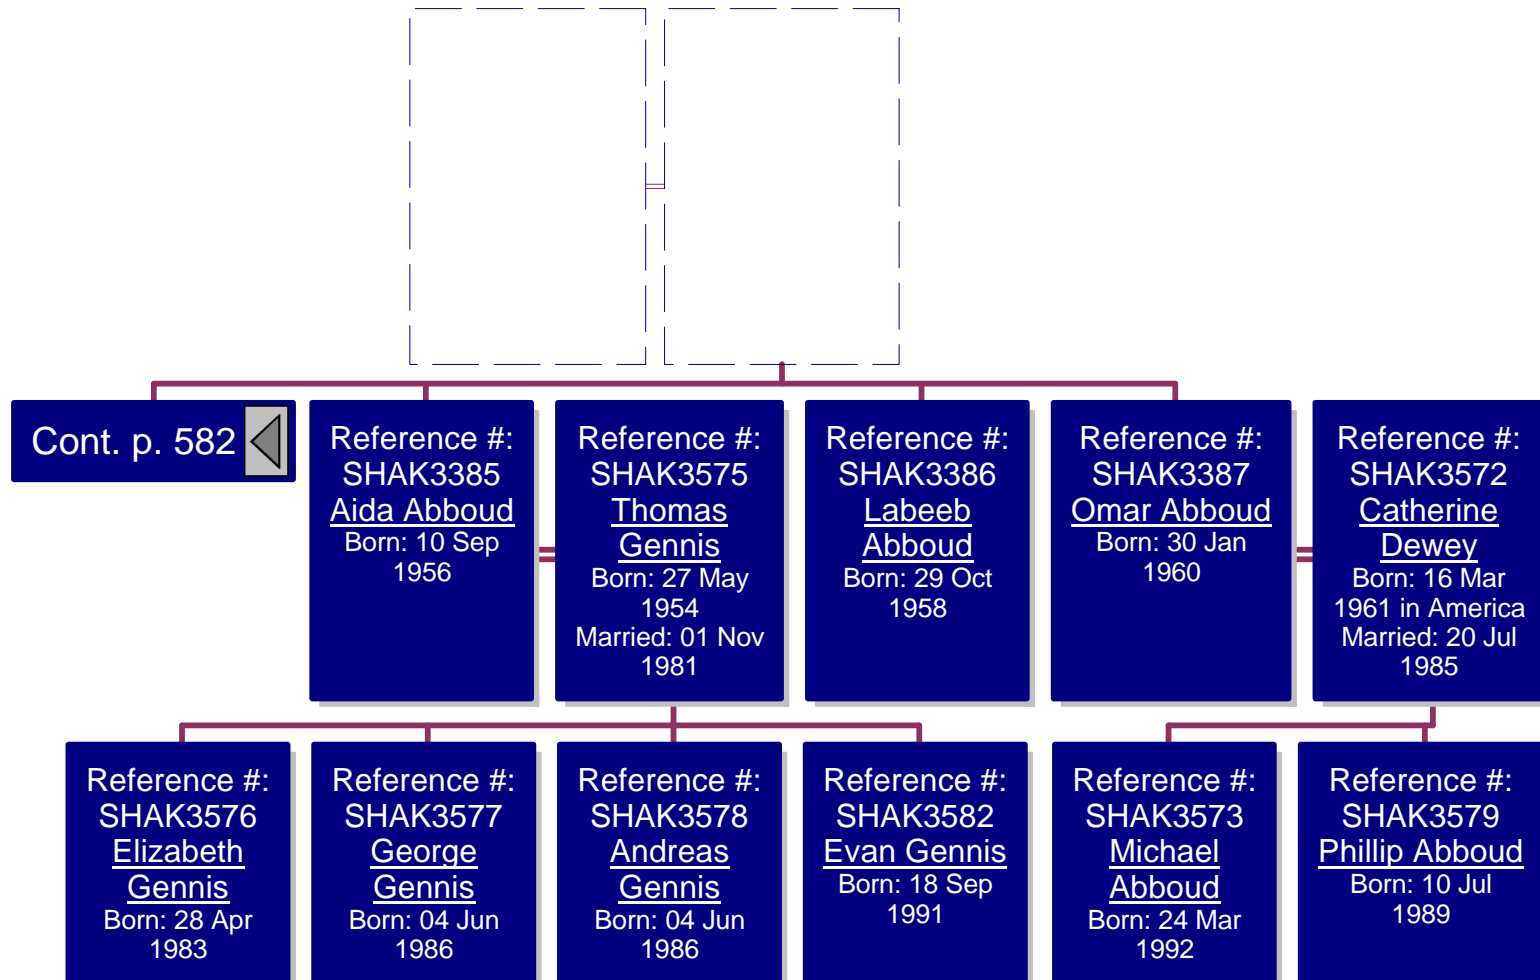

Descendants of Rashed Bin Saqger El-Haddaddeen Al-Ghassani