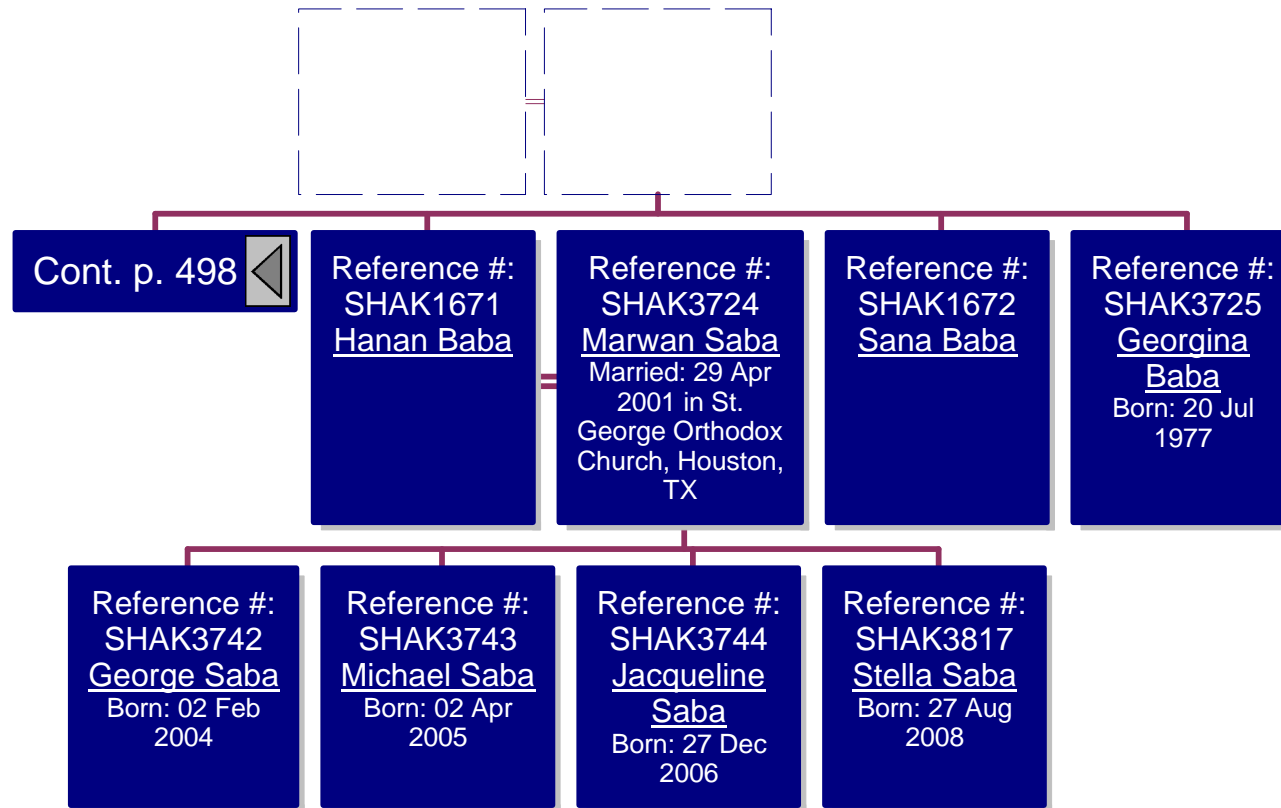

Descendants of Rashed Bin Saqger El-Haddaddeen Al-Ghassani