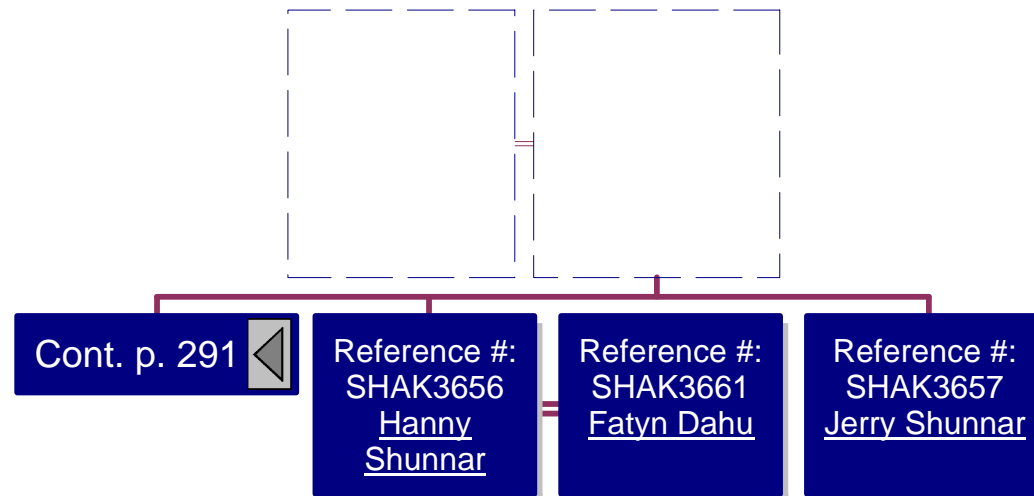

Descendants of Rashed Bin Saqger El-Haddaddeen Al-Ghassani