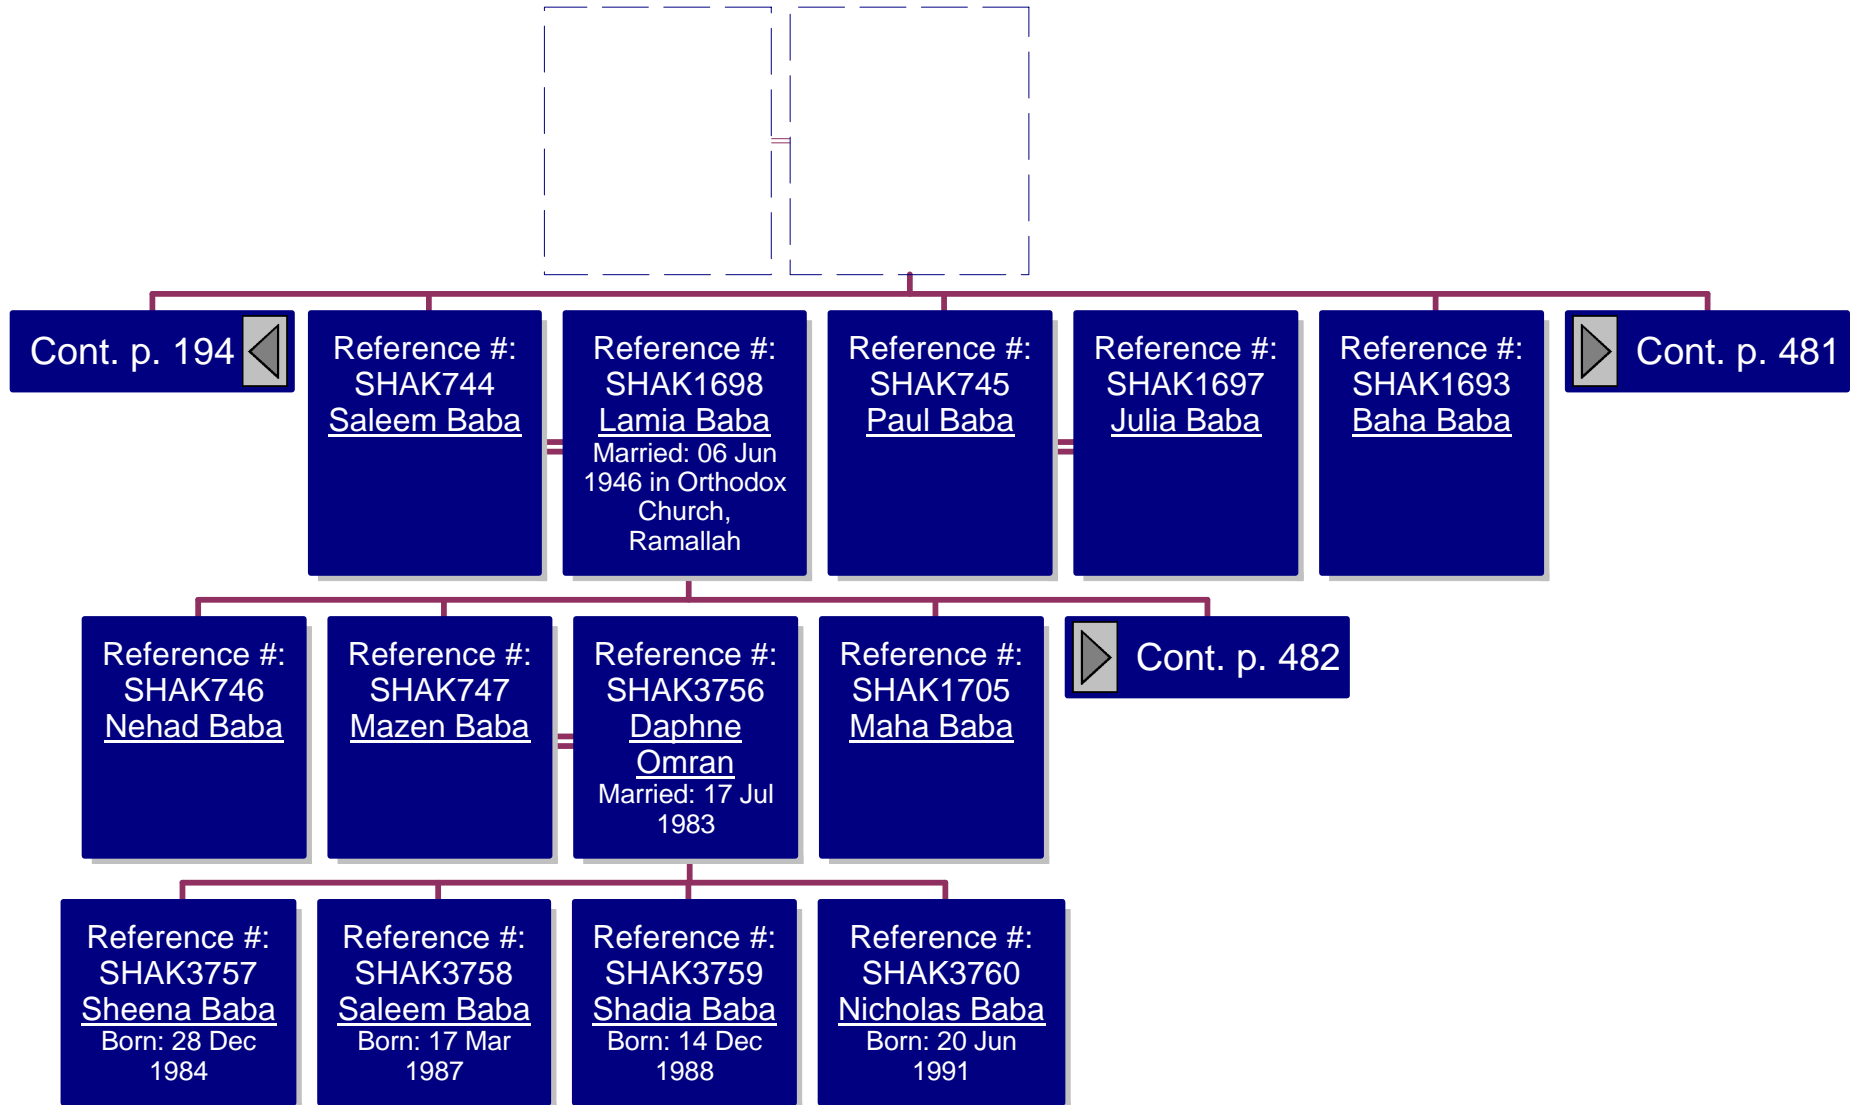

Descendants of Rashed Bin Saqger El-Haddaddeen Al-Ghassani