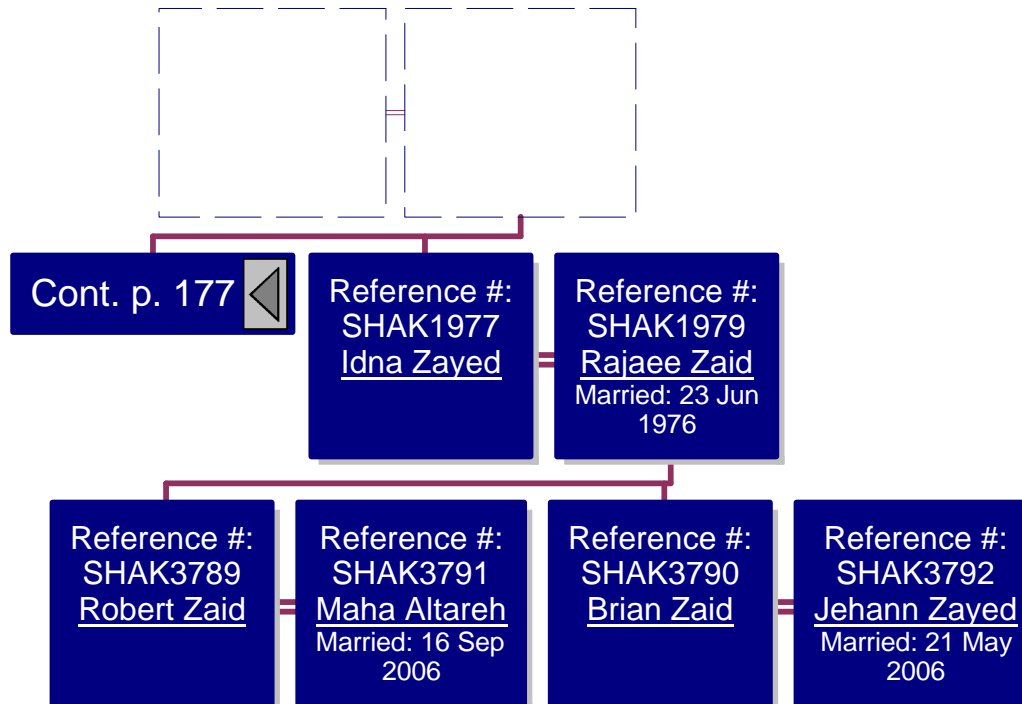

Descendants of Rashed Bin Saqger El-Haddaddeen Al-Ghassani