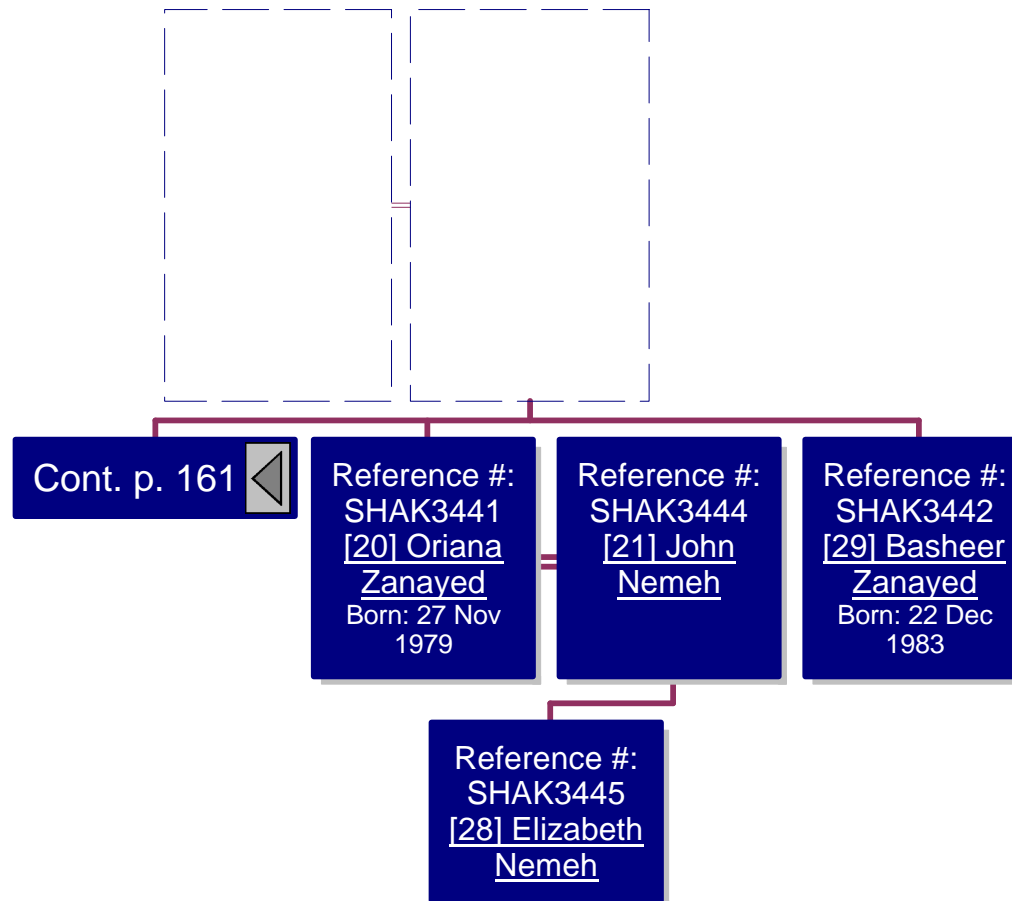

Descendants of Rashed Bin Saqger El-Haddaddeen Al-Ghassani