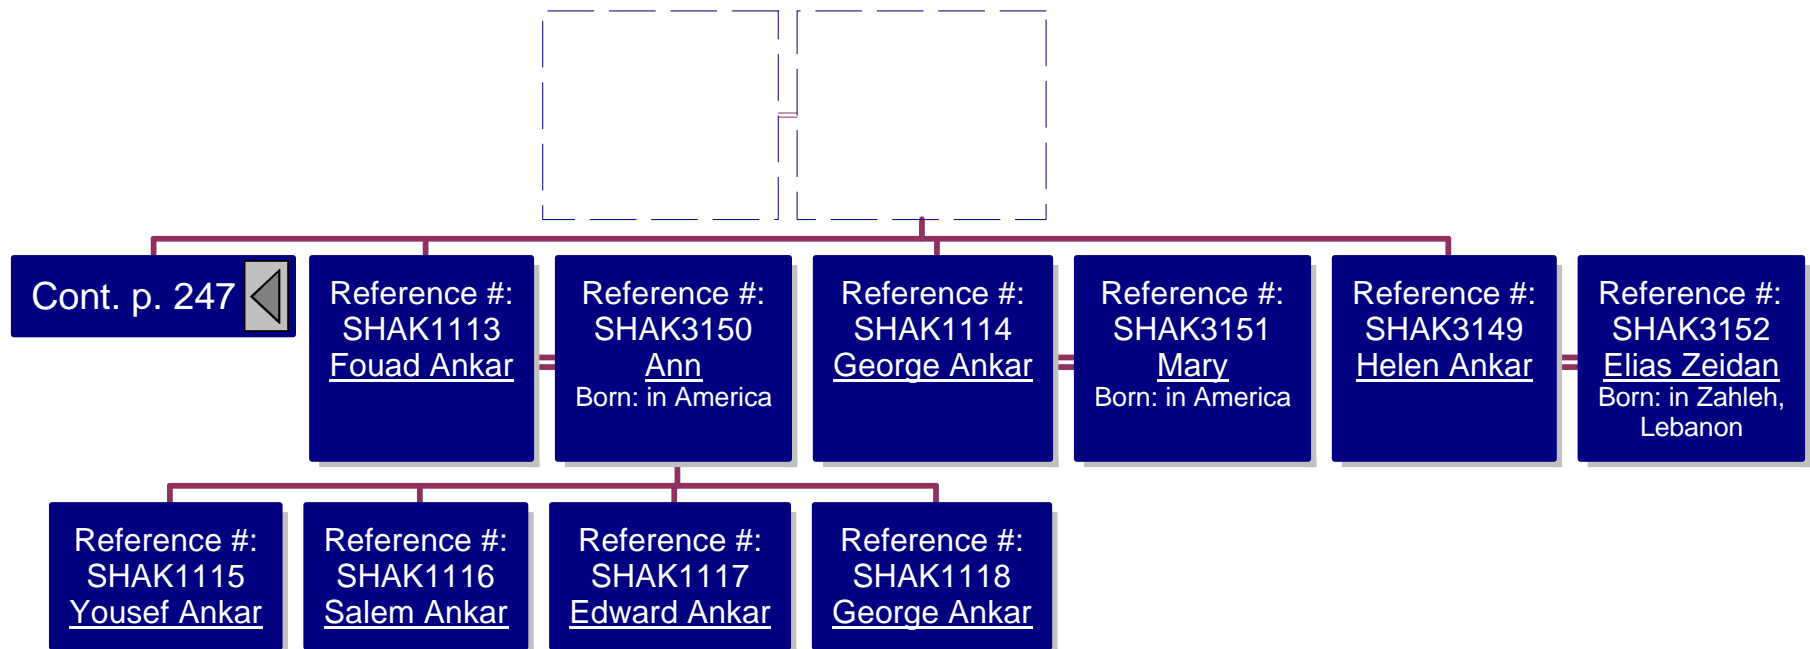

Descendants of Rashed Bin Saqger El-Haddaddeen Al-Ghassani