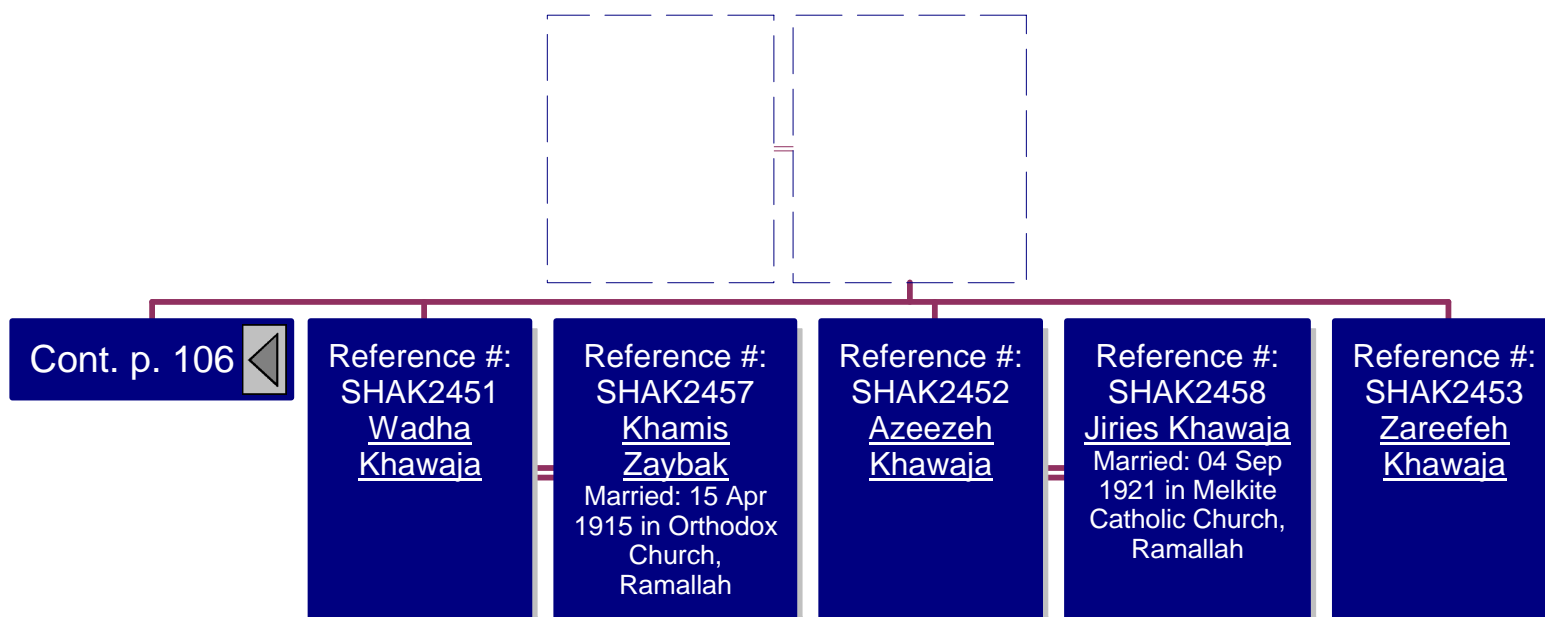

Descendants of Rashed Bin Saqger El-Haddaddeen Al-Ghassani