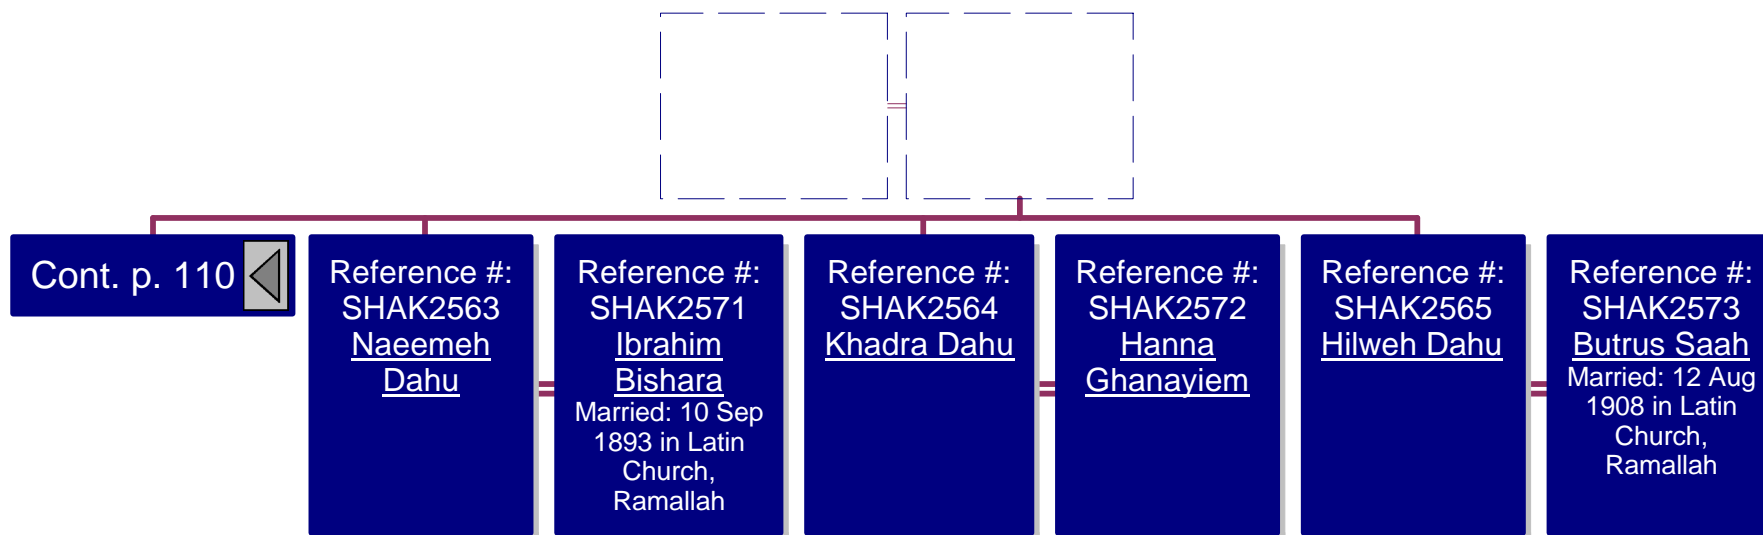

Descendants of Rashed Bin Saqger El-Haddaddeen Al-Ghassani