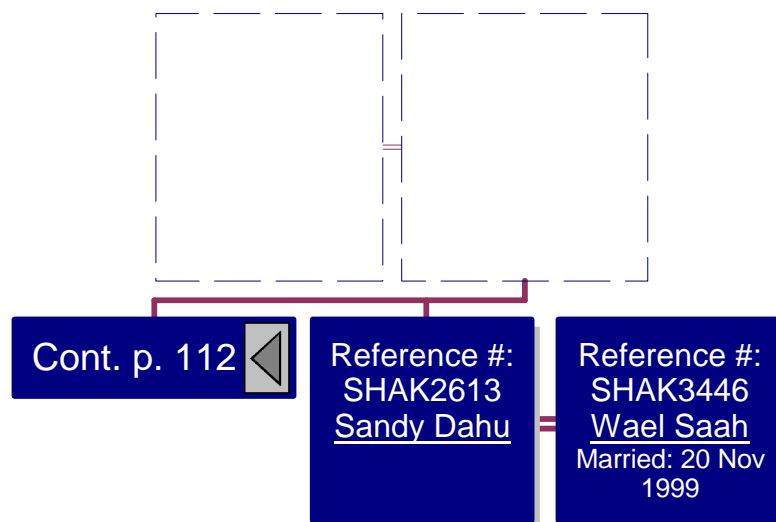

Descendants of Rashed Bin Saqger El-Haddaddeen Al-Ghassani