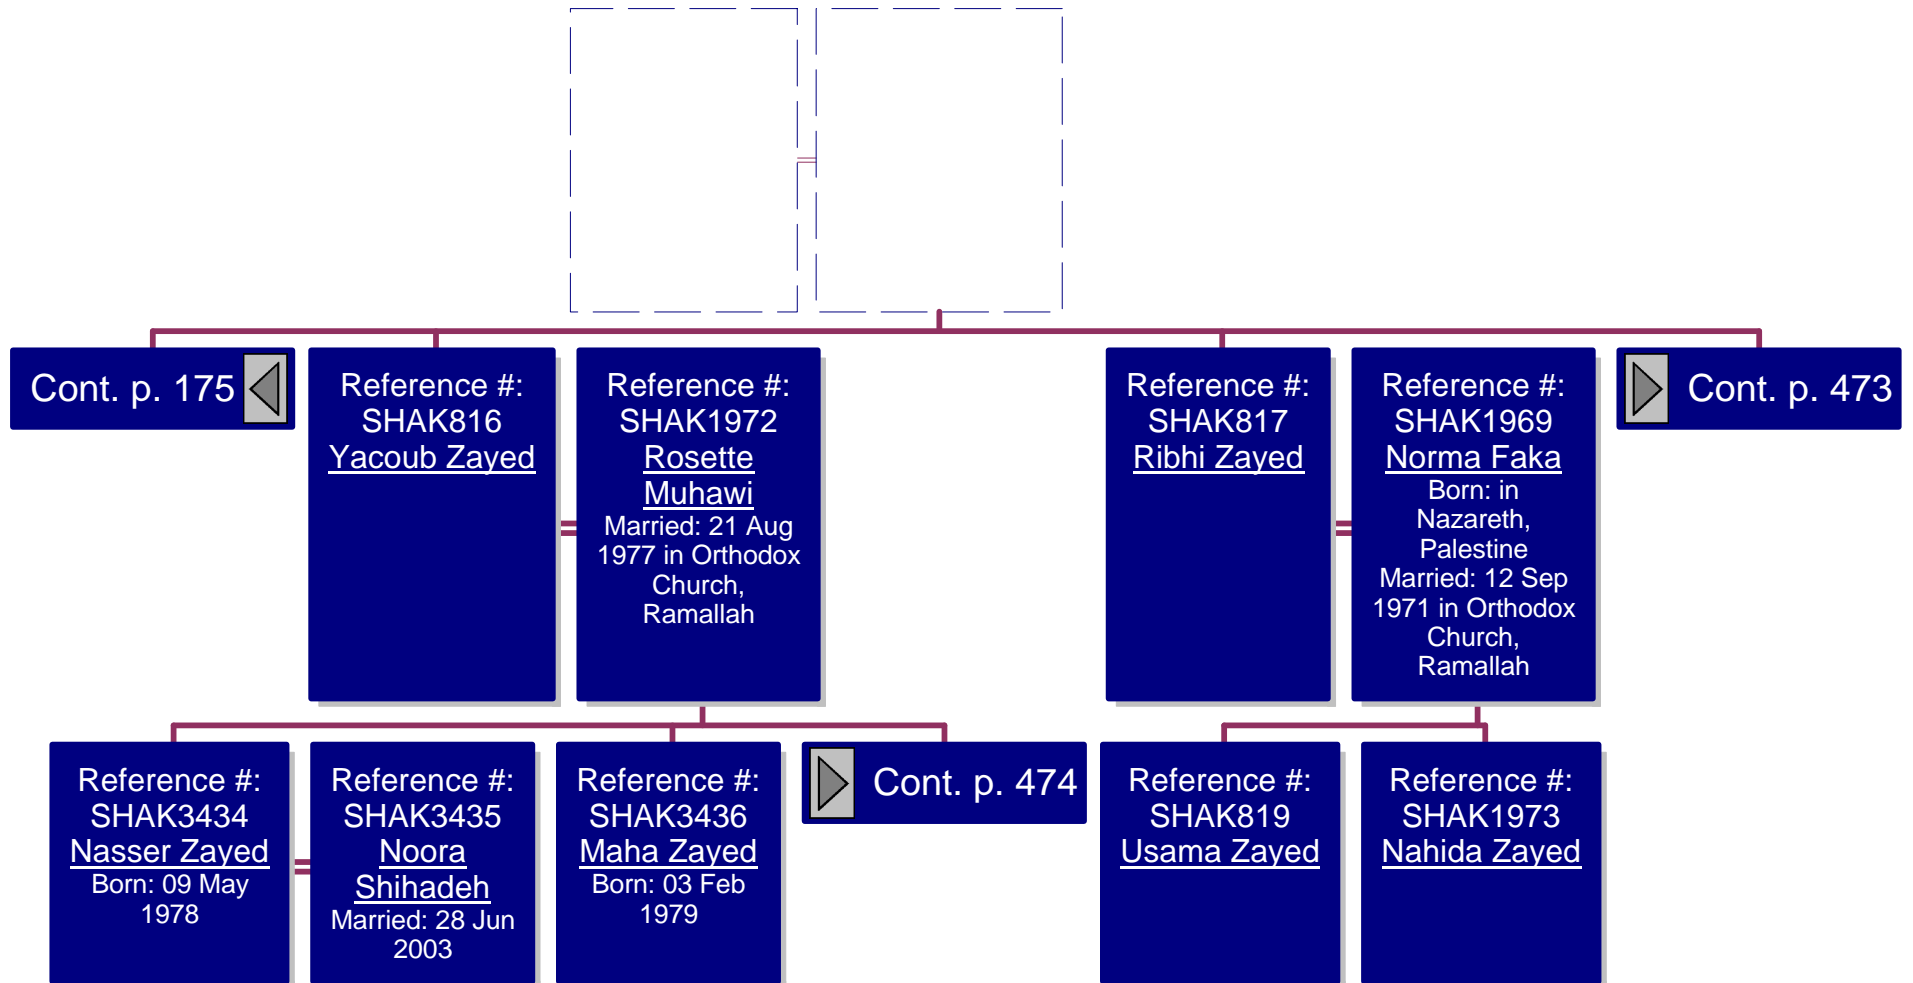

Descendants of Rashed Bin Saqger El-Haddaddeen Al-Ghassani