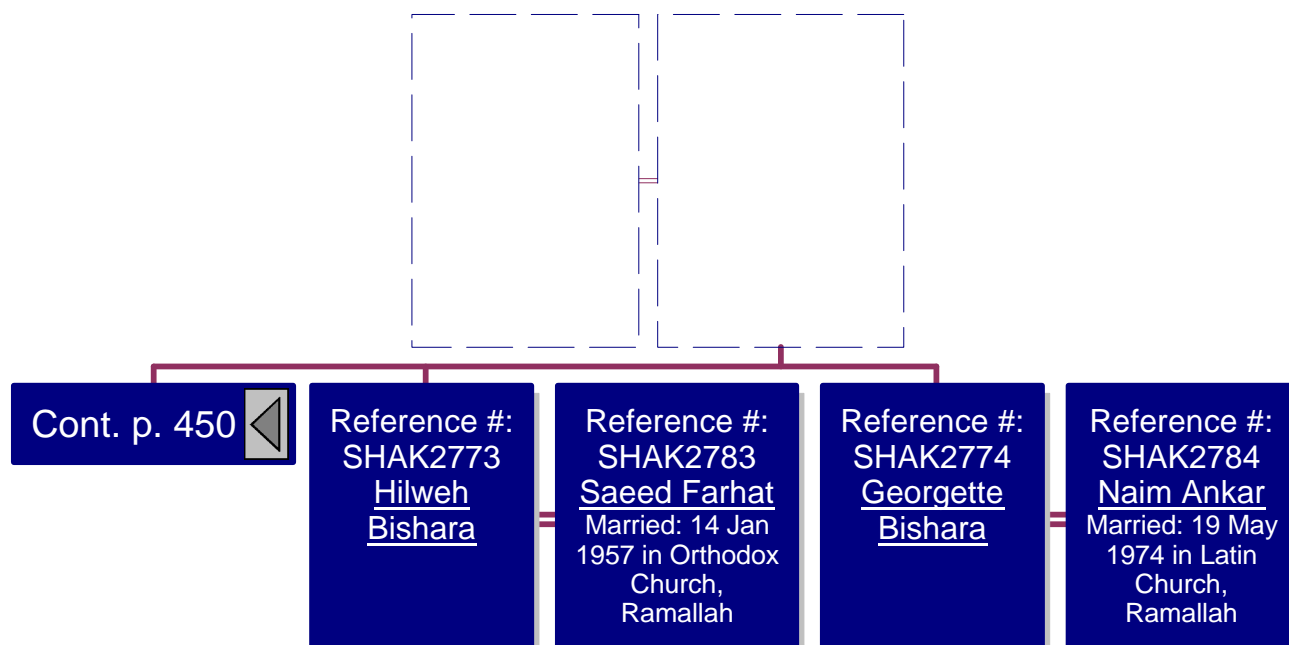

Descendants of Rashed Bin Saqger El-Haddaddeen Al-Ghassani