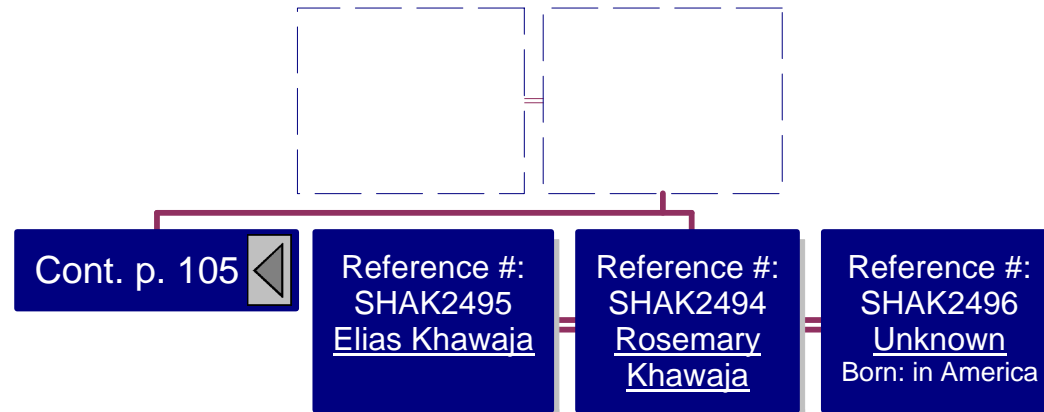

Descendants of Rashed Bin Saqger El-Haddaddeen Al-Ghassani