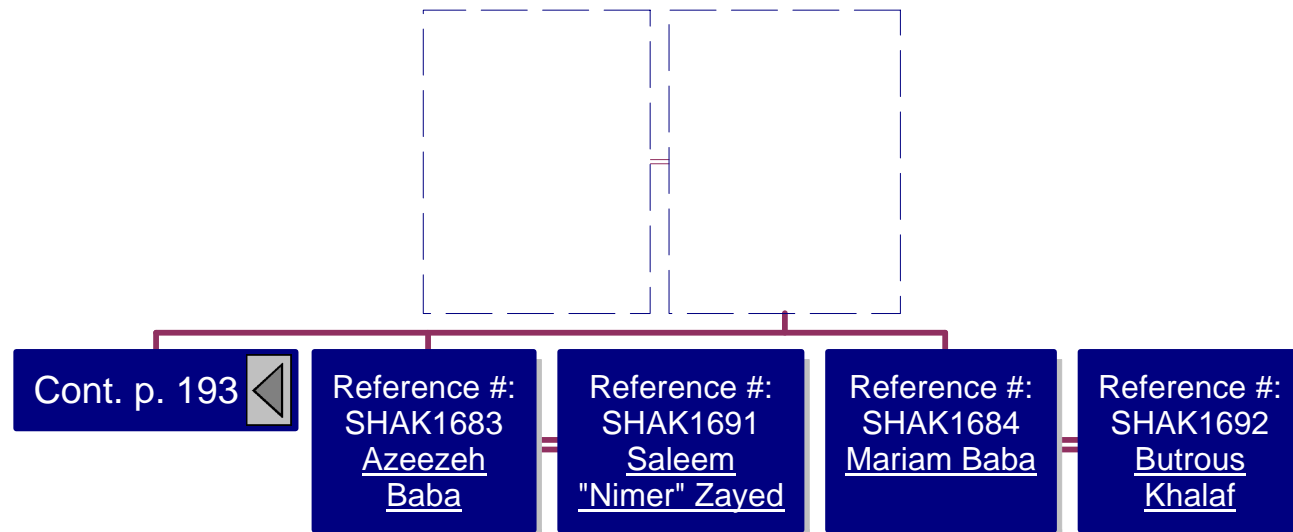

Descendants of Rashed Bin Saqger El-Haddaddeen Al-Ghassani