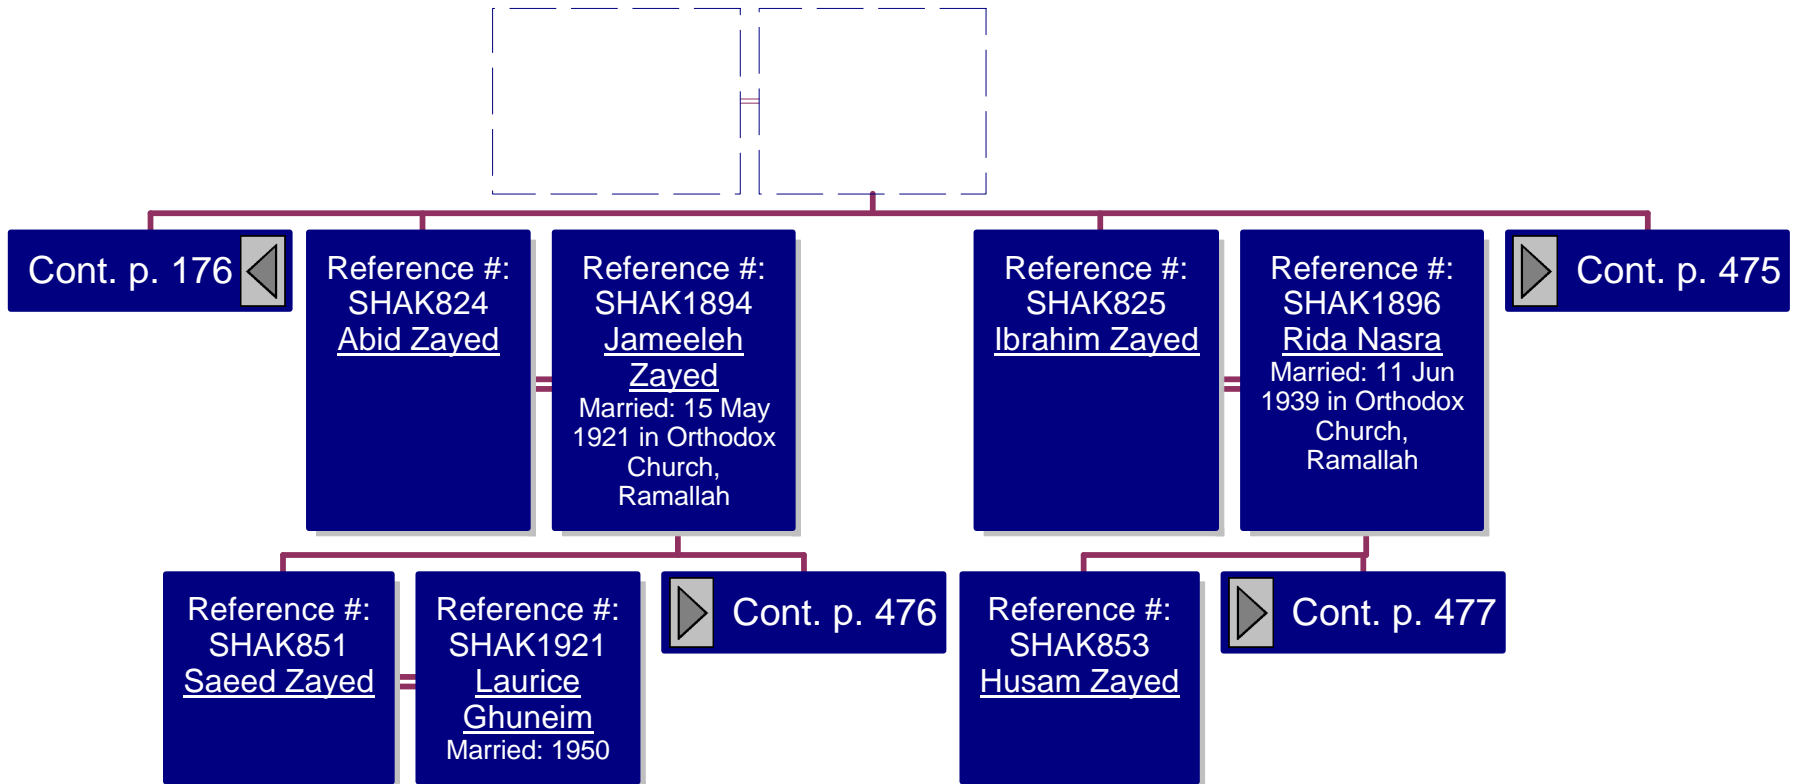

Descendants of Rashed Bin Saqger El-Haddaddeen Al-Ghassani