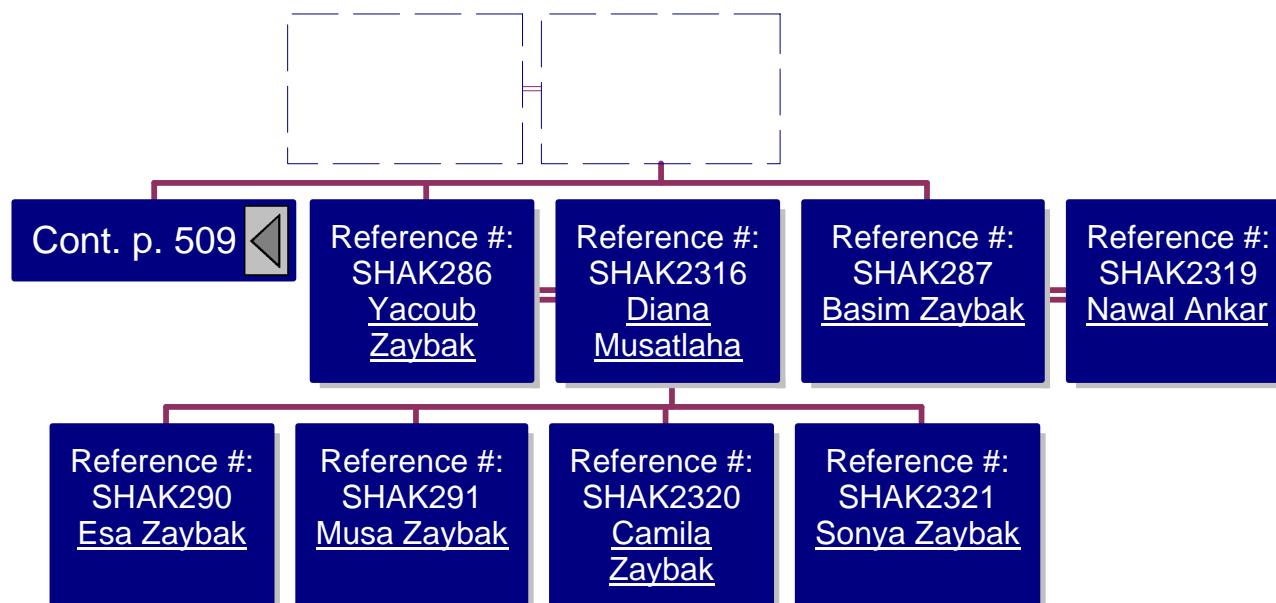

Descendants of Rashed Bin Saqger El-Haddaddeen Al-Ghassani