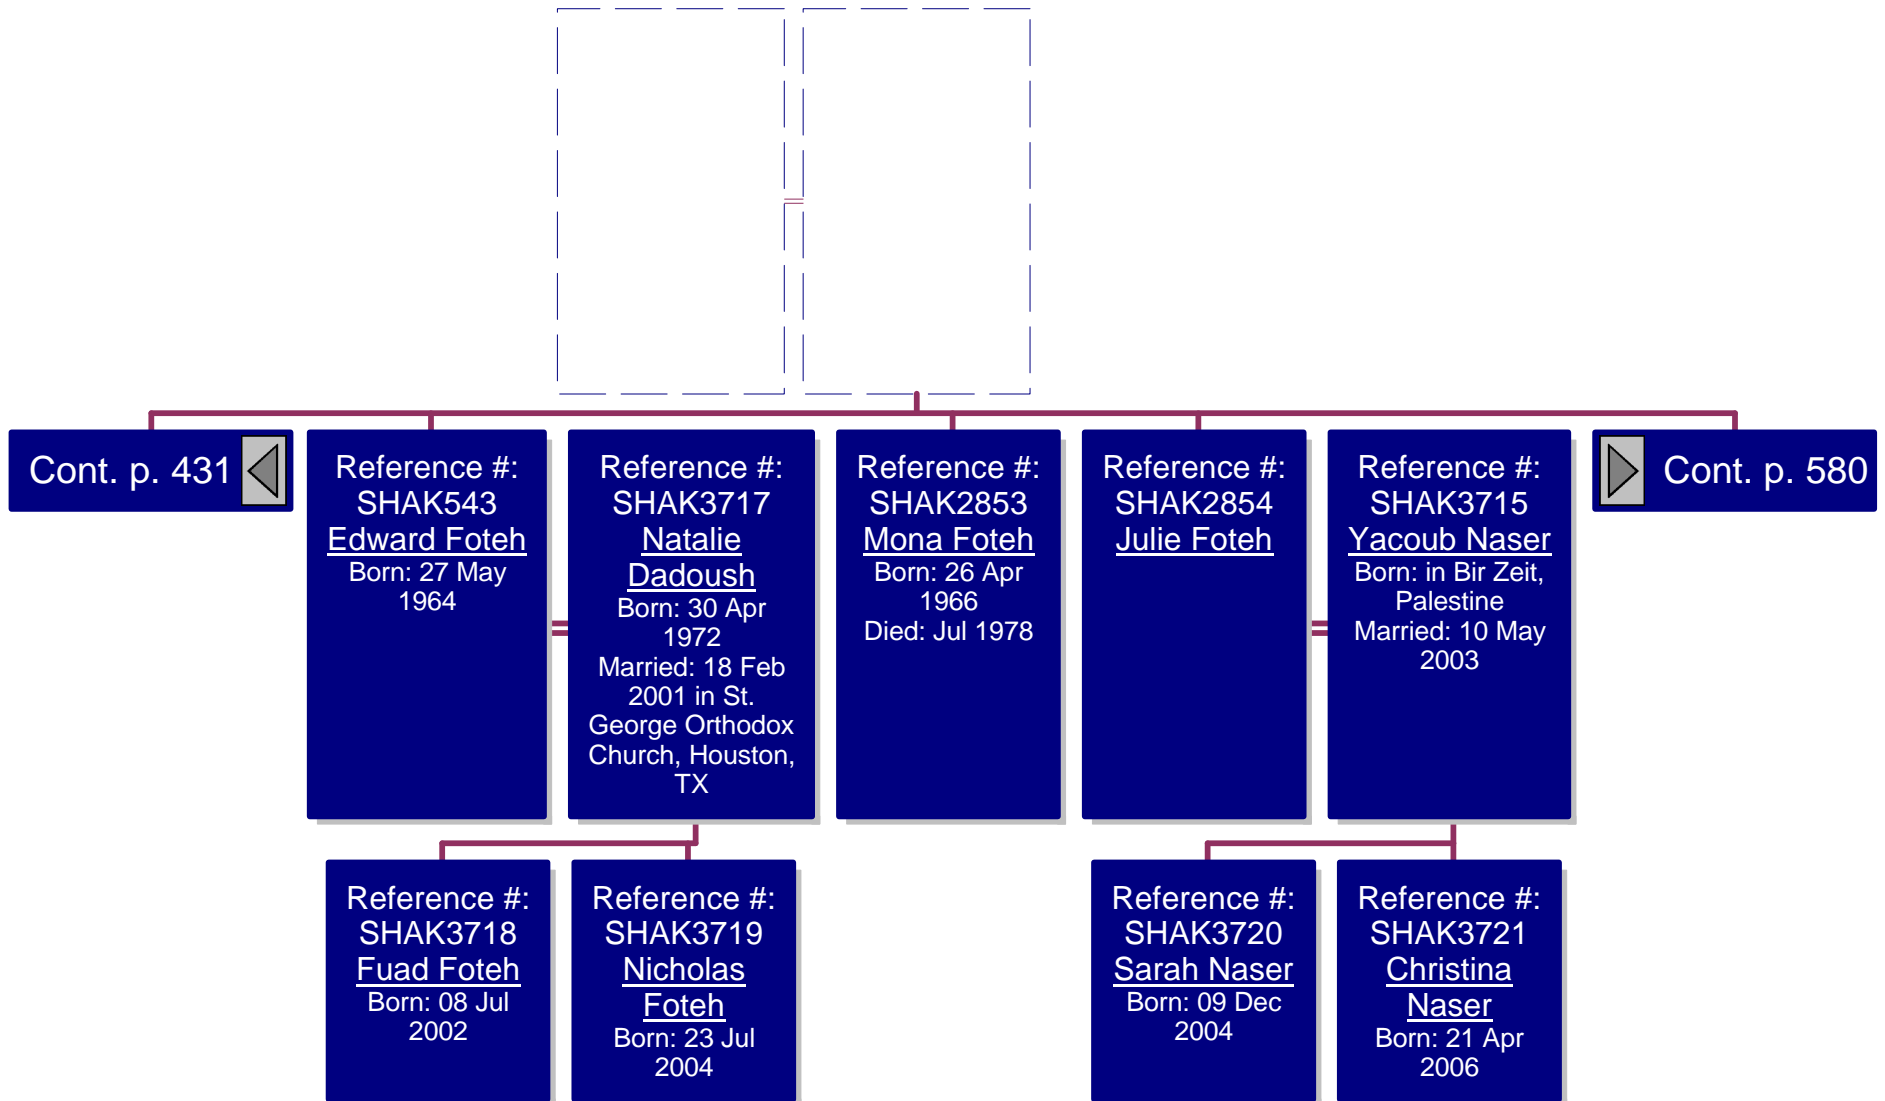

Descendants of Rashed Bin Saqger El-Haddaddeen Al-Ghassani