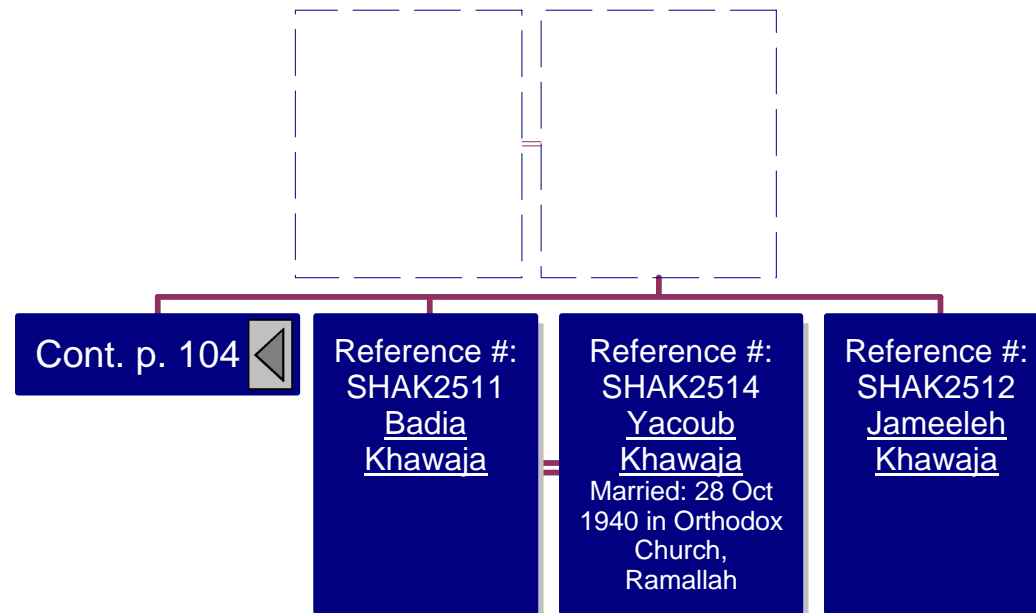

Descendants of Rashed Bin Saqger El-Haddaddeen Al-Ghassani