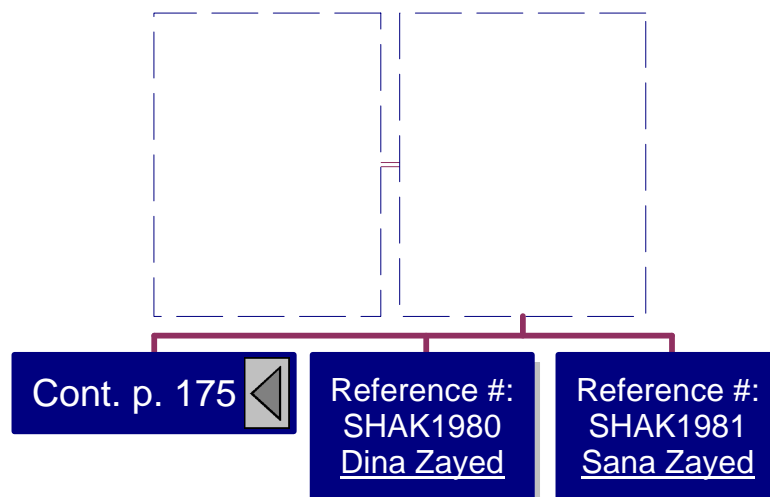

Descendants of Rashed Bin Saqger El-Haddaddeen Al-Ghassani