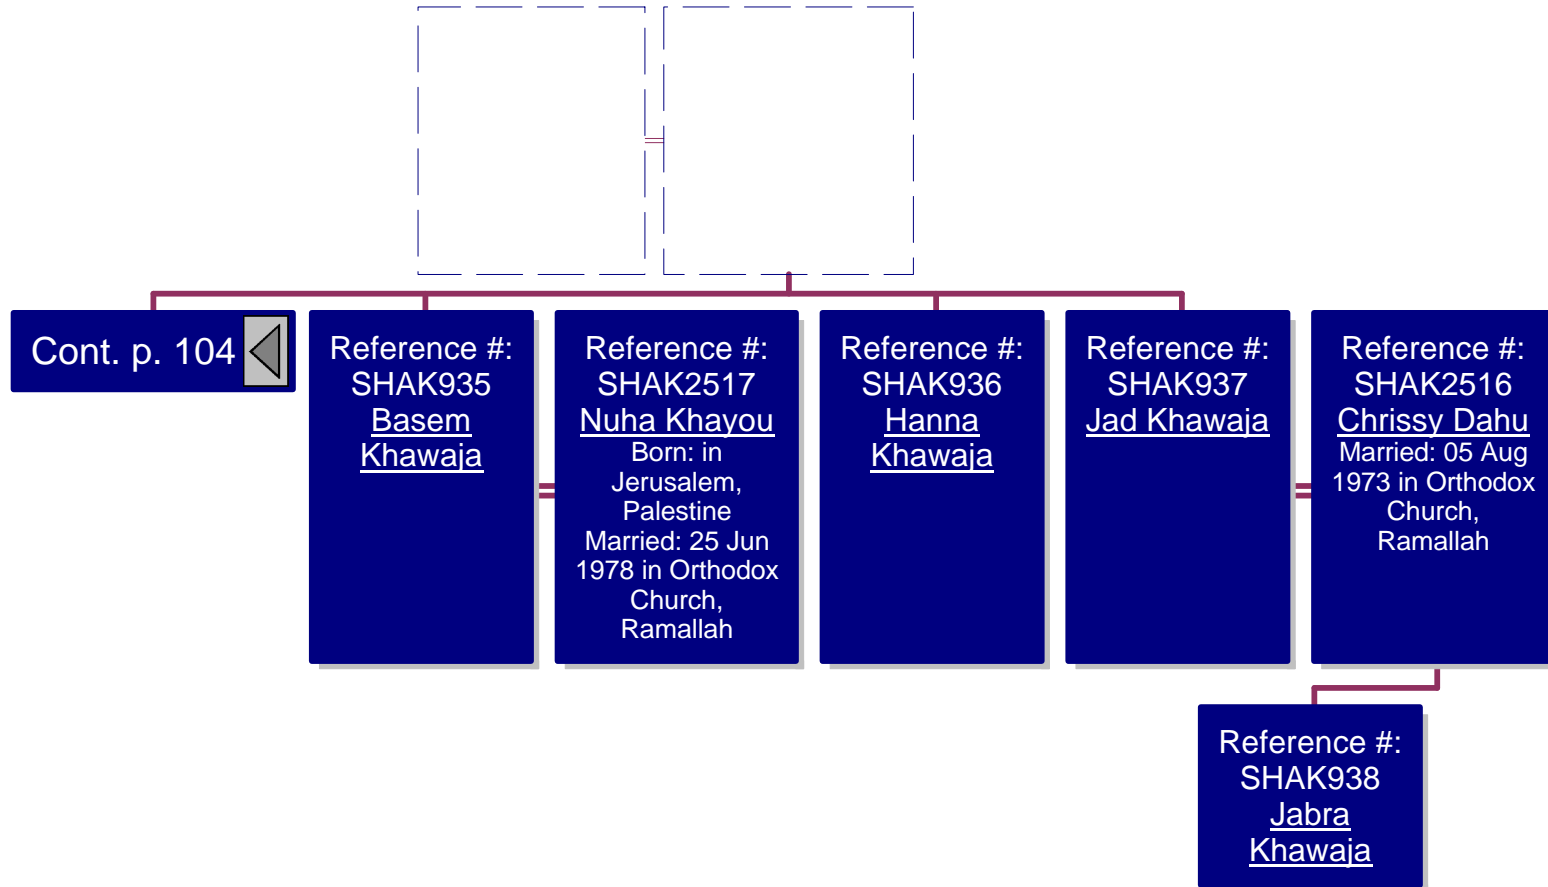

Descendants of Rashed Bin Saqger El-Haddaddeen Al-Ghassani