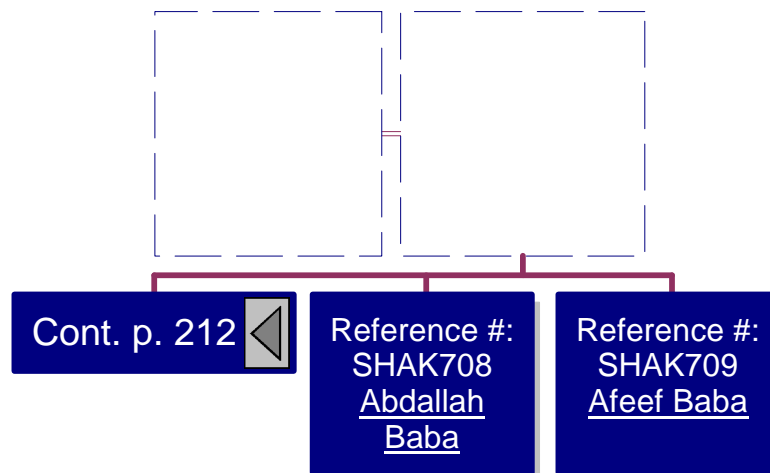

Descendants of Rashed Bin Saqger El-Haddaddeen Al-Ghassani