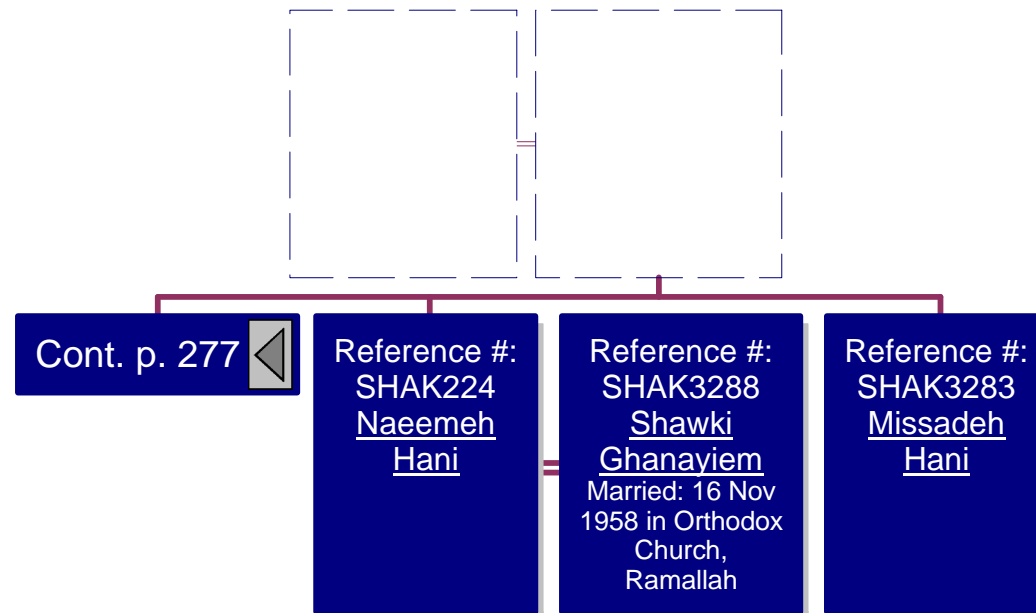

Descendants of Rashed Bin Saqger El-Haddaddeen Al-Ghassani