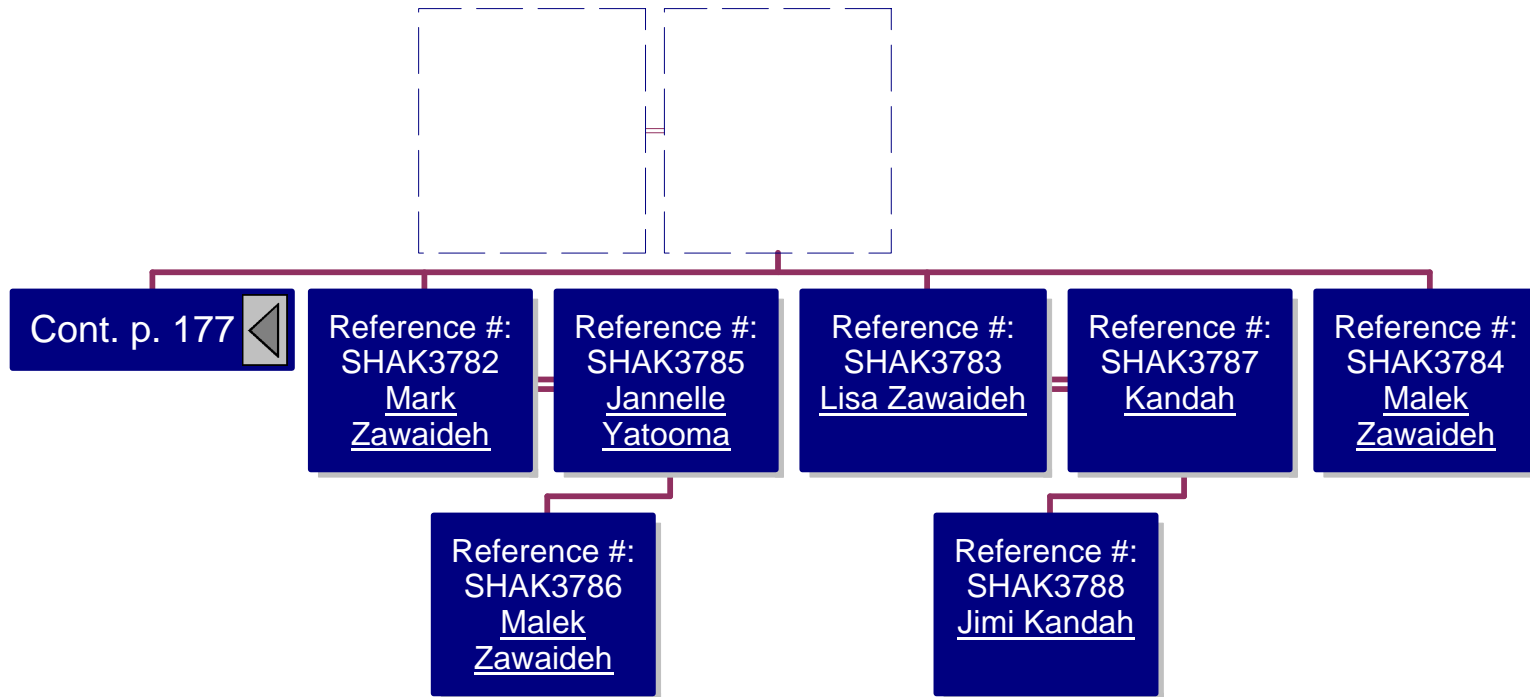

Descendants of Rashed Bin Saqger El-Haddaddeen Al-Ghassani