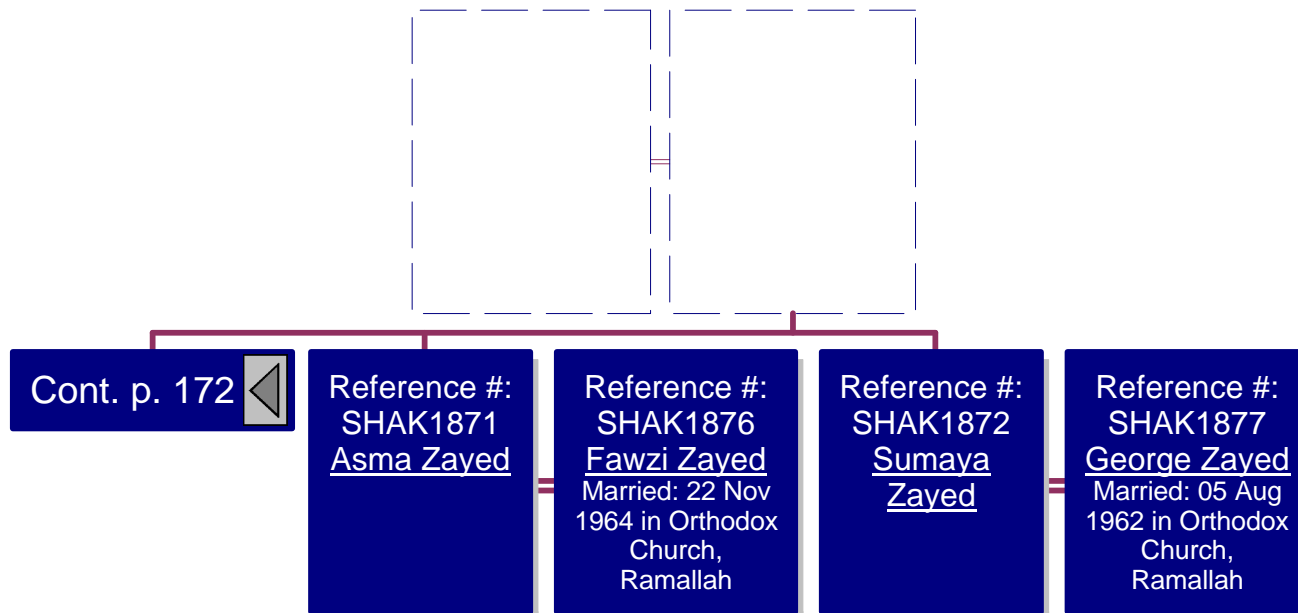

Descendants of Rashed Bin Saqger El-Haddaddeen Al-Ghassani