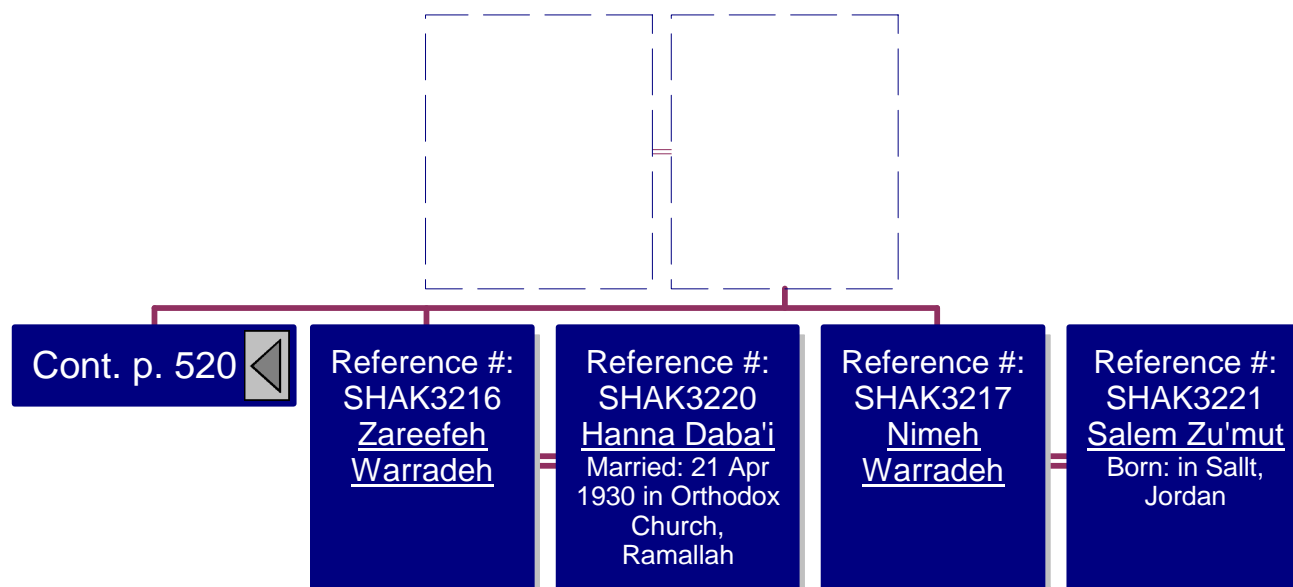

Descendants of Rashed Bin Saqger El-Haddaddeen Al-Ghassani