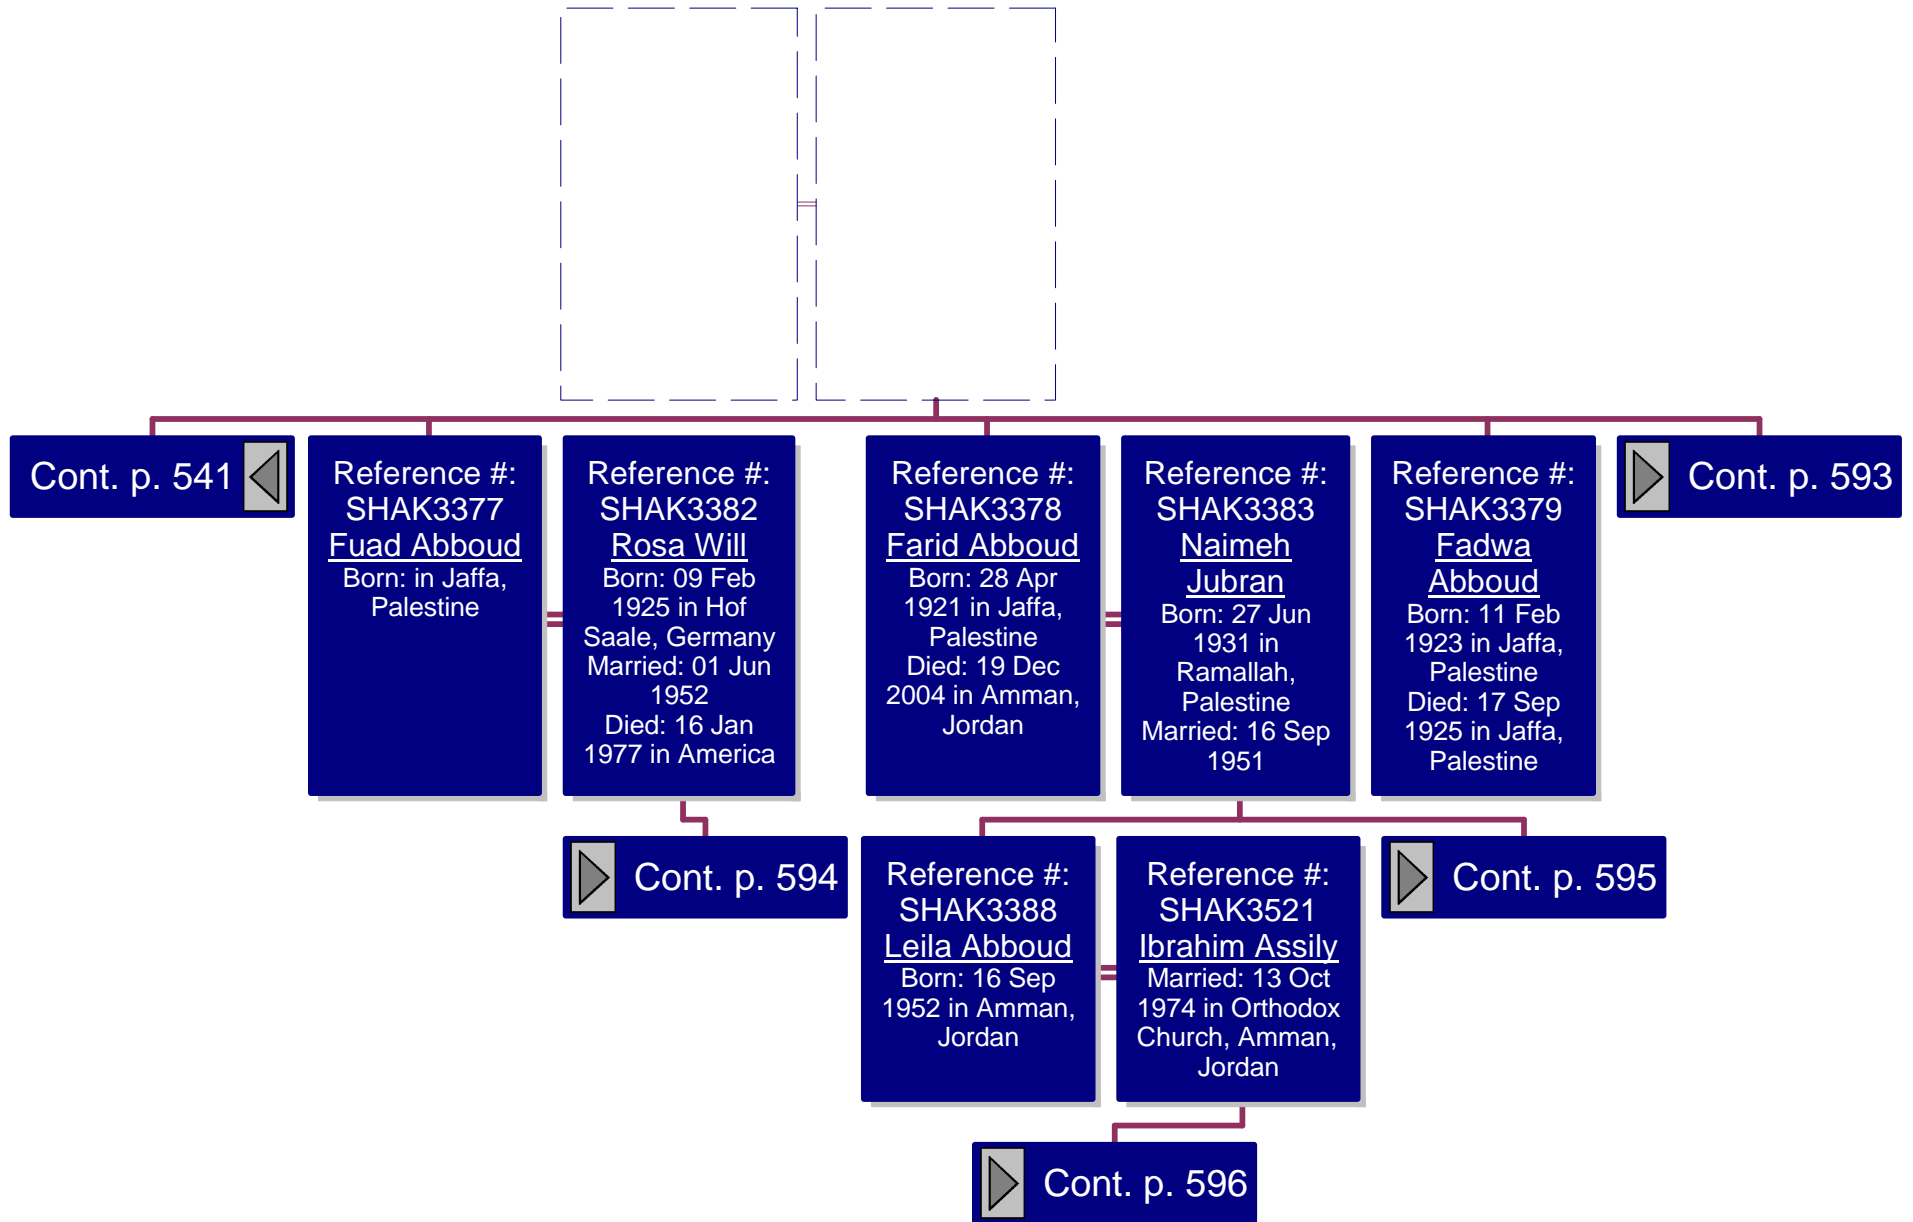

Descendants of Rashed Bin Saqger El-Haddaddeen Al-Ghassani