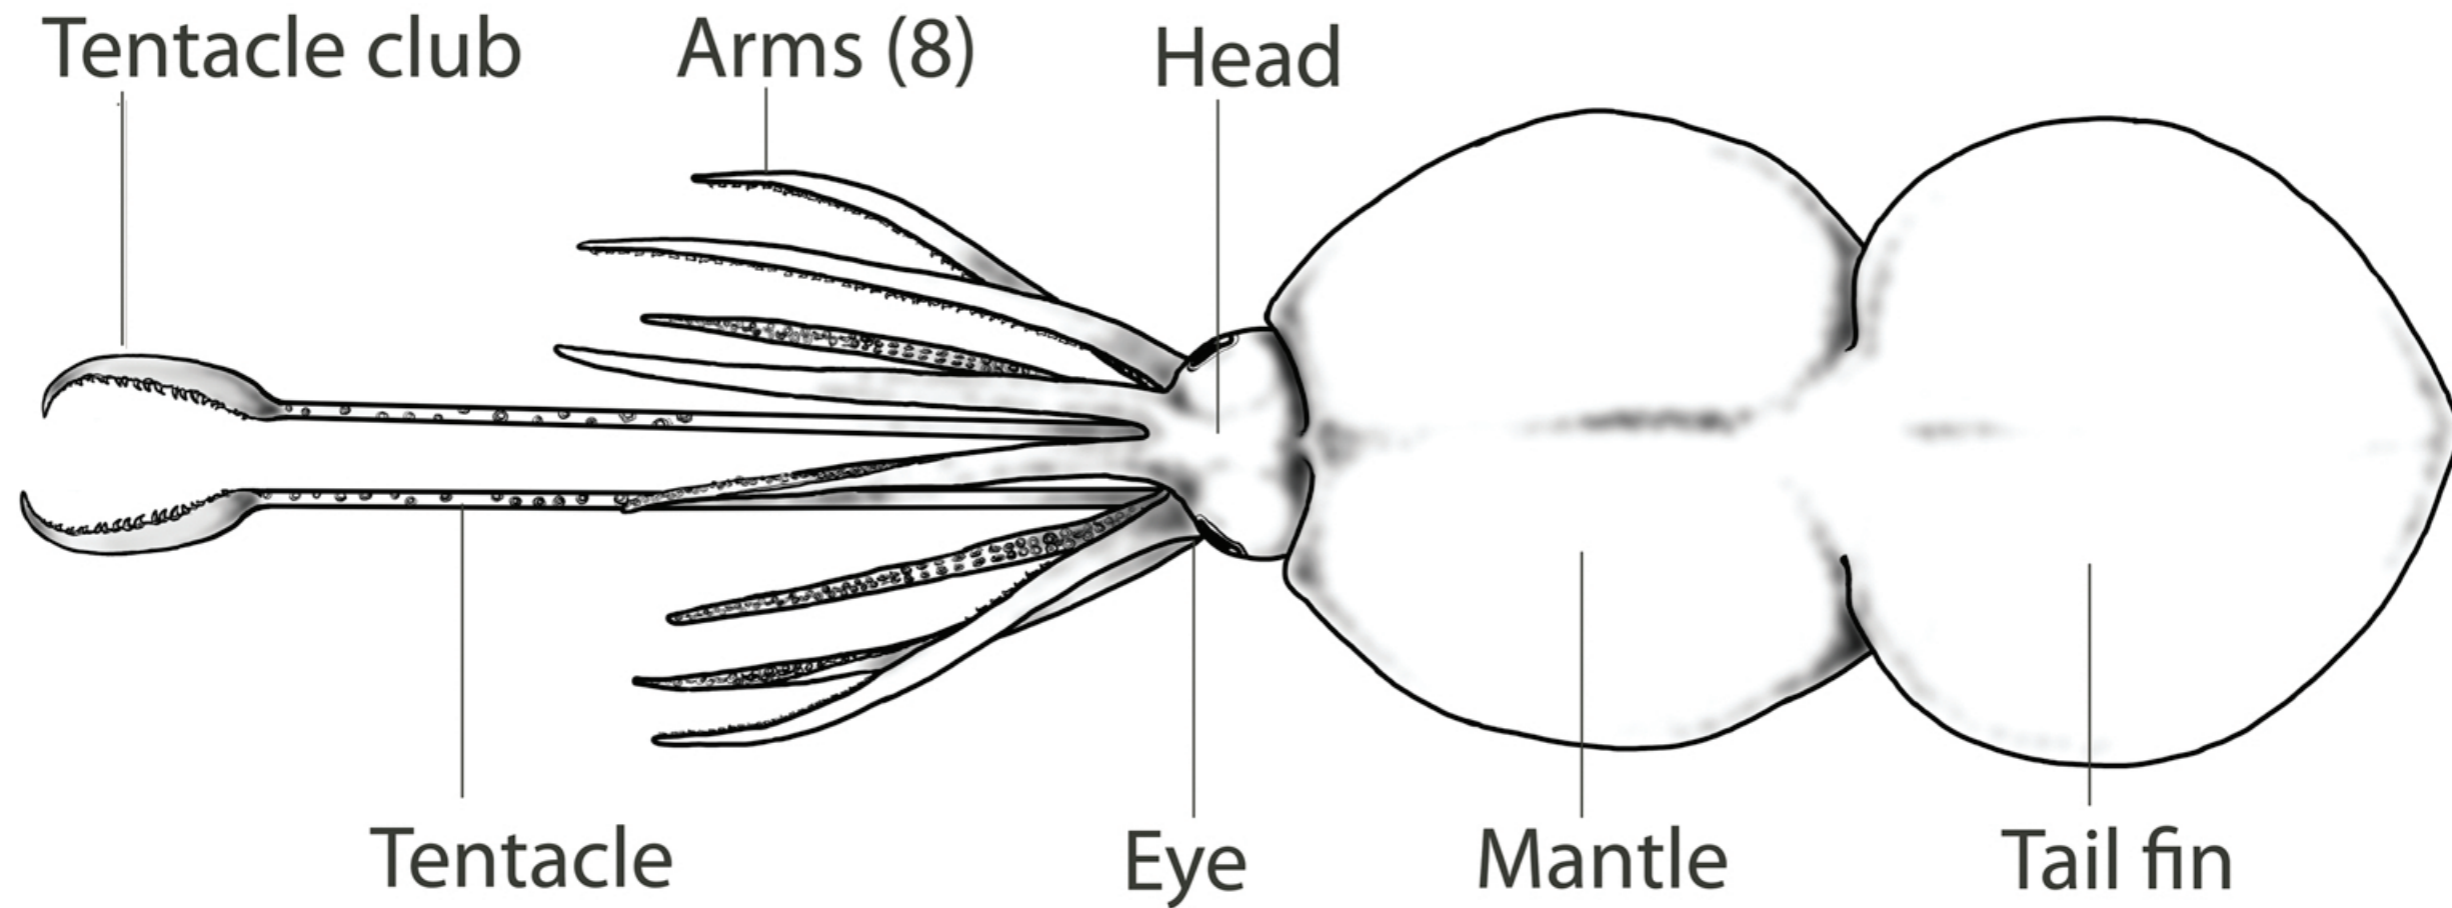

# The colossal squid

*(Mesonychoteuthis hamiltoni)*

Top (Dorsal) View

— Total length 4.2 metres —

Illustration by Anton van Helden