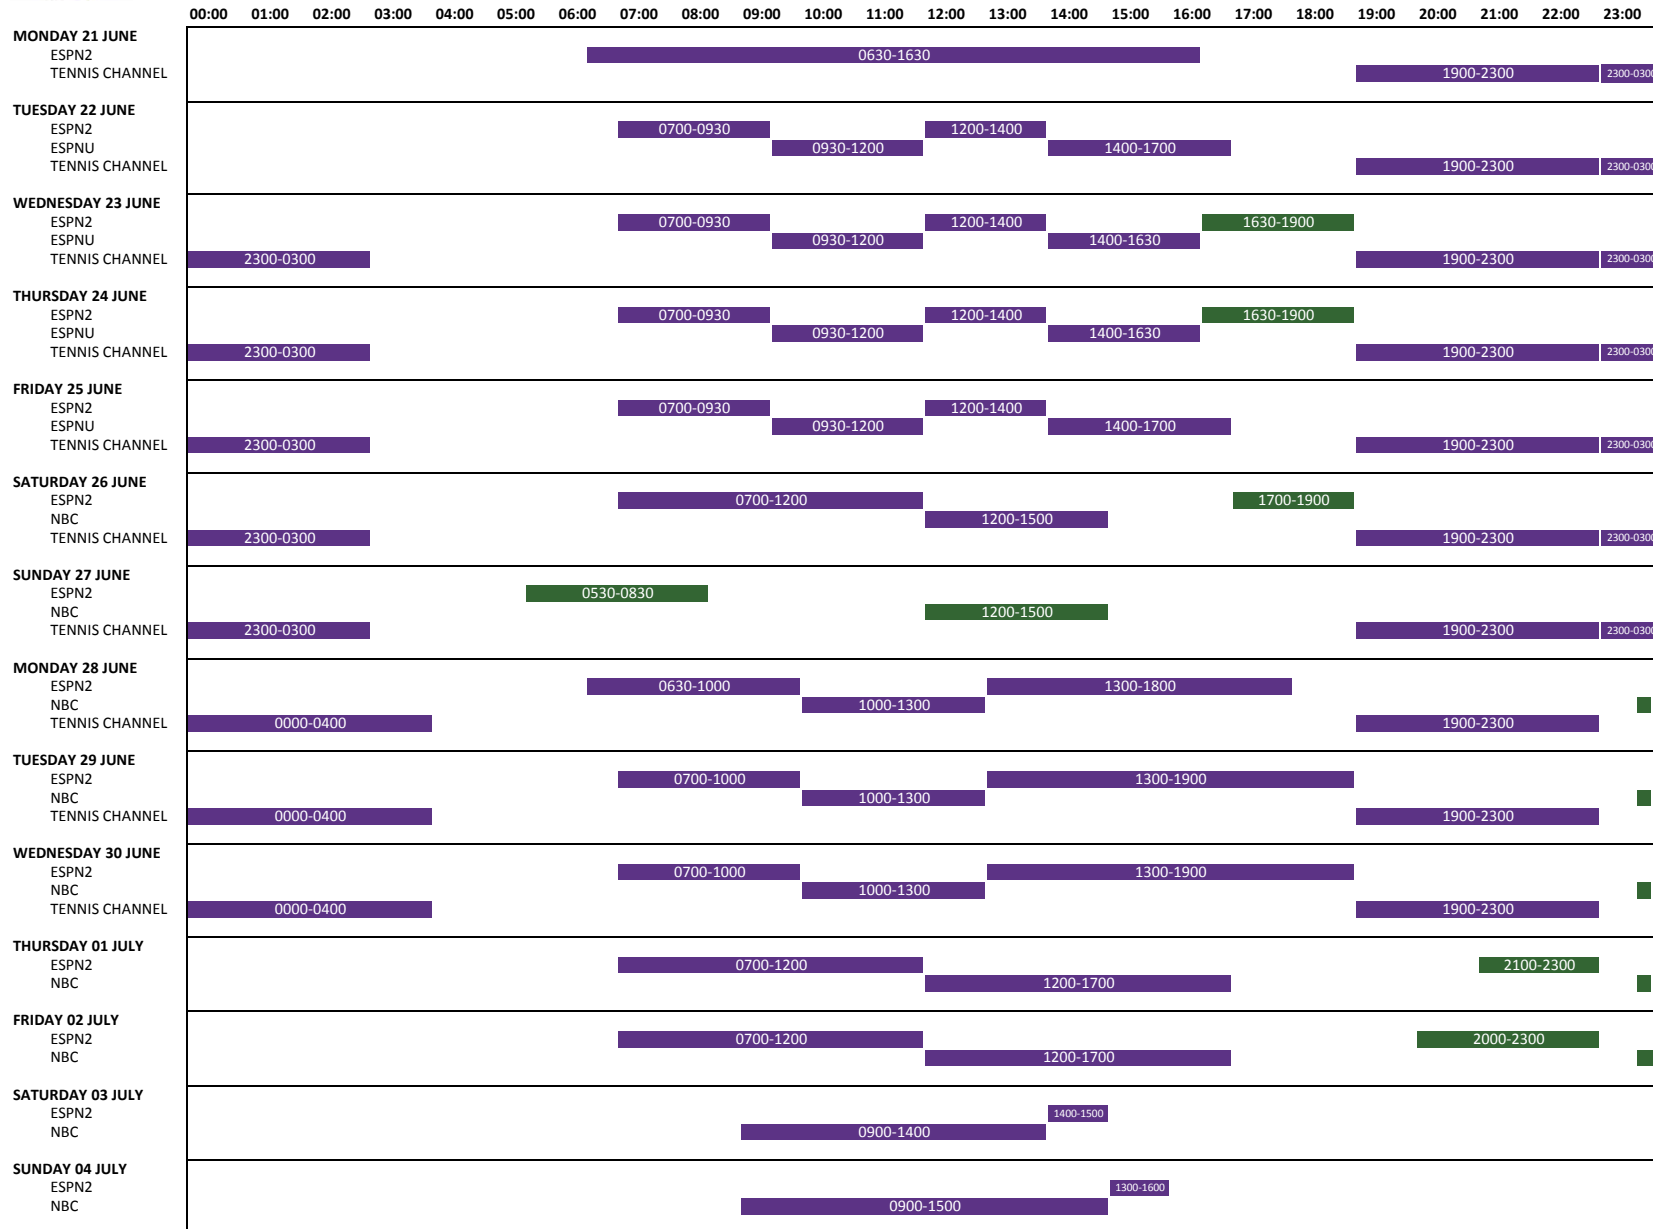

THE LAWN TENNIS CHAMPIONSHIPS, WIMBLEDON

USA Television Coverage (2010)

All times are in ET (Eastern Time) and subject to change

Highlights

Live Coverage (may be delayed)