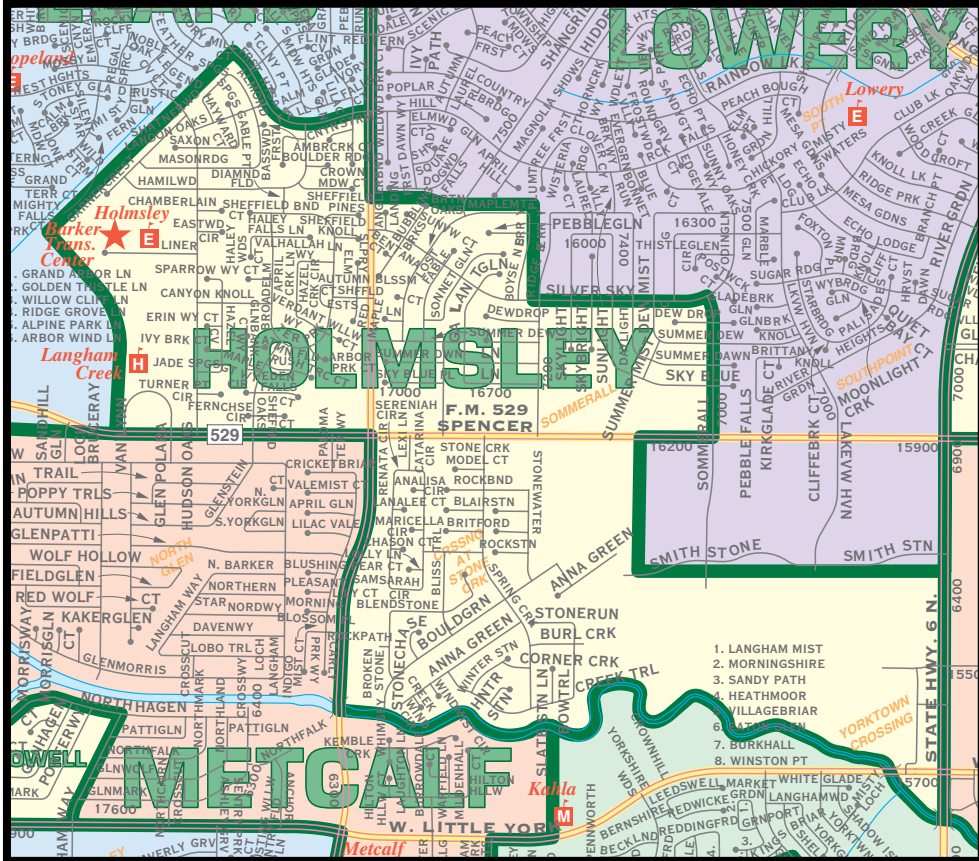

HOLMSLEY ELEMENTARY

© KEY MAPS, INC. TM 2010 - Permit #568

7315 HUDSON OAK DR. - HOUSTON, TEXAS 77095
281-463-5885