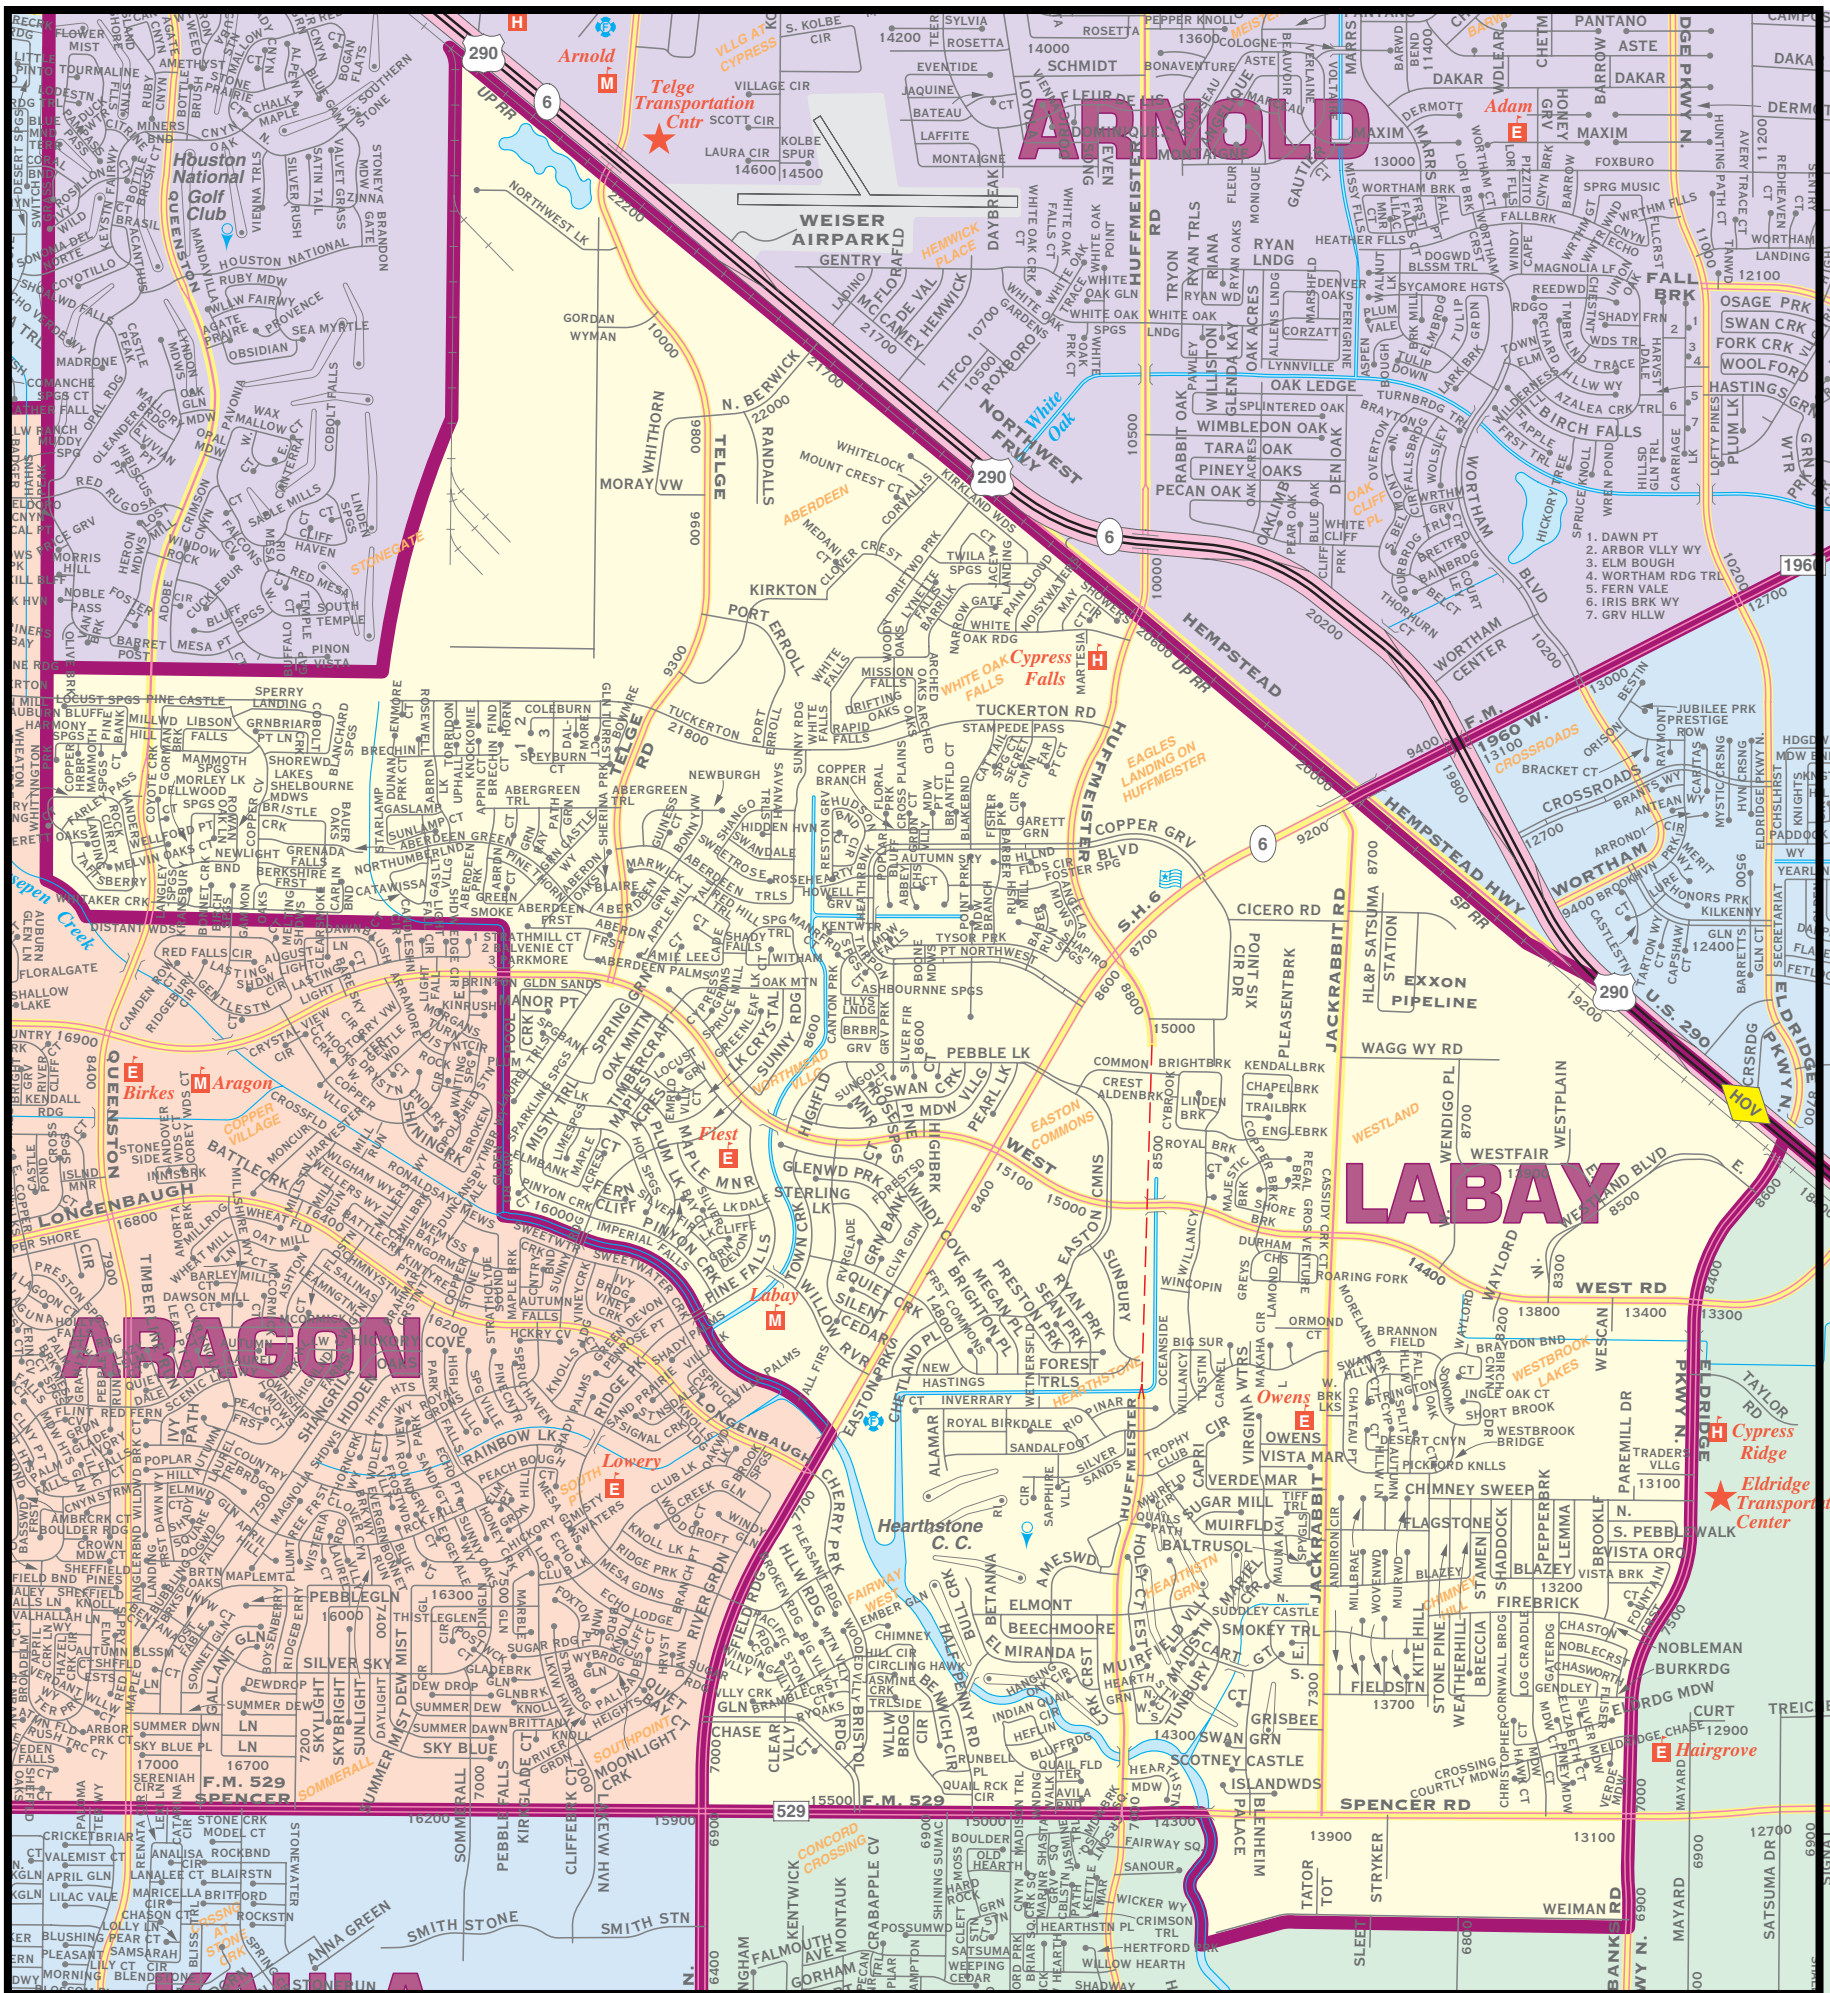

LABAY MIDDLE SCHOOL

©KEY MAPS, INC.™ 2010 - Permit #568

15435 WILLOW RIVER - HOUSTON, TEXAS 77095
281-463-5800