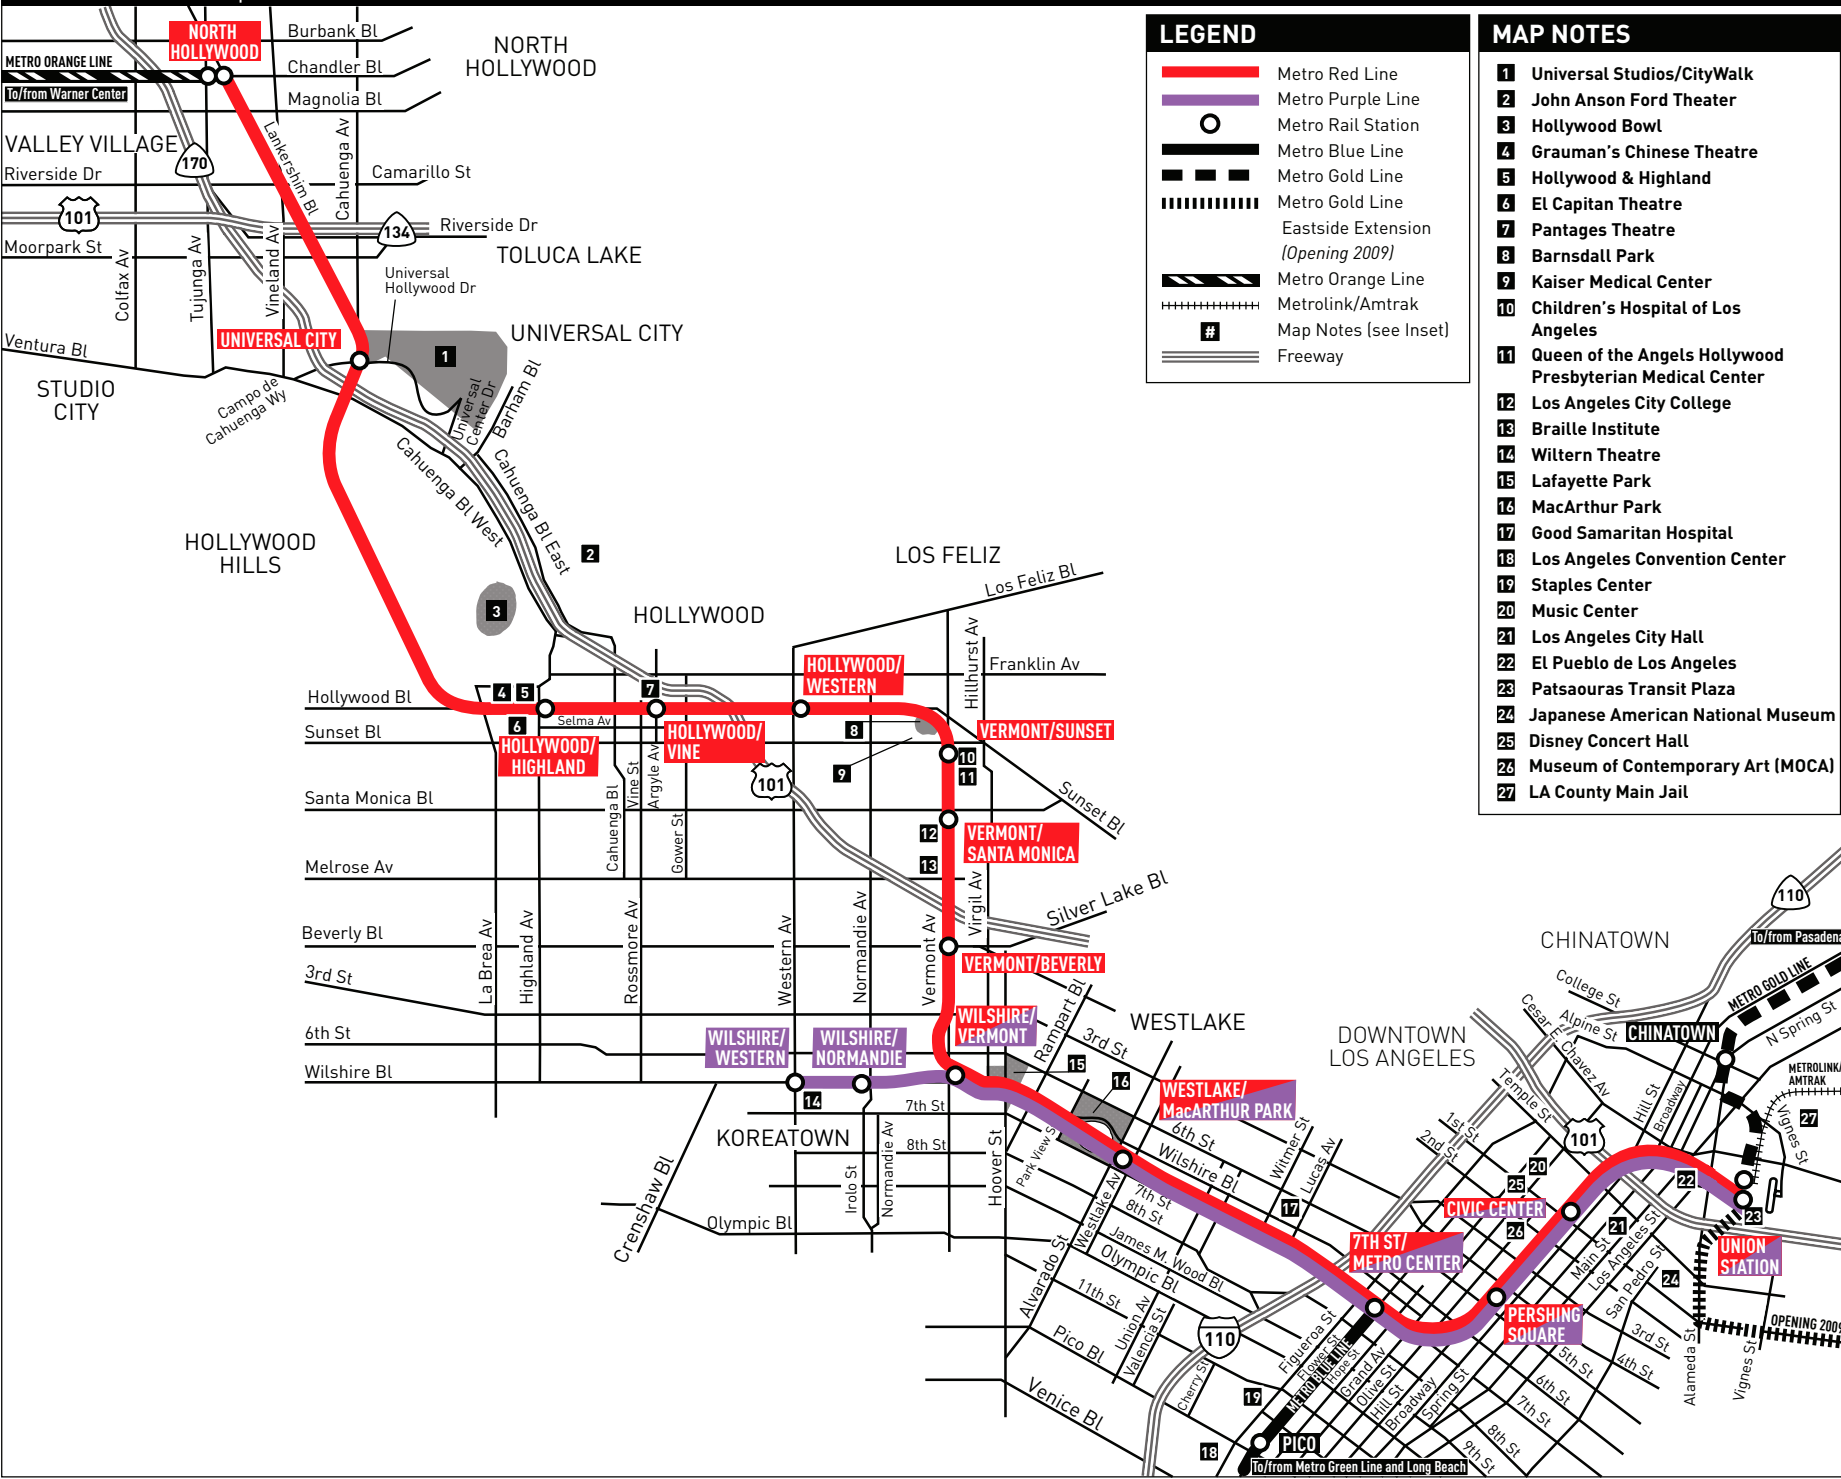

ROUTE MAP (All maps not to scale)

LEGEND

- Metro Red Line
- Metro Purple Line
- Metro Rail Station
- Metro Blue Line
- Metro Gold Line
- Metro Gold Line Eastside Extension (Opening 2009)
- Metro Orange Line
- Metrolink/Amtrak
- # Map Notes (see Inset)
- Freeway

- MAP NOTES**
- 1 Universal Studios/CityWalk
 - 2 John Anson Ford Theater
 - 3 Hollywood Bowl
 - 4 Grauman's Chinese Theatre
 - 5 Hollywood & Highland
 - 6 El Capitan Theatre
 - 7 Pantages Theatre
 - 8 Barnsdall Park
 - 9 Kaiser Medical Center
 - 10 Children's Hospital of Los Angeles
 - 11 Queen of the Angels Hollywood Presbyterian Medical Center
 - 12 Los Angeles City College
 - 13 Braille Institute
 - 14 Wiltern Theatre
 - 15 Lafayette Park
 - 16 MacArthur Park
 - 17 Good Samaritan Hospital
 - 18 Los Angeles Convention Center
 - 19 Staples Center
 - 20 Music Center
 - 21 Los Angeles City Hall
 - 22 El Pueblo de Los Angeles
 - 23 Patsaouras Transit Plaza
 - 24 Japanese American National Museum
 - 25 Disney Concert Hall
 - 26 Museum of Contemporary Art (MOCA)
 - 27 LA County Main Jail