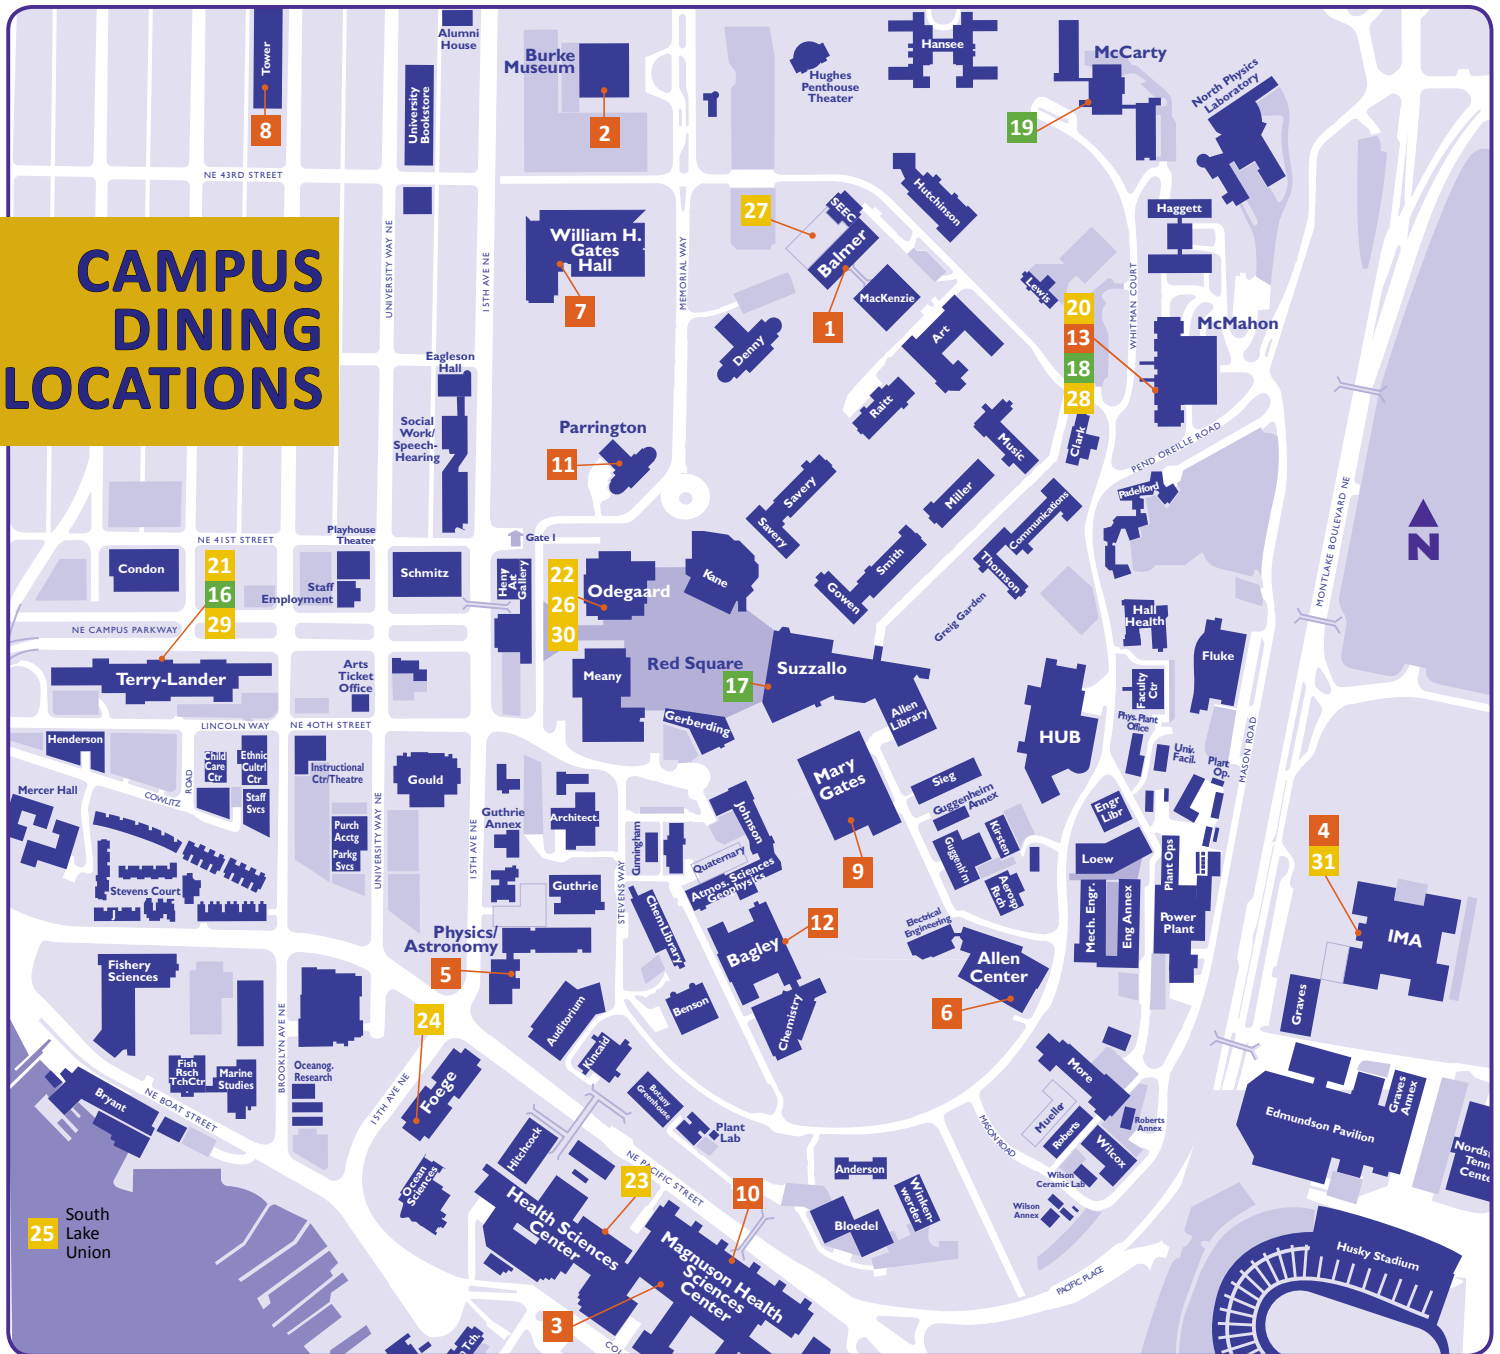

CAMPUS DINING LOCATIONS

CAFÉS & ESPRESSO

- 1 Balmer Café, Balmer Hall
- 2 Burke Museum Café, Burke Museum
- 3 Court Café, Health Sciences E-Court
- 4 Dawg Bites, IMA
- 5 The h-bar, Physics/Astronomy Building
- 6 Reboot, Paul G. Allen Center for Computer Science & Engineering
- 7 Supreme Cup, William H. Gates Hall
- 8 Tower Café, UW Tower
- 9 Mary Gates Hall Espresso, Mary Gates Hall
- 10 Overpass Espresso, Health Sciences T-Wing, 4th Floor
- 11 Public Grounds, Parrington Hall
- 12 Think Tank, Bagley Hall
- 13 Joe Haus, McMahon Hall

EXPRESS MARKETS

- 16 2 Convenient, Lander Hall
- 17 Suzzallo Espresso & Market, Suzzallo Library
- 18 The Nook, McMahon Hall
- 19 Ian's Domain, McCarty Hall

RESTAURANTS

- 20 8 at McMahon, McMahon Hall
- 21 Eleven 01 Café, Terry Hall
- 22 By George Café, Odegaard Undergraduate Library
- 23 Rotunda Café, Health Sciences H-Wing
- 24 Vista Café, William H. Foege Building
- 25 Café 815 Mercer, UW Medicine SLU, 815 Mercer Street
- 26 Subway, By George Café
- 27 Orin's Place, Paccar Hall (Fall 2010)
- 28 Pagliacci, McMahon Hall
- 29 Pagliacci, Terry Hall (Fall 2010)
- 30 Frëshëns Smoothies, Odegaard Undergraduate Library
- 31 Frëshëns Smoothies, IMA