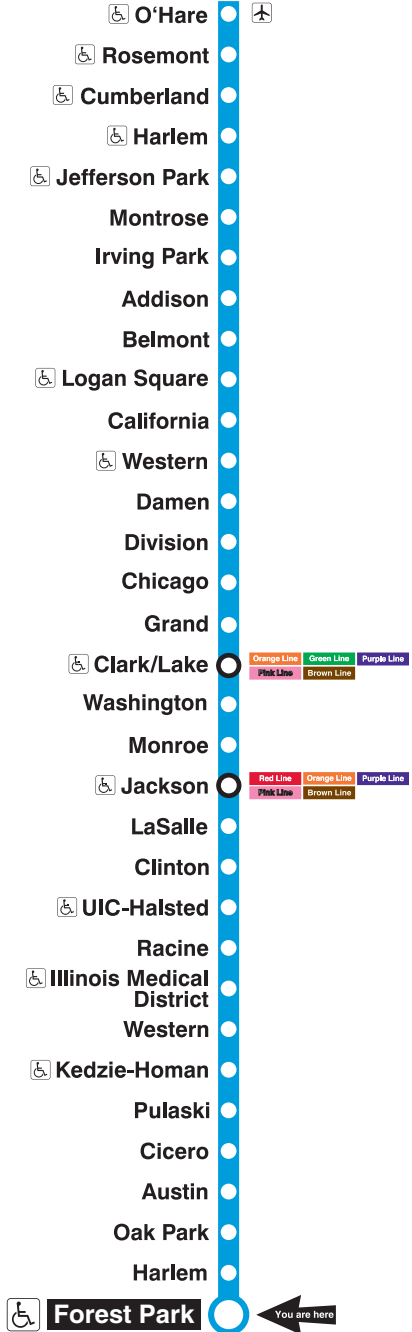

Blue Line

Forest Park

Station Timetable

Blue Line Trains

To O'Hare

Weekdays	Saturdays	Sundays
3:00am 3:15 3:30 3:45	3:00am 3:15 3:30 3:45	3:00am 3:15 3:30 3:45
4:00am	4:00am	4:00am 4:15 4:30 4:45
every 10 minutes until	every 9 to 12 minutes until	every 10 to 12 minutes until
6:00am	7:00am	6:00am
every 7 to 10 minutes until	every 7 to 8 minutes until	9:00am
3:00pm	7:00pm	every 10 minutes until
every 4 to 8 minutes until	7:00pm	8:00pm
7:00pm	every 9 to 12 minutes until	every 10 to 12 minutes until
every 7 to 12 minutes until	10:50pm	10:50pm
12:50am	11:02pm 11:16 11:30 11:45	11:02pm 11:16 11:30 11:45
1:02am 1:15 1:30	12:00am 12:15 12:30 12:45	12:00am 12:15 12:30 12:45
2:00am 2:30	1:00am 1:15 1:30	1:00am 1:15 1:30
	2:00am 2:30	2:00am 2:30

Blue Line service operates 24 hours a day.

Travel Information:

Phone: 312-836-7000

TTY: 312-836-4949

Website: transitchicago.com

Customer Information:

Phone: 1-888-YOUR-CTA (1-888-968-7282)

TTY: 1-888-CTA-TTY1 (1-888-282-8891)