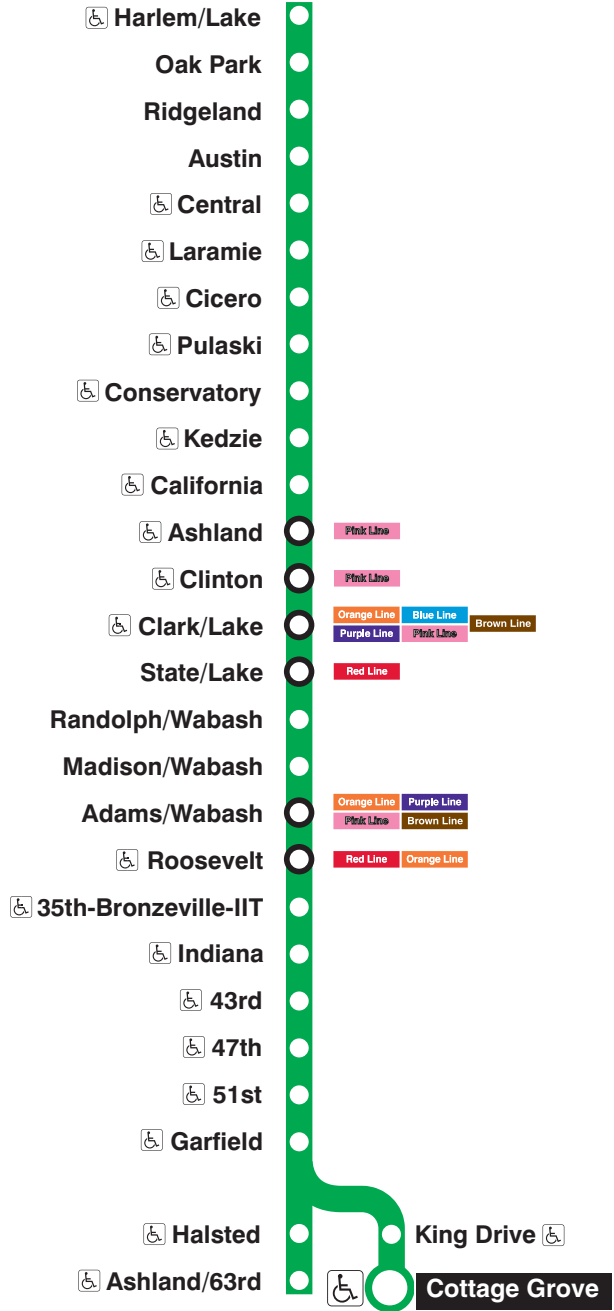

Green Line

Cottage Grove

Station Timetable

Green Line Trains

To Harlem/Lake

Weekdays		Saturdays		Sundays	
4:11am	first train	6:09am	first train	6:41am	first train
4:38am		6:34am	6:58	7:11am	7:41
5:01am	5:21 5:41	7:22am	7:46	8:10am	8:34 8:58
6:01am	6:21 6:41	8:10am	8:34 8:58	9:22am	9:46
7:01am	7:21 7:38 7:54	9:22am	9:46	10:10am	10:34 10:58
8:10am	8:26 8:42 8:58	10:10am	10:34 10:58	11:22am	11:46
9:15am	9:35 9:55	11:22am	11:46	12:10pm	12:34 12:58
10:15am	10:36	12:06pm	12:26 12:46	1:22pm	1:46
11:00am	11:24 11:48	1:06pm	1:26 1:46	2:10pm	2:34 2:58
12:12pm	12:36	2:06pm	2:26 2:46	3:22pm	3:46
1:00pm	1:24 1:48	3:06pm	3:26 3:46	4:10pm	4:34 4:58
2:12pm	2:36 2:57	4:06pm	4:26 4:46	5:22pm	5:46
3:17pm	3:34 3:50	5:06pm	5:26 5:46	6:10pm	6:34 6:58
4:06pm	4:21 4:36 4:51	6:06pm	6:26 6:46	7:26pm	7:56
5:06pm	5:21 5:37 5:53	7:06pm	7:26 7:46	8:26pm	8:56
6:10pm	6:30 6:50	8:06pm	8:26 8:46	9:26pm	9:56
7:11pm	7:35 7:59	9:06pm	9:26 9:46	10:26pm	10:56
8:23pm	8:47	10:06pm	10:26 10:56	11:26pm	11:56
9:11pm	9:35 9:59	11:26pm	11:56	12:26am	
10:26pm	10:56	12:26am			
11:26pm	11:56				
12:26am					
1:01am	last train	1:01am	last train	1:01am	last train

Travel Information:

Phone: 312-836-7000

TTY: 312-836-4949

Website: transitchicago.com

Customer Information:

Phone: 1-888-YOUR-CTA (1-888-968-7282)

TTY: 1-888-CTA-TTY1 (1-888-282-8891)

Website: transitchicago.com