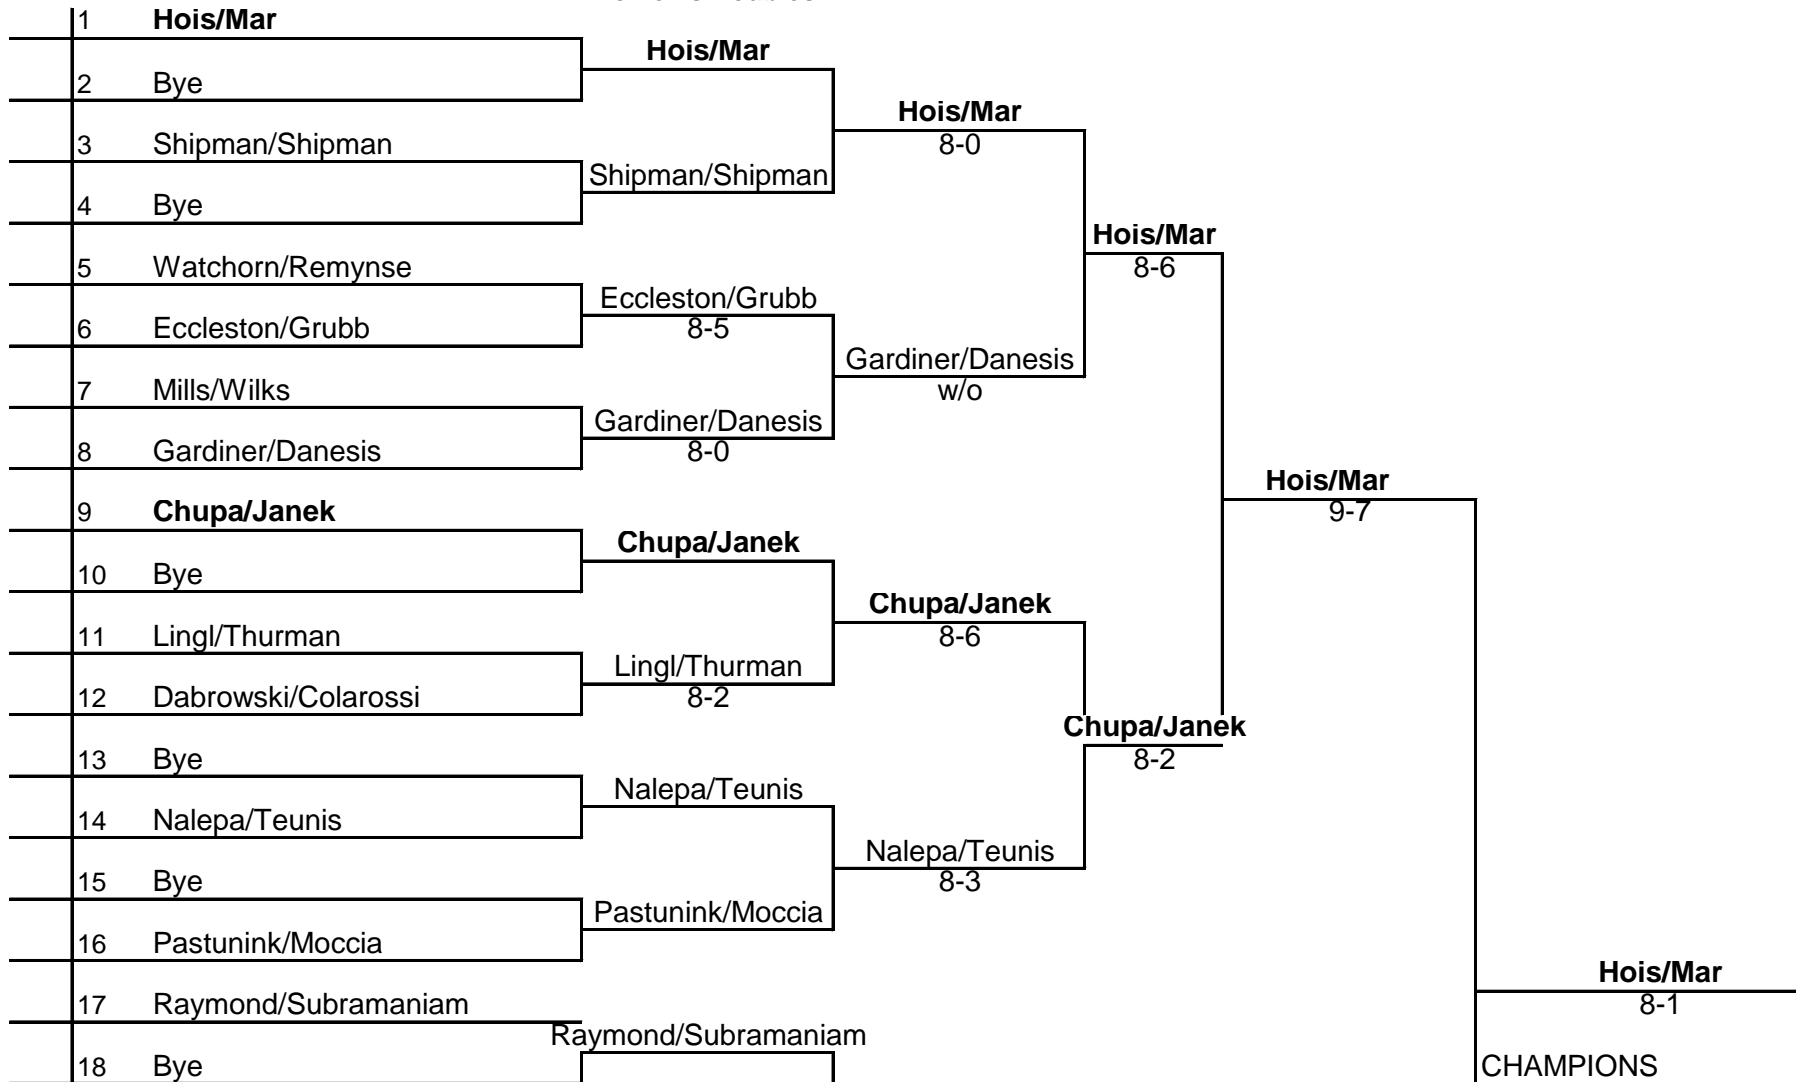

2010 ITA Summer Circuit

Presented by the USTA

University of Michigan

Women's Doubles