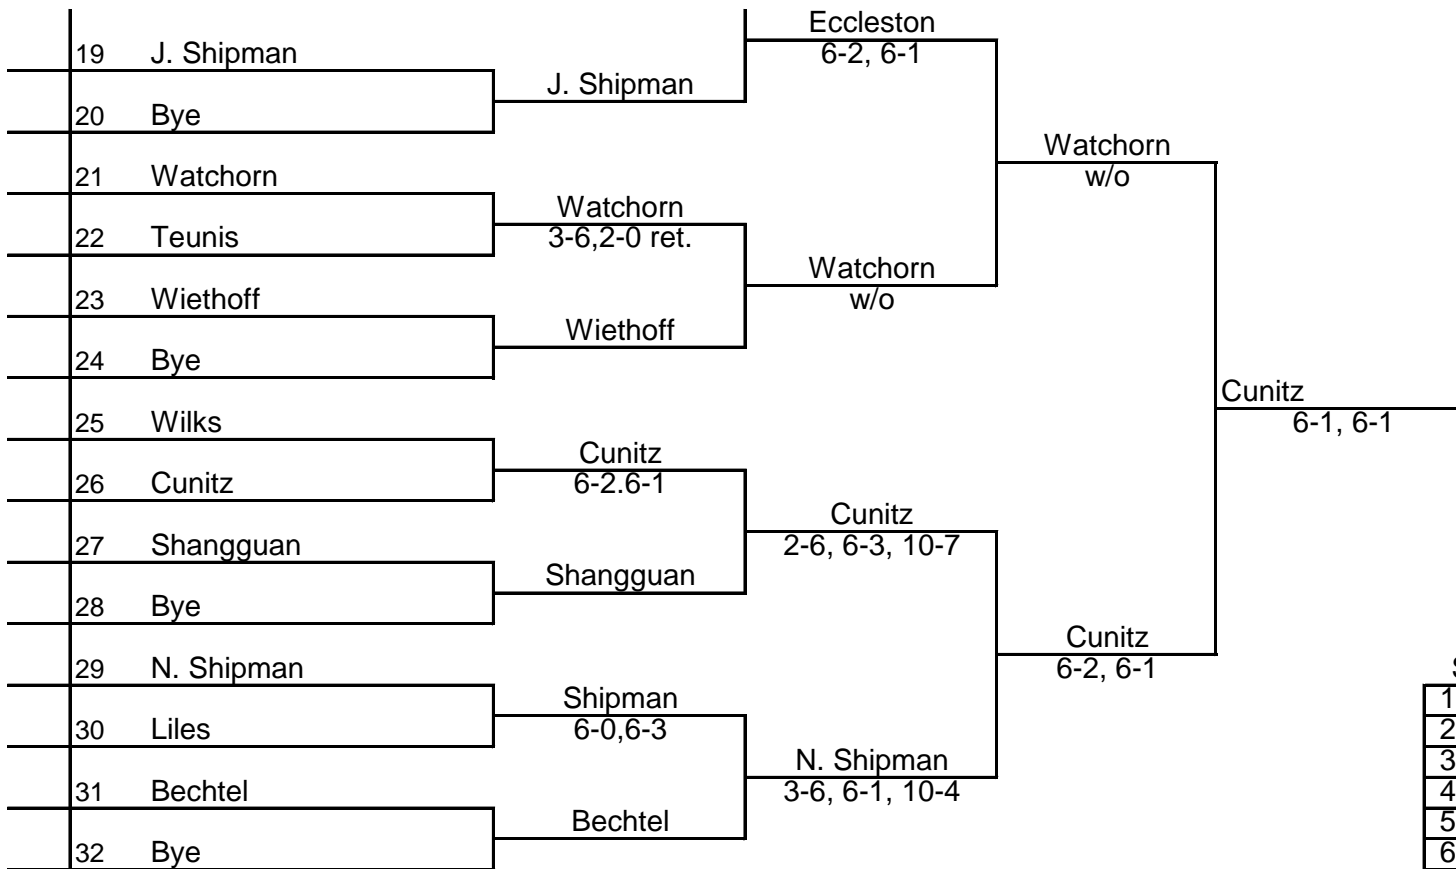

Seeds	
1	
2	
3	
4	
5	
6	
7	
8