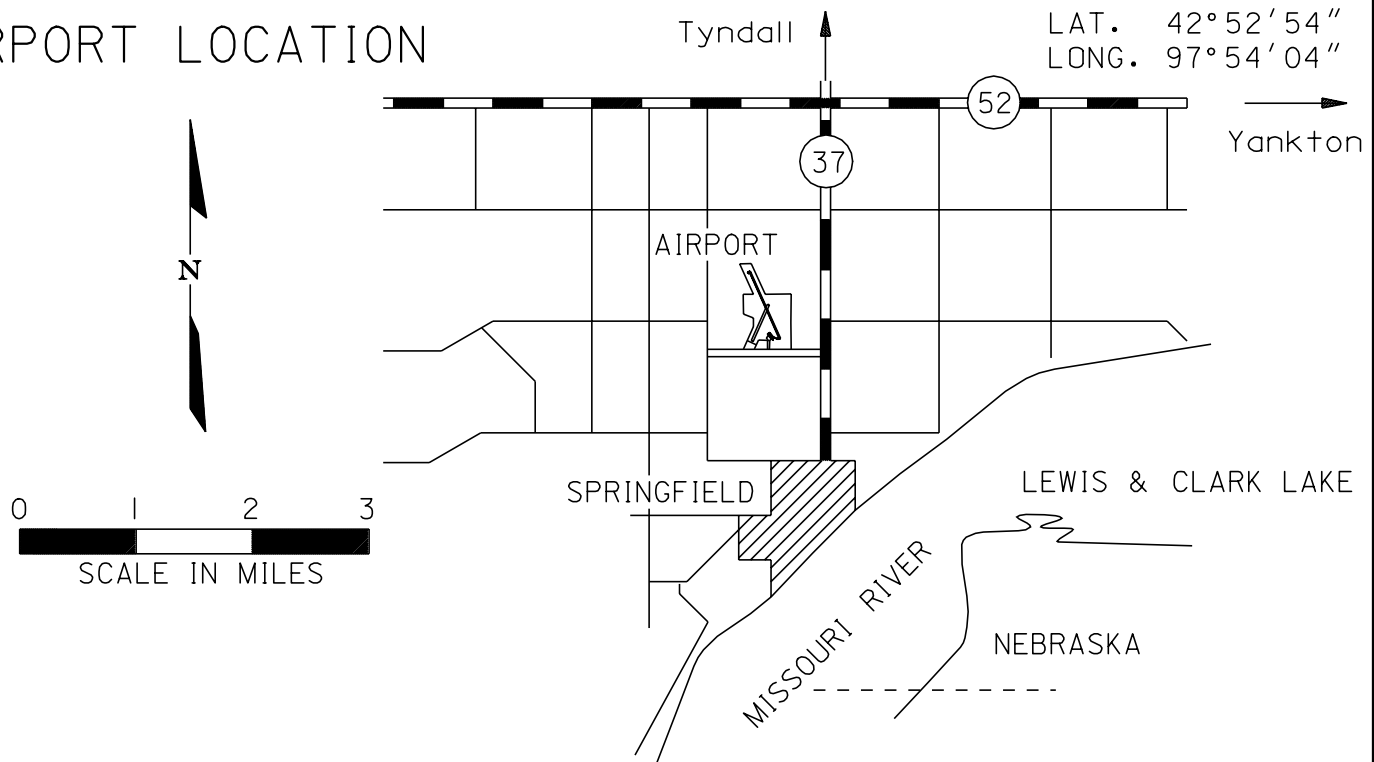

SPRINGFIELD

Airport Ident Y03
SPRINGFIELD

AIRPORT LOCATION

AIRPORT LAYOUT

AIRPORT ELEVATION 1324

RUNWAY SURFACE: 15 / 33 Asphalt
1 / 19 Turf

LIGHTED: 15 / 33 and Beacon

FUEL: 100 LL, Call 369-2619
369-2398