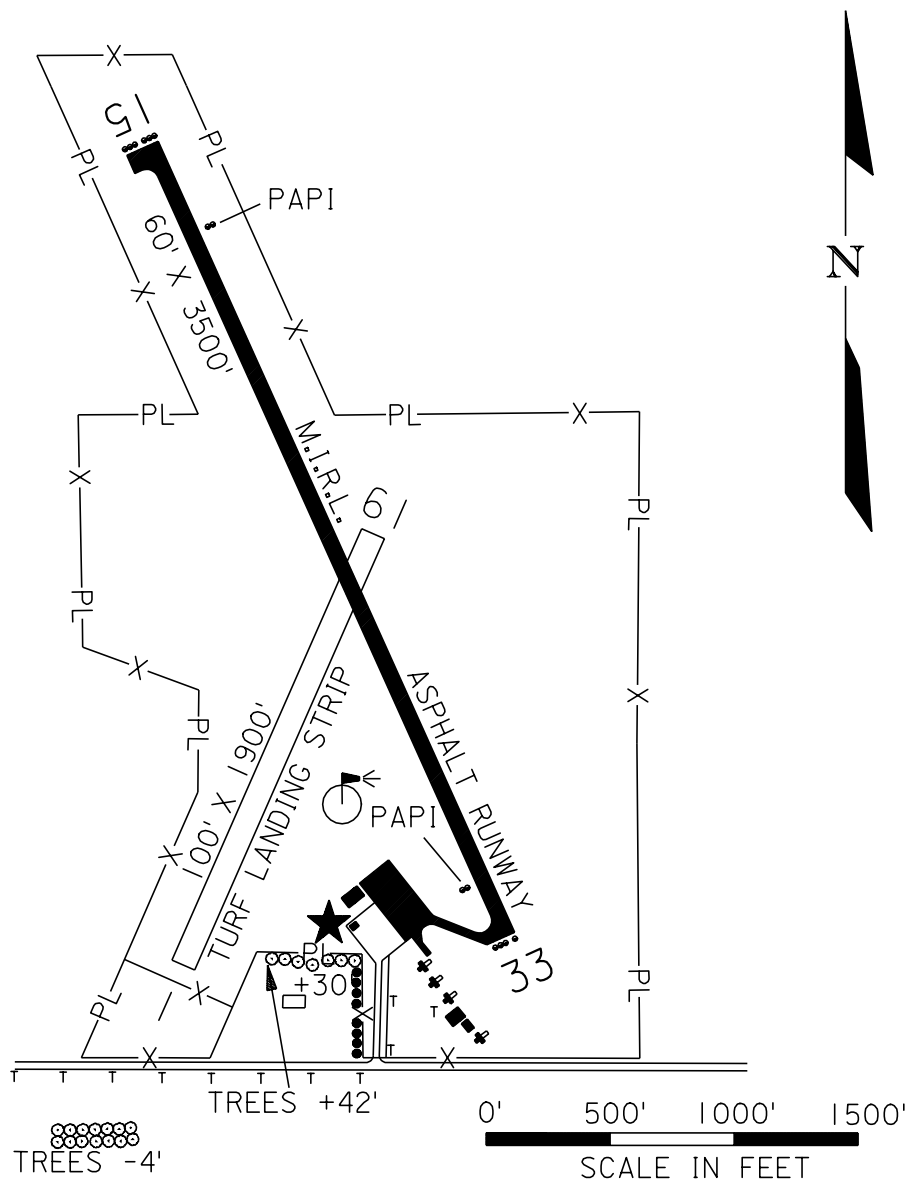

SPRINGFIELD

Airport Ident Y03
SPRINGFIELD

AIRPORT LOCATION

AIRPORT LAYOUT

AIRPORT ELEVATION 1324

RUNWAY SURFACE: 15 / 33 Asphalt
1 / 19 Turf

LIGHTED: 15 / 33 and Beacon

FUEL: 100 LL, Call 369-2619
369-2398