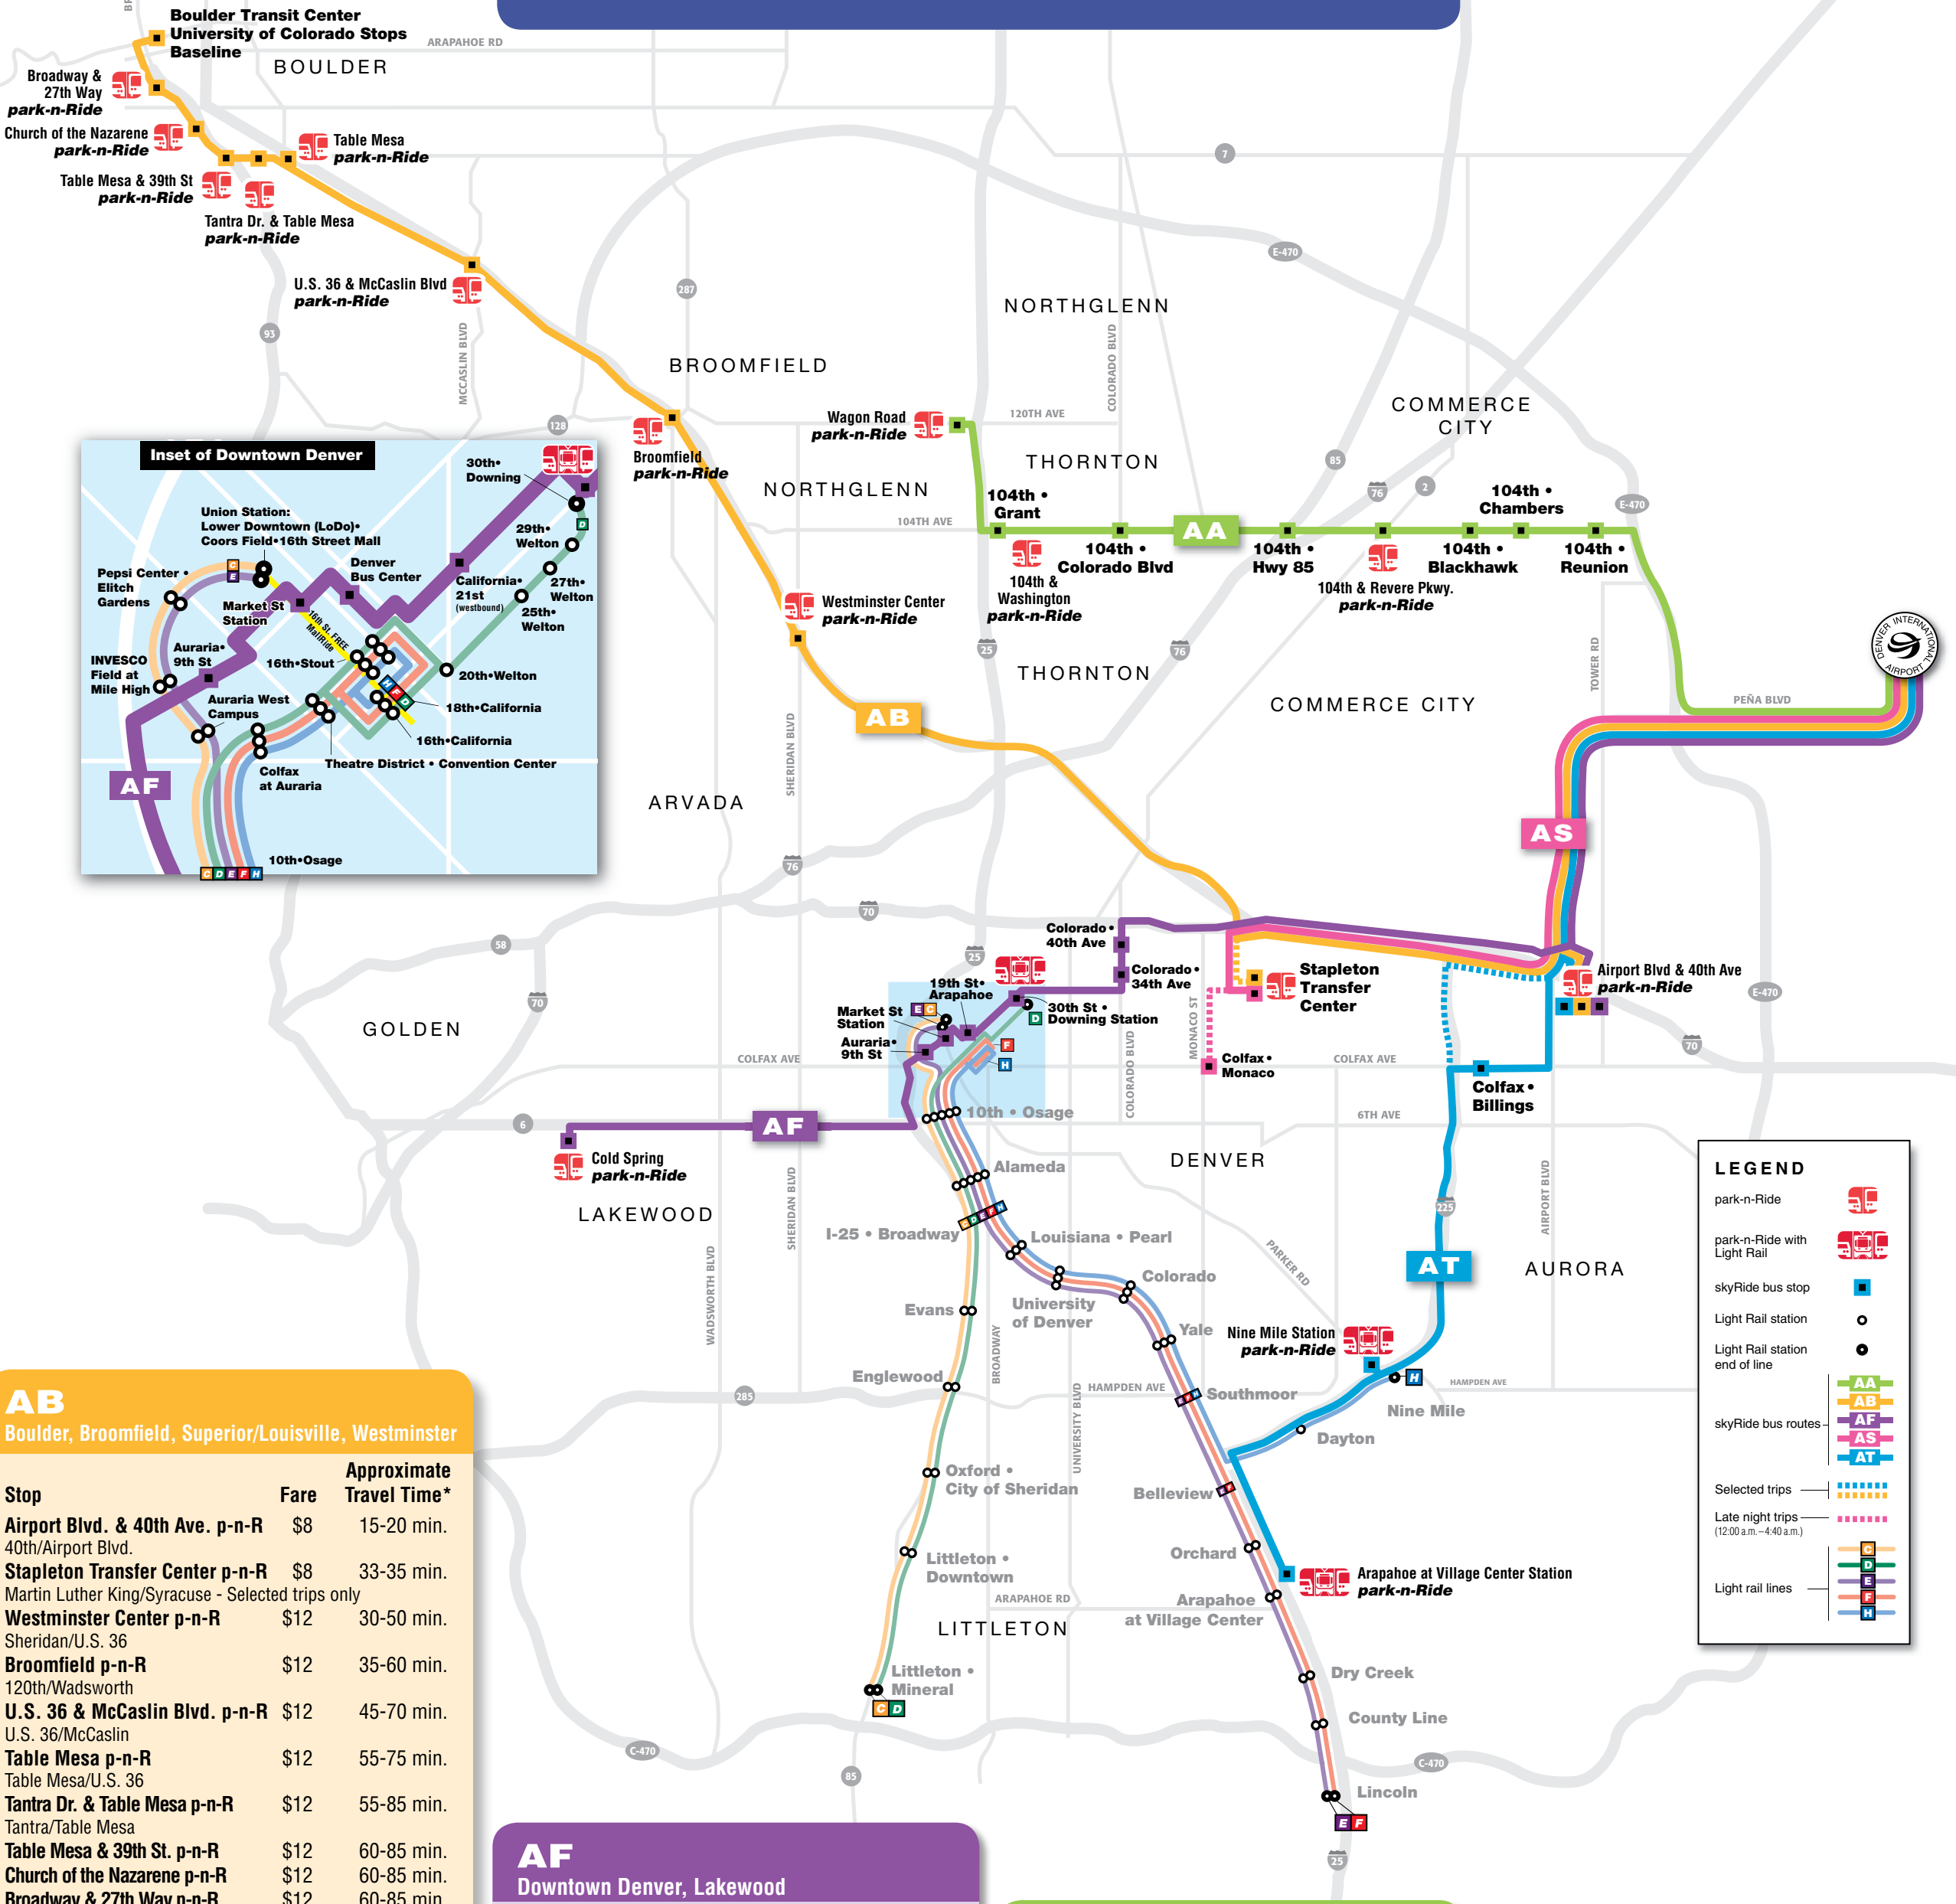

skyRide Route Map

LEGEND

- park-n-Ride
- park-n-Ride with Light Rail
- skyRide bus stop
- Light Rail station
- Light Rail station end of line
- skyRide bus routes:
  - AA
  - AB
  - AF
  - AS
  - AT
- Selected trips
- Late night trips (12:00 a.m. - 4:40 a.m.)
- Light rail lines:
  - B
  - D
  - E
  - F
  - H

AB
Boulder, Broomfield, Superior/Louisville, Westminster

Stop	Fare	Approximate Travel Time*
Airport Blvd. & 40th Ave. p-n-R	$8	15-20 min.
40th/Airport Blvd.		
Stapleton Transfer Center p-n-R	$8	33-35 min.
Martin Luther King/Syracuse - Selected trips only		
Westminster Center p-n-R	$12	30-50 min.
Sheridan/U.S. 36		
Broomfield p-n-R	$12	35-60 min.
120th/Wadsworth		
U.S. 36 & McCaslin Blvd. p-n-R	$12	45-70 min.
U.S. 36/McCaslin		
Table Mesa p-n-R	$12	55-75 min.
Table Mesa/U.S. 36		
Tantra Dr. & Table Mesa p-n-R	$12	55-85 min.
Tantra/Table Mesa		
Table Mesa & 39th St. p-n-R	$12	60-85 min.
Church of the Nazarene p-n-R	$12	60-85 min.
Broadway & 27th Way p-n-R	$12	60-85 min.
Broadway/27th		
Baseline	$12	60-85 min.
Broadway/Baseline		
University of Colo. Stops	$12	65-95 min.
16th/20th on Broadway		
Boulder Transit Center	$12	65-95 min.
14th/Walnut		

AS
Northeast Denver

Stop	Fare	Approximate Travel Time*
Stapleton Transfer Center p-n-R	$8	25-30 min.
Martin Luther King/Syracuse		

AF
Downtown Denver, Lakewood

Stop	Fare	Approximate Travel Time*
Airport Blvd. & 40th Ave. p-n-R	$8	15-20 min.
40th/Airport Blvd.		
Colorado Blvd./40th Ave.	$8	30-35 min.
Colorado Blvd./34th Ave.	$8	30-35 min.
30th & Downing Station/p-n-R	$10	40-45 min.
30th/Downing		
California & 21st St	$10	45-50 min.
Westbound only		
Denver Bus Center	$10	50-55 min.
19th/Arapahoe		
Market Street Station	$10	60-65 min.
16th St. Mall/Market St.		
Auraria/9th St.	$10	60-75 min.
Cold Spring p-n-R	$12	75-80 min.
Federal Center		

AA
Northglenn, Thornton

Stop	Fare	Approximate Travel Time*
104th/Reunion	$8	15-20 min.
104th/Chambers	$8	15-20 min.
104th/Blackhawk	$8	17-25 min.
104th/Revere Pkwy. p-n-R	$8	20-25 min.
104th/Hwy 85	$8	20-25 min.
104th/Colorado Blvd.	$8	25-30 min.
104th/Grant	$8	30-40 min.
104th/Washington p-n-R	$8	30-40 min.
Wagon Road p-n-R	$8	40-45 min.
120th/Huron		

AT
Aurora, Greenwood Village, Southeast Denver

Stop	Fare	Approximate Travel Time*
Airport Blvd. & 40th Ave. p-n-R	$8	15-20 min.
40th/Airport Blvd.		
Colfax/Billings	$8	25-30 min.
Nine Mile Station p-n-R	$8	30-45 min.
I-225/Parker Rd.		
Arapahoe at Village Center Station p-n-R	$12	50-65 min.
Yosemite/Caley		

* All travel times are approximate.