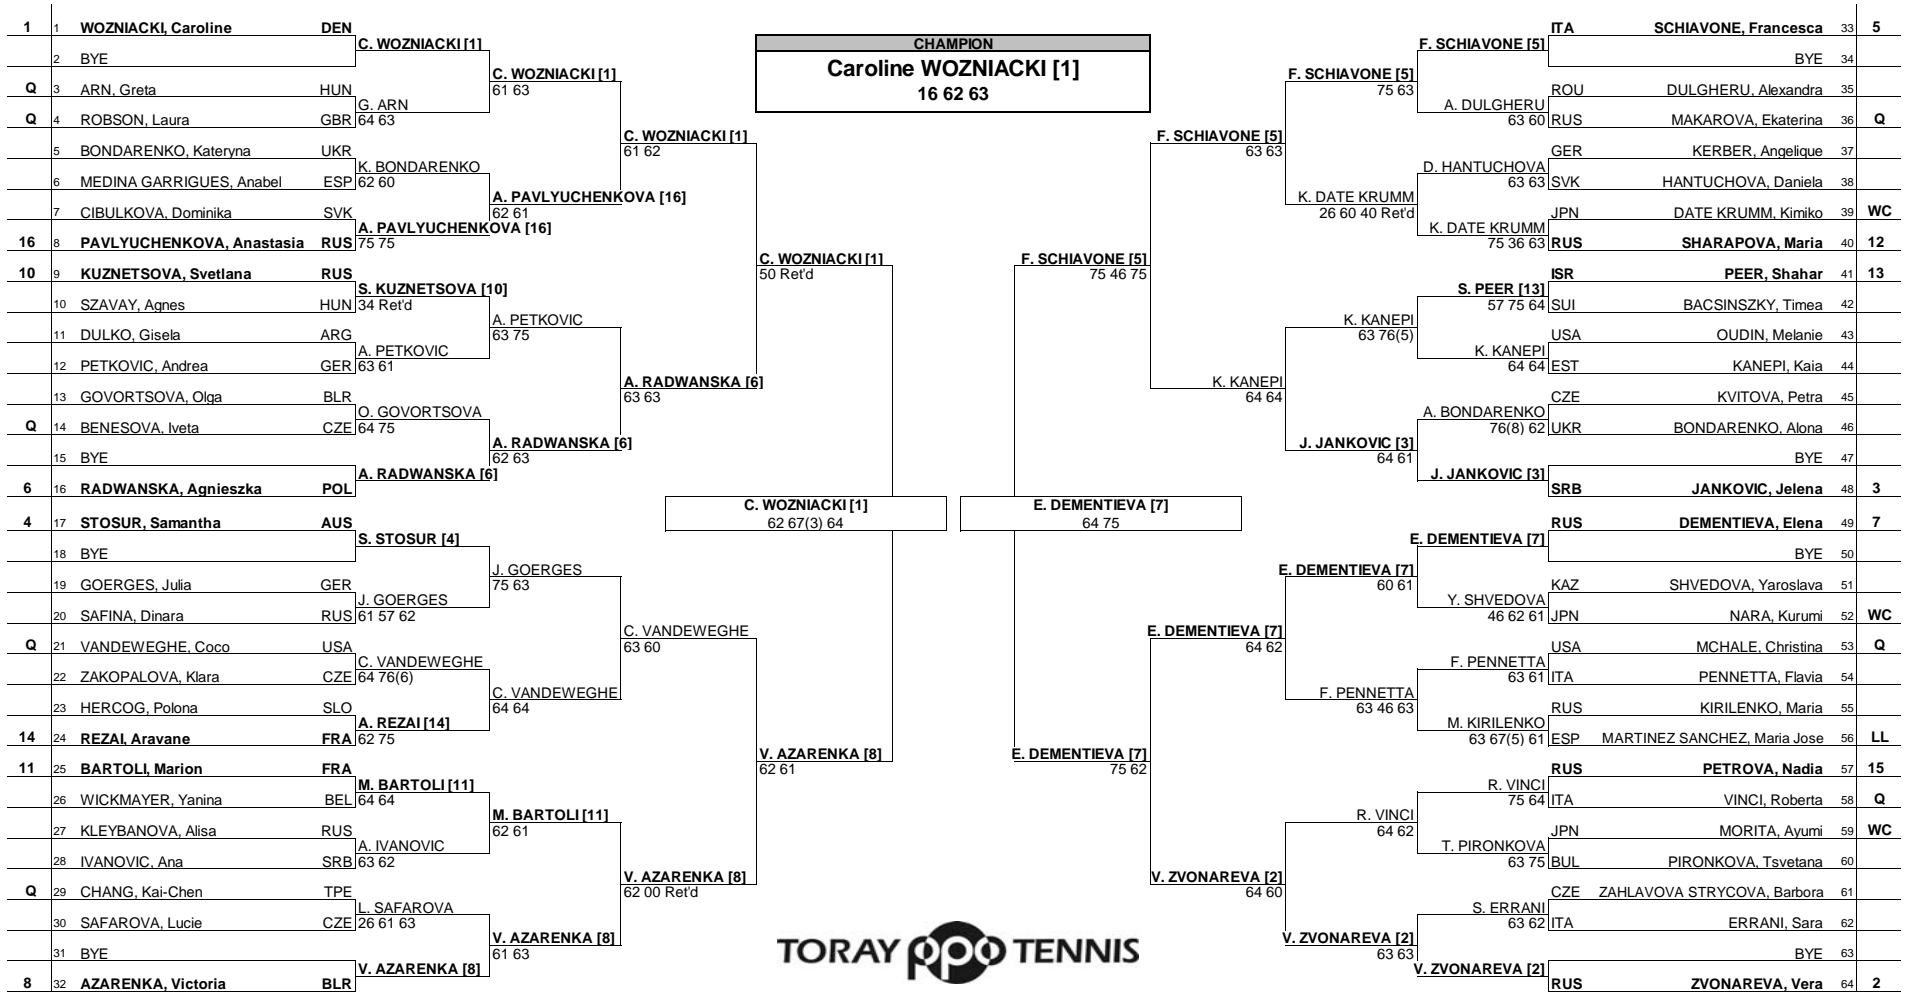

TORAY PAN PACIFIC OPEN
MAIN DRAW SINGLES

Tokyo, Japan 24 September – 2 October 2010
Hard
WTA Premier - \$2,000,000

Seeded Players		Rank	Seeded Players		Rank	Prize Money	Pts.	Lucky Losers		Retirements/W.O.			
1	WOZNIACKI, Caroline	DEN	9	Li-Ne	42	Winner	\$350,000	900					
2	ZVONAREVA, Vera	RUS	10	KUZNETSOVA, Svetlana	12	Finalists	\$175,000	620			KUZNETSOVA (left thigh strain)		
3	JANKOVIC, Jelena	SRB	6	BARTOLI, Marion	11	Semi-Finalists	\$87,500	395			LI NA (gastrointestinal illness)		
4	STOSUR, Samantha	AUS	12	SHARAPOVA, Maria	14	Quarter Finalists	\$40,000	225			BARTOLI (viral illness)		
5	SCHIAVONE, Francesca	ITA	8	PEER, Shahar	13	3rd Round	\$20,000	125					
6	RADWANSKA, Agnieszka	POL	9	REZAI, Aravane	14	2nd Round	\$10,275	70					
7	DEMENTIEVA, Elena	RUS	10	PETROVA, Nadia	15	1st Round	\$5,400	1					
8	AZARENKA, Victoria	BLR	11	PAVLYUCHENKOVA, Anastasia	16								
								Last Direct Acceptance		Players Representative		Sony Ericsson WTA Tour Supervisor	
								Olga Govortsova - 51		Kurumi Nara / Melanie Oudin		Giulia Orlandi	