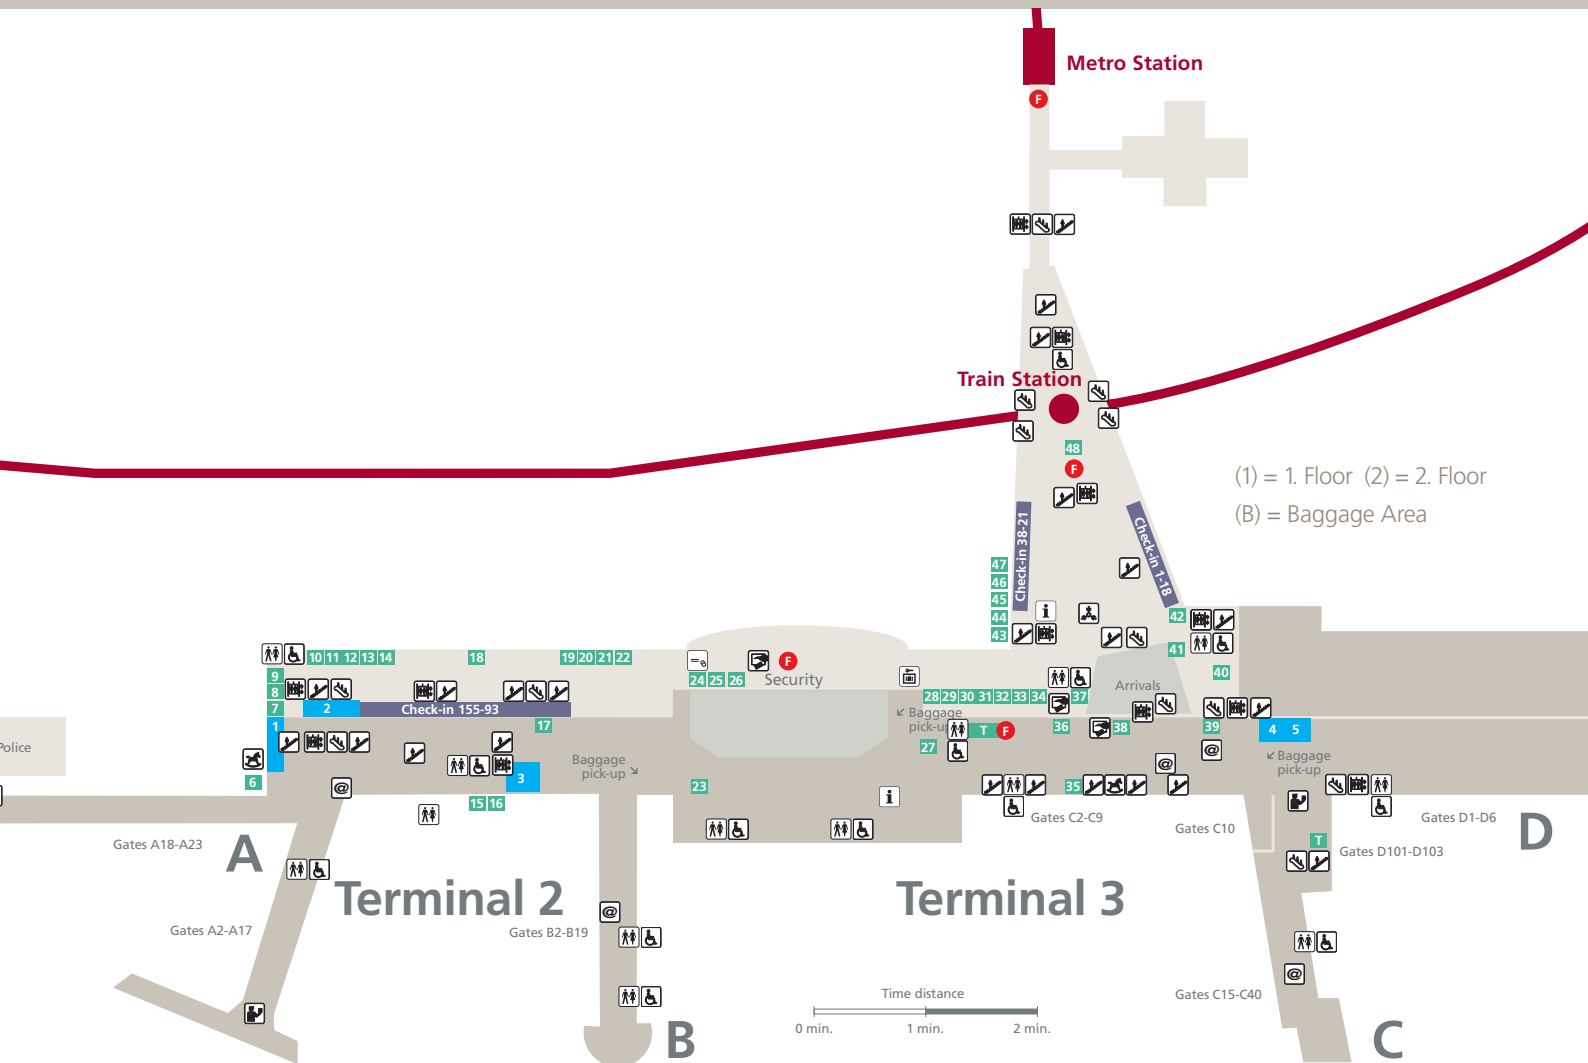

Transit area - Facilities

Facilities

- | | | | |
|---|--|-------------------------------------|-----------------------------------|
| F Falck Call Point | 19 Air Greenland / Atlantic Airways | 31 Hertz | 44 Lot Polish Airlines (1) |
| 6 Family Area (1) | 20 Novia Ticket | 32 Lufthavnsparkeeringen | 45 Jat Airways (1) |
| 7 CPH/Registration of admittance | 21 Aeroflot | 33 Avis | 46 Air Baltic (1) |
| 8 Seating Area | 22 Turkish Airlines | 34 Nordea | 47 Hilton Meetings (2) |
| 9 Meeting Point | 23 Seating Area | 35 Seating Area | 48 DSB Ticket Office |
| 10 Kuoni / Apollo | 24 Tax-Free Goods Control | 36 Global Refund | T Transfer Centre |
| 12 Air Berlin | 25 Wardrobe | 37 Customs VAT | |
| 13 Kastrup Ticket Office | 26 Danske Bank | 38 Novia Arrival Service (B) | |
| 14 WHSchmidt | 27 Nordea | 39 SAS Arrival Service (B) | |
| 15 Nursery | 28 Sixt | 40 SAS Ticket Office | |
| 16 Resting Area (1) | 29 Budget | 41 Meeting Point | |
| 17 Danske Bank | 30 Europcar Pitzner | 42 Odd Size Baggage | |
| 18 Air France/KLM | | 43 VIA Travel A/S | |

Lounges

- | |
|--------------------------------------|
| 1 British Airways Lounge (1) |
| 2 Servisair Executive Lounge |
| 3 Novia Lounge (1) |
| 4 SAS Business Lounge |
| 5 SAS Scandinavian Lounge (1) |

Map of Copenhagen Airport