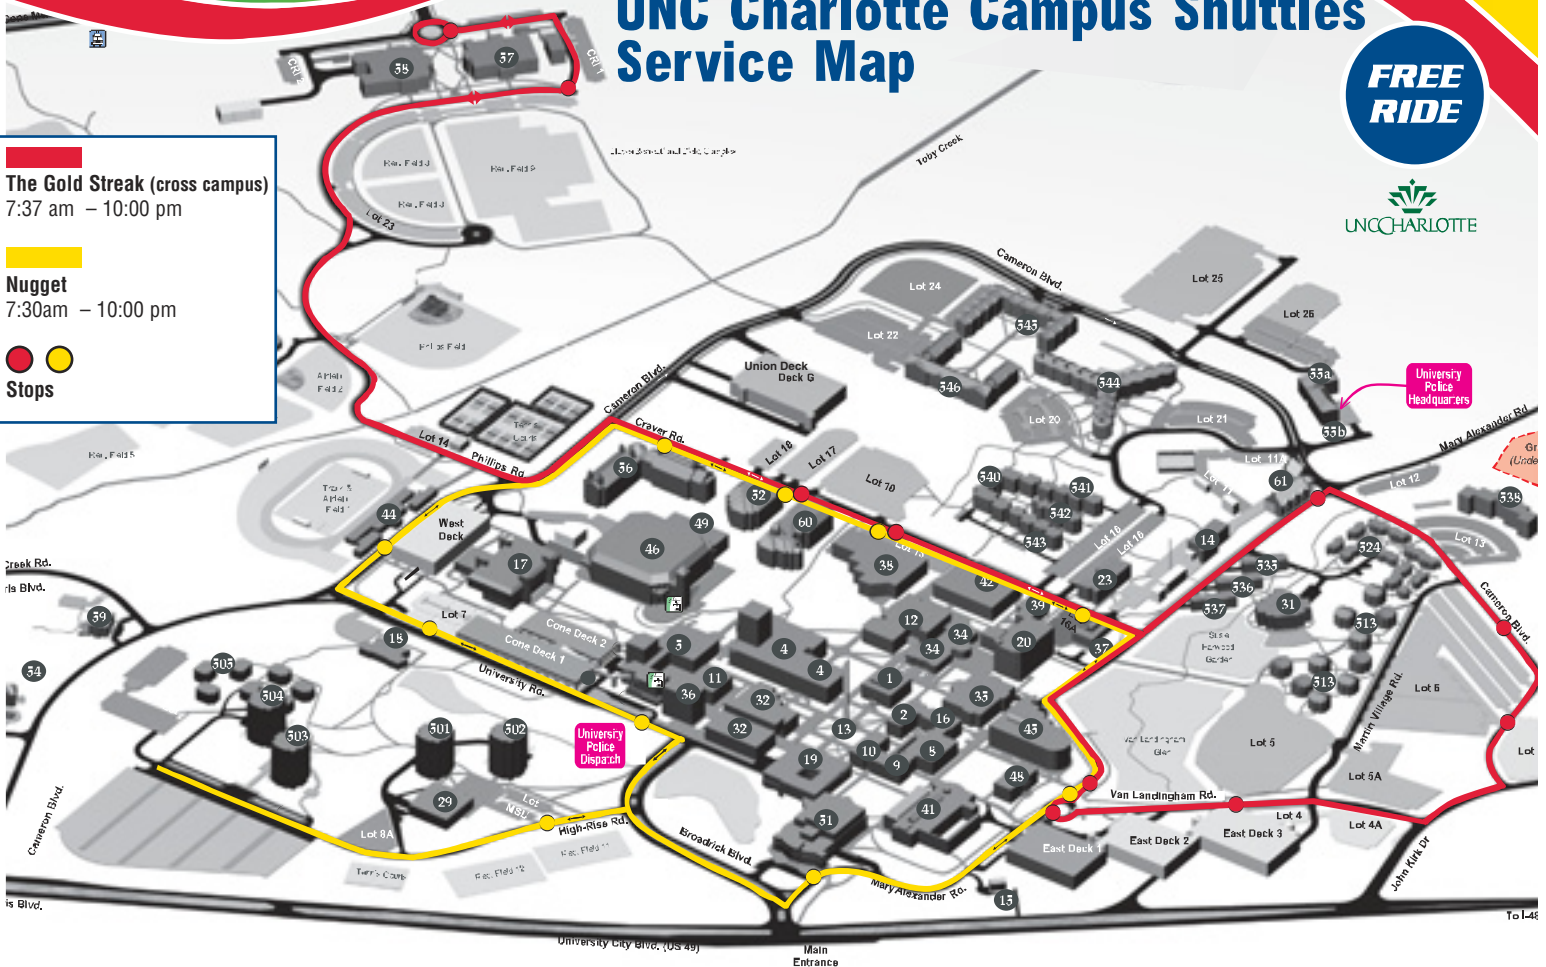

# UNC Charlotte Campus Shuttles Service Map

**FREE RIDE**

UNC CHARLOTTE

**The Gold Streak (cross campus)**  
7:37 am – 10:00 pm

**Nugget**  
7:30am – 10:00 pm

**Stops**

ACADEMIC BUILDINGS				SERVICES - PLACES OF INTEREST			
56 Applied Optics & Physics	57 Engineering Research	19 Rote	General	5 Cone University Center	Administration	Dining Services	Places of Interest
4 Atkins	46 Frazier	12 Smith	39 Auxiliary Services	4 Counseling Center	11 King	31 Cafeteria Activities Building	15 Alumni House
16 Barnard	35 Friday	41 Storts	46 Barnhardt	23 Facilities Operations & Parking Services	↳ Registrar	34 Prosperator	59 Alumni Center (new)
17 Belk Gym	9 Garinger	10 Wittingham	↳ Student Activity Center	↳ Student Services	14 Receiving / Stores	29 Residence Dining Hall	12 Bell Tower
36 Burson	60 Health & Human Services	56 Woodward Hall	↳ Hahn Arena	55a Facilities Management (new)	36 Reese		54 Bissell House
42 Cameron Applied Research	1 Kennedy		↳ Millmore-Walls ATAC	37 McMillan Greenhouse	↳ Student Accounts		↳ Chancellor's Residence
52 College of Education	2 Macy		18 Brooker Health Center	49 Millmore-Walls ATAC			44 Irwin Belk Track Complex
32 Colvard	20 McEniry		48 Caro Hall	55b Police			Sasie Harwood Garden
8 Denny	51 Robinson Hall		↳ Admissions	61 Student Health Center (new)			Van Landingham Glen

NOTE: M = Monday - Thursday F = Monday - Friday

Gold Streak Shuttle schedule on other side

## UNC Charlotte Campus Shuttles

- Gold Streak
- Nugget

**FREE RIDE**

The UNC Charlotte Campus Shuttle is a free service provided by the University of North Carolina at Charlotte and CATS. Transit passes for CATS connecting services are available at a discount to students, employees, and faculty. The passes are sold at the Cone University Center Candy Shoppe on campus.