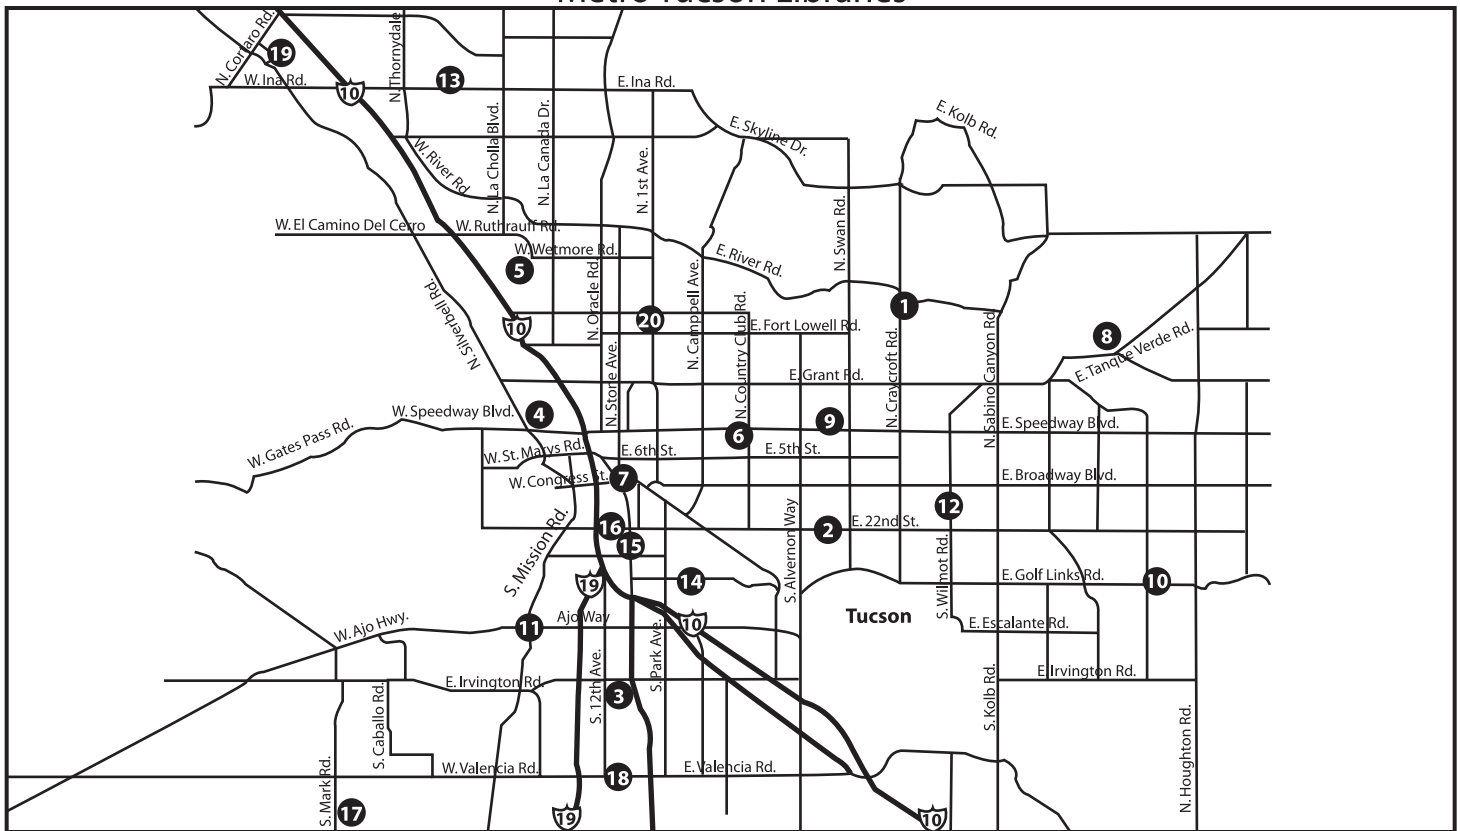

Pima County Public Library Locations

Metro Tucson Libraries

- 1. Dusenberry-River Branch Library**
 5605 E. River Road, #105, 85750 • 594-5345
 Mon-Thu 10-8, Fri 10-5, Sat 9-5, Sun 1-5
- 2. Eckstrom-Columbus Branch Library**
 4350 E. 22nd Street, 85711 • 594-5285
 Mon-Thu 10-8, Fri 10-5, Sat 9-5, Sun 1-5
- 3. El Pueblo Branch Library** (Located within El Pueblo Neighborhood Center)
 101 W. Irvington Road, 85714 • 594-5250
 Mon-Tue 9-6, Wed-Thu 10-6, Fri 10-5, Sat 9-5
- 4. El Rio Branch Library** (Located within El Rio Neighborhood Center)
 1390 W. Speedway Boulevard, 85745 • 594-5245
 Mon-Tue 9-6, Wed-Thu 10-6, Fri 10-5
- 5. Flowing Wells Branch Library**
 1730 W. Wetmore Road, 85705 • 594-5225
 Mon-Thu 10-8, Fri 10-5, Sat 9-5, Sun 1-5
- 6. Himmel Park Branch Library**
 1035 N. Treat Avenue, 85716 • 594-5305
 Mon-Thu 10-8, Fri 10-5, Sat 9-5, Sun 1-5
- 7. Joel D. Valdez Main Library**
 101 N. Stone Avenue, 85701 • 594-5500, TDD: 594-5531
 Mon-Wed 9-8, Thu 9-6, Fri 9-5, Sat 10-5, Sun 1-5
- 8. Kirk-Bear Canyon Branch Library**
 8959 E. Tanque Verde Road, 85749 • 594-5275
 Mon-Thu 10-8, Fri 10-5, Sat 9-5, Sun 1-5
- 9. Martha Cooper Branch Library**
 1377 N. Catalina Avenue, 85712 • 594-5315
 Mon-Thu 10-8, Fri 10-5, Sat 9-5, Sun 1-5
- 10. Miller-Golf Links Branch Library**
 9640 E. Golf Links Road, 85730 • 594-5355
 Mon-Thu 10-8, Fri 10-5, Sat 9-5, Sun 1-5
- 11. Mission Branch Library**
 3770 S. Mission Road, 85713 • 594-5325
 Mon-Thu 10-8, Fri 10-5, Sat 9-5, Sun 1-5
- 12. Murphy-Wilmot Branch Library** (*Temporary Location*)
 320 S. Wilmot Road, 85711 • 594-5420
 Call for schedule.
- 13. Nanini Branch Library**
 7300 N. Shannon Road, 85741 • 594-5365
 Mon-Thu 10-8, Fri 10-5, Sat 9-5, Sun 1-5
- 14. Quincie Douglas Branch Library**
 1585 E. 36th Street, 85713 • 594-5335
 Mon-Thu 10-8, Fri 10-5, Sat 9-5, Sun 1-5
- 15. Sam Lena-South Tucson Branch Library**
 1607 S. 6th Avenue, 85713 • 594-5265
 Mon-Thu 10-6, Fri 10-5, Sat 9-5, Sun 1-5
- 16. Santa Rosa Branch Library**
 1075 S. 10th Avenue, 85701 • 594-5260
 Tue 9-7, Wed 9-6, Thu 9-7, Fri 10-5, Sat 9-5
- 17. Southwest Branch Library**
 6855 S. Mark Road, 85757 • 594-5270
 Mon-Tue 10-6, Wed-Thu 10-7, Fri 10-5, Sat 9-5
- 18. Valencia Branch Library**
 202 W. Valencia Road, 85706 • 594-5390
 Mon-Thu 10-8, Fri 10-5, Sat 9-5, Sun 1-5
- 19. Wheeler Taft Abbott, Sr. Branch Library**
 7800 N. Schisler Drive, 85743 • 594-5200
 Mon-Thu 10-8, Fri 10-5, Sat 9-5, Sun 1-5
- 20. Woods Memorial Branch Library**
 3455 N. 1st Avenue, 85719 • 594-5445
 Mon-Thu 10-8, Fri 10-5, Sat 9-5, Sun 1-5