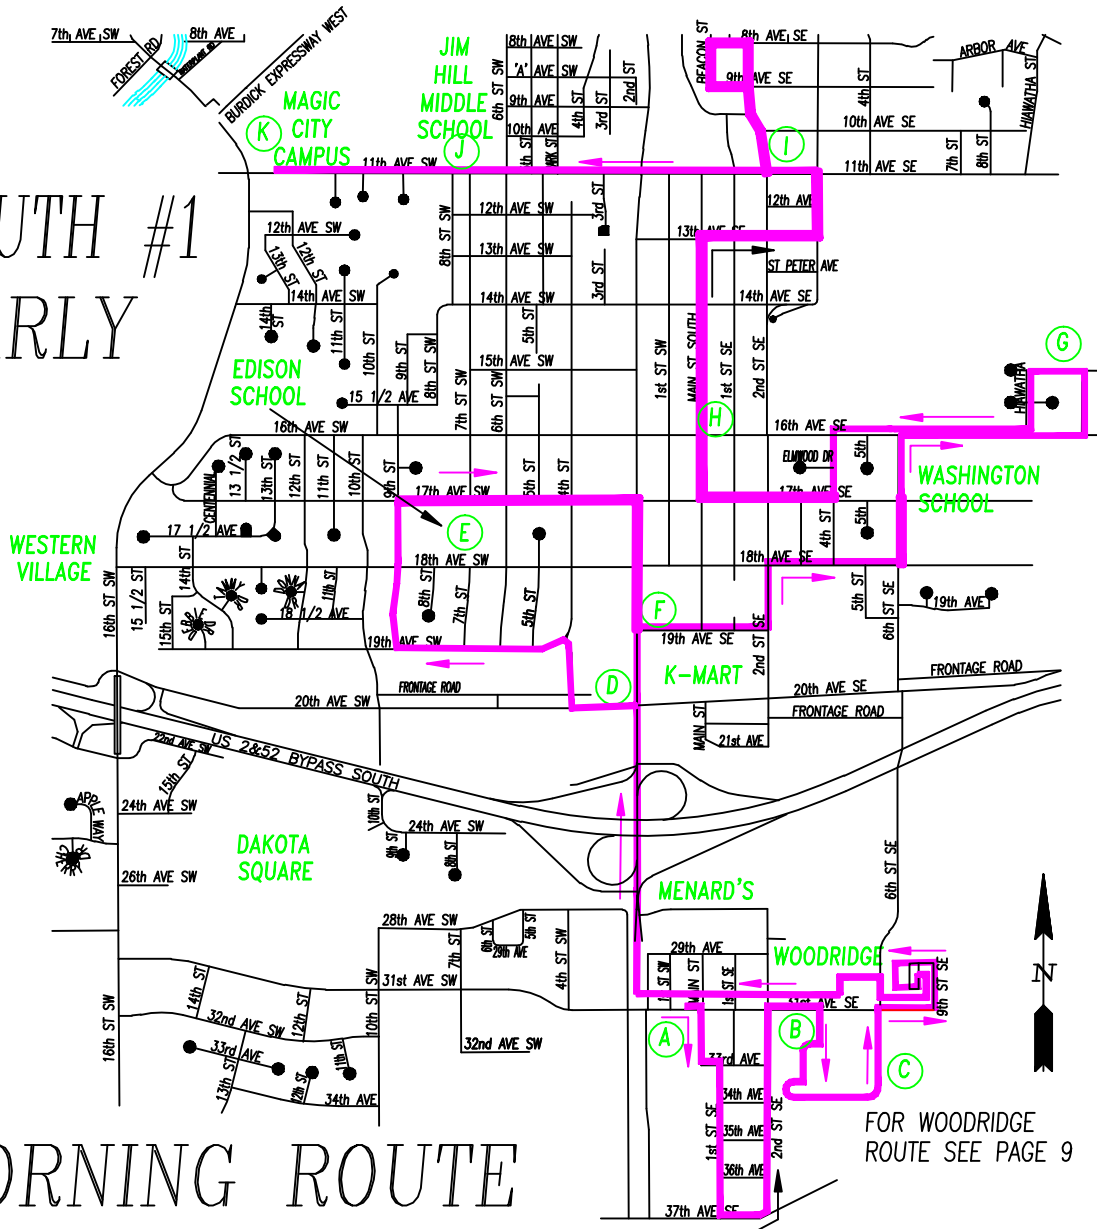

# SOUTH #1 EARLY

# MORNING ROUTE

FOR WOODRIDGE  
ROUTE SEE PAGE 9

LOCATION	TIME	TIME
A 31st Ave & Main St South	6:54 AM	7:39 AM
B Woodridge (By Unit 134)	7:00 AM	7:45 AM
C 31st Ave & 9th St. SE	7:05 AM	7:50 AM
D 19th Ave SW & 4th St. SW	7:10 AM	7:55 AM
E Edison School	7:12 AM	7:57 AM
F 19th Ave & South Broadway	7:15 AM	8:00 AM
G Hiawatha & 15th Ave SE	7:20 AM	8:05 AM
H 16th Ave & South Main	7:25 AM	8:10 AM
I 2nd St & 11th Ave SE	7:27 AM	8:12 AM
J Jim Hill School	7:32 AM	8:17 AM
K Magic City Campus	7:33 AM	

\* After school bus/buses will be provided to take children home from Washington & Edison Schools. These bus/buses will depart at 3:05pm from the schools.