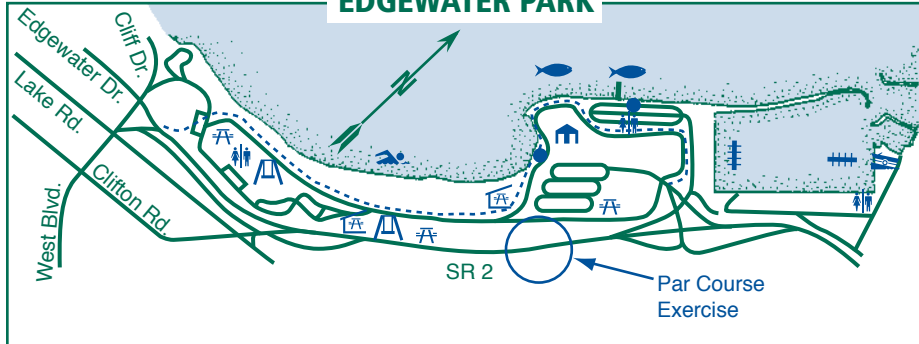

Cleveland Lakefront State Park

8701 Lakeshore Blvd., N.E.
Cleveland, Ohio 44108-1069

(216) 881-8141 - Park Office
E-mail: Cleveland.Parks@dnr.state.oh.us
Website: www.clevelandlakefront.org

LOCATION MAP

YACHT CLUBS

- ① Edgewater Yacht Club
- ② Edgewater Marina
- ③ North Coast Harbor
- ④ Lakeside Yacht Club
- ⑤ Forest City Yacht Club
- ⑥ Sailing, Inc.
- ⑦ Gordon Shores Boat Club
- ⑧ InterCity Yacht Club
- ⑨ Northeast Yacht Club
- ⑩ Wildwood Yacht Club

LEGEND

- Park Office
- Picnic Area
- Picnic Shelter
- Restroom
- Fishing Access
- Swimming
- Playground
- Boat Dock
- Launch Ramp
- Concession
- Bathhouse
- Bike Trail
- Wheelchair Accessible

EDGEWATER PARK

East 55th STREET MARINA

GORDON PARK

EUCLID BEACH

VILLA ANGELA

WILDWOOD PARK