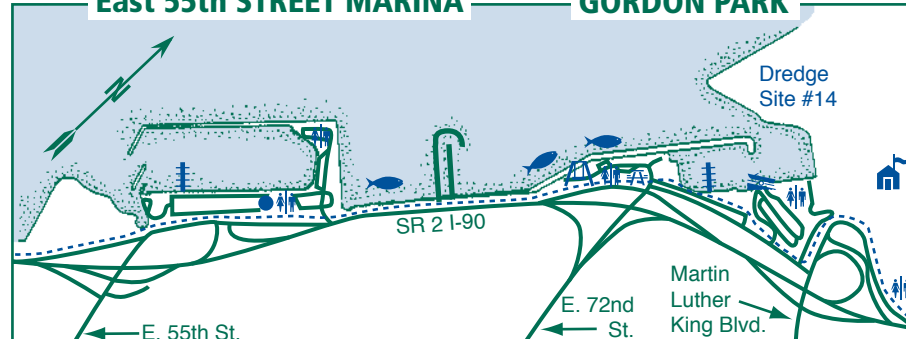

- ① Edgewater Yacht Club
- ② Edgewater Marina
- ③ North Coast Harbor
- ④ Lakeside Yacht Club
- ⑤ Forest City Yacht Club
- ⑥ Sailing, Inc.
- ⑦ Gordon Shores Boat Club
- ⑧ InterCity Yacht Club
- ⑨ Northeast Yacht Club
- ⑩ Wildwood Yacht Club

LEGEND

- Park Office
- Picnic Area
- Picnic Shelter
- Restroom
- Fishing Access
- Swimming
- Playground
- Boat Dock
- Launch Ramp
- Concession
- Bathhouse
- Bike Trail
- Wheelchair Accessible

EDGEWATER PARK

East 55th STREET MARINA

GORDON PARK

EUCLID BEACH

VILLA ANGELA

WILDWOOD PARK