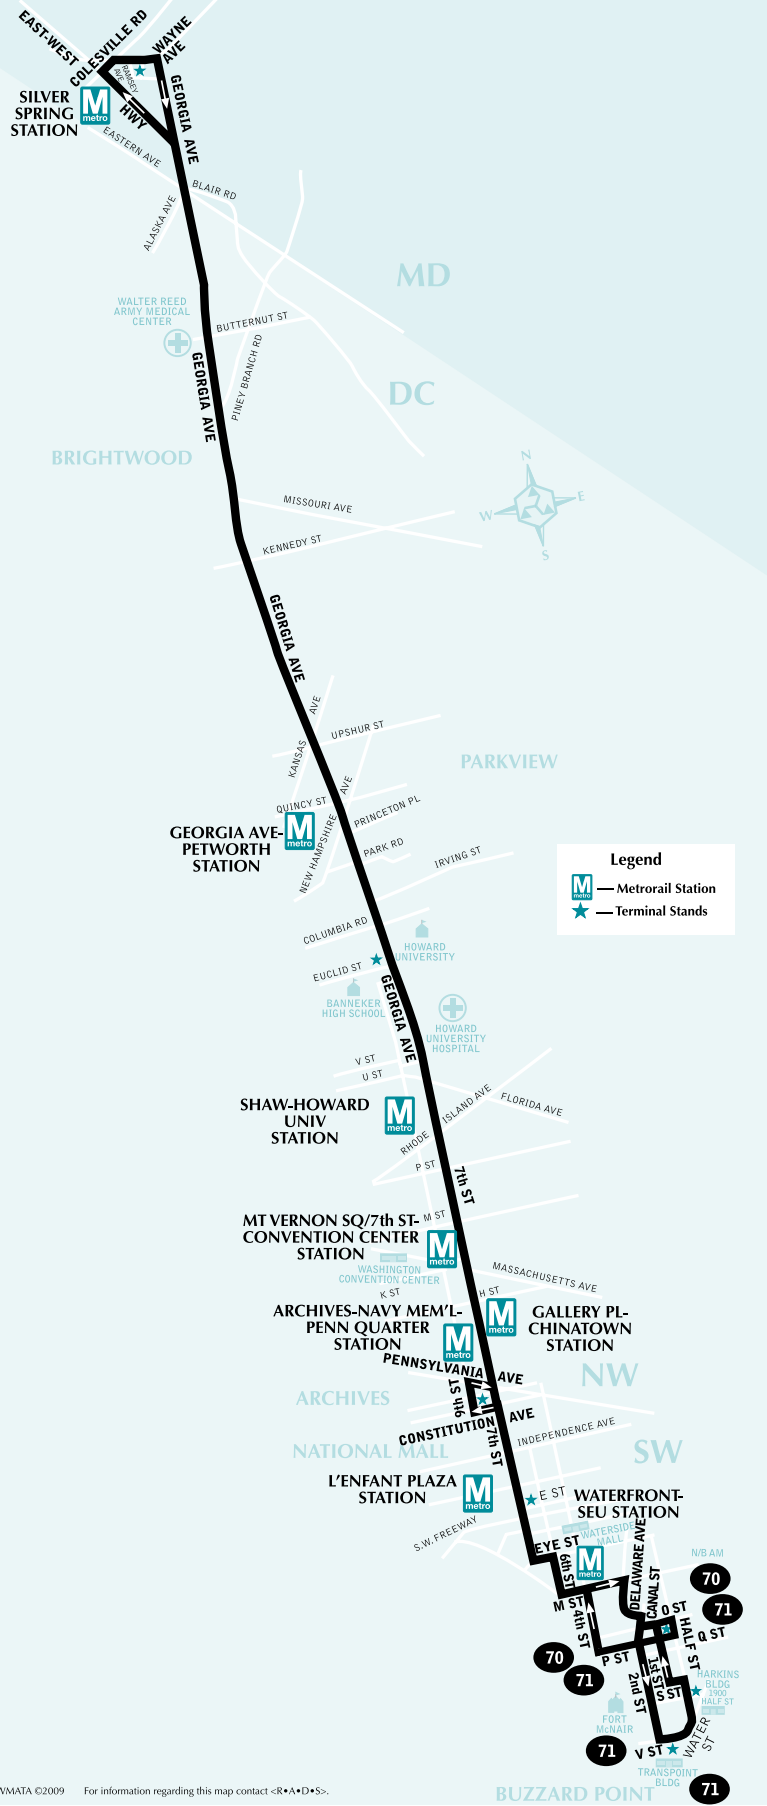

# Georgia Avenue - 7th Street Line

For route and schedule information  
**Call 202-637-7000**  
[www.metroopendoors.com](http://www.metroopendoors.com)

## Georgia Ave.-7th St. Line