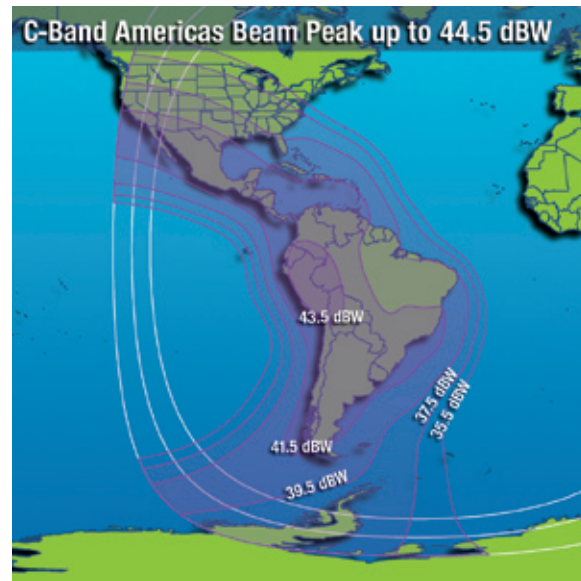

Serving Intelsat customers throughout Americas, Europe & Africa

As part of Intelsat's fleet replenishment and expansion plans, the Intelsat 14 (IS-14) satellite is scheduled to start service at 315°E by 4Q 2009. IS-14 will provide 40 C-Band and 22 Ku-Band high power transponders.

IS-14 – C-Band Europe/Africa*

IS-14 – C-Band Americas*

C-Band Key Parameters

- Transponders:
 - 32 x 36 MHz (20 linear, 12 circular)
 - 8 x 72 MHz
- Polarization:
 - Linear – Horizontal or Vertical
 - Circular – Right or Left Hand
- Downlink Frequency:
 - 3700 to 4200 MHz
- Typical Edge of Coverage e.i.r.p.:
 - > 36.3 dBW for Europe/Africa
 - > 36.4 dBW for Americas
- Uplink Frequency:
 - 5925 to 6425 MHz
- Typical Edge of Coverage G/T:
 - > -6.7 dB/K for Europe/Africa
 - > -7.1 dB/K for Americas
- Edge of Coverage SFD Range:
 - 94.0 to -73.0 dBW/m²

*This is a future spacecraft deployment. All payload performance values are preliminary.

IS-14 – Ku-Band US/Europe/Africa*

IS-14 – Ku-Band Americas*

Ku-Band Key Parameters

- Transponders:
 - 20 x 36 MHz
 - 2 x 72 MHz
- Polarization:
 - Linear – Horizontal or Vertical
- Downlink Frequency:
 - 11.45 to 11.95 GHz
- Typical Edge of Coverage e.i.r.p.:
 - > 45.4 dBW for Europe/Africa
 - > 43.8 dBW for Americas
- Uplink Frequency:
 - 14.0 to 14.5 GHz
- Typical Edge of Coverage G/T:
 - > -1.6 dB/K for Europe/Africa
 - > -3.3 dB/K for Americas
- Edge of Coverage SFD Range:
 - 95.6 to -74.6 dBW/m² for Europe/Africa
 - 96.0 to -75.0 dBW/m² for Americas