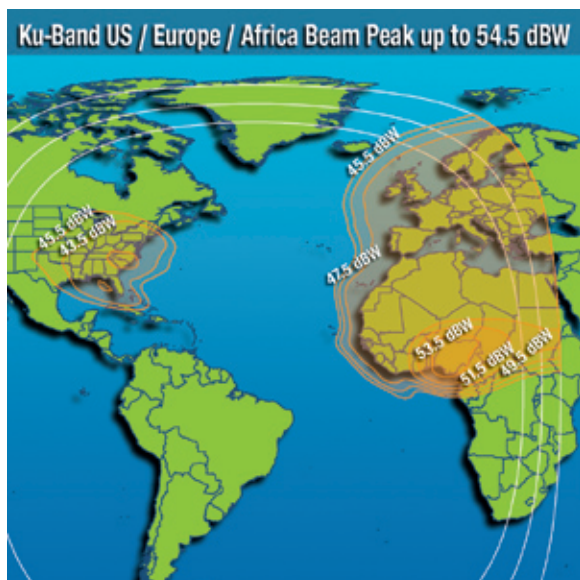

Serving Intelsat customers throughout Americas, Europe & Africa

As part of Intelsat's fleet replenishment and expansion plans, the Intelsat 14 (IS-14) satellite is scheduled to start service at 315°E by 4Q 2009. IS-14 will provide 40 C-Band and 22 Ku-Band high power transponders.

IS-14 – C-Band Europe/Africa*

IS-14 – C-Band Americas*

C-Band Key Parameters

- Transponders:
 - 32 x 36 MHz (20 linear, 12 circular)
 - 8 x 72 MHz
- Polarization:
 - Linear – Horizontal or Vertical
 - Circular – Right or Left Hand
- Downlink Frequency:
 - 3700 to 4200 MHz
- Typical Edge of Coverage e.i.r.p.:
 - > 36.3 dBW for Europe/Africa
 - > 36.4 dBW for Americas
- Uplink Frequency:
 - 5925 to 6425 MHz
- Typical Edge of Coverage G/T:
 - > -6.7 dB/K for Europe/Africa
 - > -7.1 dB/K for Americas
- Edge of Coverage SFD Range:
 - 94.0 to -73.0 dBW/m²

*This is a future spacecraft deployment. All payload performance values are preliminary.

IS-14 – Ku-Band US/Europe/Africa*

IS-14 – Ku-Band Americas*

Ku-Band Key Parameters

- Transponders:
 - 20 x 36 MHz
 - 2 x 72 MHz
- Polarization:
 - Linear – Horizontal or Vertical
- Downlink Frequency:
 - 11.45 to 11.95 GHz
- Typical Edge of Coverage e.i.r.p.:
 - > 45.4 dBW for Europe/Africa
 - > 43.8 dBW for Americas
- Uplink Frequency:
 - 14.0 to 14.5 GHz
- Typical Edge of Coverage G/T:
 - > -1.6 dB/K for Europe/Africa
 - > -3.3 dB/K for Americas
- Edge of Coverage SFD Range:
 - 95.6 to -74.6 dBW/m² for Europe/Africa
 - 96.0 to -75.0 dBW/m² for Americas