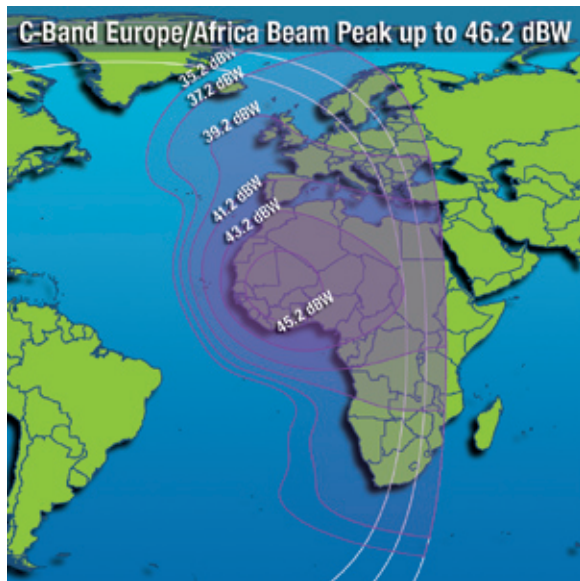

Serving Intelsat customers throughout Americas, Europe & Africa

As part of Intelsat's fleet replenishment and expansion plans, the Intelsat 14 (IS-14) satellite is scheduled to start service at 315°E by 4Q 2009. IS-14 will provide 40 C-Band and 22 Ku-Band high power transponders.

IS-14 – C-Band Europe/Africa*

IS-14 – C-Band Americas*

C-Band Key Parameters

- Transponders:
 - 32 x 36 MHz (20 linear, 12 circular)
 - 8 x 72 MHz
- Polarization:
 - Linear – Horizontal or Vertical
 - Circular – Right or Left Hand
- Downlink Frequency:
 - 3700 to 4200 MHz
- Typical Edge of Coverage e.i.r.p.:
 - > 36.3 dBW for Europe/Africa
 - > 36.4 dBW for Americas
- Uplink Frequency:
 - 5925 to 6425 MHz
- Typical Edge of Coverage G/T:
 - > -6.7 dB/K for Europe/Africa
 - > -7.1 dB/K for Americas
- Edge of Coverage SFD Range:
 - 94.0 to -73.0 dBW/m²

*This is a future spacecraft deployment. All payload performance values are preliminary.

IS-14 – Ku-Band US/Europe/Africa*

IS-14 – Ku-Band Americas*

Ku-Band Key Parameters

- Transponders:
 - 20 x 36 MHz
 - 2 x 72 MHz
- Polarization:
 - Linear – Horizontal or Vertical
- Downlink Frequency:
 - 11.45 to 11.95 GHz
- Typical Edge of Coverage e.i.r.p.:
 - > 45.4 dBW for Europe/Africa
 - > 43.8 dBW for Americas
- Uplink Frequency:
 - 14.0 to 14.5 GHz
- Typical Edge of Coverage G/T:
 - > -1.6 dB/K for Europe/Africa
 - > -3.3 dB/K for Americas
- Edge of Coverage SFD Range:
 - 95.6 to -74.6 dBW/m² for Europe/Africa
 - 96.0 to -75.0 dBW/m² for Americas