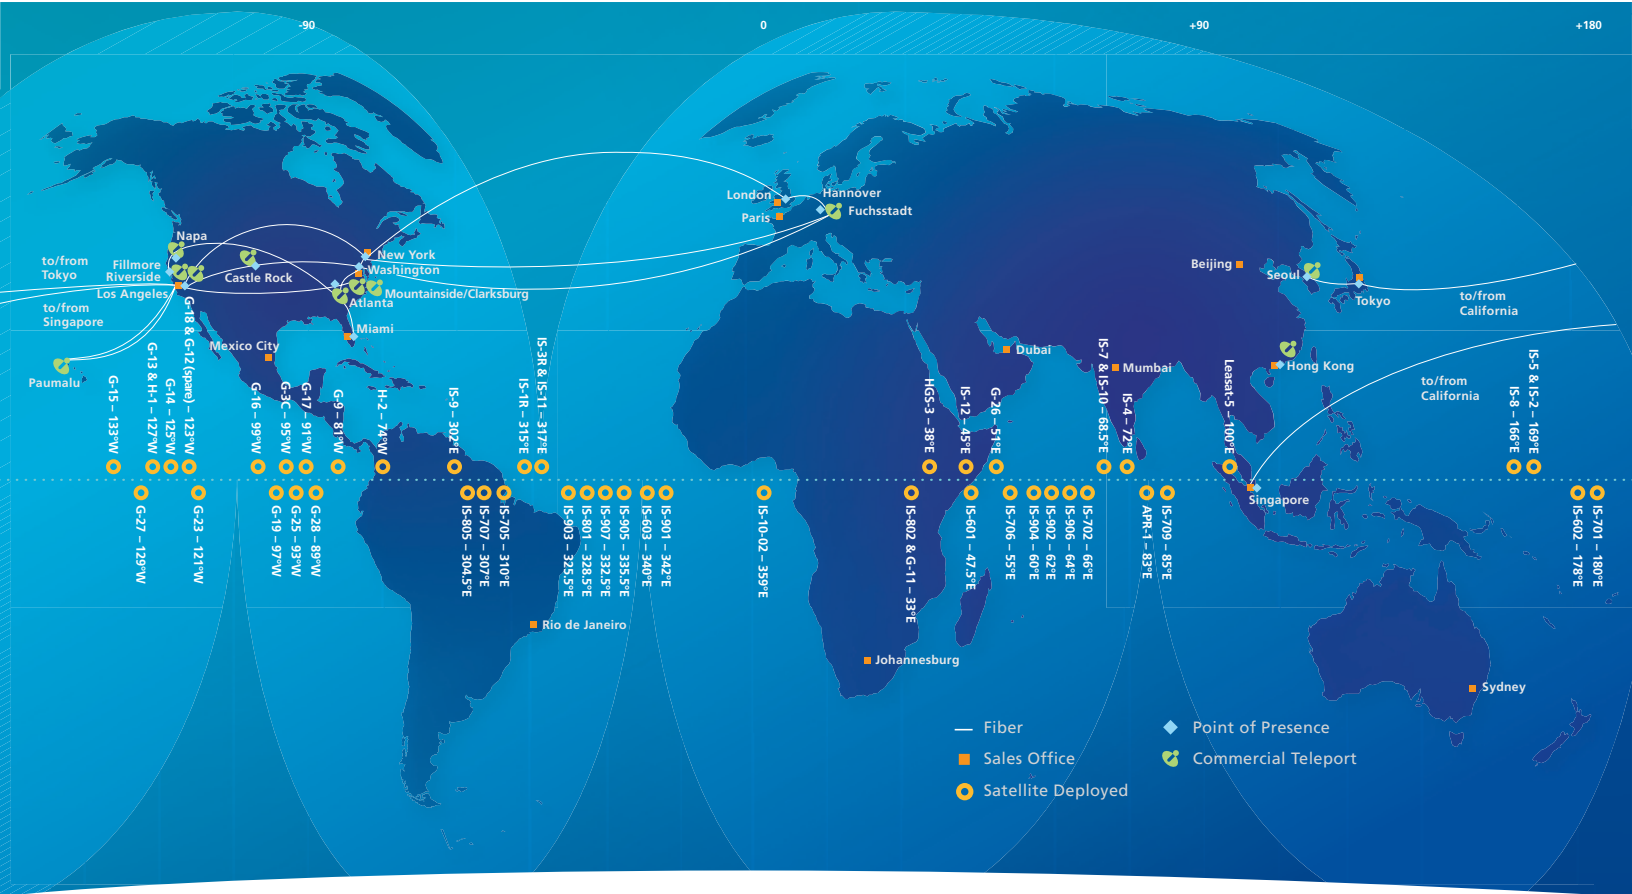

Serving Intelsat customers throughout Americas, Europe & Africa

As part of Intelsat's fleet replenishment and expansion plans, the Intelsat 14 (IS-14) satellite is scheduled to start service at 315°E by 4Q 2009. IS-14 will provide 40 C-Band and 22 Ku-Band high power transponders.

*This is a future spacecraft deployment. All payload performance values are preliminary.

IS-14 – Ku-Band US/Europe/Africa*

IS-14 – Ku-Band Americas*

Ku-Band Key Parameters

- Transponders:
 - 20 x 36 MHz
 - 2 x 72 MHz
- Polarization:
 - Linear – Horizontal or Vertical
- Downlink Frequency:
 - 11.45 to 11.95 GHz
- Typical Edge of Coverage e.i.r.p.:
 - > 45.4 dBW for Europe/Africa
 - > 43.8 dBW for Americas
- Uplink Frequency:
 - 14.0 to 14.5 GHz
- Typical Edge of Coverage G/T:
 - > -1.6 dB/K for Europe/Africa
 - > -3.3 dB/K for Americas
- Edge of Coverage SFD Range:
 - 95.6 to -74.6 dBW/m² for Europe/Africa
 - 96.0 to -75.0 dBW/m² for Americas

*This is a future spacecraft deployment. All payload performance values are preliminary.

INTELSAT

Closer, by far

The Intelsat Satellite Network

About Intelsat

Intelsat is the leading provider of fixed satellite services worldwide. For 45 years, Intelsat has been delivering information and entertainment for many of the world's leading media and network companies, multinational corporations, Internet service providers and governmental agencies. Intelsat's satellite, teleport and fiber infrastructure is unmatched in the industry, setting the standard for transmissions of video, data and voice services. From the globalization of content and the proliferation of HD, to the expansion of cellular networks and broadband access, with Intelsat, advanced communications anywhere in the world are closer, by far.