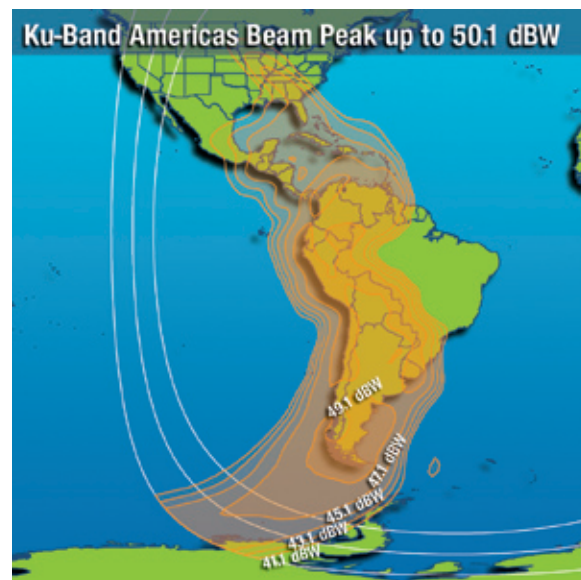

Serving Intelsat customers throughout Americas, Europe & Africa

As part of Intelsat's fleet replenishment and expansion plans, the Intelsat 14 (IS-14) satellite is scheduled to start service at 315°E by 4Q 2009. IS-14 will provide 40 C-Band and 22 Ku-Band high power transponders.

IS-14 – C-Band Europe/Africa*

IS-14 – C-Band Americas*

C-Band Key Parameters

- Transponders:
 - 32 x 36 MHz (20 linear, 12 circular)
 - 8 x 72 MHz
- Polarization:
 - Linear – Horizontal or Vertical
 - Circular – Right or Left Hand
- Downlink Frequency:
 - 3700 to 4200 MHz
- Typical Edge of Coverage e.i.r.p.:
 - > 36.3 dBW for Europe/Africa
 - > 36.4 dBW for Americas
- Uplink Frequency:
 - 5925 to 6425 MHz
- Typical Edge of Coverage G/T:
 - > -6.7 dB/K for Europe/Africa
 - > -7.1 dB/K for Americas
- Edge of Coverage SFD Range:
 - 94.0 to -73.0 dBW/m²

*This is a future spacecraft deployment. All payload performance values are preliminary.

IS-14 – Ku-Band US/Europe/Africa*

IS-14 – Ku-Band Americas*

Ku-Band Key Parameters

- Transponders:
 - 20 x 36 MHz
 - 2 x 72 MHz
- Polarization:
 - Linear – Horizontal or Vertical
- Downlink Frequency:
 - 11.45 to 11.95 GHz
- Typical Edge of Coverage e.i.r.p.:
 - > 45.4 dBW for Europe/Africa
 - > 43.8 dBW for Americas
- Uplink Frequency:
 - 14.0 to 14.5 GHz
- Typical Edge of Coverage G/T:
 - > -1.6 dB/K for Europe/Africa
 - > -3.3 dB/K for Americas
- Edge of Coverage SFD Range:
 - 95.6 to -74.6 dBW/m² for Europe/Africa
 - 96.0 to -75.0 dBW/m² for Americas