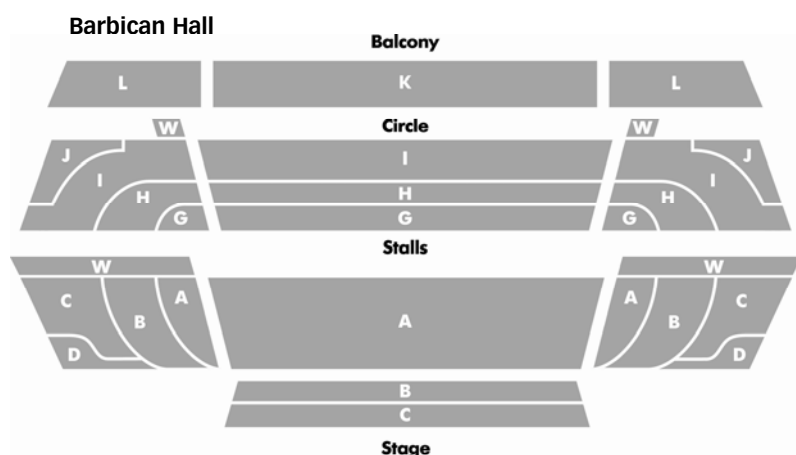

Please note start time

Thu 1 Jul 2010 7.30pm

Dvořák Violin Concerto
Bruckner Symphony No 7

Daniel Harding conductor
Renaud Capuçon violin

Booking information

Area D – restricted view

Area W – wheelchair and disabled seating