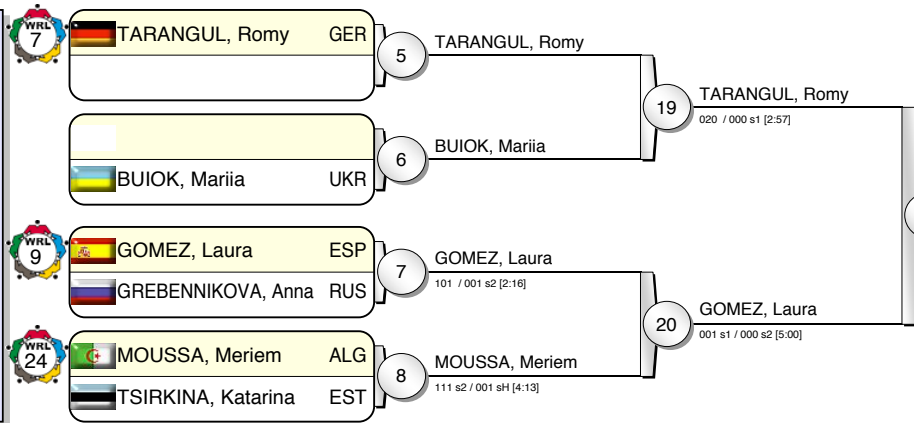

IJF Grand Slam Moscow 2010

(RUS Moscow, 3-4 July 2010)

-52 kg

25 Judoka

Pool A

Pool B

Pool C

Pool D

NISHIDA, Yuka JPN 31
000 s1 / 021 [3:35]

30 NISHIDA, Yuka
000 s2 / 001 s1 [5:00]

Results

- NISHIDA, Yuka JPN
- RAMOS, Joana POR
- GOMEZ, Laura ESP
- KUZUYUTINA, Natalia RUS
- ZIMMERMANN, Susi GER
- TARANGUL, Romy GER
- RICHARD, Marine FRA
- SAMAT, Aynur TUR