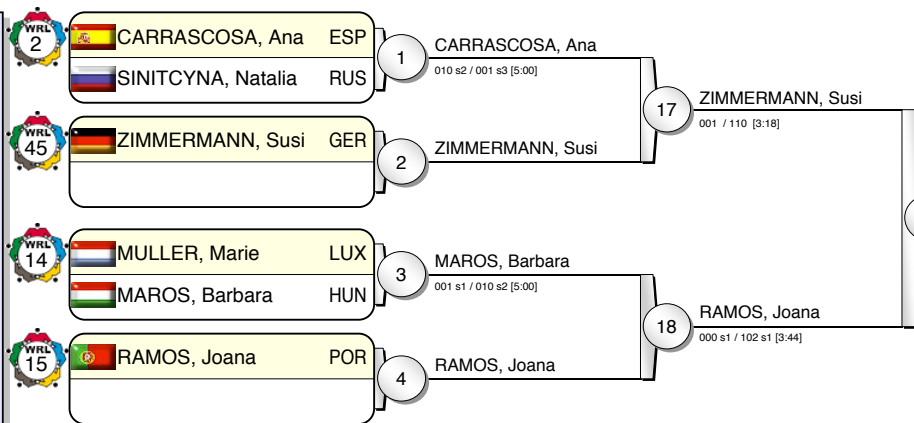

IJF Grand Slam Moscow 2010

(RUS Moscow, 3-4 July 2010)

-52 kg

25 Judoka

Pool A

Pool B

Pool C

Pool D

NISHIDA, Yuka JPN 31
000 s1 / 021 [3:35]

30 NISHIDA, Yuka
000 s2 / 001 s1 [5:00]

Results

- NISHIDA, Yuka JPN
- RAMOS, Joana POR
- GOMEZ, Laura ESP
- KUZUYUTINA, Natalia RUS
- ZIMMERMANN, Susi GER
- TARANGUL, Romy GER
- RICHARD, Marine FRA
- SAMAT, Aynur TUR