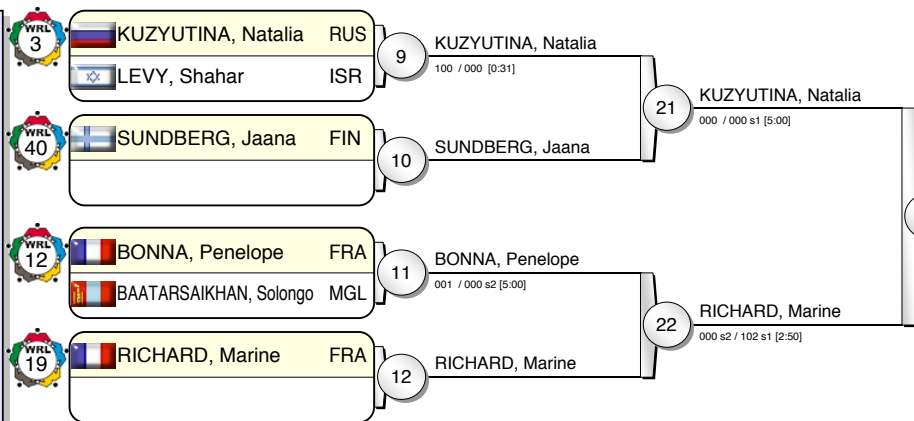

IJF Grand Slam Moscow 2010

(RUS Moscow, 3-4 July 2010)

-52 kg

25 Judoka

Pool A

Pool B

Pool C

Pool D

NISHIDA, Yuka JPN 31
000 s1 / 021 [3:35]

30 NISHIDA, Yuka
000 s2 / 001 s1 [5:00]

Results

- NISHIDA, Yuka JPN
- RAMOS, Joana POR
- GOMEZ, Laura ESP
- KUZUYUTINA, Natalia RUS
- ZIMMERMANN, Susi GER
- TARANGUL, Romy GER
- RICHARD, Marine FRA
- SAMAT, Aynur TUR