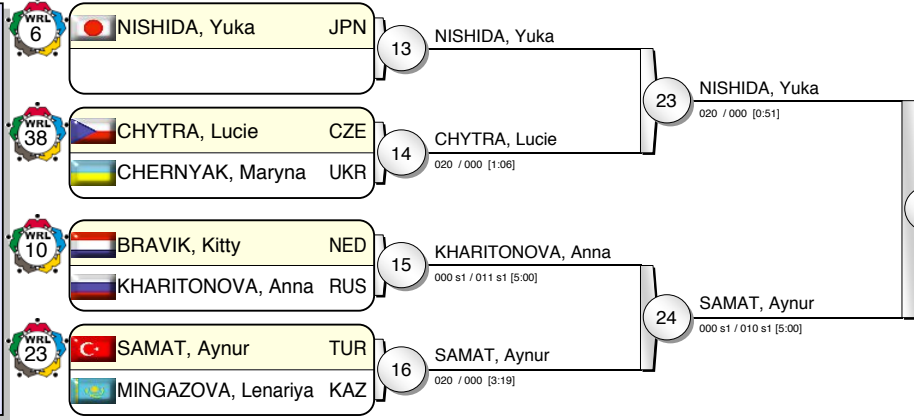

IJF Grand Slam Moscow 2010

(RUS Moscow, 3-4 July 2010)

-52 kg

25 Judoka

Pool A

Pool B

Pool C

Pool D

NISHIDA, Yuka JPN 31
000 s1 / 021 [3:35]

30 NISHIDA, Yuka
000 s2 / 001 s1 [5:00]

Results

- NISHIDA, Yuka JPN
- RAMOS, Joana POR
- GOMEZ, Laura ESP
- KUZUYUTINA, Natalia RUS
- ZIMMERMANN, Susi GER
- TARANGUL, Romy GER
- RICHARD, Marine FRA
- SAMAT, Aynur TUR