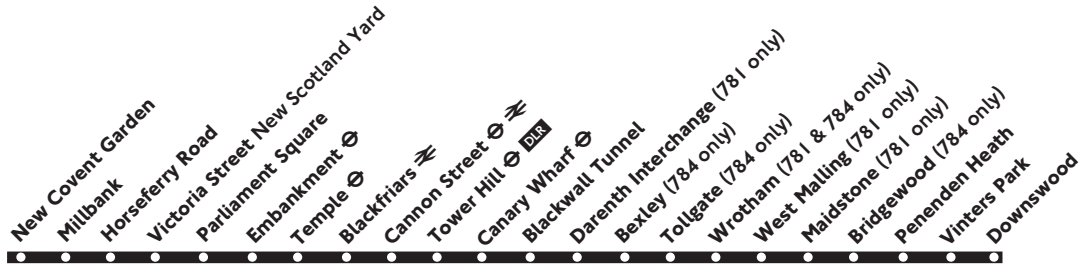

781 784

New Covent Garden - Penenden Heath - Downswood

Monday to Friday
evenings

LIMITED STOP SERVICE

TfL Bus Passes, Travelcards, Saver Tickets and Oyster Cards are NOT accepted on this service.

Cash fares may differ from those charged on other local bus services.

Monday - Friday

	781	781	784	781
	J1	J2	J3	J4
New Covent Garden	1603	1643	1658	1743
Millbank <i>Tate Gallery</i>	1605	1645	1700	1745
Horseferry Road	1608	1648	1703	1748
Victoria Street <i>New Scotland Yard</i>	1615	1655	1710	1755
Victoria Street <i>Westminster Abbey</i>	1618	1658	1713	1758
Parliament Square <i>Parliament Street (Stop C)</i>	1620	1701	1716	1801
Embankment Station	1623	1705	1720	1805
Temple Station	1624	1706	1721	1806
HMS President	1625	1707	1722	1807
Blackfriars Station <i>Puddle Dock</i>	1626	1708	1723	1808
Cannon St Station <i>Upper Thames Street</i>	1630	1712	1727	1812
Tower Hill Station DLR	1635	1717	1732	1817
Canary Wharf <i>Canada Square (Stop H)</i> DLR	1647	1729	1744	1829
Blackwall Tunnel <i>Northside</i>	1700	1742	1757	1839
Darenth Interchange <i>Shepherd's Lane</i>	1720	1802	↓	1857
Bexley <i>Black Prince</i>	↓	↓	1817	↓
Tollgate	↓	↓	1827	↓
Wrotham <i>Whitehill Lane</i>	1740	1822	↓	1917
Wrotham <i>Royal Oak</i>	1742	1824	↓	1919
West Malling <i>Town Hill, Bottom</i>	1748	1830	↓	1925
Lunsford Park <i>Gighill Road</i>	1754	1836	↓	1931
Larkfield <i>Spotted Cow</i>	1757	1839	↓	1934
British Legion Village <i>Sainsbury's</i>	1801	1843	↓	1938
London Road <i>Allington Way</i>	1804	1846	↓	1941
Maidstone West Station	1808	1850	↓	1945
Maidstone East <i>Stacey's Street</i>	1811	1853	↓	1948
Bridgewood <i>Commuter Car Park</i>	↓	↓	1840R	↓
Running Horse	↓	↓	1858	↓
Penenden Heath <i>Shops</i>	1815	1857	1902	1952
Vinters Park <i>Emsworth Grove</i>	R	R	1906R	R
Grove Green <i>TV Studios</i>	F	---	1909R	F
Downswood <i>Roundabout, The Orchard Spot</i>	F	---	1915R	F

No service on Saturday, Sunday or Public Holidays

F - Connecting feeder service available - please contact the operator (01795 423982)

R - Stops on request from passengers already on board

Operated by Chalkwell (01795 423982) 14.12.09_T781/1

**MAYOR
OF LONDON**

Website
tfl.gov.uk

24 hour travel information
020 7222 1234