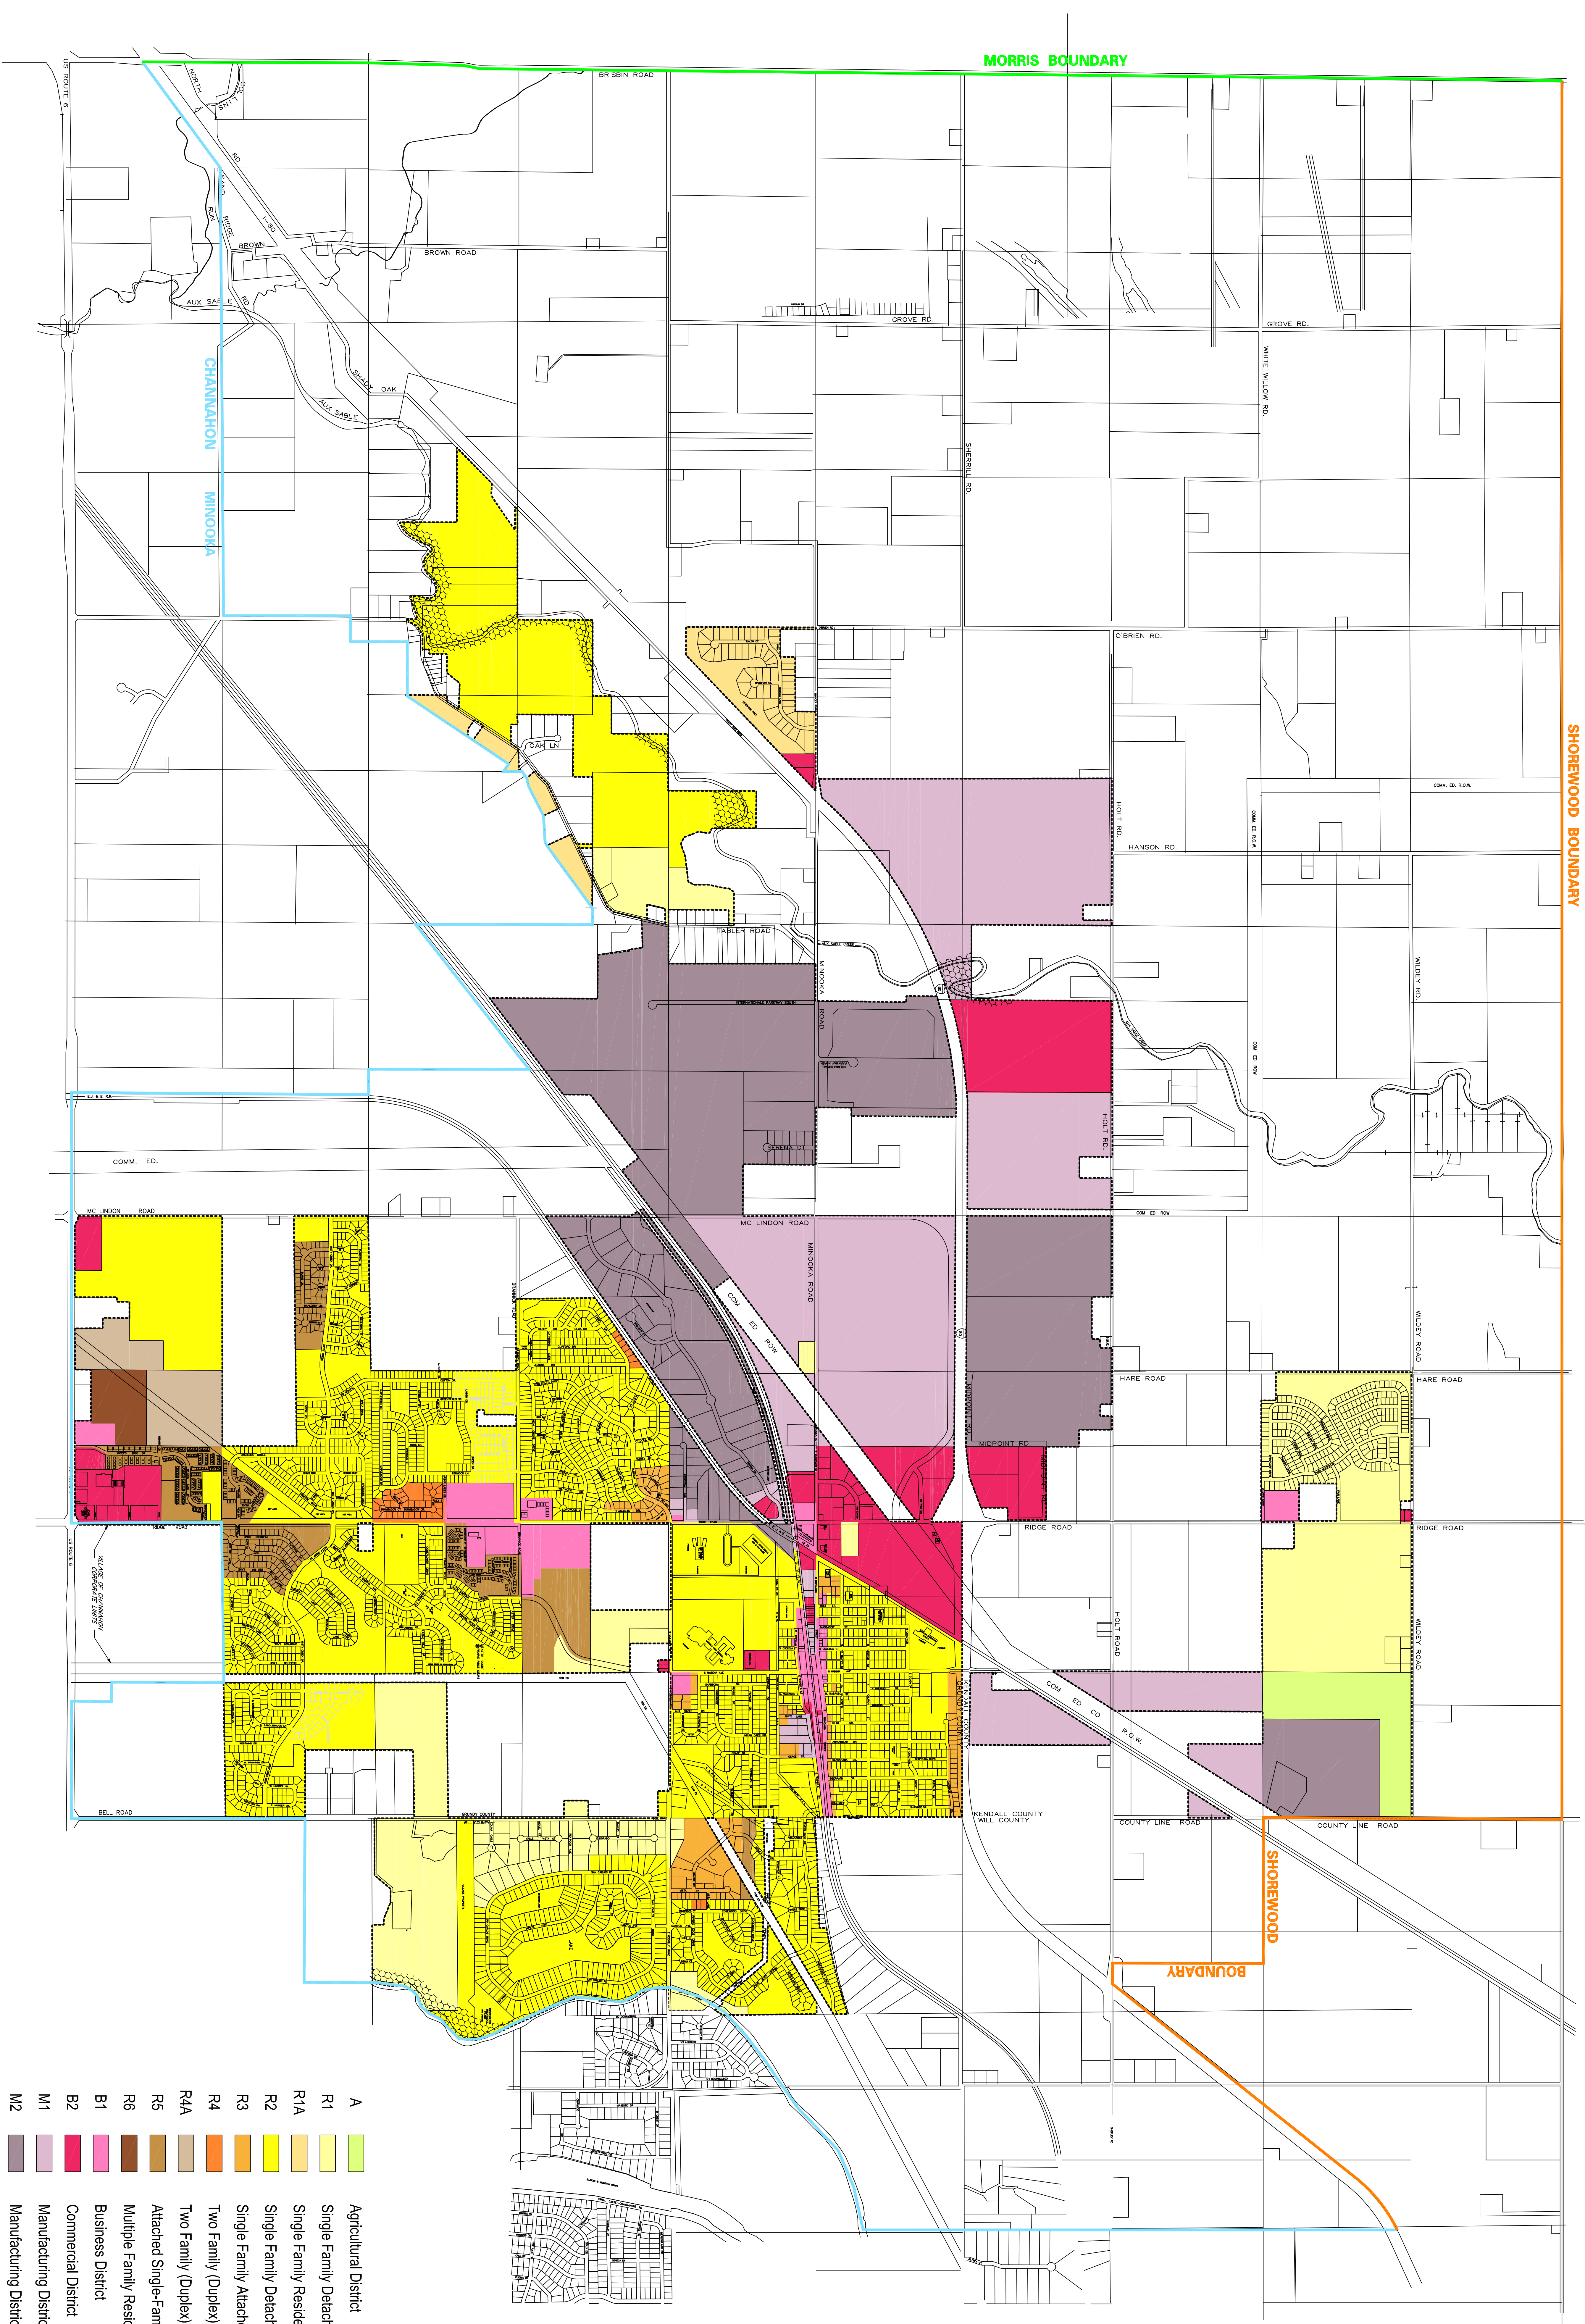

VILLAGE OF MINOOKA ZONING MAP 2009

2009

- A Agricultural District
- R1 Single Family Detached Residence District
- R1A Single Family Detached Residence District
- R2 Single Family Residence District
- R3 Single Family Attached/Multiple-Family Residence District
- R4 Single Family (Duplex) Residence District
- R4A Two Family (Duplex) Residence District
- R5 Attached Single-Family Residence District
- R6 Multiple Family Residence District
- B1 Business District
- B2 Commercial District
- M1 Manufacturing District
- M2 Manufacturing District
- Lowland Conservancy District