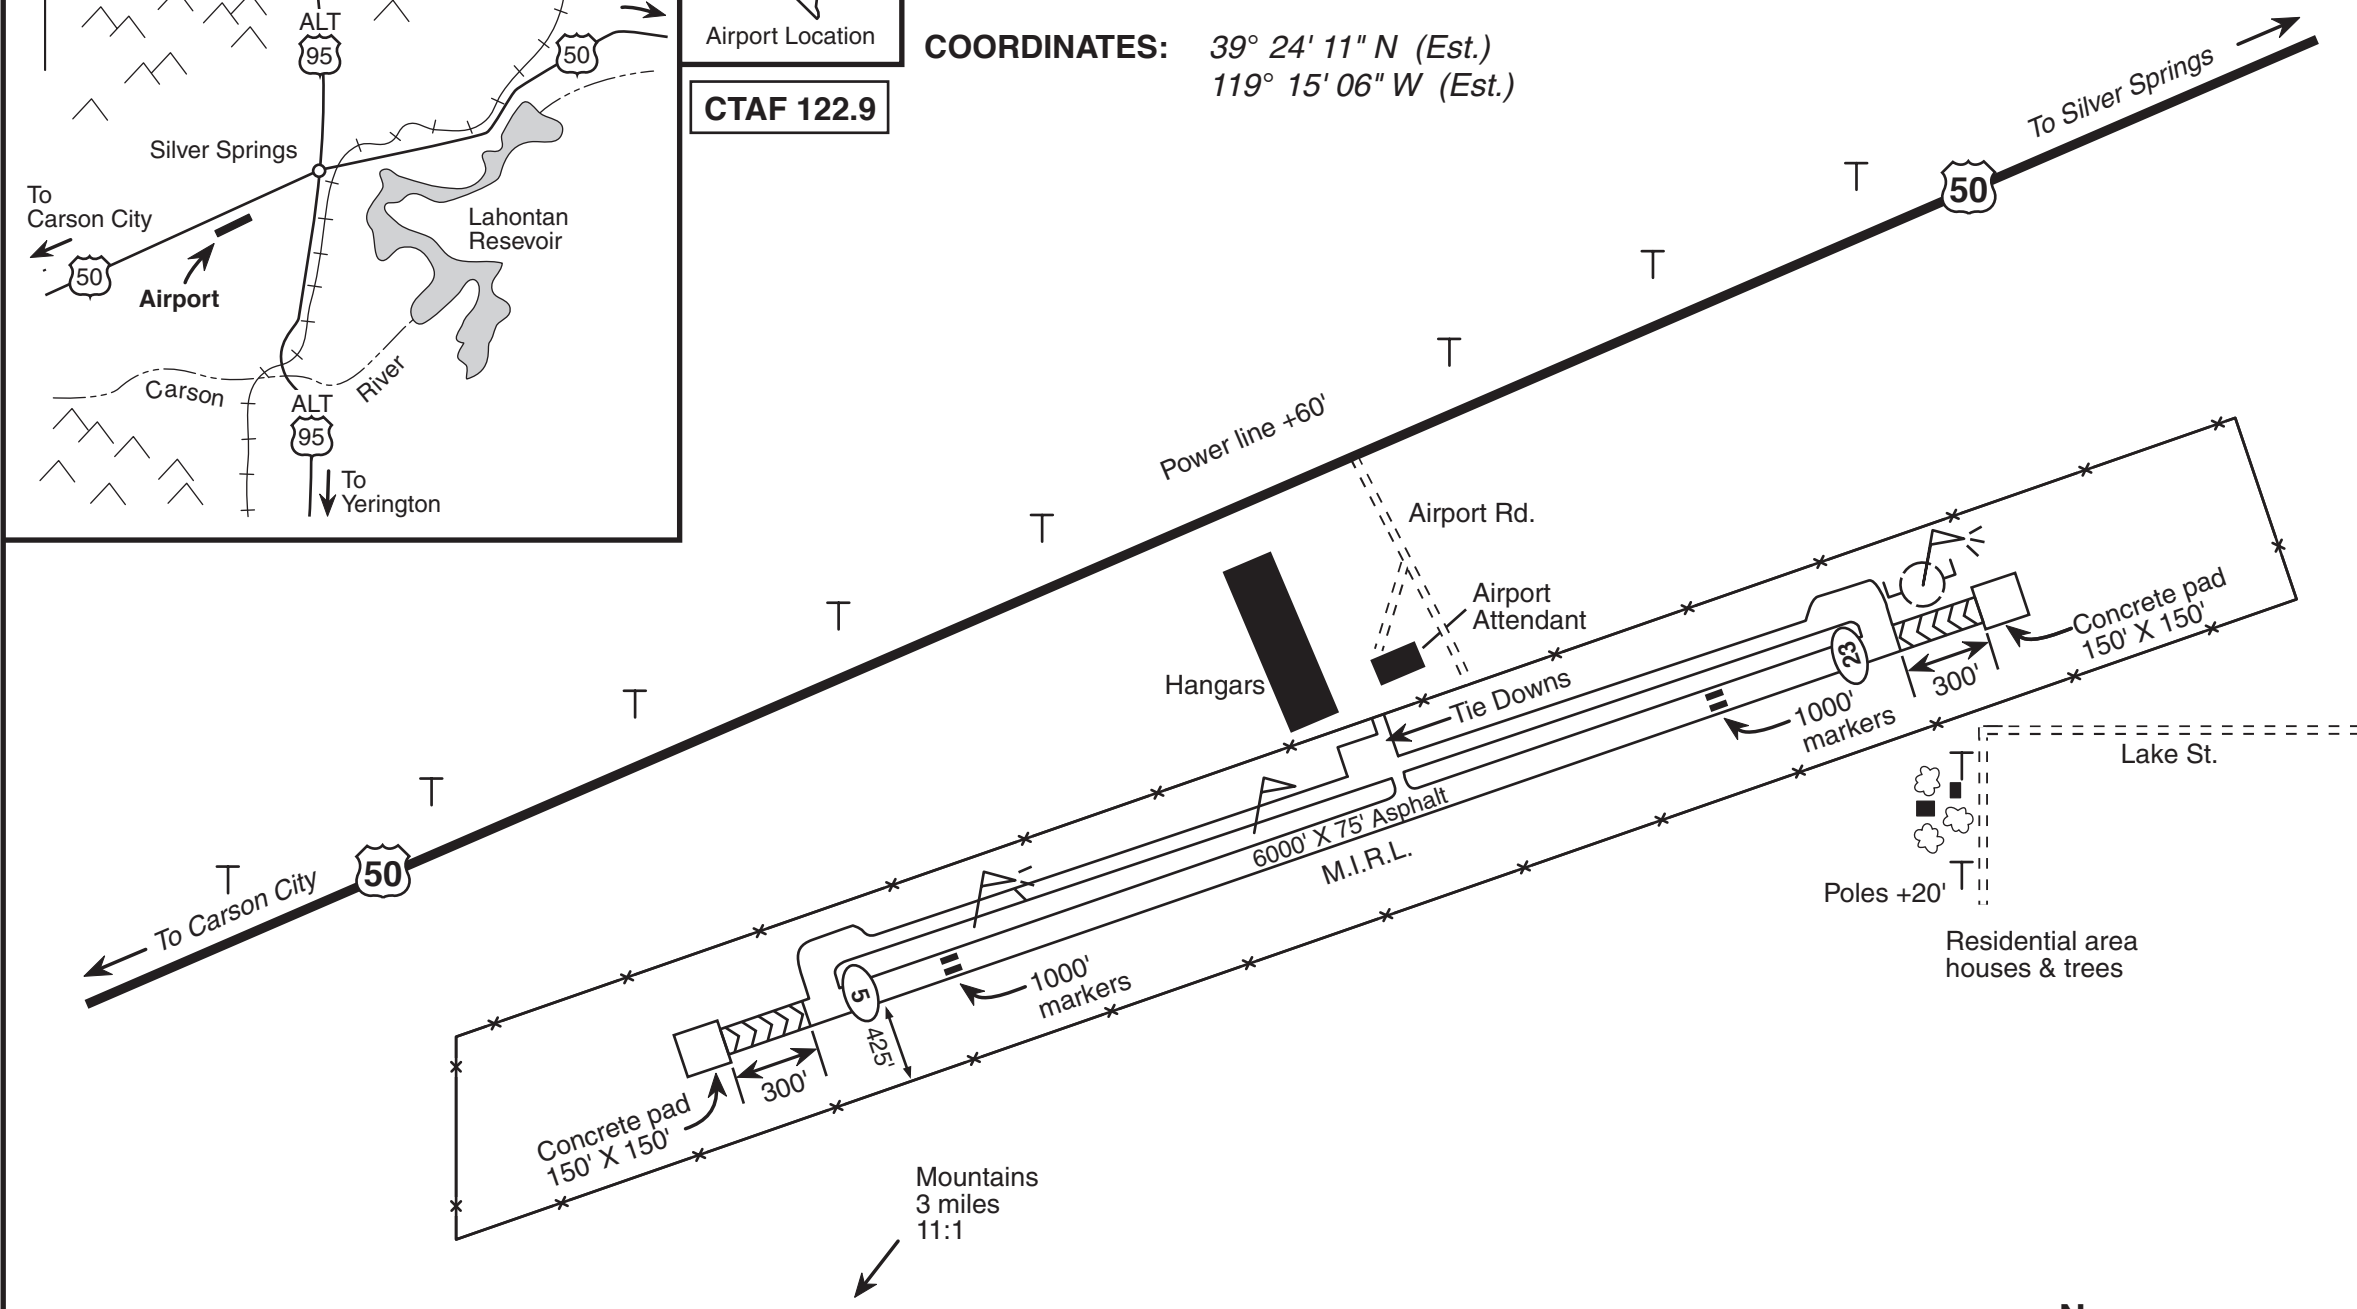

**REMARKS:**

**COORDINATES:** 39° 24' 11" N (Est.)  
119° 15' 06" W (Est.)

**NOTE:** Not to Scale  
Distances and Heights  
are Approximate

**SILVER SPRINGS AIRPORT (B08)**  
**SILVER SPRINGS, NEVADA**

FOR DETAILED INFORMATION CONTACT  
NDOT - PLANNING AVIATION (775) 888-7353

Revised June 2005 PG

**AIRPORT LAYOUT**